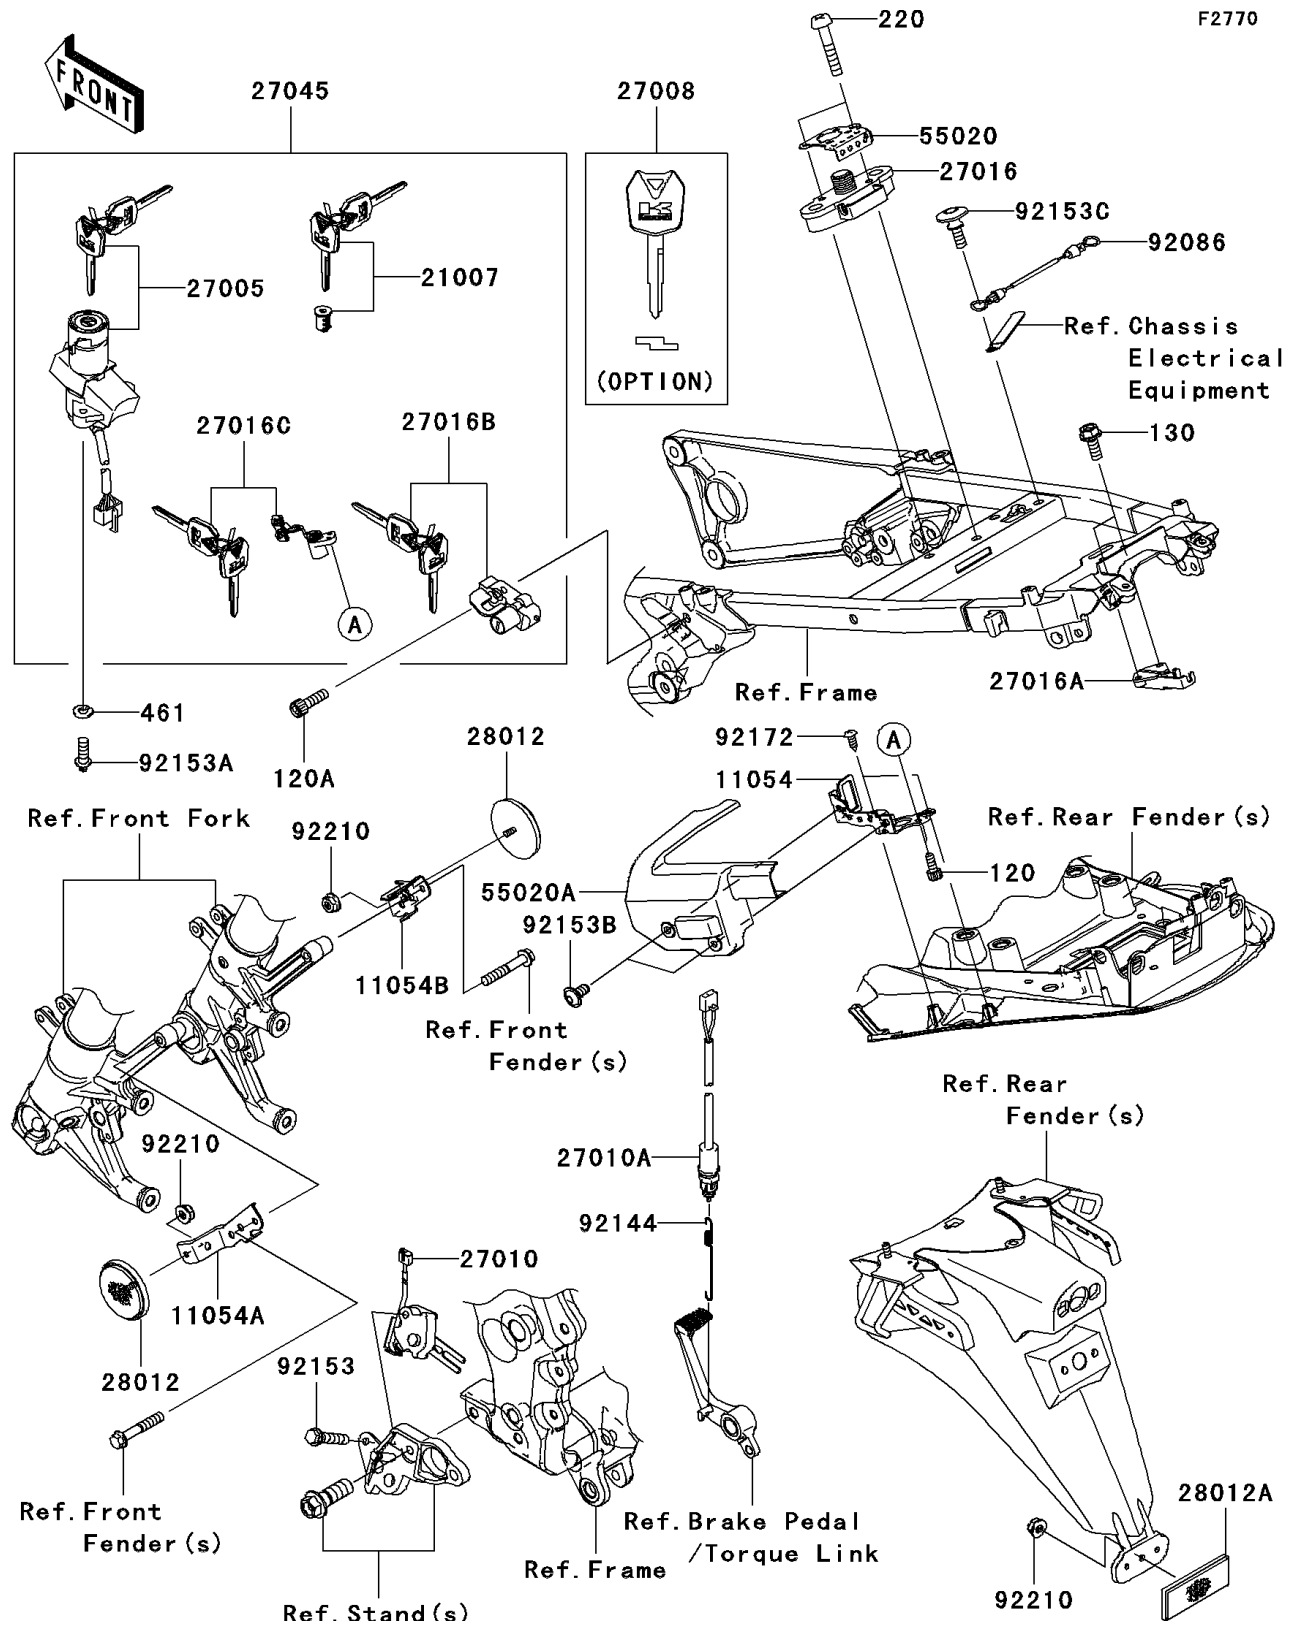

2007 Ninja® ZX™-14 PARTS DIAGRAM

Ignition Switch/Locks/Reflectors

2007 Ninja® ZX™-14 PARTS LIST

Ignition Switch/Locks/Reflectors

ITEM NAME	PART NUMBER	QUANTITY
BRACKET,SEAT LOCK (Ref # 11054)	11054-0068	1
BRACKET,REFLECTOR,FR,LH (Ref # 11054A)	11054-0692	1
BRACKET,REFLECTOR,FR,RH (Ref # 11054B)	11054-0693	1
BOLT-SOCKET,5X12 (Ref # 120)	120CA0512	2
BOLT-SOCKET,6X20 (Ref # 120A)	120CA0620	1
BOLT-FLANGED,6X12 (Ref # 130)	130BA0612	2
ROTOR,LOCK,TANK CAP (Ref # 21007)	21007-5057	1
SCREW-PAN-CROSS,6X35 (Ref # 220)	220AA0635	2
SWITCH-ASSY-IGNITION (Ref # 27005)	27005-5139	1
KEY-LOCK,BLANK (Ref # 27008)	27008-0030	1
SWITCH,SIDE STAND (Ref # 27010)	27010-0064	1
SWITCH,REAR BRAKE (Ref # 27010A)	27010-1479	1
LOCK-ASSY,SEAT STRIKER (Ref # 27016)	27016-1098	1
LOCK-ASSY,SEAT STRIKER (Ref # 27016A)	27016-1115	1
LOCK-ASSY,HELMET (Ref # 27016B)	27016-5326	1
LOCK-ASSY,SEAT (Ref # 27016C)	27016-5339	1
SWITCH-ASSY (Ref # 27045)	27045-5341	1
REFLECTOR-REFLEX (Ref # 28012)	28012-0008	2
REFLECTOR-REFLEX (Ref # 28012A)	28012-1077	1
WASHER-SPRING,6MM (Ref # 461)	461DA0600	2
GUARD,SEAT STRIKER (Ref # 55020)	55020-0082	1
GUARD,SEAT LOCK (Ref # 55020A)	55020-0275	1
WIRE,L=150 (Ref # 92086)	92086-1075	1
SPRING,REAR BRAKE SWITCH (Ref # 92144)	92144-1753	1
BOLT,FLANGED,6X30 (Ref # 92153)	92153-1425	1
BOLT,TORX,6X16 (Ref # 92153A)	92153-1426	2
BOLT,SOCKET,6X12 (Ref # 92153B)	92153-1617	2
BOLT,SOCKET,6X21 (Ref # 92153C)	92153-1618	1
SCREW,TAPPING,5X12 (Ref # 92172)	92172-0239	2

2007 Ninja® ZX™-14 PARTS LIST

Ignition Switch/Locks/Reflectors

ITEM NAME	PART NUMBER	QUANTITY
NUT,5X0.8 (Ref # 92210)	92210-0242	3