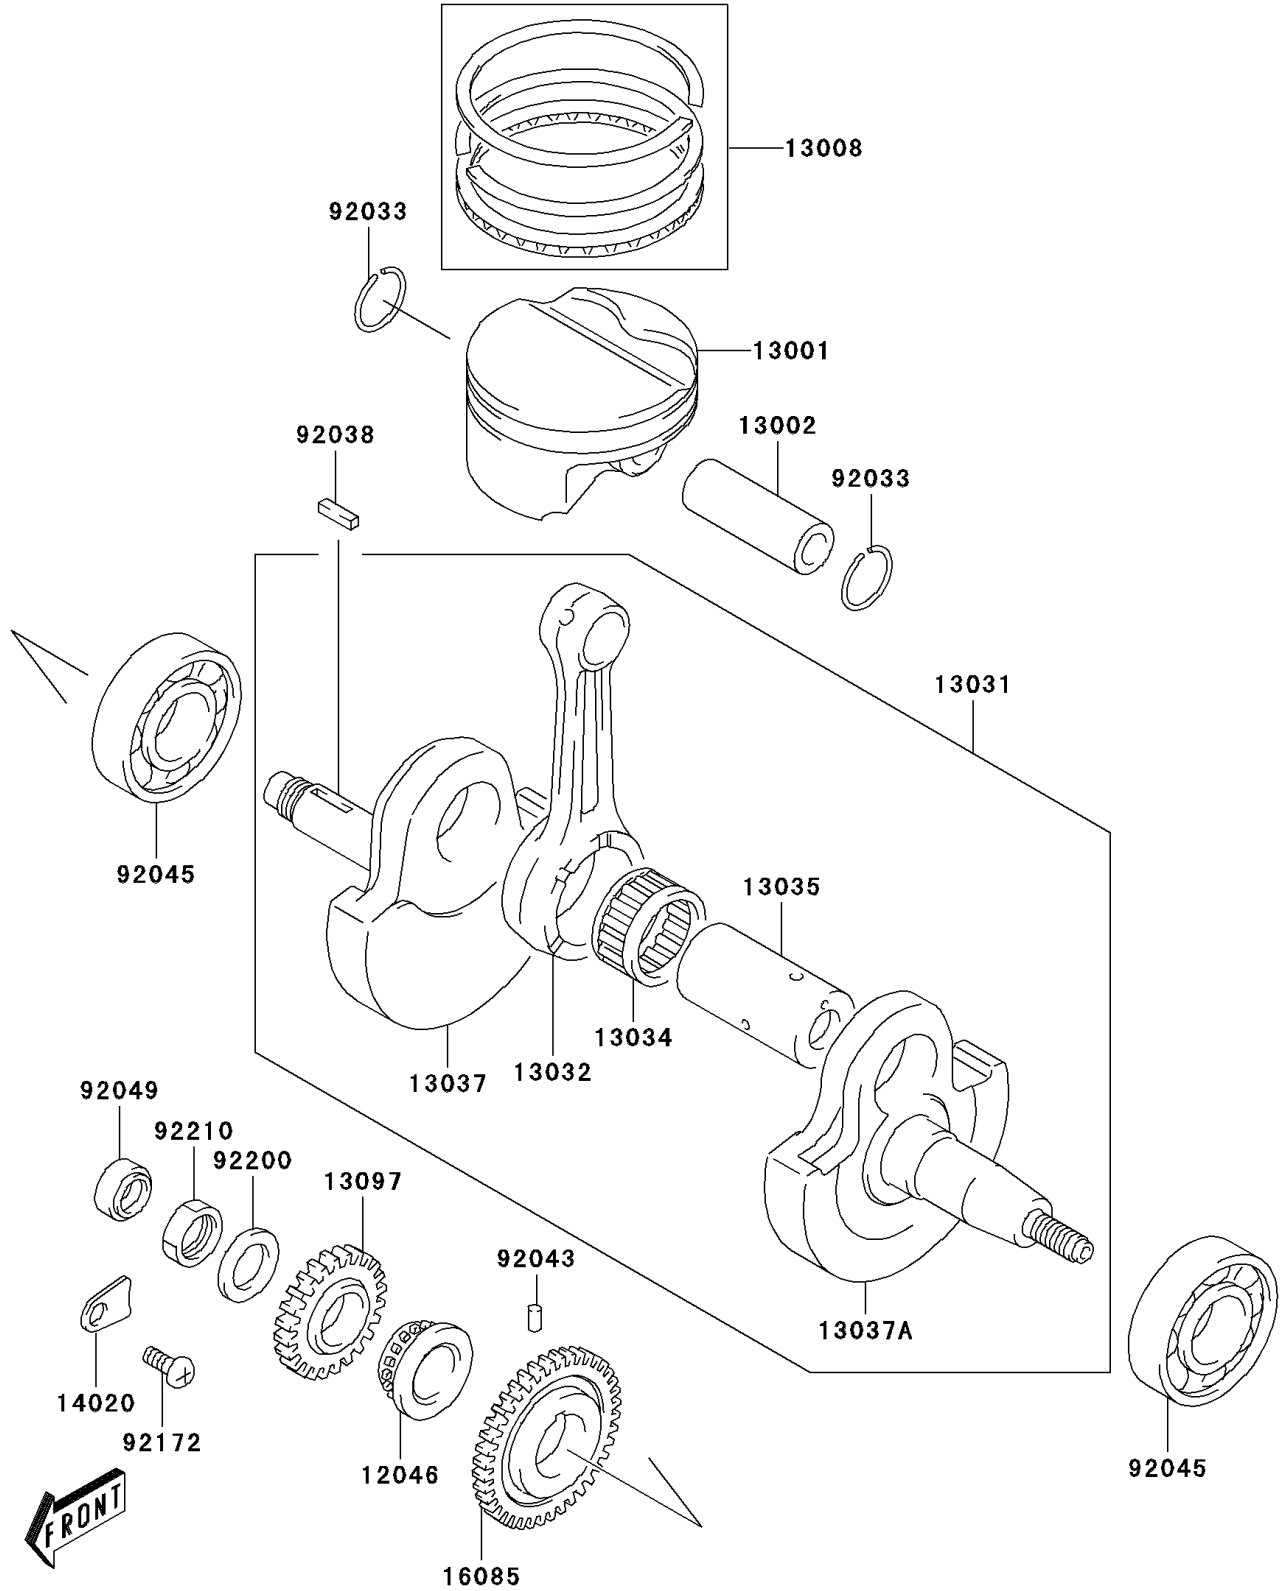

2006 KFX400 PARTS DIAGRAM

Crankshaft/Piston(s)

E1320

2006 KFX400 PARTS LIST

Crankshaft/Piston(s)

ITEM NAME	PART NUMBER	QUANTITY
SPROCKET,CAM CHAIN (Ref # 12046)	12046-S006	1
PISTON-ENGINE (Ref # 13001)	13001-S006	1
PIN-PISTON (Ref # 13002)	13002-S006	1
RING-SET-PISTON (Ref # 13008)	13008-S008	1
CRANKSHAFT-COMP (Ref # 13031)	13031-S012	1
ROD-CONNECTING (Ref # 13032)	13032-S007	1
BEARING-BIG END (Ref # 13034)	13034-S008	1
PIN-CRANK (Ref # 13035)	13035-S006	1
CRANKSHAFT,RH (Ref # 13037)	13037-S011	1
CRANKSHAFT,LH (Ref # 13037A)	13037-S012	1
GEAR-PRIMARY SPUR (Ref # 13097)	13097-S007	1
RETAINER (Ref # 14020)	14020-S009	1
GEAR,CRANK BALANCER (Ref # 16085)	16085-S004	1
RING-SNAP,PISTON PIN (Ref # 92033)	92033-S040	2
KEY,PRIMARY DRIVE GEAR (Ref # 92038)	92038-S006	1
PIN,5X8 (Ref # 92043)	92043-S008	1
BEARING-BALL,CRANKSHAFT (Ref # 92045)	92045-S054	2
SEAL-OIL,CRANKSHAFT,RH (Ref # 92049)	92049-S048	1
SCREW (Ref # 92172)	92172-S166	1
WASHER (Ref # 92200)	92200-S140	1
NUT,PRIMARY DRIVE GEAR (Ref # 92210)	92210-S102	1