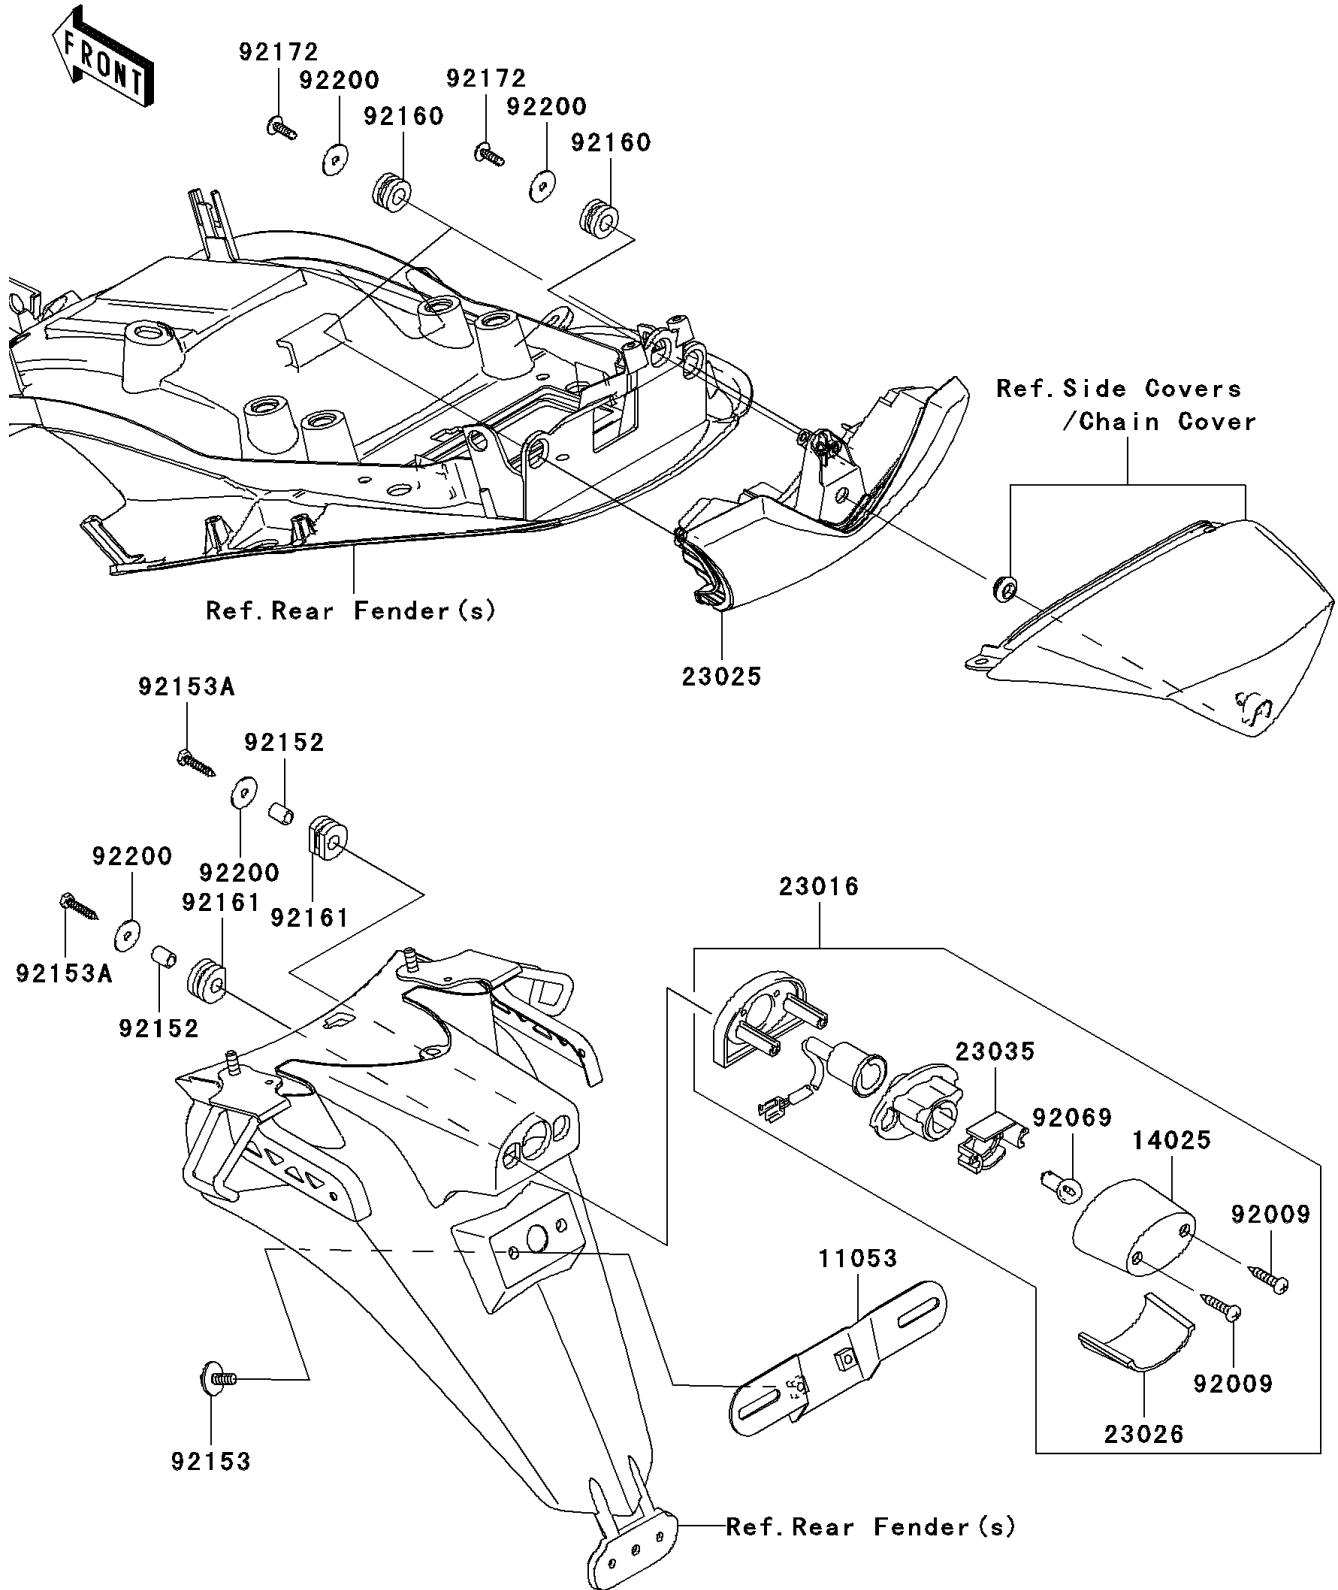

2007 Ninja® ZX™-14 PARTS DIAGRAM

Taillight(s)

F2720

2007 Ninja® ZX™-14 PARTS LIST

Taillight(s)

ITEM NAME	PART NUMBER	QUANTITY
BRACKET,LICENSE (Ref # 11053)	11053-0400	1
COVER,LICENSE LAMP (Ref # 14025)	14025-1725	1
LAMP-ASSY,LICENSE (Ref # 23016)	23016-1200	1
LAMP-TAIL (Ref # 23025)	23025-0021	1
LENS,LICENSE LAMP (Ref # 23026)	23026-1064	1
REFLECTOR-LAMP,LICENSE (Ref # 23035)	23035-1066	1
SCREW,TAPPING,4X20 (Ref # 92009)	92009-1378	2
BULB,12V 5W (Ref # 92069)	92069-1055	1
COLLAR,6X9X11.5 (Ref # 92152)	92152-0372	2
BOLT,6X16 (Ref # 92153)	92153-1423	2
BOLT,TAPPING,5X25 (Ref # 92153A)	92153-1424	2
DAMPER (Ref # 92160)	92160-1167	3
DAMPER (Ref # 92161)	92161-1313	2
SCREW,TAPPING,5X16 (Ref # 92172)	92172-0238	3
WASHER,5.5X20X1.2 (Ref # 92200)	92200-0284	5