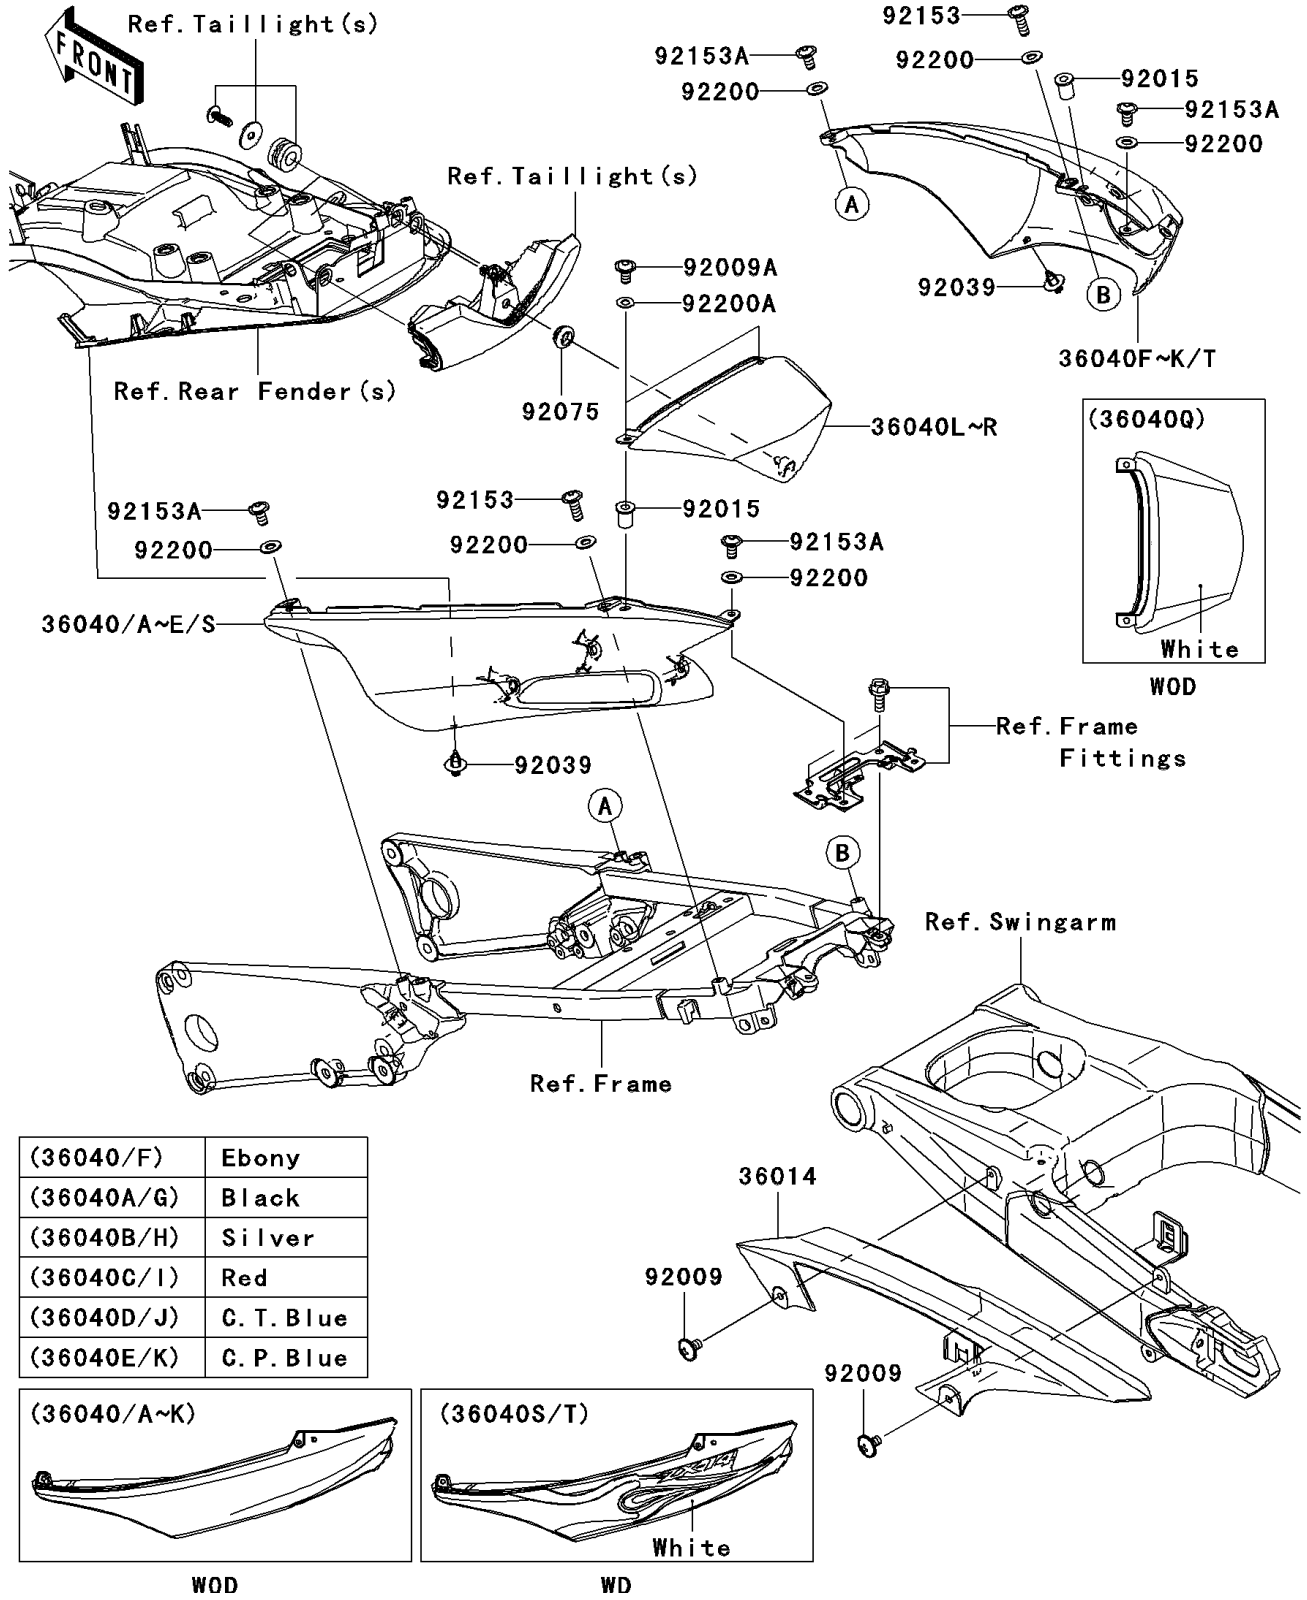

2007 Ninja® ZX™-14 PARTS DIAGRAM

Side Covers/Chain Cover

F2610

(36040/F)	Ebony
(36040A/G)	Black
(36040B/H)	Silver
(36040C/I)	Red
(36040D/J)	C. T. Blue
(36040E/K)	C. P. Blue

WOD

WD

2007 Ninja® ZX™-14 PARTS LIST

Side Covers/Chain Cover

ITEM NAME	PART NUMBER	QUANTITY
CASE-CHAIN (Ref # 36014)	36014-0030	1
COVER-TAIL,LH,M.BLACK (Ref # 36040A)	36040-0033-17K	1
COVER-TAIL,LH,SILVER (Ref # 36040B)	36040-0033-17M	1
COVER-TAIL,LH,C.P.BLUE (Ref # 36040E)	36040-0033-723	1
COVER-TAIL,RH,M.BLACK (Ref # 36040G)	36040-0034-17K	1
COVER-TAIL,RH,SILVER (Ref # 36040H)	36040-0034-17M	1
COVER-TAIL,RH,C.P.BLUE (Ref # 36040K)	36040-0034-723	1
COVER-TAIL,CNT,M.BLACK (Ref # 36040M)	36040-0058-17K	1
COVER-TAIL,CNT,SILVER (Ref # 36040N)	36040-0058-17M	1
COVER-TAIL,CNT,C.P.BLUE (Ref # 36040R)	36040-0058-723	1
SCREW,6X10 (Ref # 92009)	92009-1661	2
SCREW,5X16 (Ref # 92009A)	92009-1909	2
NUT,WELL,5MM (Ref # 92015)	92015-1757	2
RIVET (Ref # 92039)	92039-0015	2
DAMPER (Ref # 92075)	92075-1011	1
BOLT,6X18 (Ref # 92153)	92153-0478	2
BOLT,SOCKET,6X12 (Ref # 92153A)	92153-1617	4
WASHER,6.5X14X1 (Ref # 92200)	92200-1388	6
WASHER,NYLON,5.3X11.5X0.5 (Ref # 92200A)	92200-1480	2