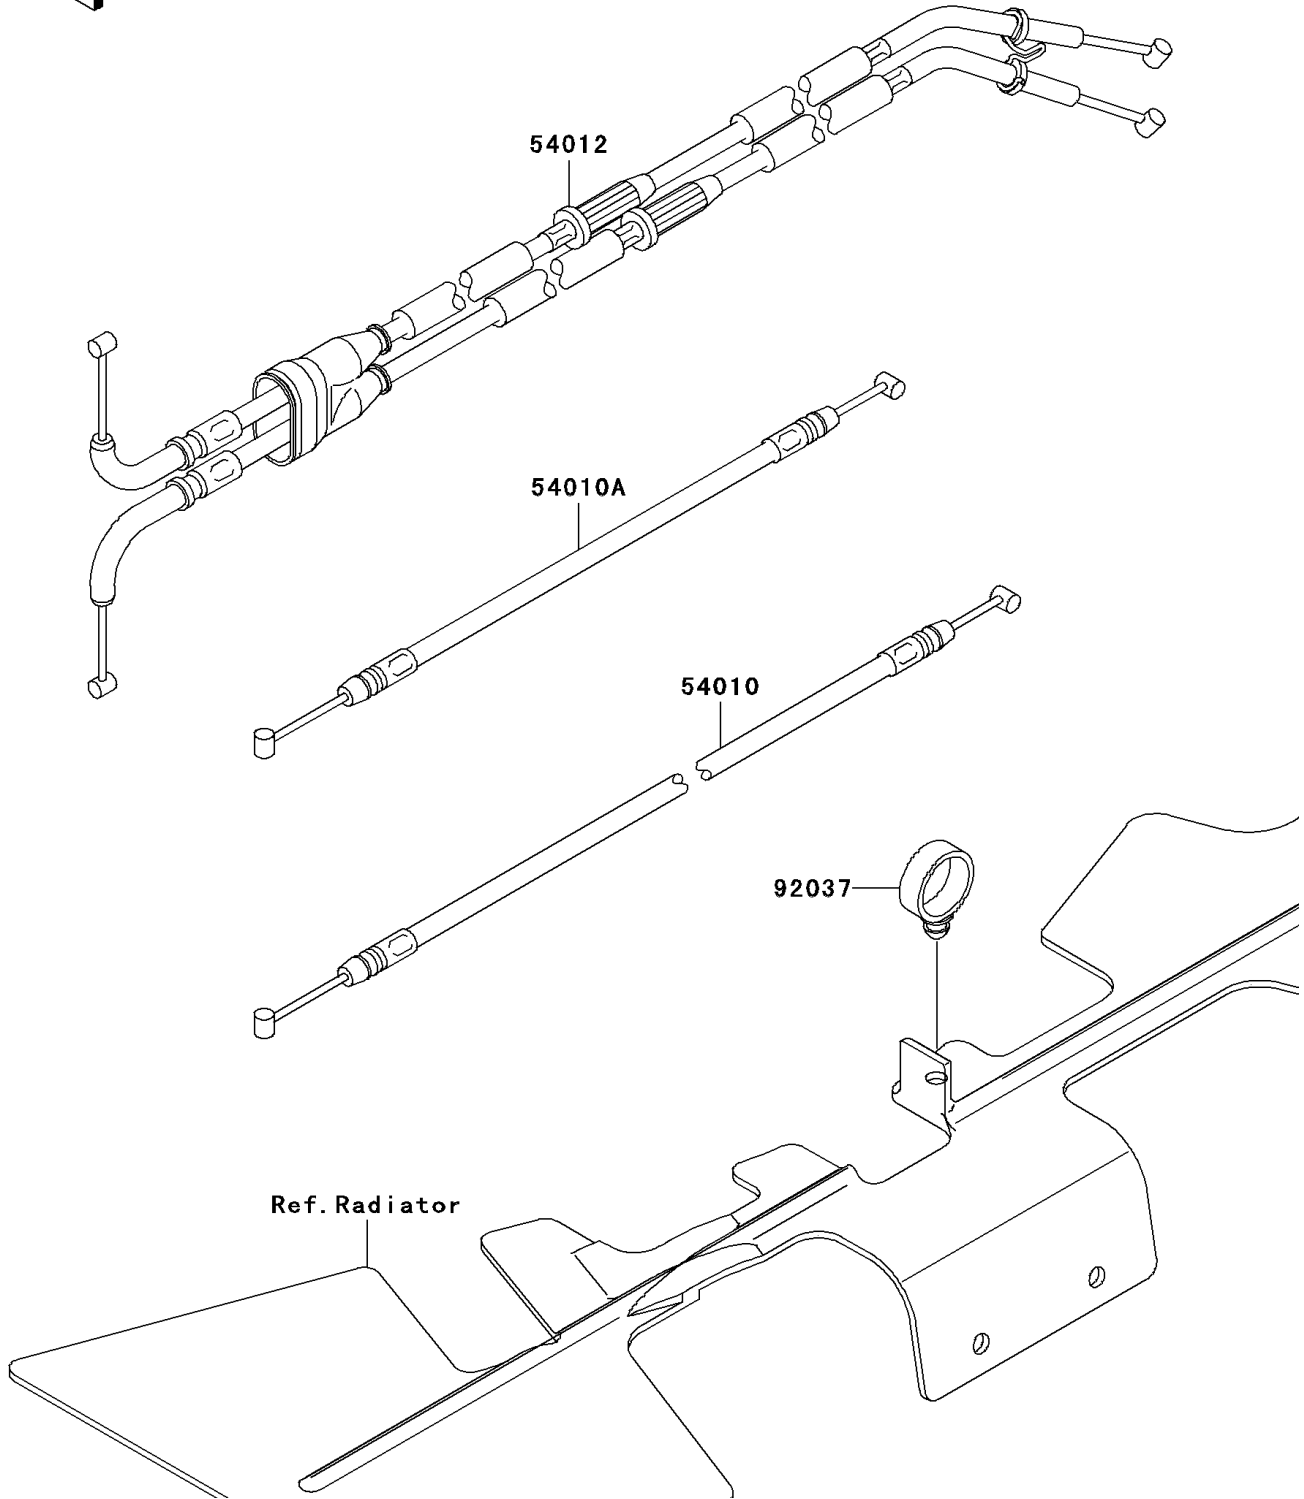

2007 Ninja[®] ZX[™]-14 PARTS DIAGRAM

Cables

F2540

2007 Ninja® ZX™-14 PARTS LIST

Cables

ITEM NAME	PART NUMBER	QUANTITY
CABLE,SEAT LOCK,RR (Ref # 54010)	54010-0041	1
CABLE,SEAT LOCK,FR (Ref # 54010A)	54010-0056	1
CABLE-THROTTLE (Ref # 54012)	54012-0187	1
CLAMP,HOSE (Ref # 92037)	92037-1827	1