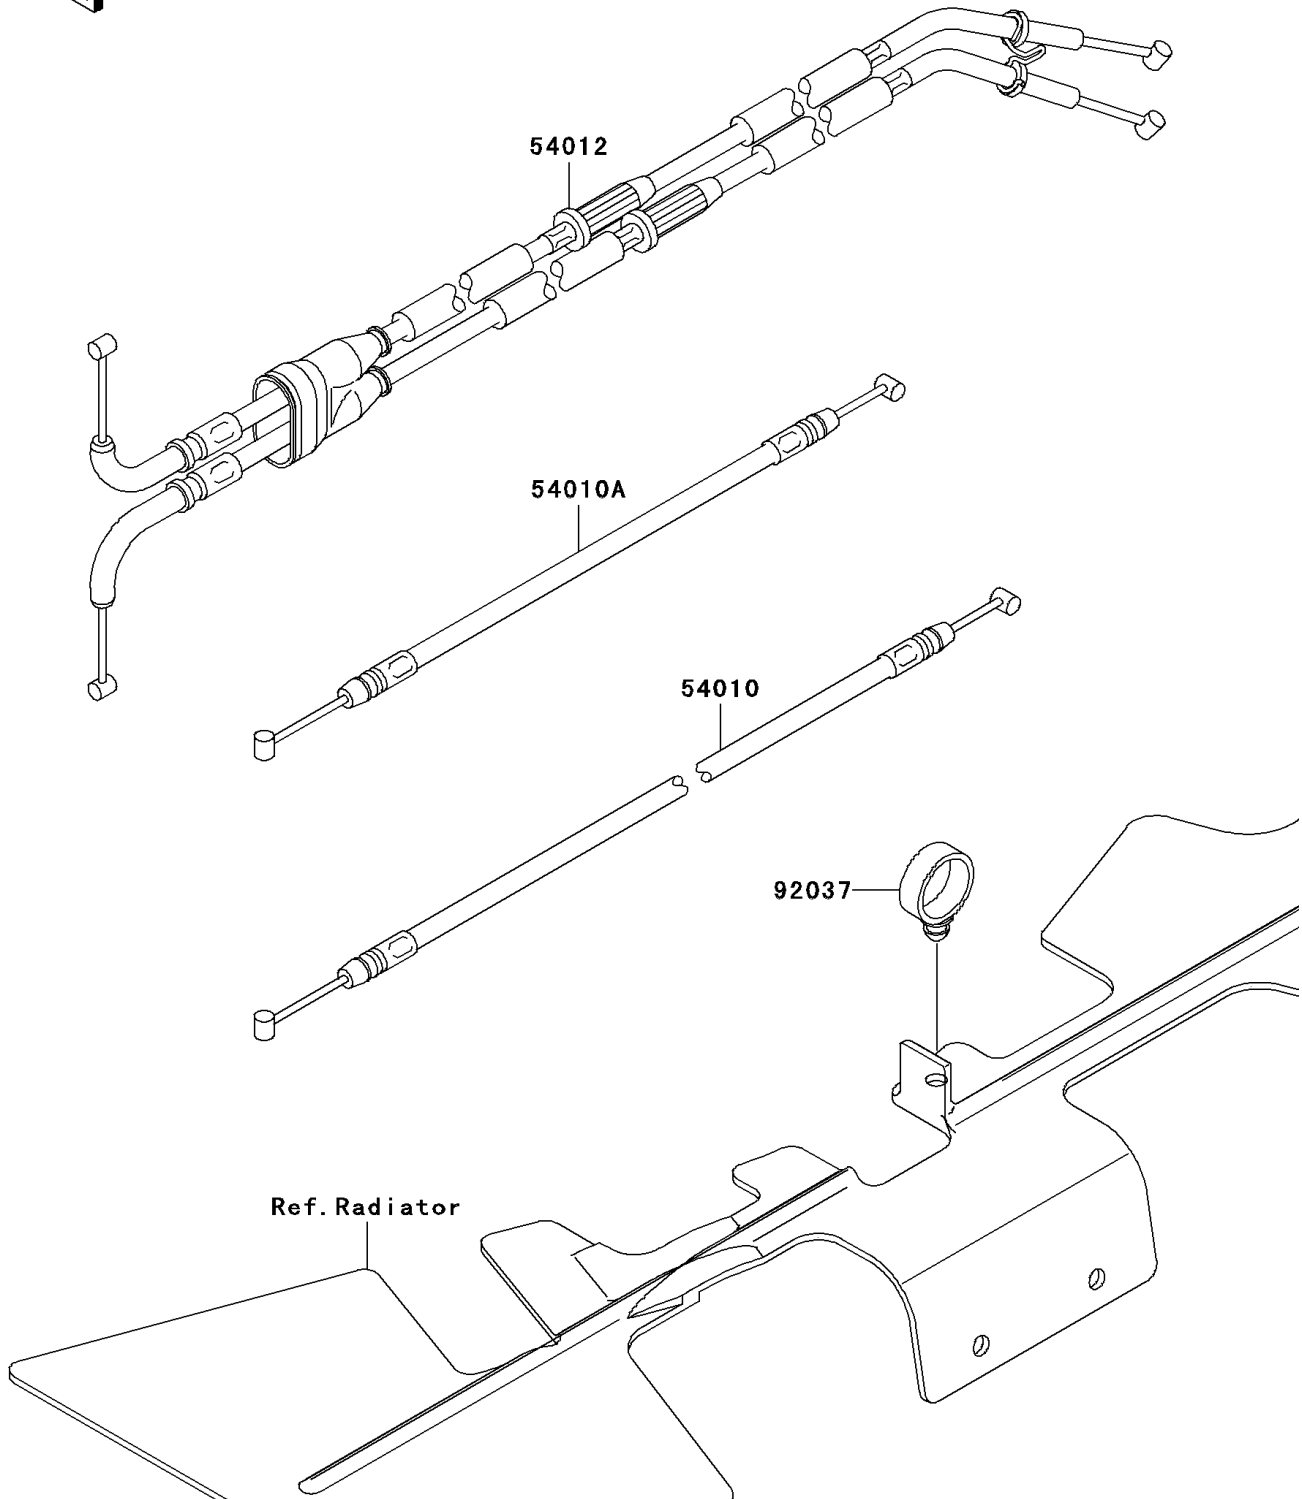

# 2007 Ninja® ZX™-14 PARTS DIAGRAM

Cables

F2540

## 2007 Ninja® ZX™-14 PARTS LIST

### Cables

ITEM NAME	PART NUMBER	QUANTITY
CABLE,SEAT LOCK,RR (Ref # 54010)	54010-0041	1
CABLE,SEAT LOCK,FR (Ref # 54010A)	54010-0056	1
CABLE-THROTTLE (Ref # 54012)	54012-0187	1
CLAMP,HOSE (Ref # 92037)	92037-1827	1