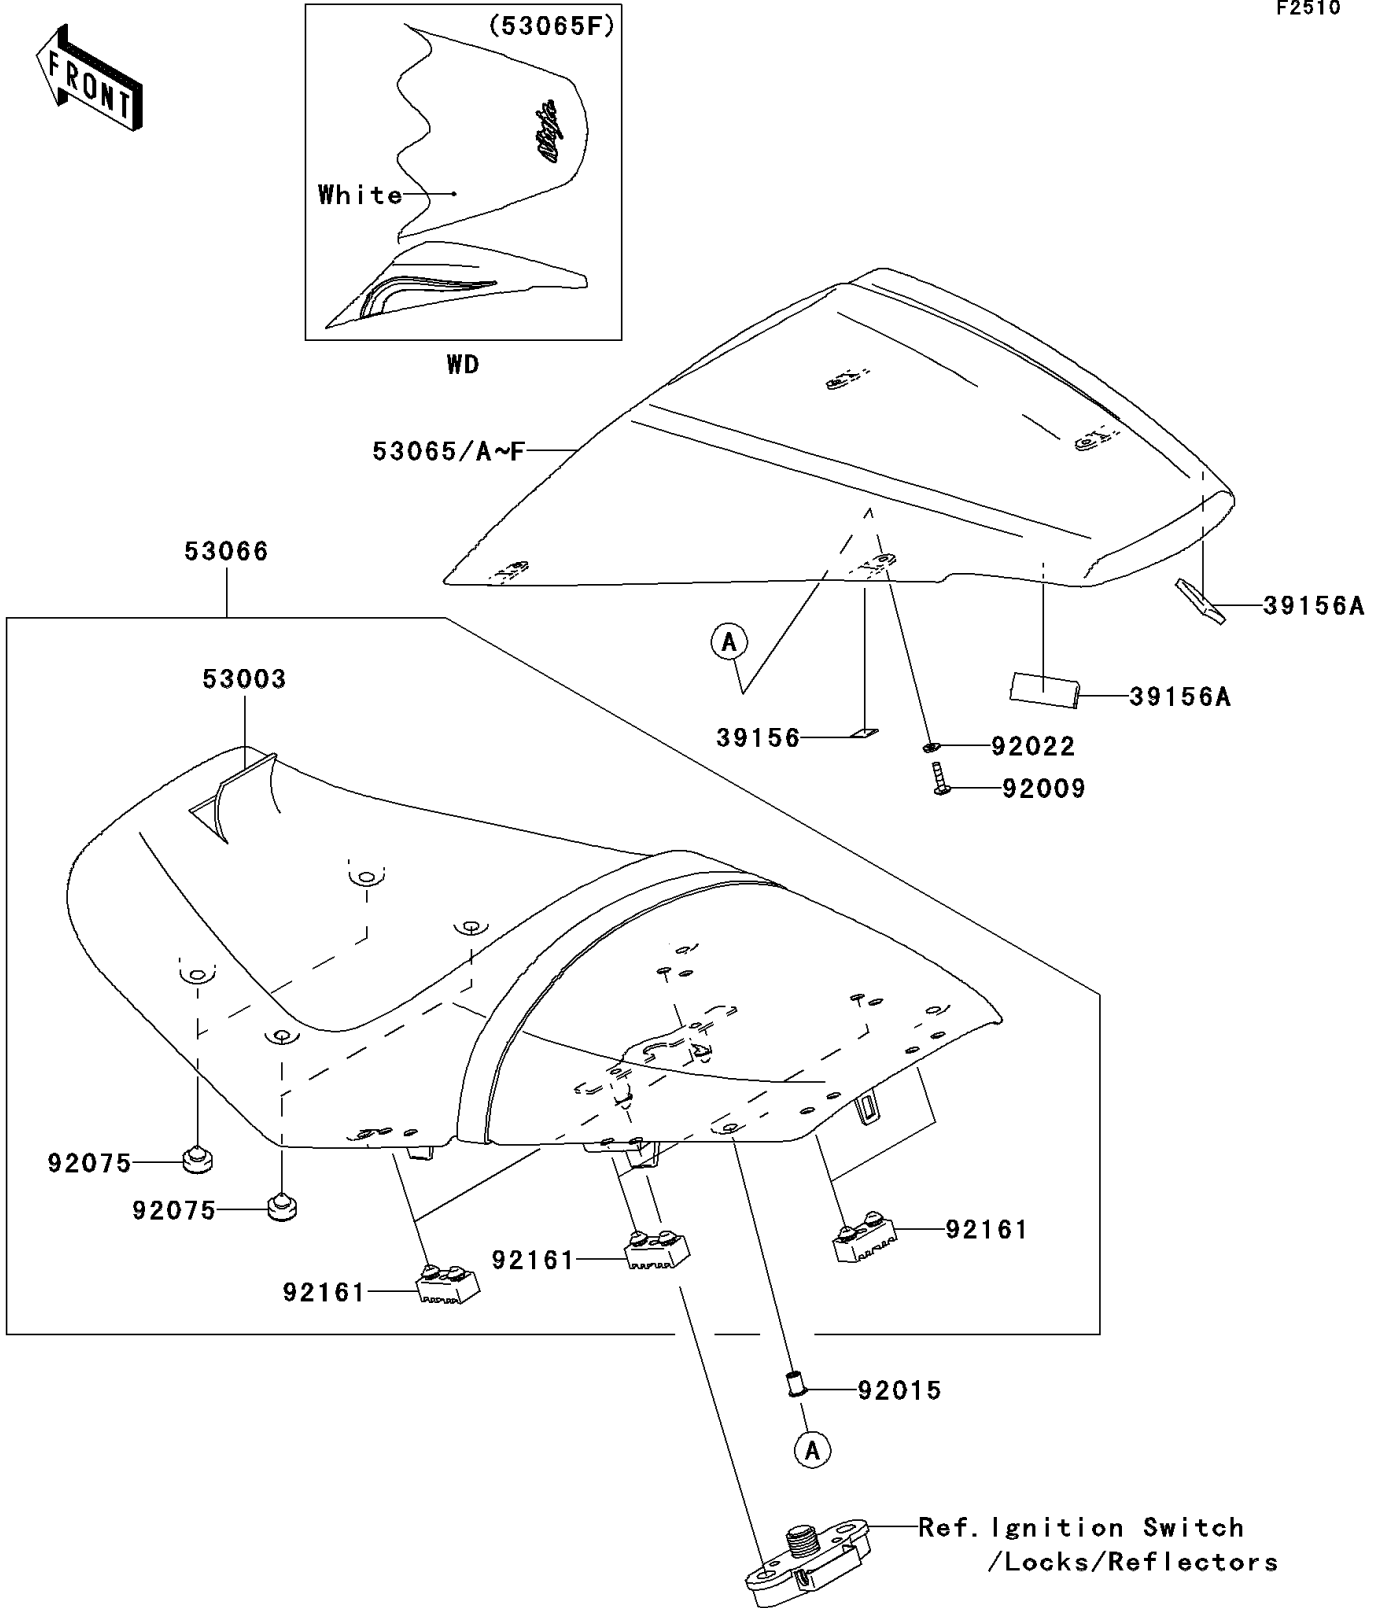

# 2007 Ninja® ZX™-14 PARTS DIAGRAM

Seat

F2510

## 2007 Ninja® ZX™-14 PARTS LIST

### Seat

ITEM NAME	PART NUMBER	QUANTITY
PAD,SEAT COVER (Ref # 39156)	39156-0176	4
PAD,SEAT COVER (Ref # 39156A)	39156-0188	2
LEATHER,SEAT,BLACK (Ref # 53003)	53003-0103-MA	1
COVER SEAT,M.BLACK (Ref # 53065A)	53065-0012-17K	1
COVER SEAT,SILVER (Ref # 53065B)	53065-0012-17M	1
COVER SEAT,C.P.BLUE (Ref # 53065E)	53065-0012-723	1
SEAT-ASSY,DUAL,W/BAND,BLACK (Ref # 53066)	53066-0161-MA	1
SCREW,5X20,BLACK (Ref # 92009)	92009-1656	4
NUT,WELL,5MM (Ref # 92015)	92015-1757	4
WASHER,NYLON,5.3X11.5X1.5 (Ref # 92022)	92022-1521	4
DAMPER (Ref # 92075)	92075-1927	4
DAMPER,SEAT (Ref # 92161)	92161-0050	6