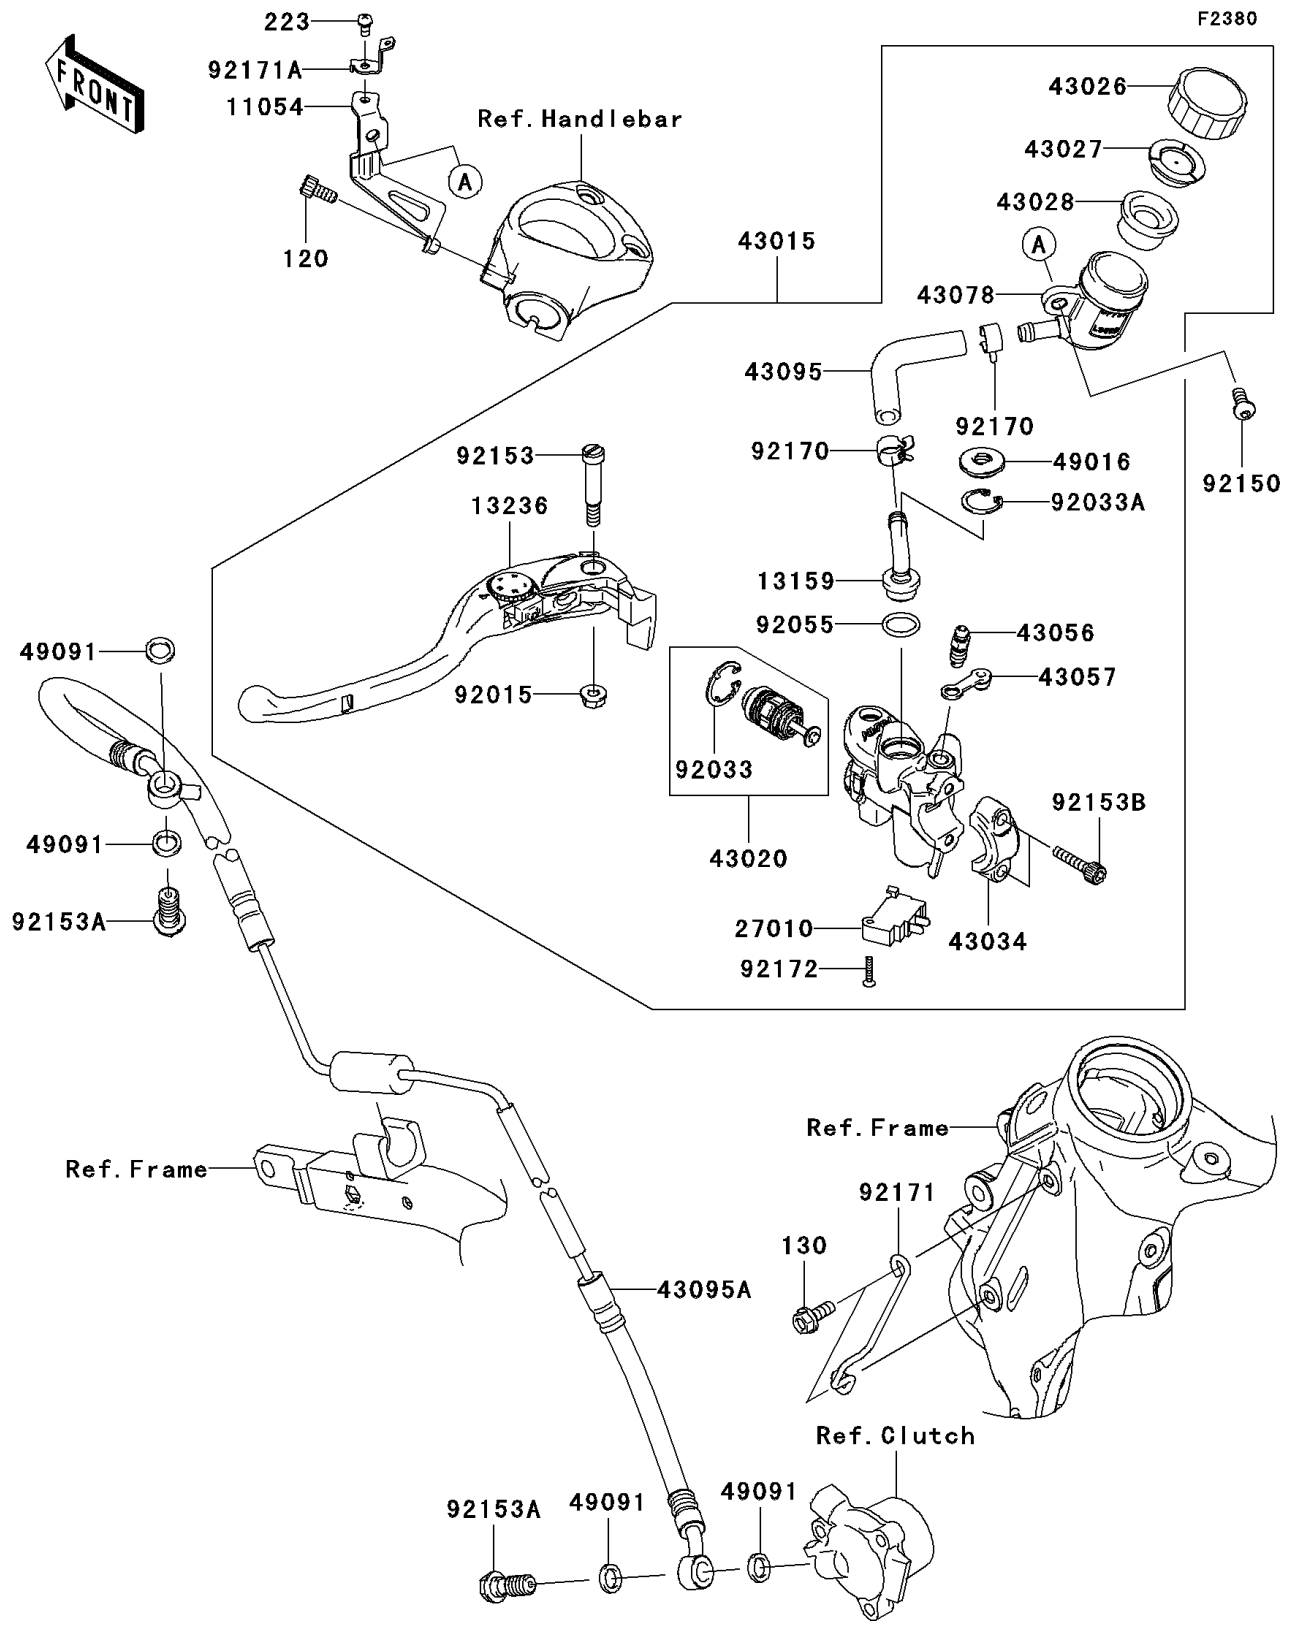

# 2007 Ninja® ZX™-14 PARTS DIAGRAM

## Clutch Master Cylinder

### Clutch Master Cylinder

ITEM NAME	PART NUMBER	QUANTITY
BRACKET,CLUTCH RESERVOIR (Ref # 11054)	11054-0207	1
BOLT-SOCKET,6X12 (Ref # 120)	120CA0612	1
BOLT-FLANGED,6X16 (Ref # 130)	130BA0616	2
CONNECTOR (Ref # 13159)	13159-1061	1
LEVER-COMP,CLUTCH (Ref # 13236)	13236-0104	1
SCREW-PAN-WS-CROS,4X8 (Ref # 223)	223AA0408	1
SWITCH,CLUTCH (Ref # 27010)	27010-0051	1
CYLINDER-ASSY-MASTER,CLUTCH (Ref # 43015)	43015-0082	1
PISTON-COMP-BRAKE (Ref # 43020)	43020-0004	1
CAP-BRAKE (Ref # 43026)	43026-1070	1
PLATE-DIAPHRAGM (Ref # 43027)	43027-1054	1
DIAPHRAGM (Ref # 43028)	43028-1073	1
HOLDER-BRAKE,MASTER CYLINDER (Ref # 43034)	43034-1016	1
BREATHER-BRAKE (Ref # 43056)	43056-1056	1
CAP-BREATHER (Ref # 43057)	43057-1001	1
RESERVOIR (Ref # 43078)	43078-1102	1
HOSE-BRAKE,FR MASTER CYLINDER (Ref # 43095)	43095-0040	1
HOSE-BRAKE,CLUTCH (Ref # 43095A)	43095-0210	1
COVER-SEAL (Ref # 49016)	49016-1147	1
WASHER-SEAL,10.1X14.5X1.5 (Ref # 49091)	49091-0001	4
NUT,FLANGED,6MM,BLACK (Ref # 92015)	92015-1233	1
RING-SNAP (Ref # 92033)	92033-0034	1
RING-SNAP,20.5MM (Ref # 92033A)	92033-1186	1
RING-O,MASTER CYLINDER (Ref # 92055)	92055-1251	1
BOLT,SOCKET,6X14 (Ref # 92150)	92150-1836	1
BOLT,LEVER (Ref # 92153)	92153-0868	1
BOLT,OIL,L=23 (Ref # 92153A)	92153-1419	2
BOLT,SOCKET,6X22 (Ref # 92153B)	92153-1518	2
CLAMP,HOSE (Ref # 92170)	92170-1091	2

### Clutch Master Cylinder

ITEM NAME	PART NUMBER	QUANTITY
CLAMP,CLUTCH HOSE (Ref # 92171)	92171-0633	1
CLAMP,RESERVOIR CAP (Ref # 92171A)	92171-0637	1
SCREW,3X16 (Ref # 92172)	92172-0249	1