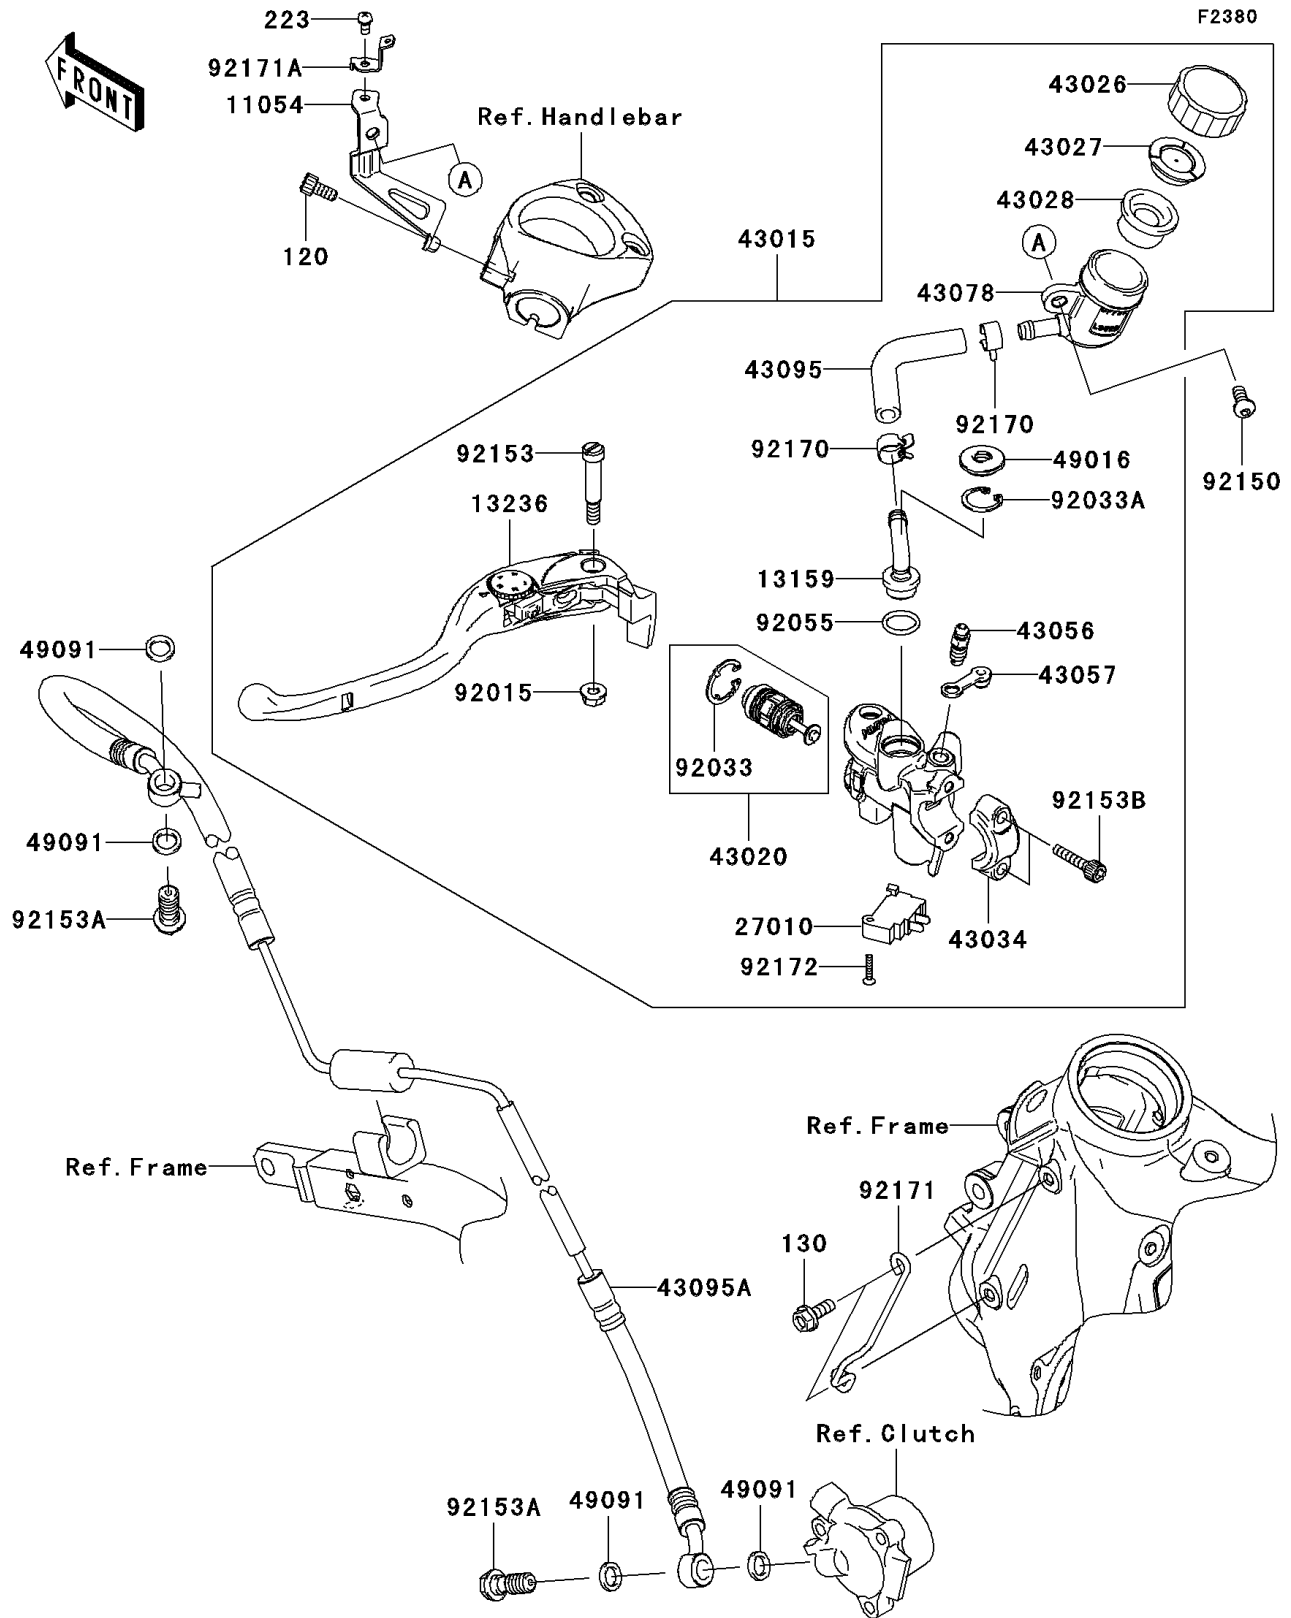

2007 Ninja® ZX™-14 PARTS DIAGRAM

Clutch Master Cylinder

2007 Ninja® ZX™-14 PARTS LIST

Clutch Master Cylinder

ITEM NAME	PART NUMBER	QUANTITY
BRACKET,CLUTCH RESERVOIR (Ref # 11054)	11054-0207	1
BOLT-SOCKET,6X12 (Ref # 120)	120CA0612	1
BOLT-FLANGED,6X16 (Ref # 130)	130BA0616	1
CONNECTOR (Ref # 13159)	13159-1061	1
LEVER-COMP,CLUTCH (Ref # 13236)	13236-0104	1
SCREW-PAN-WS-CROS,4X8 (Ref # 223)	223AA0408	1
SWITCH,CLUTCH (Ref # 27010)	27010-0051	1
CYLINDER-ASSY-MASTER,CLUTCH (Ref # 43015)	43015-0082	1
PISTON-COMP-BRAKE (Ref # 43020)	43020-0004	1
CAP-BRAKE (Ref # 43026)	43026-1070	1
PLATE-DIAPHRAGM (Ref # 43027)	43027-1054	1
DIAPHRAGM (Ref # 43028)	43028-1073	1
HOLDER-BRAKE,MASTER CYLINDER (Ref # 43034)	43034-1016	1
BREATHER-BRAKE (Ref # 43056)	43056-1056	1
CAP-BREATHER (Ref # 43057)	43057-1001	1
RESERVOIR (Ref # 43078)	43078-1102	1
HOSE-BRAKE,FR MASTER CYLINDER (Ref # 43095)	43095-0040	1
HOSE-BRAKE,CLUTCH (Ref # 43095A)	43095-0210	1
COVER-SEAL (Ref # 49016)	49016-1147	1
WASHER-SEAL,10.1X14.5X1.5 (Ref # 49091)	49091-0001	1
NUT,FLANGED,6MM,BLACK (Ref # 92015)	92015-1233	1
RING-SNAP (Ref # 92033)	92033-0034	1
RING-SNAP,20.5MM (Ref # 92033A)	92033-1186	1
RING-O,MASTER CYLINDER (Ref # 92055)	92055-1251	1
BOLT,SOCKET,6X14 (Ref # 92150)	92150-1836	1
BOLT,LEVER (Ref # 92153)	92153-0868	1
BOLT,OIL,L=23 (Ref # 92153A)	92153-1419	1
BOLT,SOCKET,6X22 (Ref # 92153B)	92153-1518	1
CLAMP,HOSE (Ref # 92170)	92170-1091	1

2007 Ninja® ZX™-14 PARTS LIST

Clutch Master Cylinder

ITEM NAME	PART NUMBER	QUANTITY
CLAMP,CLUTCH HOSE (Ref # 92171)	92171-0633	1
CLAMP,RESERVOIR CAP (Ref # 92171A)	92171-0637	1
SCREW,3X16 (Ref # 92172)	92172-0249	1