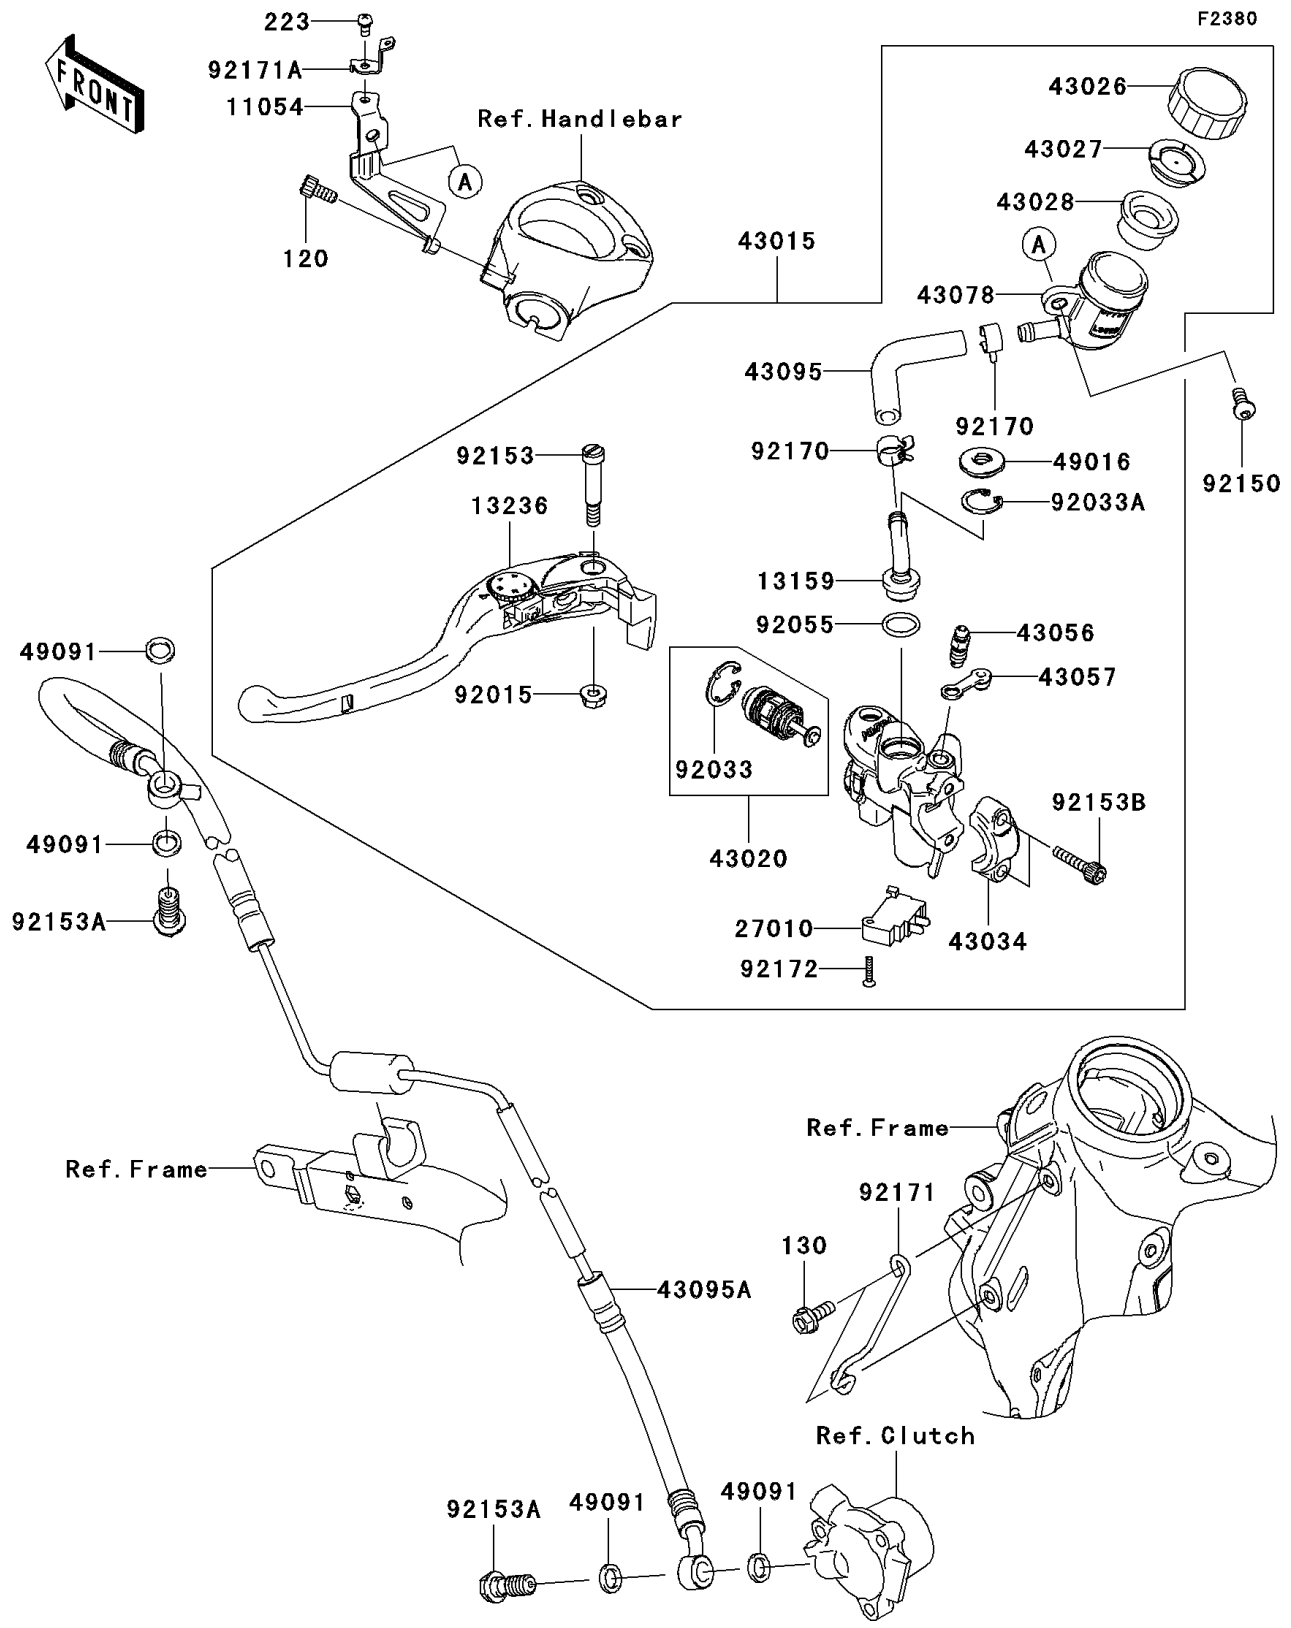

2007 Ninja® ZX™-14 PARTS DIAGRAM

Clutch Master Cylinder

2007 Ninja® ZX™-14 PARTS LIST

Clutch Master Cylinder

ITEM NAME	PART NUMBER	QUANTITY
BRACKET,CLUTCH RESERVOIR (Ref # 11054)	11054-0207	1
BOLT-SOCKET,6X12 (Ref # 120)	120CA0612	1
BOLT-FLANGED,6X16 (Ref # 130)	130BA0616	2
CONNECTOR (Ref # 13159)	13159-1061	1
LEVER-COMP,CLUTCH (Ref # 13236)	13236-0104	1
SCREW-PAN-WS-CROS,4X8 (Ref # 223)	223AA0408	1
SWITCH,CLUTCH (Ref # 27010)	27010-0051	1
CYLINDER-ASSY-MASTER,CLUTCH (Ref # 43015)	43015-0082	1
PISTON-COMP-BRAKE (Ref # 43020)	43020-0004	1
CAP-BRAKE (Ref # 43026)	43026-1070	1
PLATE-DIAPHRAGM (Ref # 43027)	43027-1054	1
DIAPHRAGM (Ref # 43028)	43028-1073	1
HOLDER-BRAKE,MASTER CYLINDER (Ref # 43034)	43034-1016	1
BREATHER-BRAKE (Ref # 43056)	43056-1056	1
CAP-BREATHER (Ref # 43057)	43057-1001	1
RESERVOIR (Ref # 43078)	43078-1102	1
HOSE-BRAKE,FR MASTER CYLINDER (Ref # 43095)	43095-0040	1
HOSE-BRAKE,CLUTCH (Ref # 43095A)	43095-0210	1
COVER-SEAL (Ref # 49016)	49016-1147	1
WASHER-SEAL,10.1X14.5X1.5 (Ref # 49091)	49091-0001	4
NUT,FLANGED,6MM,BLACK (Ref # 92015)	92015-1233	1
RING-SNAP (Ref # 92033)	92033-0034	1
RING-SNAP,20.5MM (Ref # 92033A)	92033-1186	1
RING-O,MASTER CYLINDER (Ref # 92055)	92055-1251	1
BOLT,SOCKET,6X14 (Ref # 92150)	92150-1836	1
BOLT,LEVER (Ref # 92153)	92153-0868	1
BOLT,OIL,L=23 (Ref # 92153A)	92153-1419	2
BOLT,SOCKET,6X22 (Ref # 92153B)	92153-1518	2
CLAMP,HOSE (Ref # 92170)	92170-1091	2

2007 Ninja® ZX™-14 PARTS LIST

Clutch Master Cylinder

ITEM NAME	PART NUMBER	QUANTITY
CLAMP,CLUTCH HOSE (Ref # 92171)	92171-0633	1
CLAMP,RESERVOIR CAP (Ref # 92171A)	92171-0637	1
SCREW,3X16 (Ref # 92172)	92172-0249	1