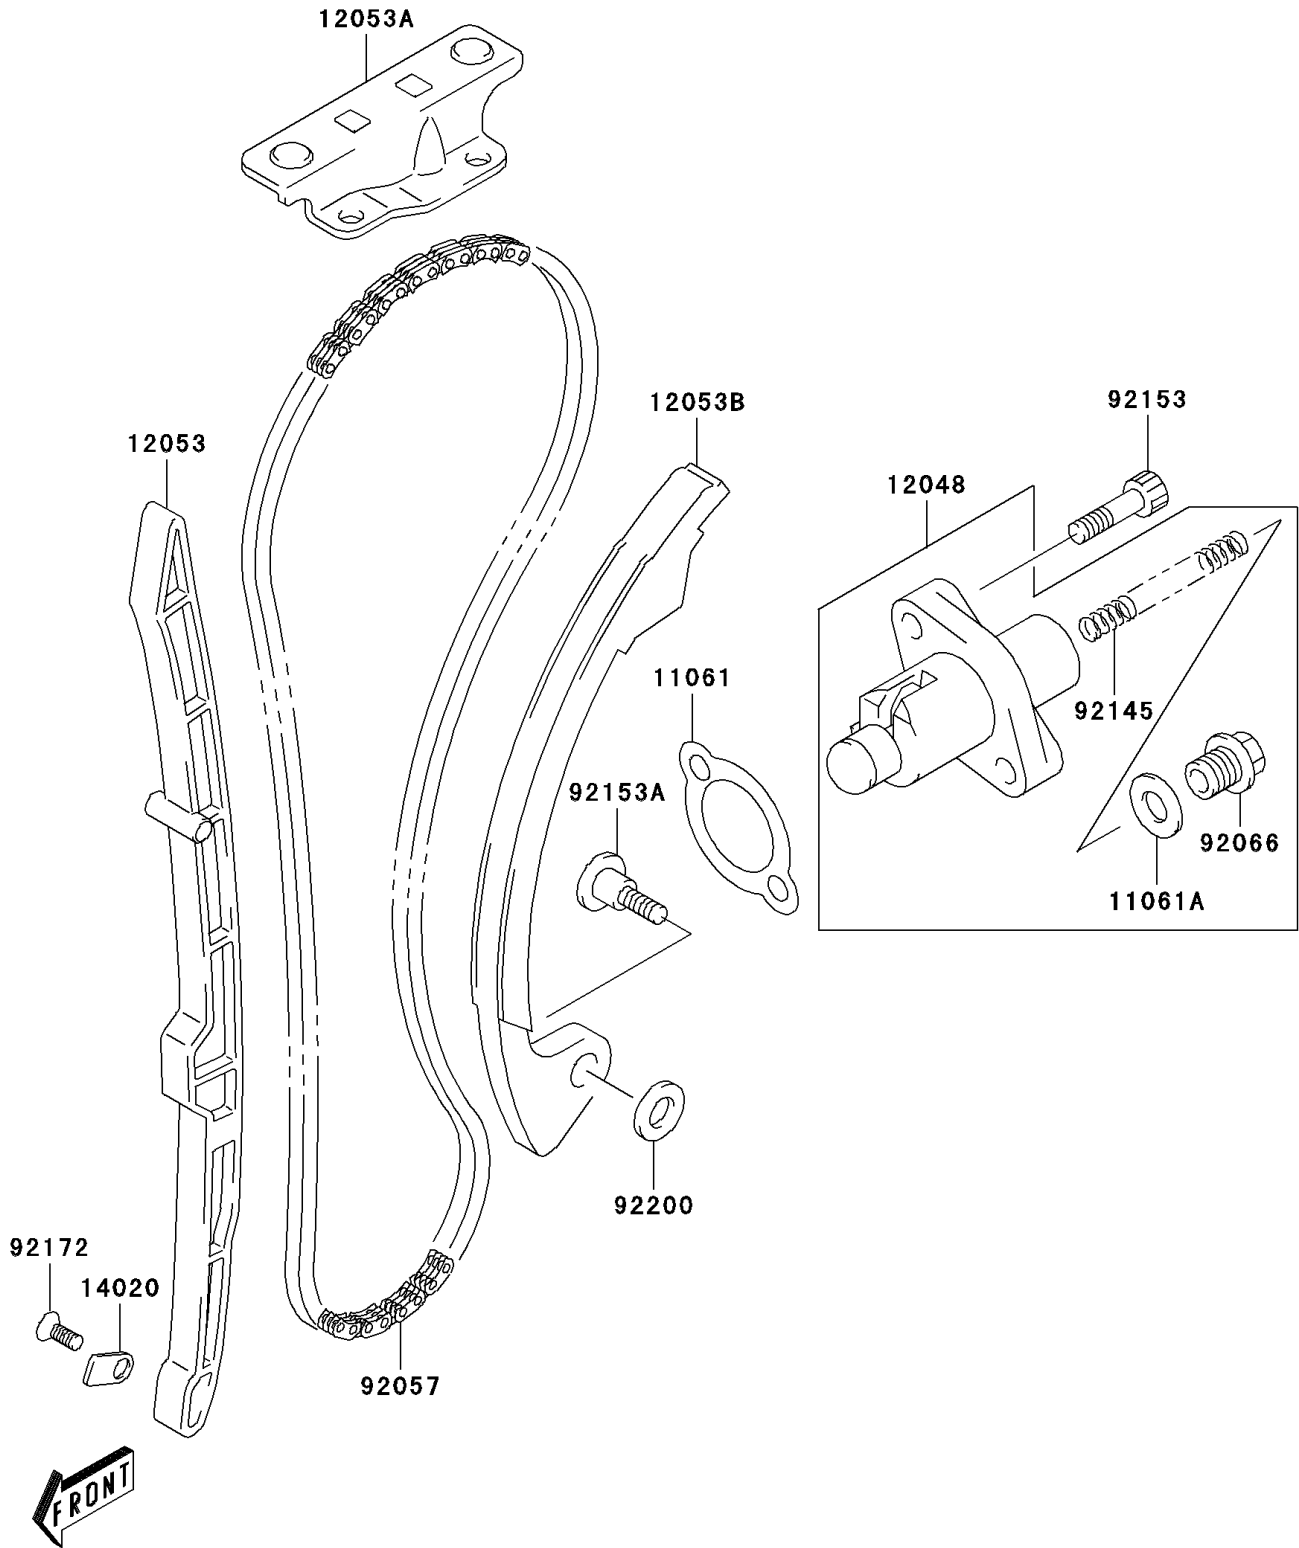

2006 KFX400 PARTS DIAGRAM

Cam Chain/Tensioner

E1212

2006 KFX400 PARTS LIST

Cam Chain/Tensioner

ITEM NAME	PART NUMBER	QUANTITY
GASKET,TENSIONER ADJUSTER (Ref # 11061)	11061-S073	1
GASKET (Ref # 11061A)	11061-S074	1
TENSIONER-ASSY (Ref # 12048)	12048-S004	1
GUIDE-CHAIN,FR (Ref # 12053)	12053-S014	1
GUIDE-CHAIN,CNT (Ref # 12053A)	12053-S015	1
GUIDE-CHAIN (Ref # 12053B)	12053-S016	1
RETAINER (Ref # 14020)	14020-S006	1
CHAIN,CAMSHAFT DRIVE (Ref # 92057)	92057-S016	1
PLUG (Ref # 92066)	92066-S034	1
SPRING,STARTER IDLE GEAR (Ref # 92145)	92145-S155	1
BOLT,TENSIONER ADJUSTER (Ref # 92153)	92153-S257	2
BOLT,CAM CHAIN TENSIONER (Ref # 92153A)	92153-S291	1
SCREW (Ref # 92172)	92172-S112	1
WASHER,CAM CHAIN (Ref # 92200)	92200-S128	1