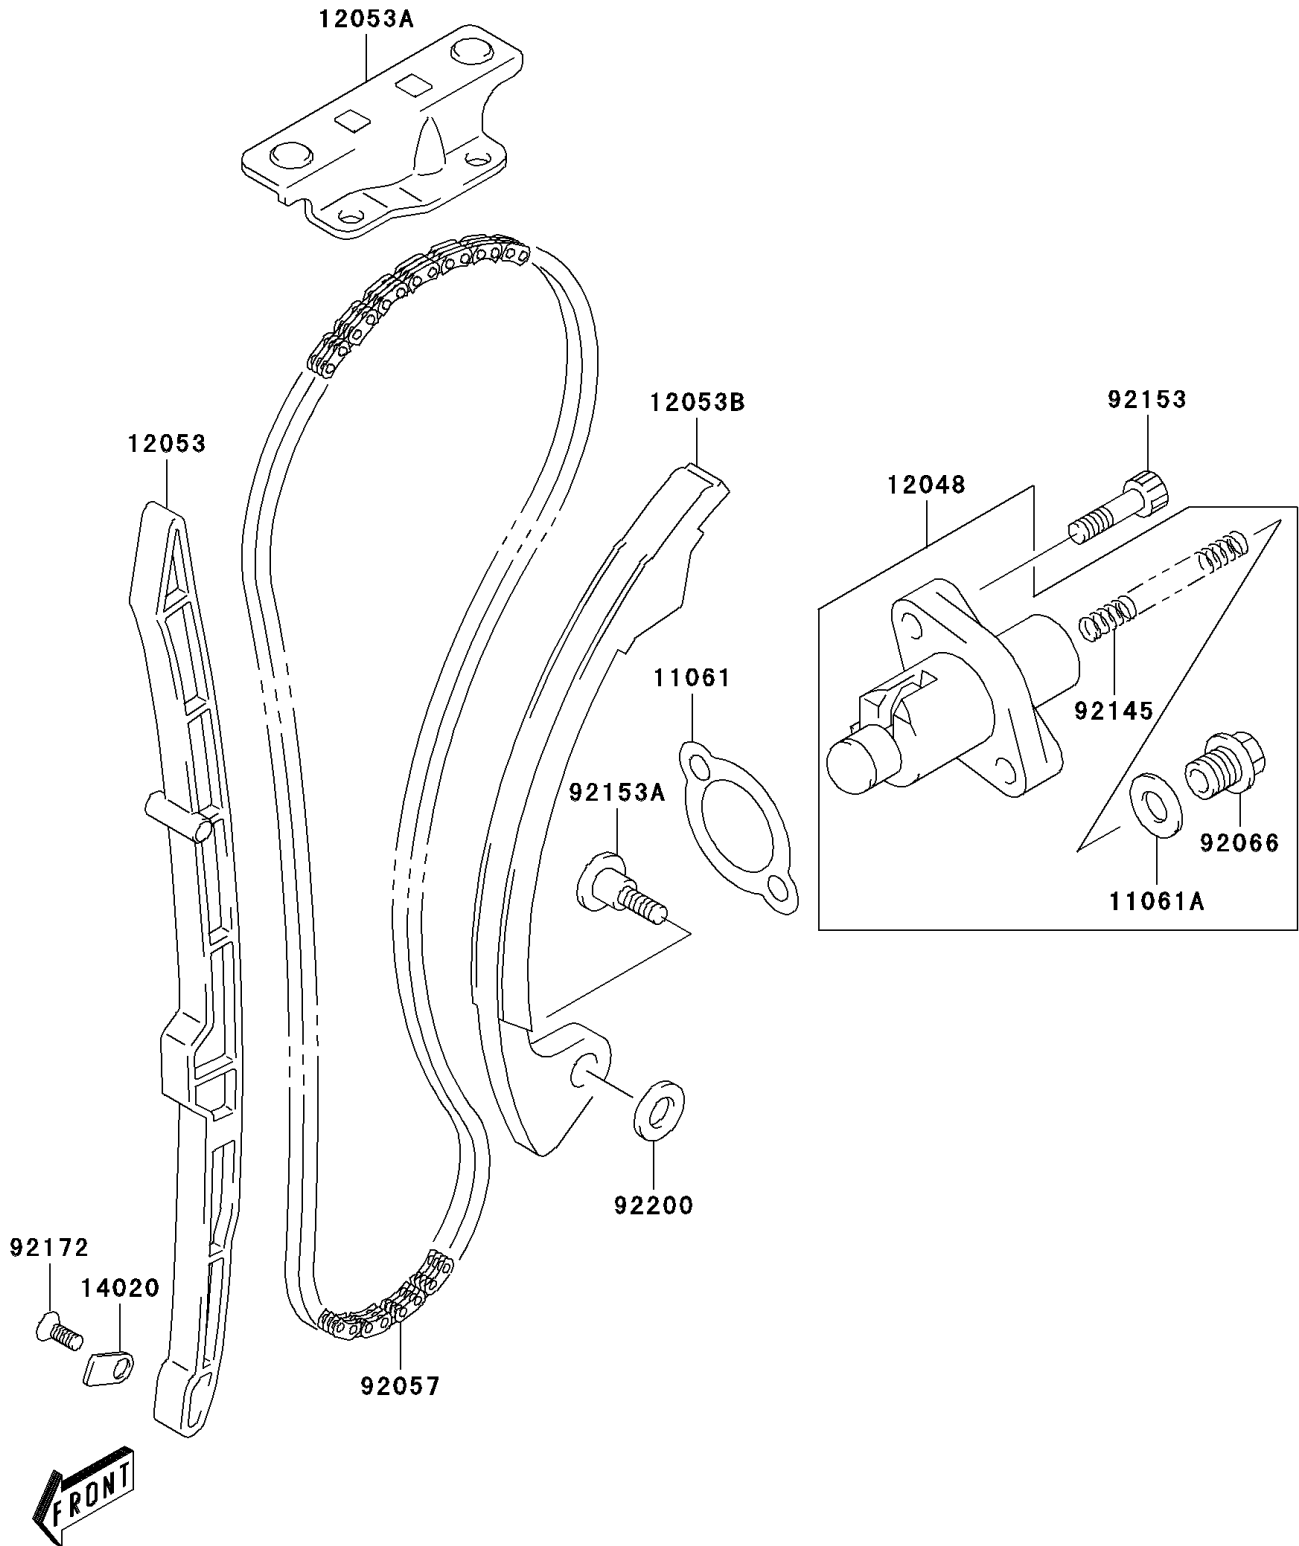

2006 KFX400 PARTS DIAGRAM

Cam Chain/Tensioner

E1212

2006 KFX400 PARTS LIST

Cam Chain/Tensioner

ITEM NAME	PART NUMBER	QUANTITY
GASKET,TENSIONER ADJUSTER (Ref # 11061)	11061-S073	1
GASKET (Ref # 11061A)	11061-S074	1
TENSIONER-ASSY (Ref # 12048)	12048-S004	1
GUIDE-CHAIN,FR (Ref # 12053)	12053-S014	1
GUIDE-CHAIN,CNT (Ref # 12053A)	12053-S015	1
GUIDE-CHAIN (Ref # 12053B)	12053-S016	1
RETAINER (Ref # 14020)	14020-S006	1
CHAIN,CAMSHAFT DRIVE (Ref # 92057)	92057-S016	1
PLUG (Ref # 92066)	92066-S034	1
SPRING,STARTER IDLE GEAR (Ref # 92145)	92145-S155	1
BOLT,TENSIONER ADJUSTER (Ref # 92153)	92153-S257	2
BOLT,CAM CHAIN TENSIONER (Ref # 92153A)	92153-S291	1
SCREW (Ref # 92172)	92172-S112	1
WASHER,CAM CHAIN (Ref # 92200)	92200-S128	1