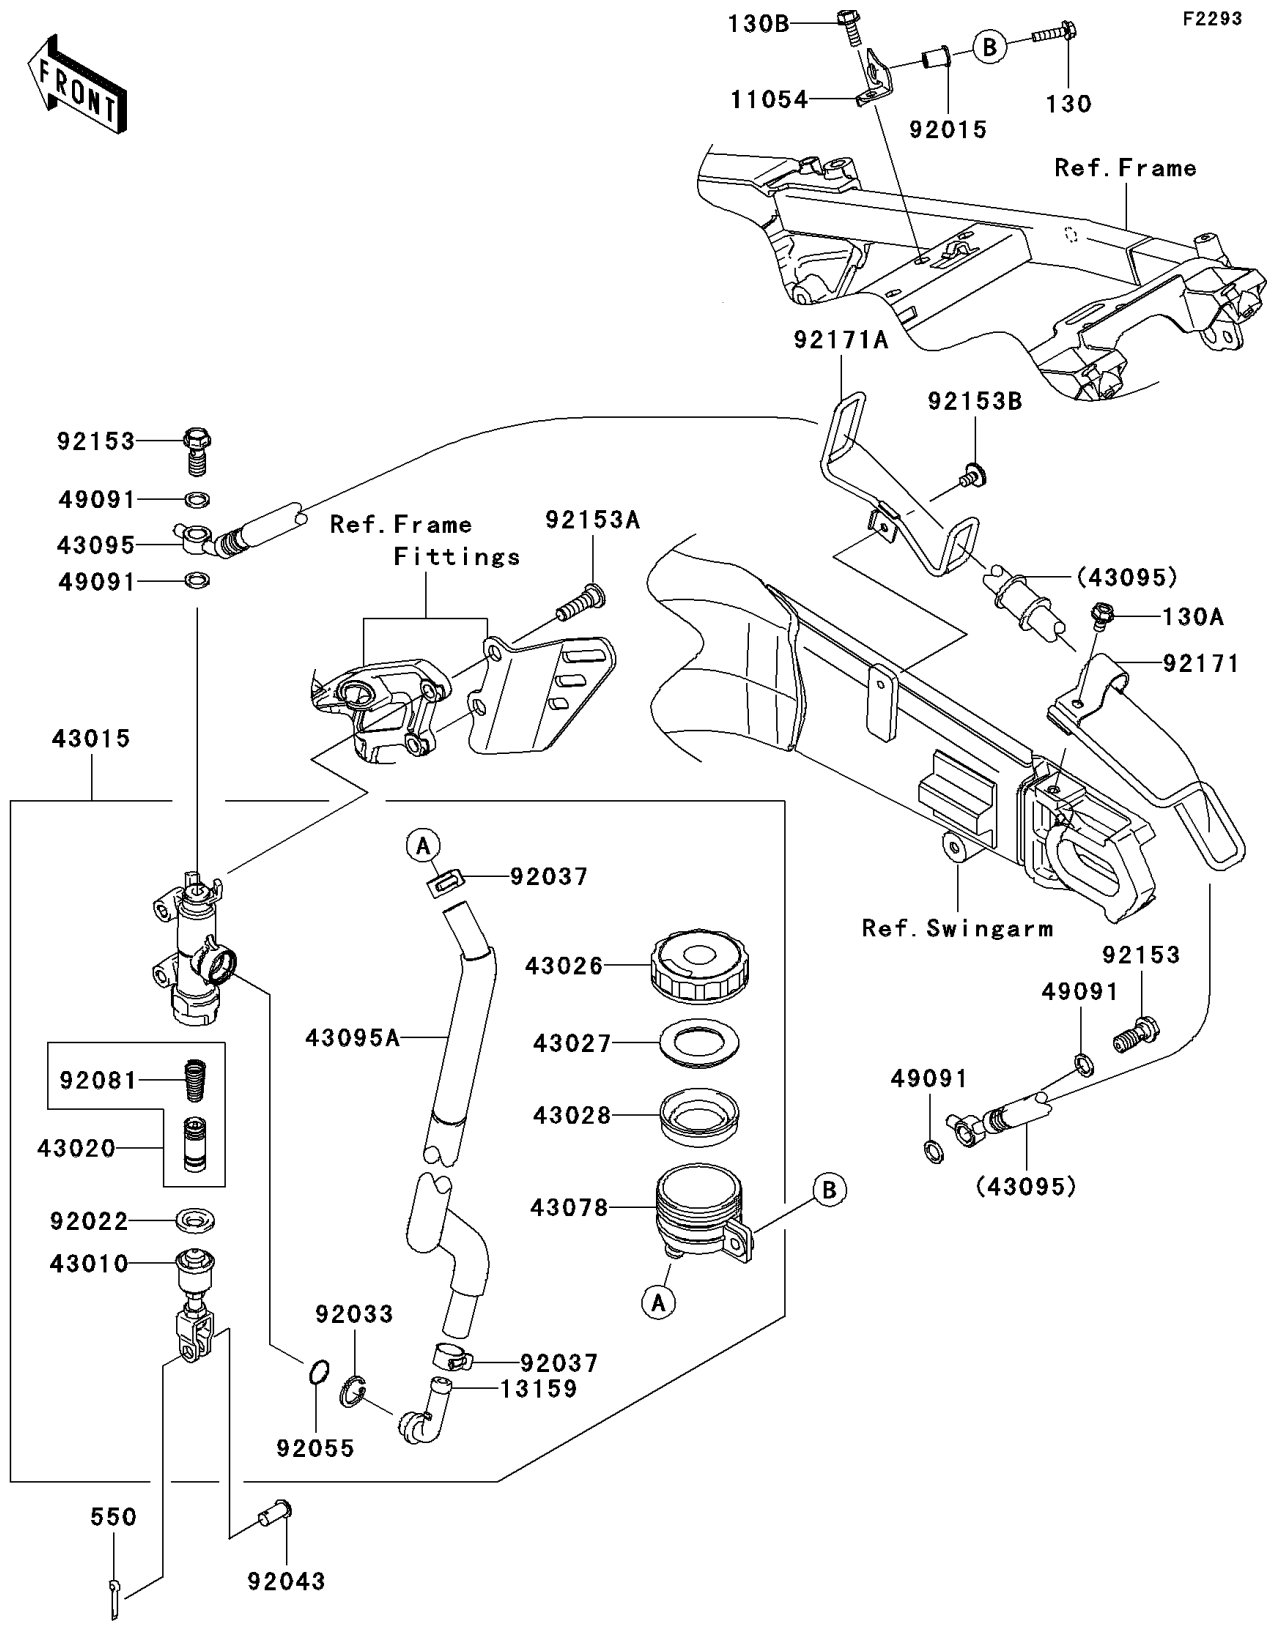

2007 Ninja® ZX™-14 PARTS DIAGRAM

Rear Master Cylinder

2007 Ninja® ZX™-14 PARTS LIST

Rear Master Cylinder

ITEM NAME	PART NUMBER	QUANTITY
BRACKET,RESERVOIR TANK,RR (Ref # 11054)	11054-0184	1
BOLT-FLANGED,5X20 (Ref # 130)	130BA0520	1
BOLT-FLANGED,6X12 (Ref # 130A)	130BA0612	1
BOLT-FLANGED,6X16 (Ref # 130B)	130BA0616	1
CONNECTOR,RR MASTER CYLINDER (Ref # 13159)	13159-1052	1
ROD-ASSY-BRAKE (Ref # 43010)	43010-1055	1
CYLINDER-ASSY-MASTER,RR (Ref # 43015)	43015-0056	1
PISTON-COMP-BRAKE (Ref # 43020)	43020-1057	1
CAP-BRAKE (Ref # 43026)	43026-1051	1
PLATE-DIAPHRAGM (Ref # 43027)	43027-1051	1
DIAPHRAGM,MASTER CYLINDER (Ref # 43028)	43028-1057	1
RESERVOIR,RR MASTER CYLINDER (Ref # 43078)	43078-1082	1
HOSE-BRAKE,RR (Ref # 43095)	43095-0209	1
HOSE-BRAKE,RR MASTER CYLINDER (Ref # 43095A)	43095-0235	1
WASHER-SEAL,10.1X14.5X1.5 (Ref # 49091)	49091-0001	4
PIN-COTTER,2.0X15 (Ref # 550)	550AA2015	1
NUT,WELL,5MM (Ref # 92015)	92015-1757	1
WASHER,CIRCRIP (Ref # 92022)	92022-1601	1
RING-SNAP,20.5MM (Ref # 92033)	92033-1186	1
CLAMP,BRAKE HOSE (Ref # 92037)	92037-1547	2
PIN,8X14.5 (Ref # 92043)	92043-0104	1
RING-O,MASTER CYLINDER (Ref # 92055)	92055-1251	1
SPRING,MASTER CYLINDER (Ref # 92081)	92081-1737	1
BOLT,OIL,L=23 (Ref # 92153)	92153-1419	2
BOLT,SOCKET,8X30 (Ref # 92153A)	92153-1624	2
BOLT,SOCKET,6X10 (Ref # 92153B)	92153-1628	1
CLAMP,BRAKE HOSE,RR (Ref # 92171)	92171-0553	1
CLAMP,BRAKE HOSE,FR (Ref # 92171A)	92171-0749	1