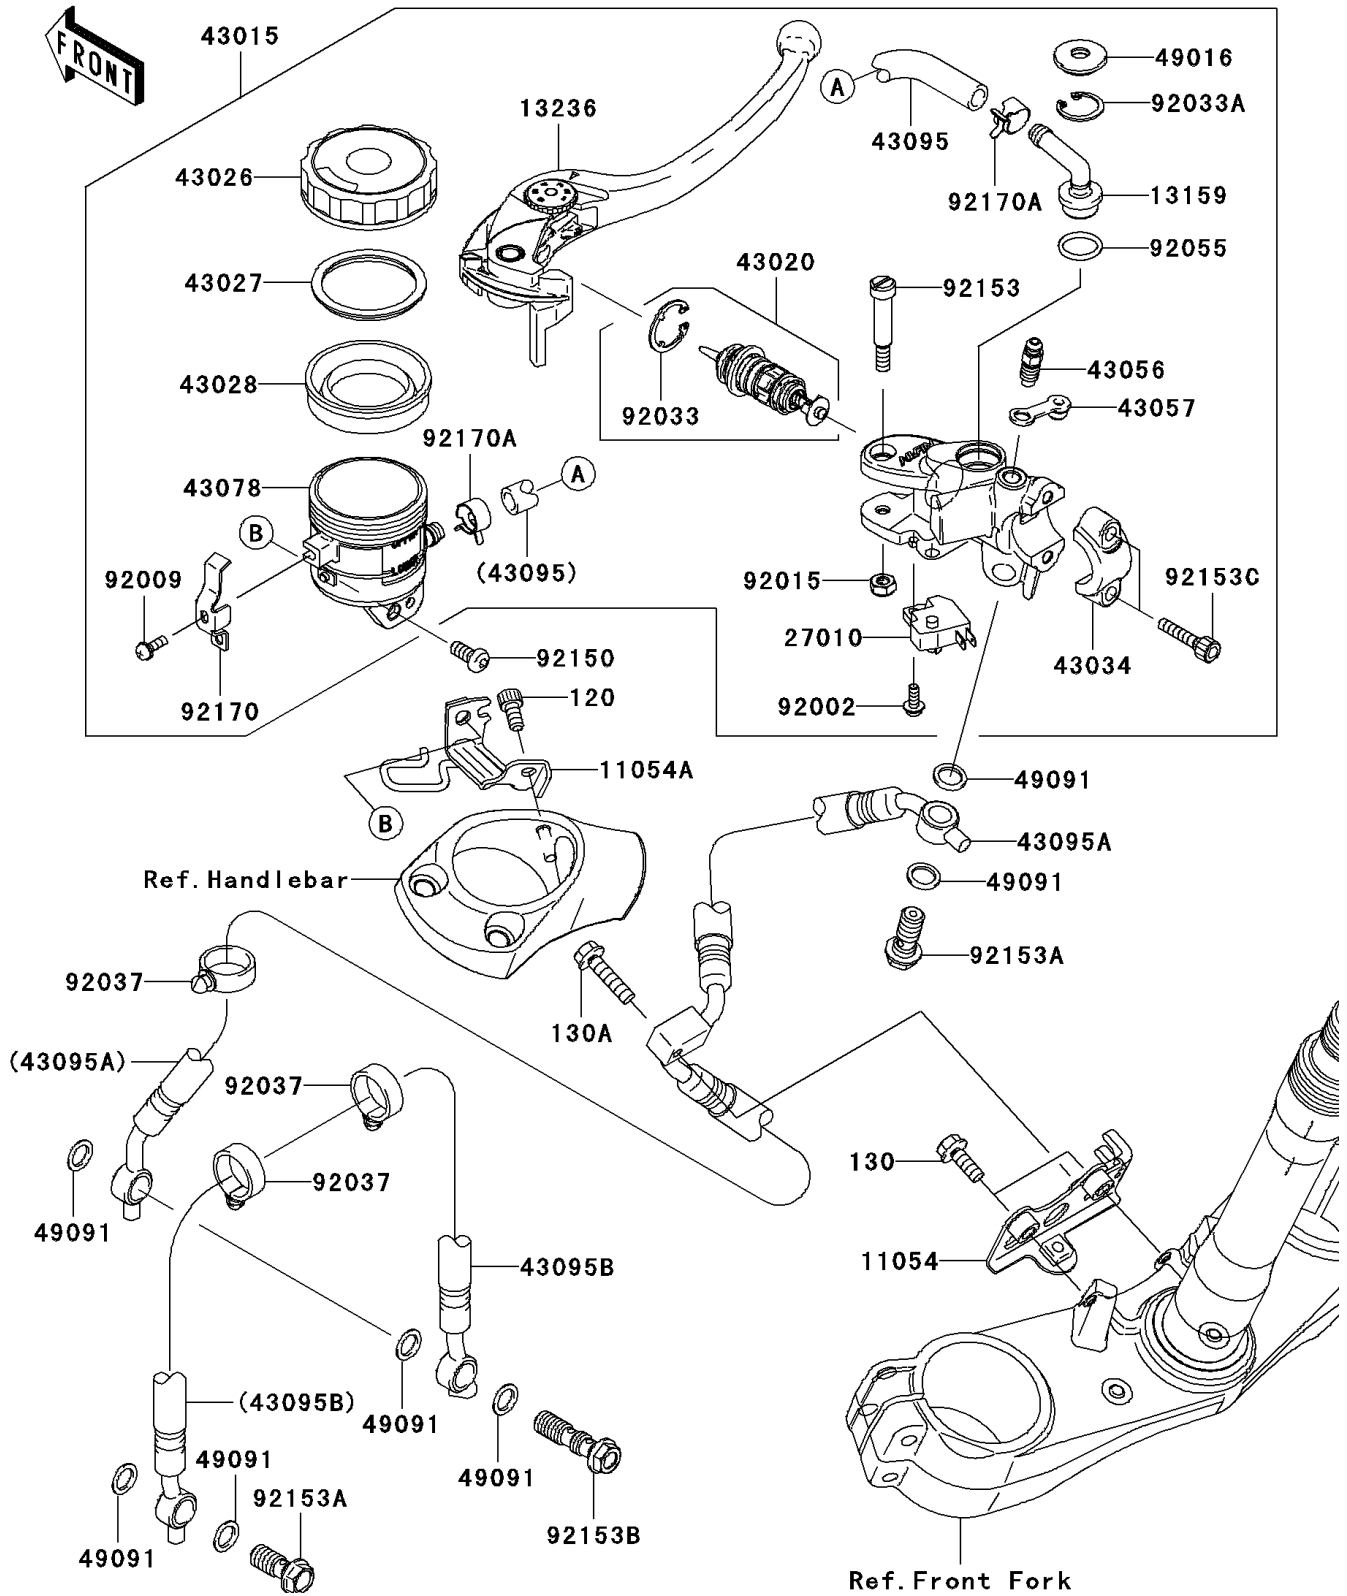

# 2007 Ninja® ZX™-14 PARTS DIAGRAM

Front Master Cylinder

F2291

## 2007 Ninja® ZX™-14 PARTS LIST

### Front Master Cylinder

ITEM NAME	PART NUMBER	QUANTITY
BRACKET,JOINT (Ref # 11054)	11054-0029	1
BRACKET,RESERVOIR TANK,FR (Ref # 11054A)	11054-0636	1
BOLT-SOCKET,6X12 (Ref # 120)	120CA0612	1
BOLT-FLANGED,6X18 (Ref # 130)	130BA0618	2
BOLT-FLANGED,6X25 (Ref # 130A)	130BA0625	1
CONNECTOR (Ref # 13159)	13159-1061	1
LEVER-COMP,FRONT BRAKE (Ref # 13236)	13236-0103	1
SWITCH,BRAKE (Ref # 27010)	27010-0025	1
CYLINDER-ASSY-MASTER,FR (Ref # 43015)	43015-0075	1
PISTON-COMP-BRAKE (Ref # 43020)	43020-0003	1
CAP-BRAKE (Ref # 43026)	43026-1051	1
PLATE-DIAPHRAGM (Ref # 43027)	43027-1051	1
DIAPHRAGM,MASTER CYLINDER (Ref # 43028)	43028-1057	1
HOLDER-BRAKE,MASTER CYLINDER (Ref # 43034)	43034-1016	1
BREATHER-BRAKE (Ref # 43056)	43056-1056	1
CAP-BREATHER (Ref # 43057)	43057-1001	1
RESERVOIR (Ref # 43078)	43078-1099	1
HOSE-BRAKE,FR MASTER CYLINDER (Ref # 43095)	43095-0040	1
HOSE-BRAKE,FR (Ref # 43095A)	43095-0208	1
HOSE-BRAKE,FR (Ref # 43095B)	43095-0212	1
COVER-SEAL (Ref # 49016)	49016-1147	1
WASHER-SEAL,10.1X14.5X1.5 (Ref # 49091)	49091-0001	7
BOLT,SCREW,4X12 (Ref # 92002)	92002-1323	1
SCREW (Ref # 92009)	92009-1570	1
NUT,FLANGED,6MM,BLACK (Ref # 92015)	92015-1233	1
RING-SNAP (Ref # 92033)	92033-0034	1
RING-SNAP,20.5MM (Ref # 92033A)	92033-1186	1
CLAMP,HOSE (Ref # 92037)	92037-1827	3
RING-O,MASTER CYLINDER (Ref # 92055)	92055-1251	1

### Front Master Cylinder

ITEM NAME	PART NUMBER	QUANTITY
BOLT,SOCKET,6X14 (Ref # 92150)	92150-1836	1
BOLT,LEVER (Ref # 92153)	92153-0868	1
BOLT,OIL,L=23 (Ref # 92153A)	92153-1419	2
BOLT,OIL,L=37 (Ref # 92153B)	92153-1438	1
BOLT,SOCKET,6X22 (Ref # 92153C)	92153-1518	2
CLAMP (Ref # 92170)	92170-1090	1
CLAMP,HOSE (Ref # 92170A)	92170-1091	2