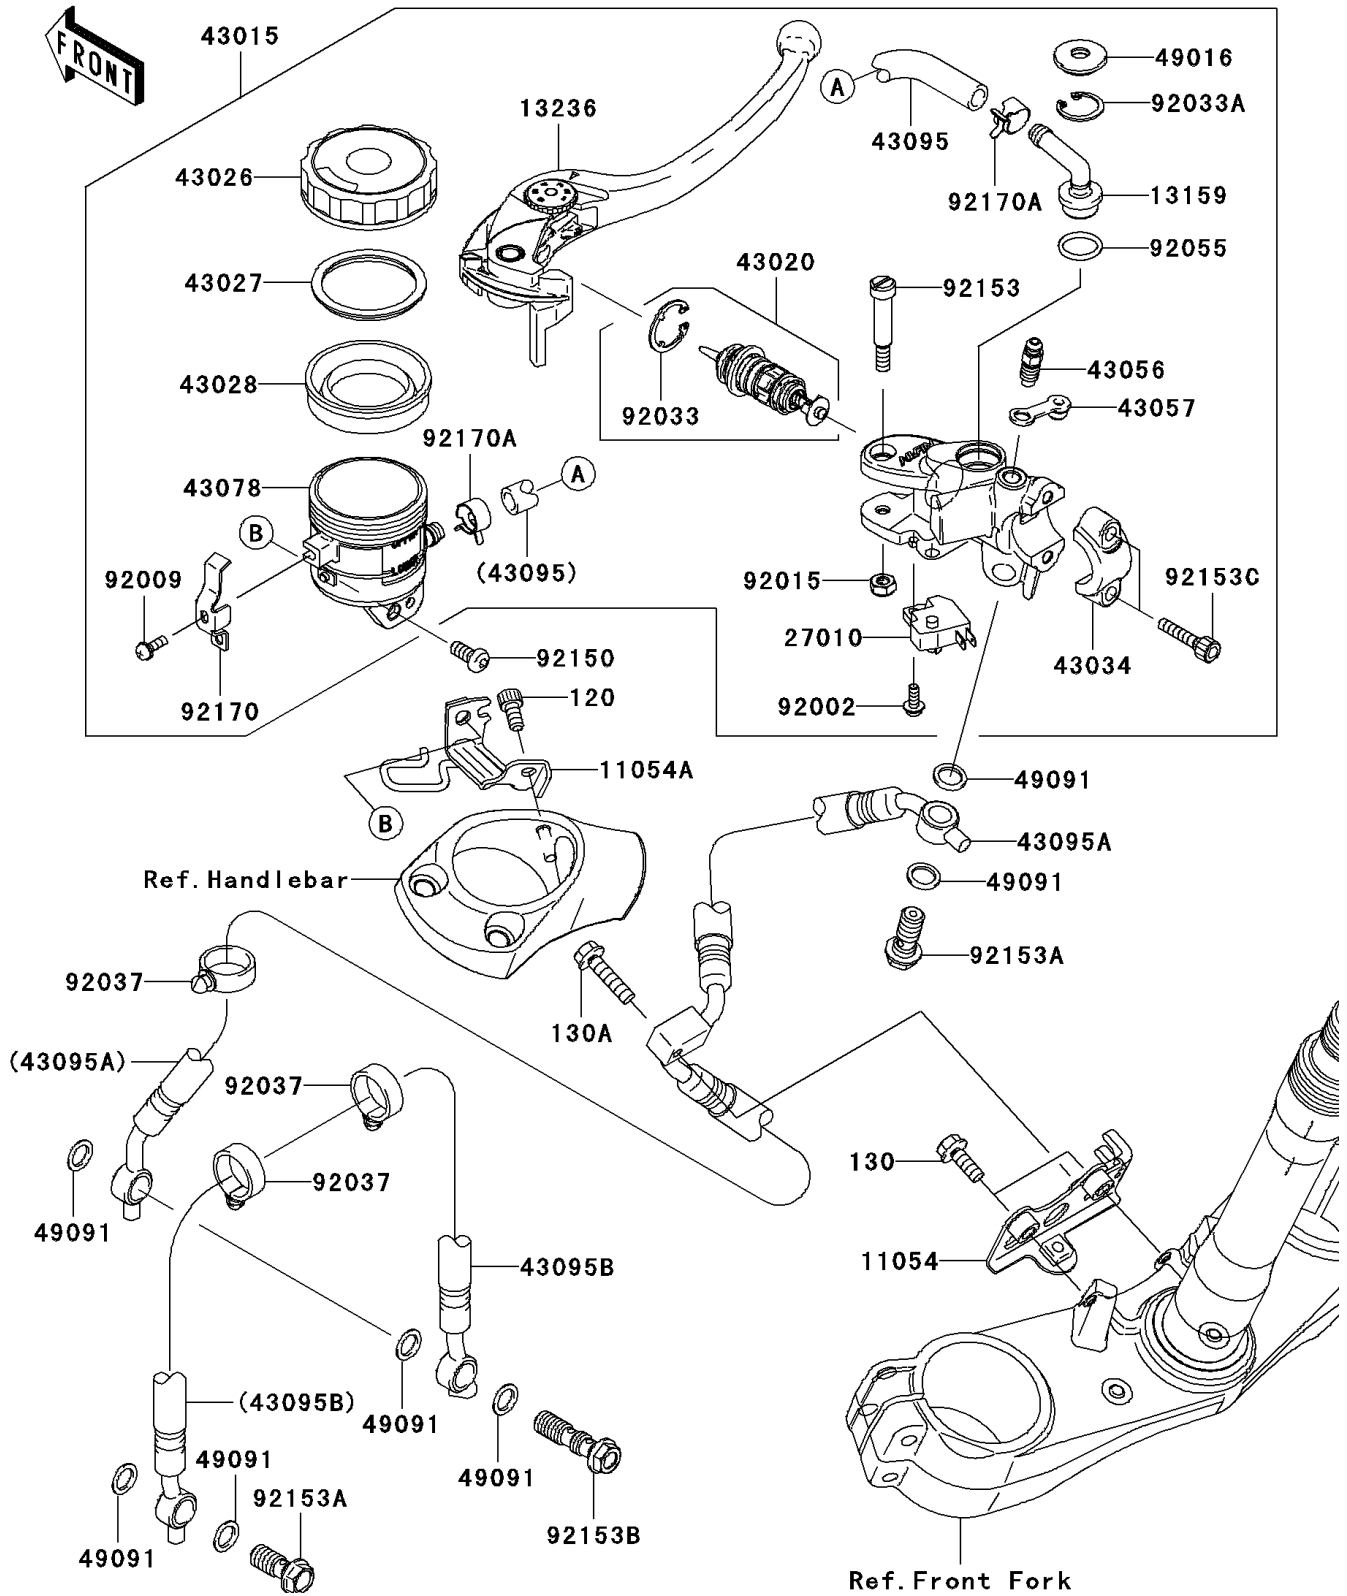

2007 Ninja® ZX™-14 PARTS DIAGRAM

Front Master Cylinder

F2291

2007 Ninja® ZX™-14 PARTS LIST

Front Master Cylinder

ITEM NAME	PART NUMBER	QUANTITY
BRACKET,JOINT (Ref # 11054)	11054-0029	1
BRACKET,RESERVOIR TANK,FR (Ref # 11054A)	11054-0636	1
BOLT-SOCKET,6X12 (Ref # 120)	120CA0612	1
BOLT-FLANGED,6X18 (Ref # 130)	130BA0618	2
BOLT-FLANGED,6X25 (Ref # 130A)	130BA0625	1
CONNECTOR (Ref # 13159)	13159-1061	1
LEVER-COMP,FRONT BRAKE (Ref # 13236)	13236-0103	1
SWITCH,BRAKE (Ref # 27010)	27010-0025	1
CYLINDER-ASSY-MASTER,FR (Ref # 43015)	43015-0075	1
PISTON-COMP-BRAKE (Ref # 43020)	43020-0003	1
CAP-BRAKE (Ref # 43026)	43026-1051	1
PLATE-DIAPHRAGM (Ref # 43027)	43027-1051	1
DIAPHRAGM,MASTER CYLINDER (Ref # 43028)	43028-1057	1
HOLDER-BRAKE,MASTER CYLINDER (Ref # 43034)	43034-1016	1
BREATHER-BRAKE (Ref # 43056)	43056-1056	1
CAP-BREATHER (Ref # 43057)	43057-1001	1
RESERVOIR (Ref # 43078)	43078-1099	1
HOSE-BRAKE,FR MASTER CYLINDER (Ref # 43095)	43095-0040	1
HOSE-BRAKE,FR (Ref # 43095A)	43095-0208	1
HOSE-BRAKE,FR (Ref # 43095B)	43095-0212	1
COVER-SEAL (Ref # 49016)	49016-1147	1
WASHER-SEAL,10.1X14.5X1.5 (Ref # 49091)	49091-0001	7
BOLT,SCREW,4X12 (Ref # 92002)	92002-1323	1
SCREW (Ref # 92009)	92009-1570	1
NUT,FLANGED,6MM,BLACK (Ref # 92015)	92015-1233	1
RING-SNAP (Ref # 92033)	92033-0034	1
RING-SNAP,20.5MM (Ref # 92033A)	92033-1186	1
CLAMP,HOSE (Ref # 92037)	92037-1827	3
RING-O,MASTER CYLINDER (Ref # 92055)	92055-1251	1

2007 Ninja® ZX™-14 PARTS LIST

Front Master Cylinder

ITEM NAME	PART NUMBER	QUANTITY
BOLT,SOCKET,6X14 (Ref # 92150)	92150-1836	1
BOLT,LEVER (Ref # 92153)	92153-0868	1
BOLT,OIL,L=23 (Ref # 92153A)	92153-1419	2
BOLT,OIL,L=37 (Ref # 92153B)	92153-1438	1
BOLT,SOCKET,6X22 (Ref # 92153C)	92153-1518	2
CLAMP (Ref # 92170)	92170-1090	1
CLAMP,HOSE (Ref # 92170A)	92170-1091	2