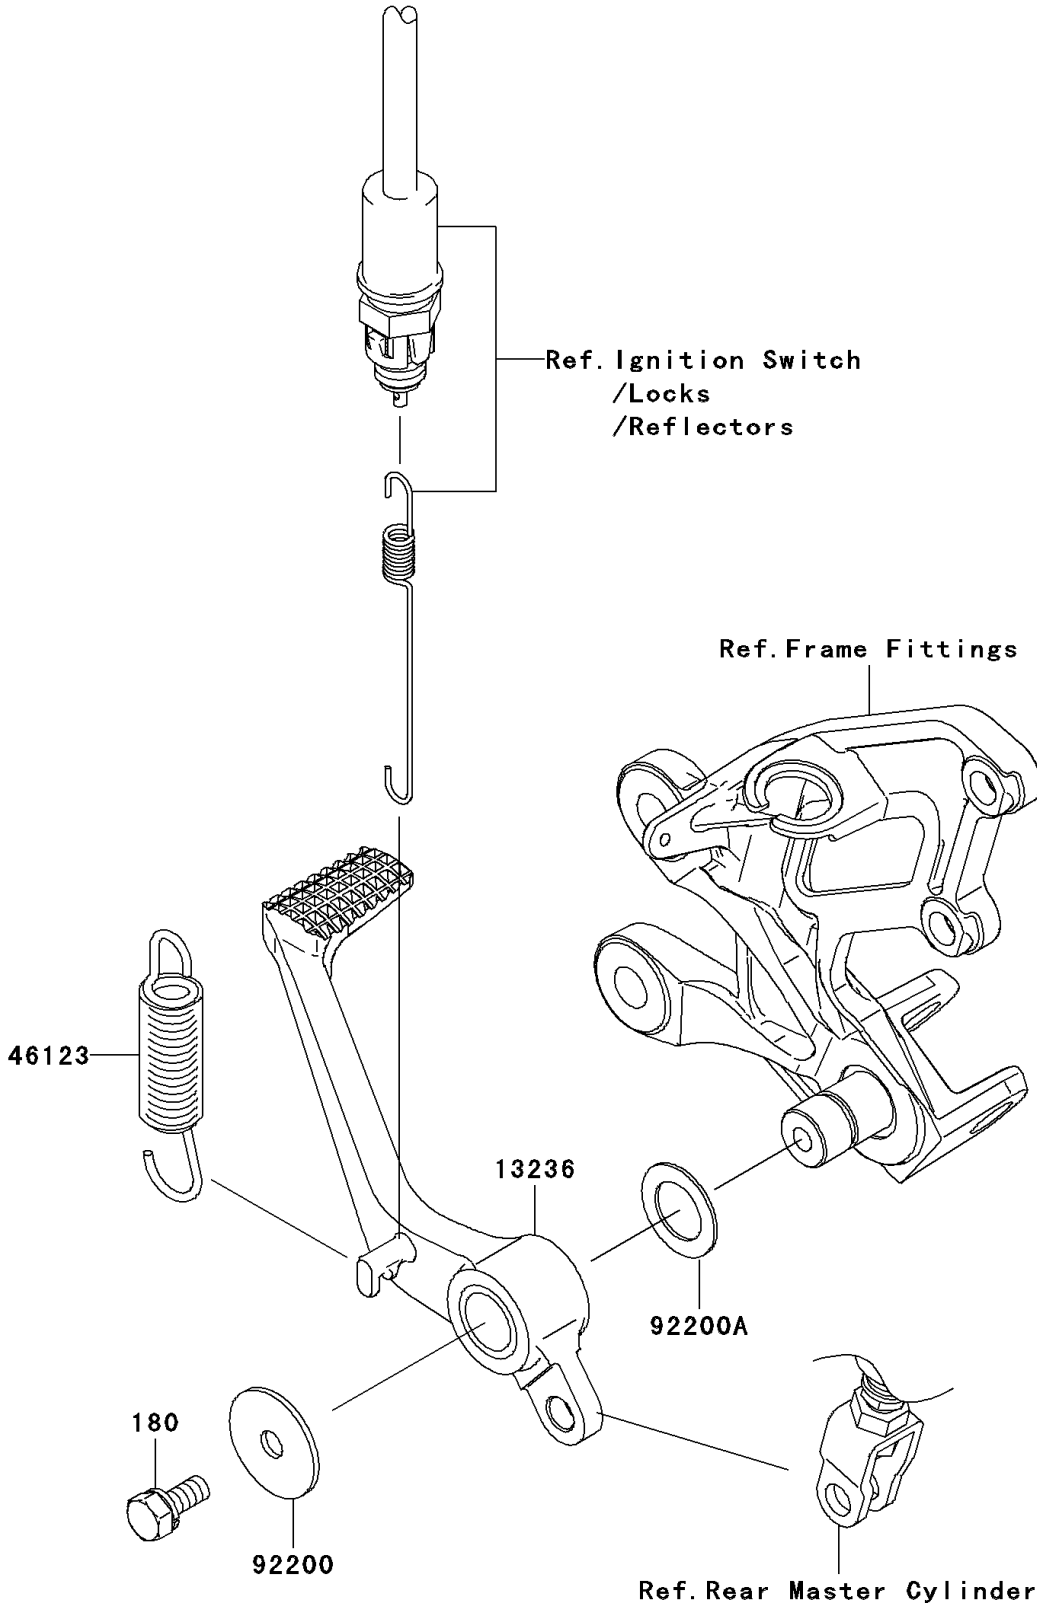

2007 Ninja® ZX™-14 PARTS DIAGRAM

Brake Pedal/Torque Link

F2260

2007 Ninja® ZX™-14 PARTS LIST

Brake Pedal/Torque Link

ITEM NAME	PART NUMBER	QUANTITY
LEVER-COMP,BRAKE PEDAL (Ref # 13236)	13236-0096	1
BOLT-UPSET-WS,6X14 (Ref # 180)	180BA0614	1
SPRING-COMP,BRAKE PEDAL RETURN (Ref # 46123)	46123-0003	1
WASHER,7X28X1.6 (Ref # 92200)	92200-0279	1
WASHER,15.3X24X1.0 (Ref # 92200A)	92200-0280	1