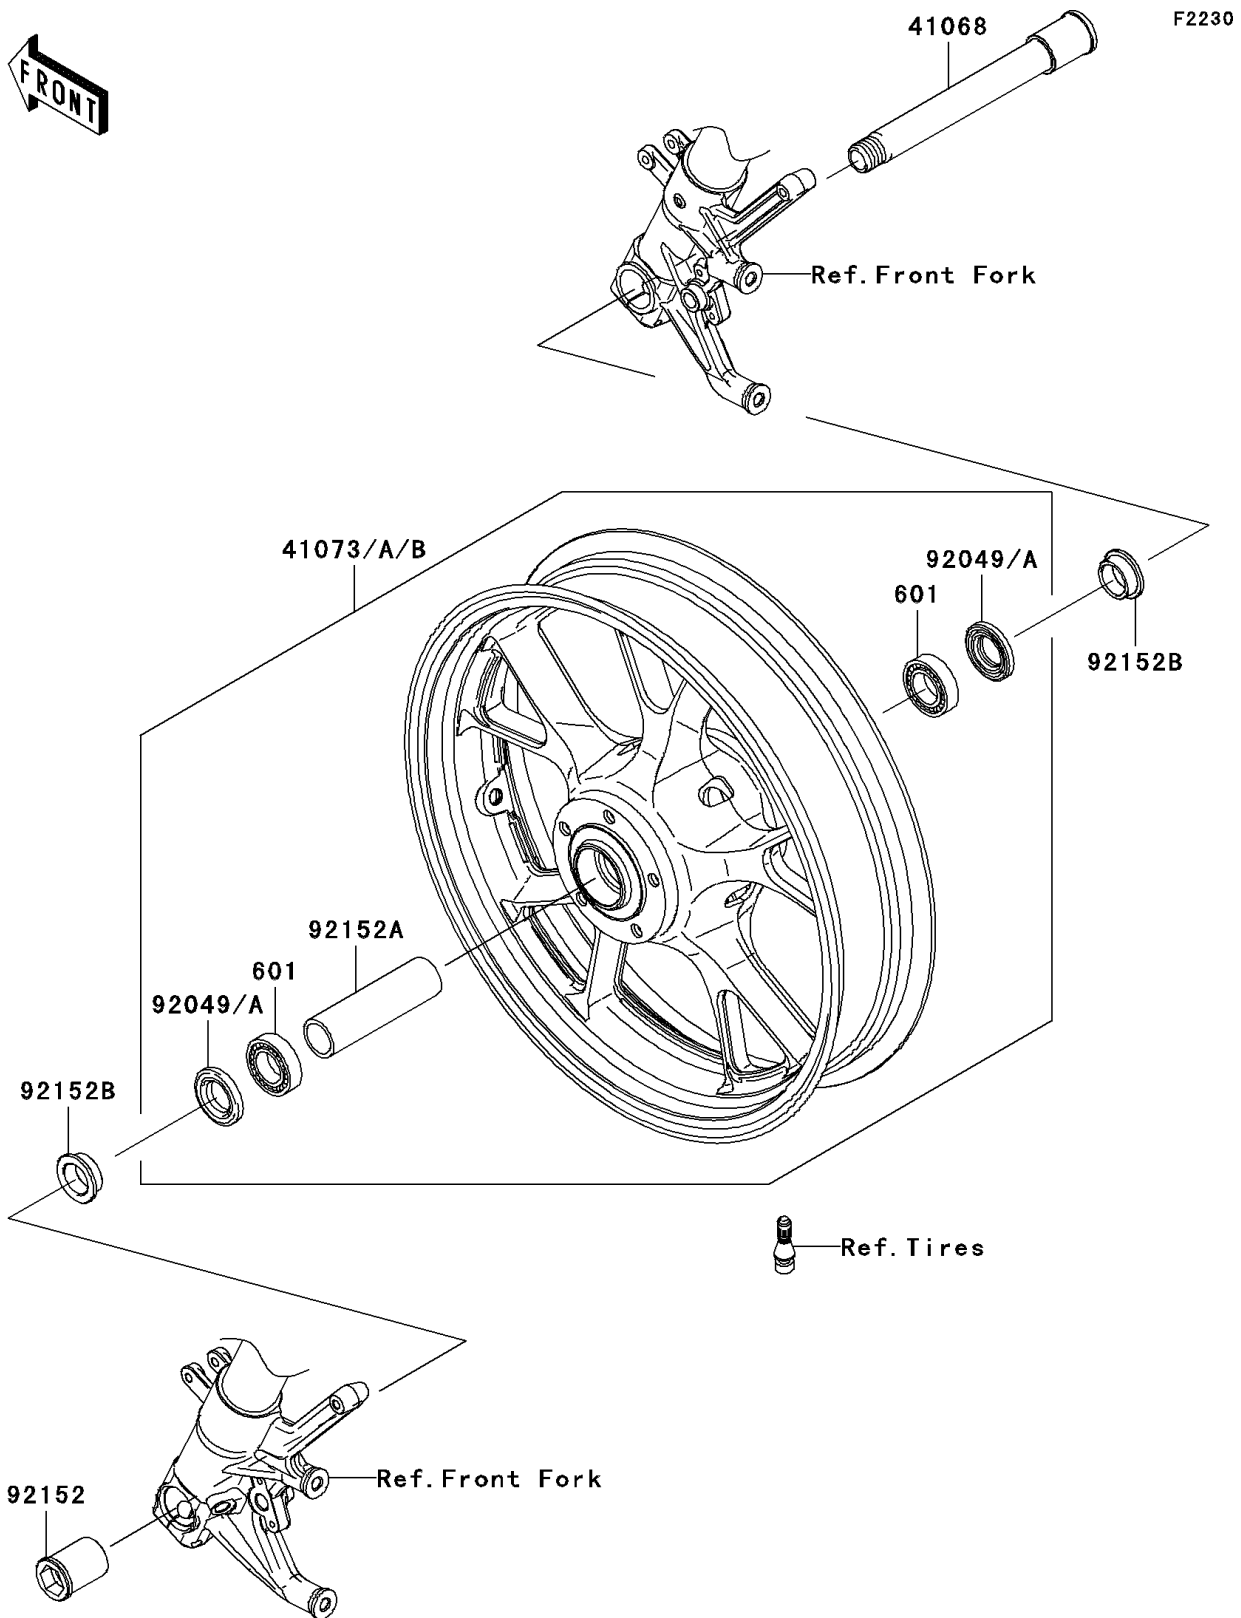

2007 Ninja® ZX™-14 PARTS DIAGRAM

Front Wheel

2007 Ninja® ZX™-14 PARTS LIST

Front Wheel

ITEM NAME	PART NUMBER	QUANTITY
AXLE,FR (Ref # 41068)	41068-0049	1
WHEEL-ASSY,FR,M.F.P.SILVER (Ref # 41073B)	41073-0105-795	1
BEARING-BALL,#6005UU (Ref # 601)	601B6005UU	2
SEAL-OIL,BJN-C2 32X47X5 (Ref # 92049)	92049-0050	2
COLLAR,FR AXLE,LH,L=44.5 (Ref # 92152)	92152-0240	1
COLLAR,FR HUB,L=115 (Ref # 92152A)	92152-0242	1
COLLAR,FR AXLE,L=13 (Ref # 92152B)	92152-0289	2