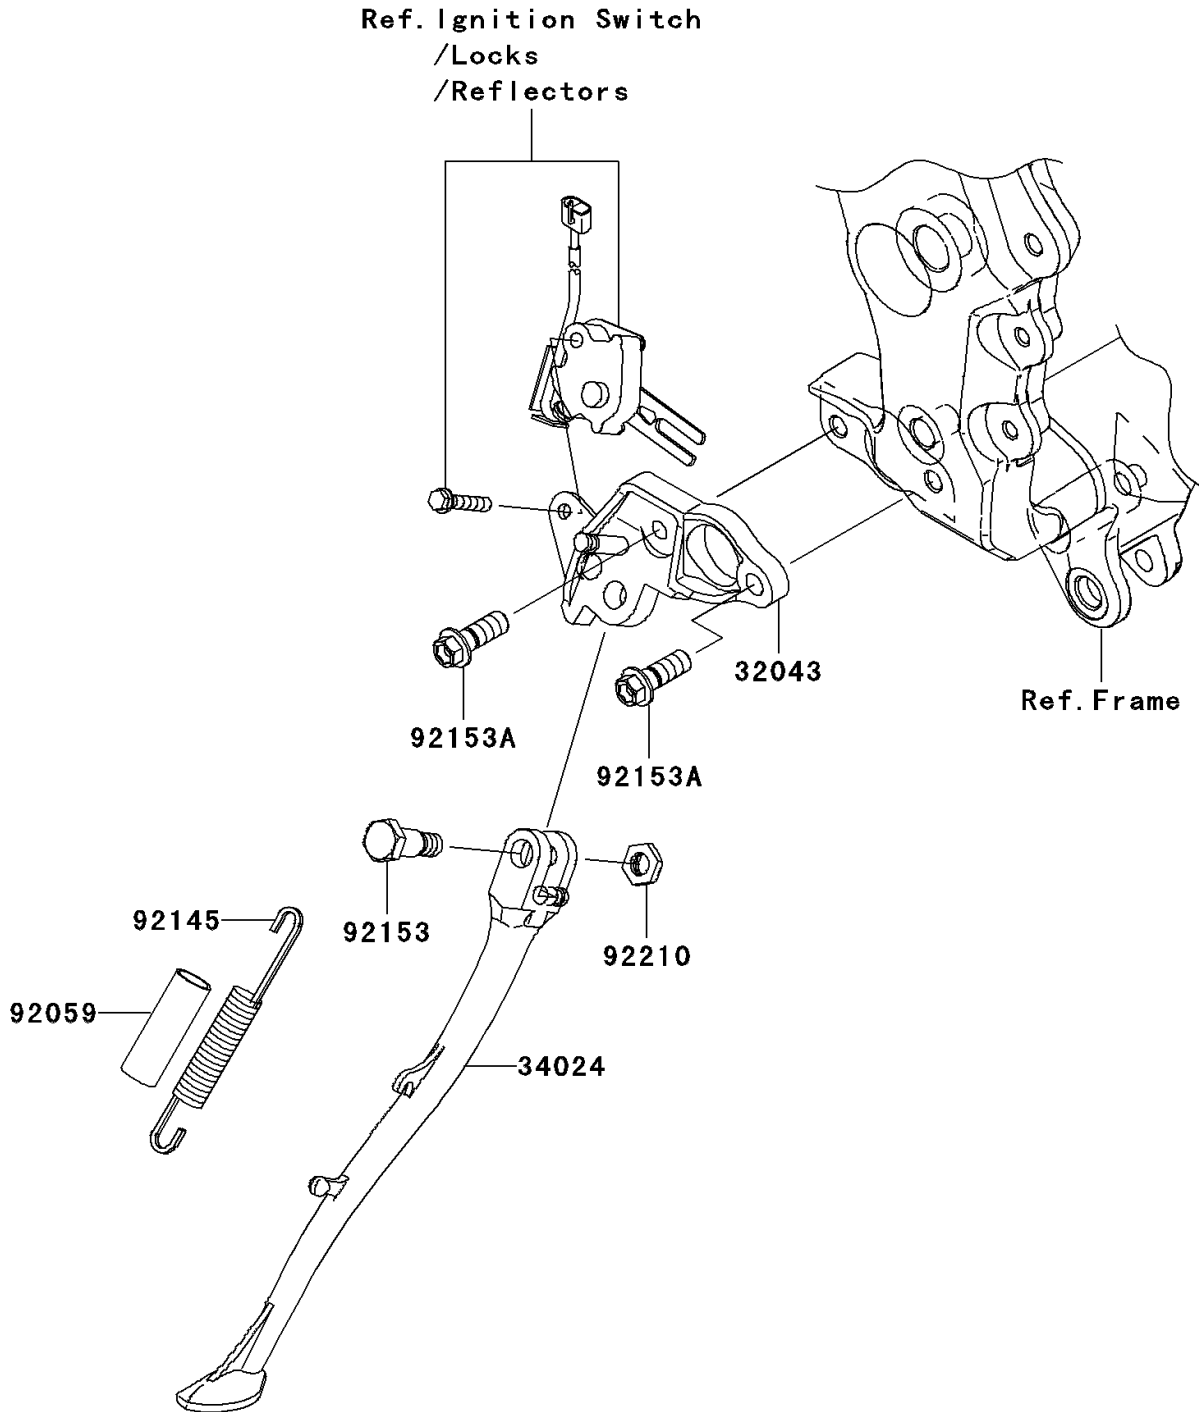

2007 Ninja® ZX™-14 PARTS DIAGRAM

Stand(s)

F2190

2007 Ninja® ZX™-14 PARTS LIST

Stand(s)

ITEM NAME	PART NUMBER	QUANTITY
BRACKET-STAND,SIDE,F.S.BLACK (Ref # 32043)	32043-0037-11E	1
STAND-SIDE,F.S.BLACK (Ref # 34024)	34024-0026-11E	1
TUBE,14X17X50 (Ref # 92059)	92059-1961	1
SPRING,SIDE STAND (Ref # 92145)	92145-0363	1
BOLT,SIDE STAND,10MM (Ref # 92153)	92153-1416	1
BOLT,FLANGED,10X28 (Ref # 92153A)	92153-1417	2
NUT,LOCK,10MM (Ref # 92210)	92210-0278	1