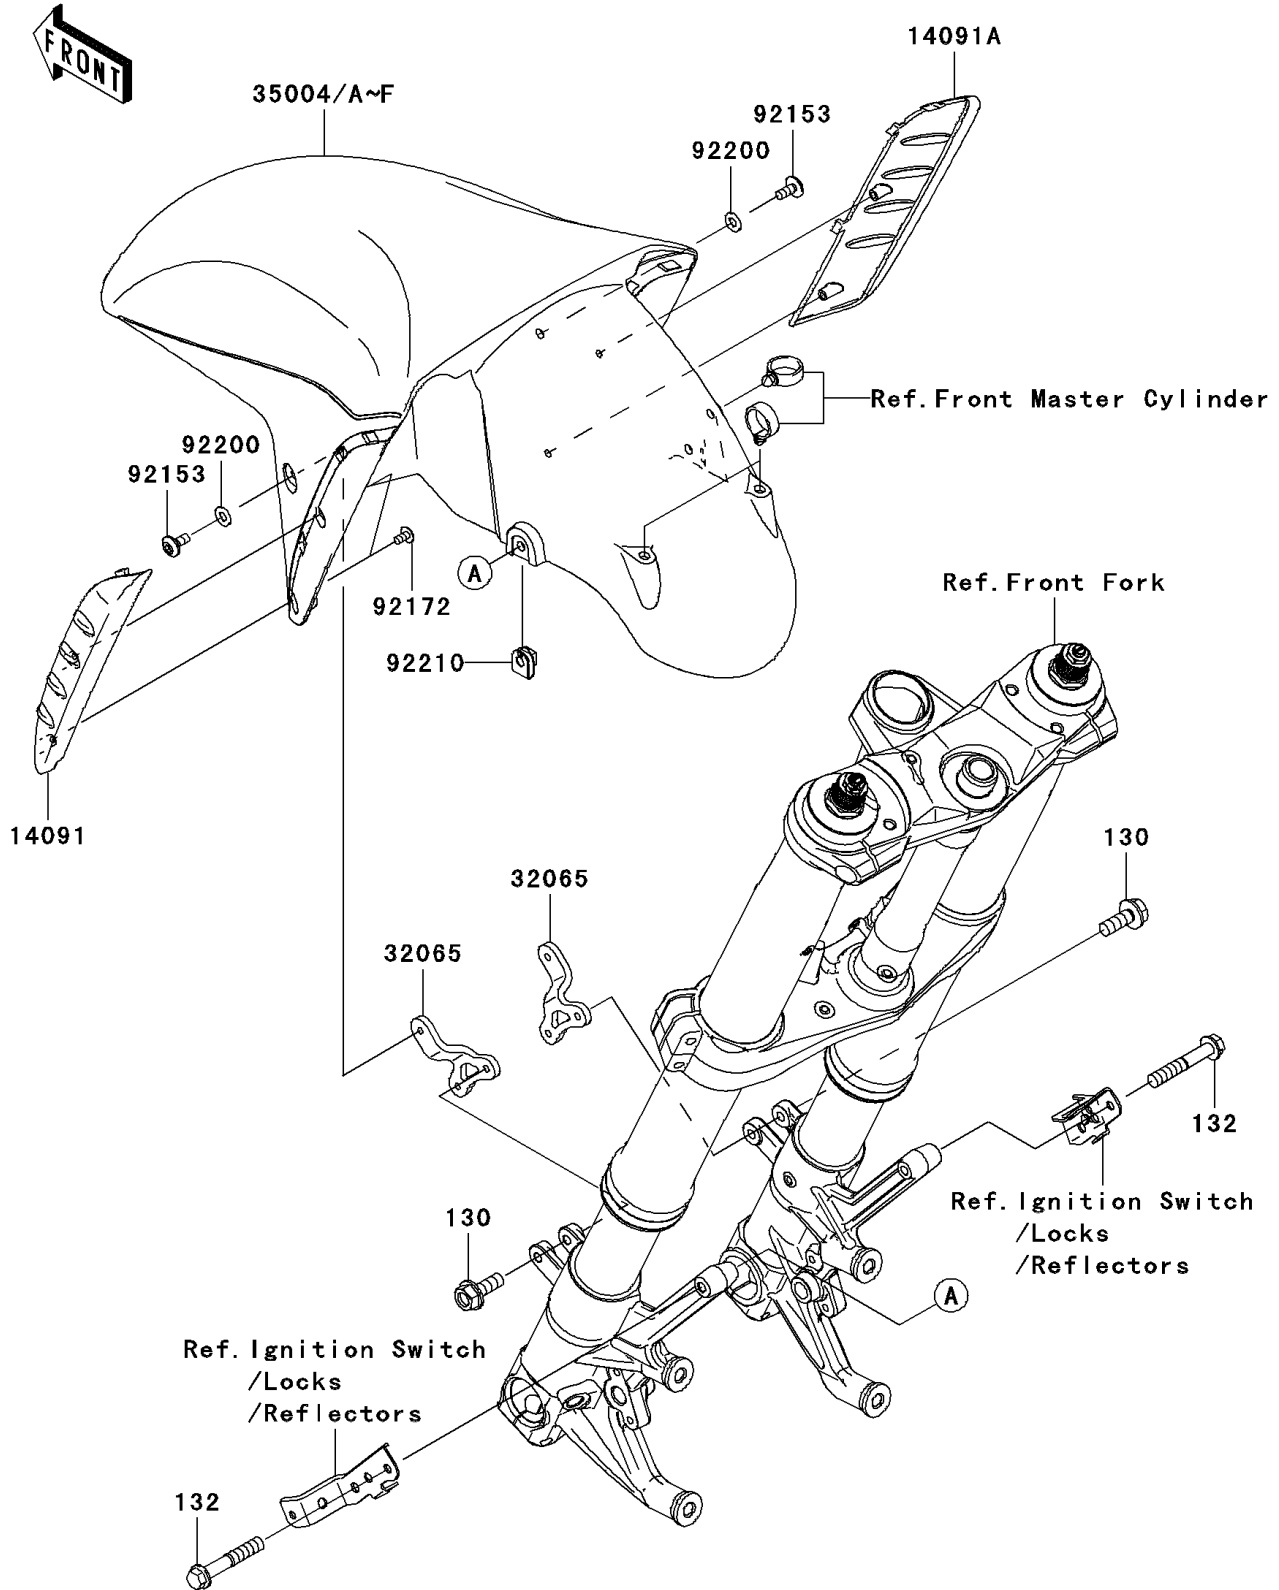

# 2007 Ninja® ZX™-14 PARTS DIAGRAM

Front Fender(s)

F2171

## 2007 Ninja® ZX™-14 PARTS LIST

### Front Fender(s)

| ITEM NAME                            | PART NUMBER    | QUANTITY |
|--------------------------------------|----------------|----------|
| BOLT-FLANGED,6X16 (Ref # 130)        | 130BA0616      | 4        |
| BOLT-FLANGED-SMALL,6X35 (Ref # 132)  | 132BA0635      | 2        |
| COVER,FRONT FENDER,LH (Ref # 14091)  | 14091-0598     | 1        |
| COVER,FRONT FENDER,RH (Ref # 14091A) | 14091-0599     | 1        |
| BRACKET-FENDER (Ref # 32065)         | 32065-0020     | 2        |
| FENDER-FRONT,M.BLACK (Ref # 35004A)  | 35004-0056-17K | 1        |
| FENDER-FRONT,SILVER (Ref # 35004B)   | 35004-0056-17M | 1        |
| FENDER-FRONT,C.P.BLUE (Ref # 35004F) | 35004-0056-723 | 1        |
| BOLT,SOCKET,6X14 (Ref # 92153)       | 92153-1612     | 2        |
| SCREW,TAPPING,5X10 (Ref # 92172)     | 92172-0262     | 4        |
| WASHER,6.5X14X1 (Ref # 92200)        | 92200-1388     | 2        |
| NUT,6MM (Ref # 92210)                | 92210-0277     | 2        |