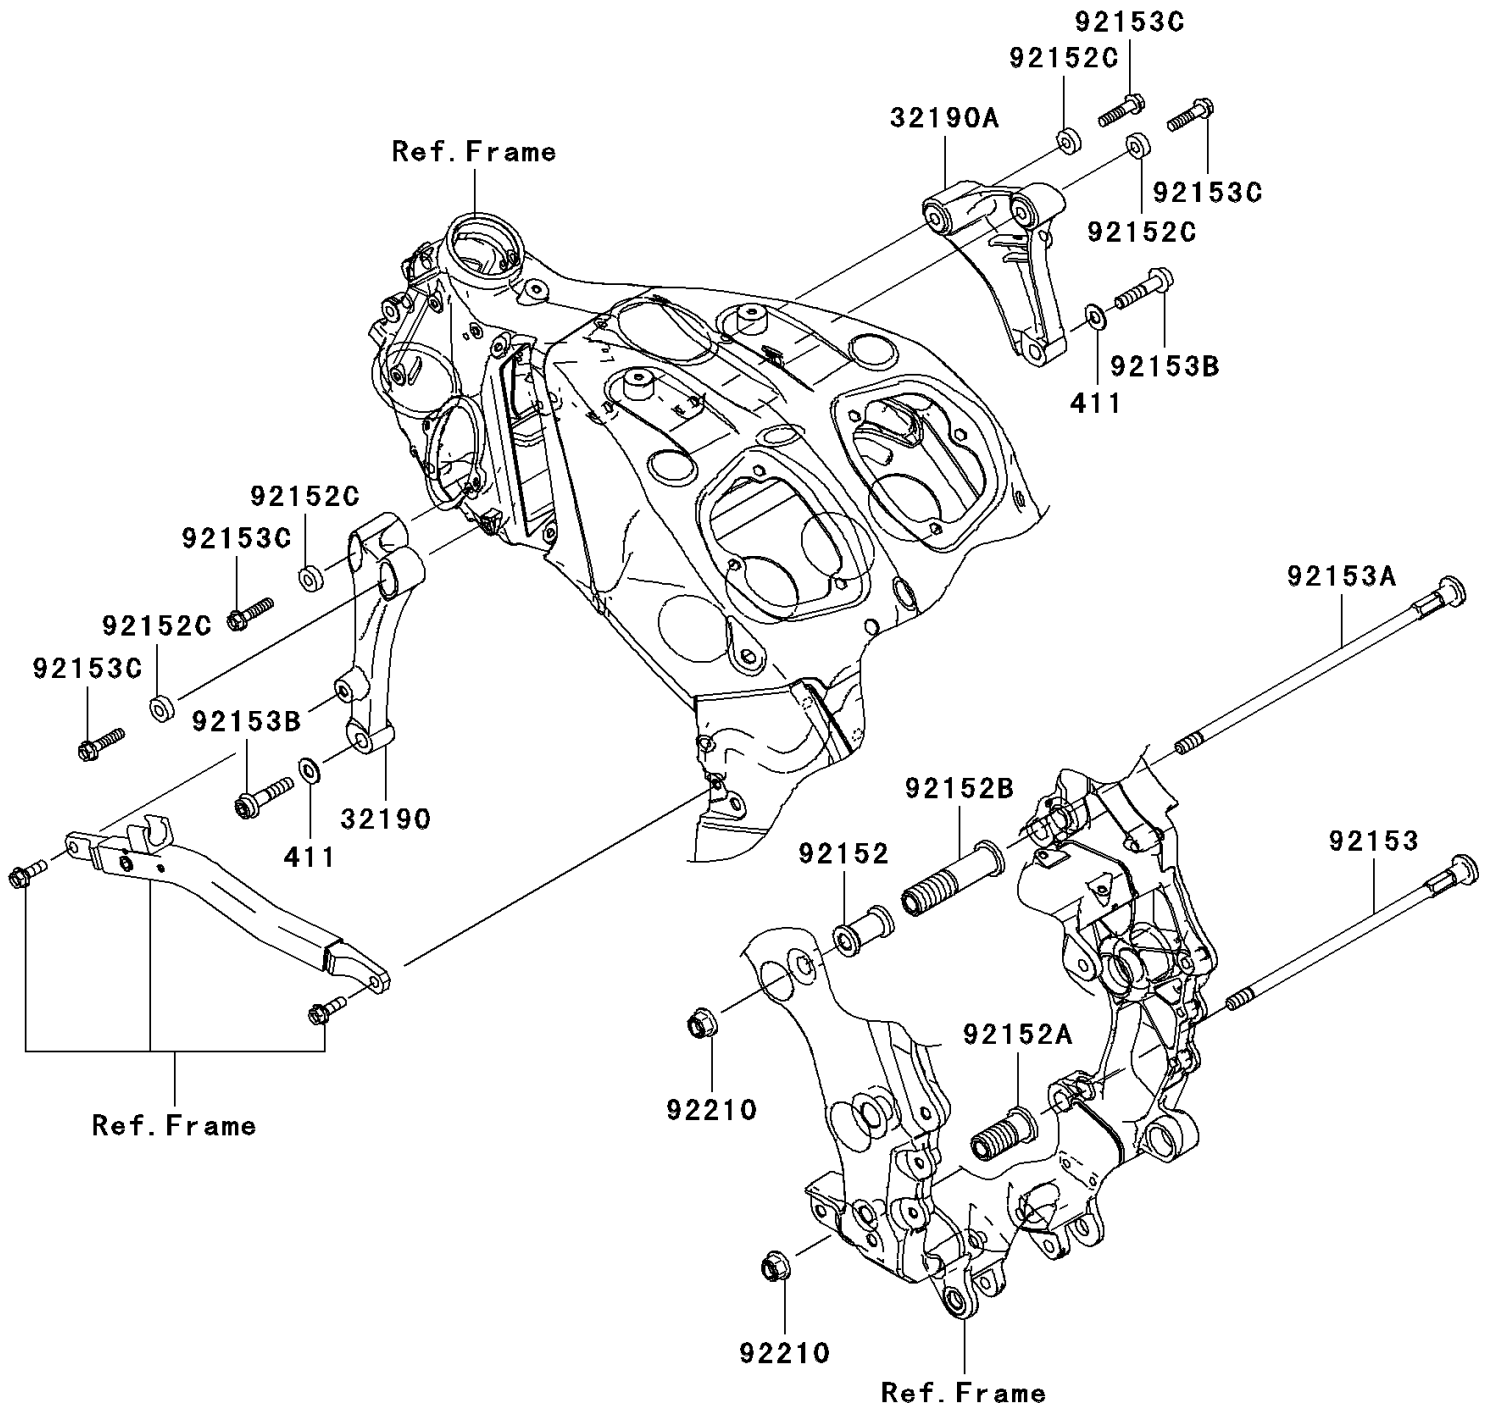

2007 Ninja® ZX™-14 PARTS DIAGRAM

Engine Mount

F2122

2007 Ninja® ZX™-14 PARTS LIST

Engine Mount

ITEM NAME	PART NUMBER	QUANTITY
BRACKET-ENGINE,FR,LH (Ref # 32190)	32190-0205	1
BRACKET-ENGINE,FR,RH (Ref # 32190A)	32190-0206	1
WASHER-PLAIN,10MM (Ref # 411)	411AA1000	2
COLLAR,L=43.2 (Ref # 92152)	92152-0368	1
COLLAR,ADJUST,RR,LWR (Ref # 92152A)	92152-0370	1
COLLAR,ADJUST,RR,UPP (Ref # 92152B)	92152-0371	1
COLLAR,8.8X20X7 (Ref # 92152C)	92152-0502	4
BOLT,12X268 (Ref # 92153)	92153-1619	1
BOLT,12X312 (Ref # 92153A)	92153-1620	1
BOLT,SOCKET,10X45 (Ref # 92153B)	92153-1769	2
BOLT,FLANGED,8X35 (Ref # 92153C)	92153-1770	4
NUT,LOCK,FLANGED,12MM (Ref # 92210)	92210-0287	2