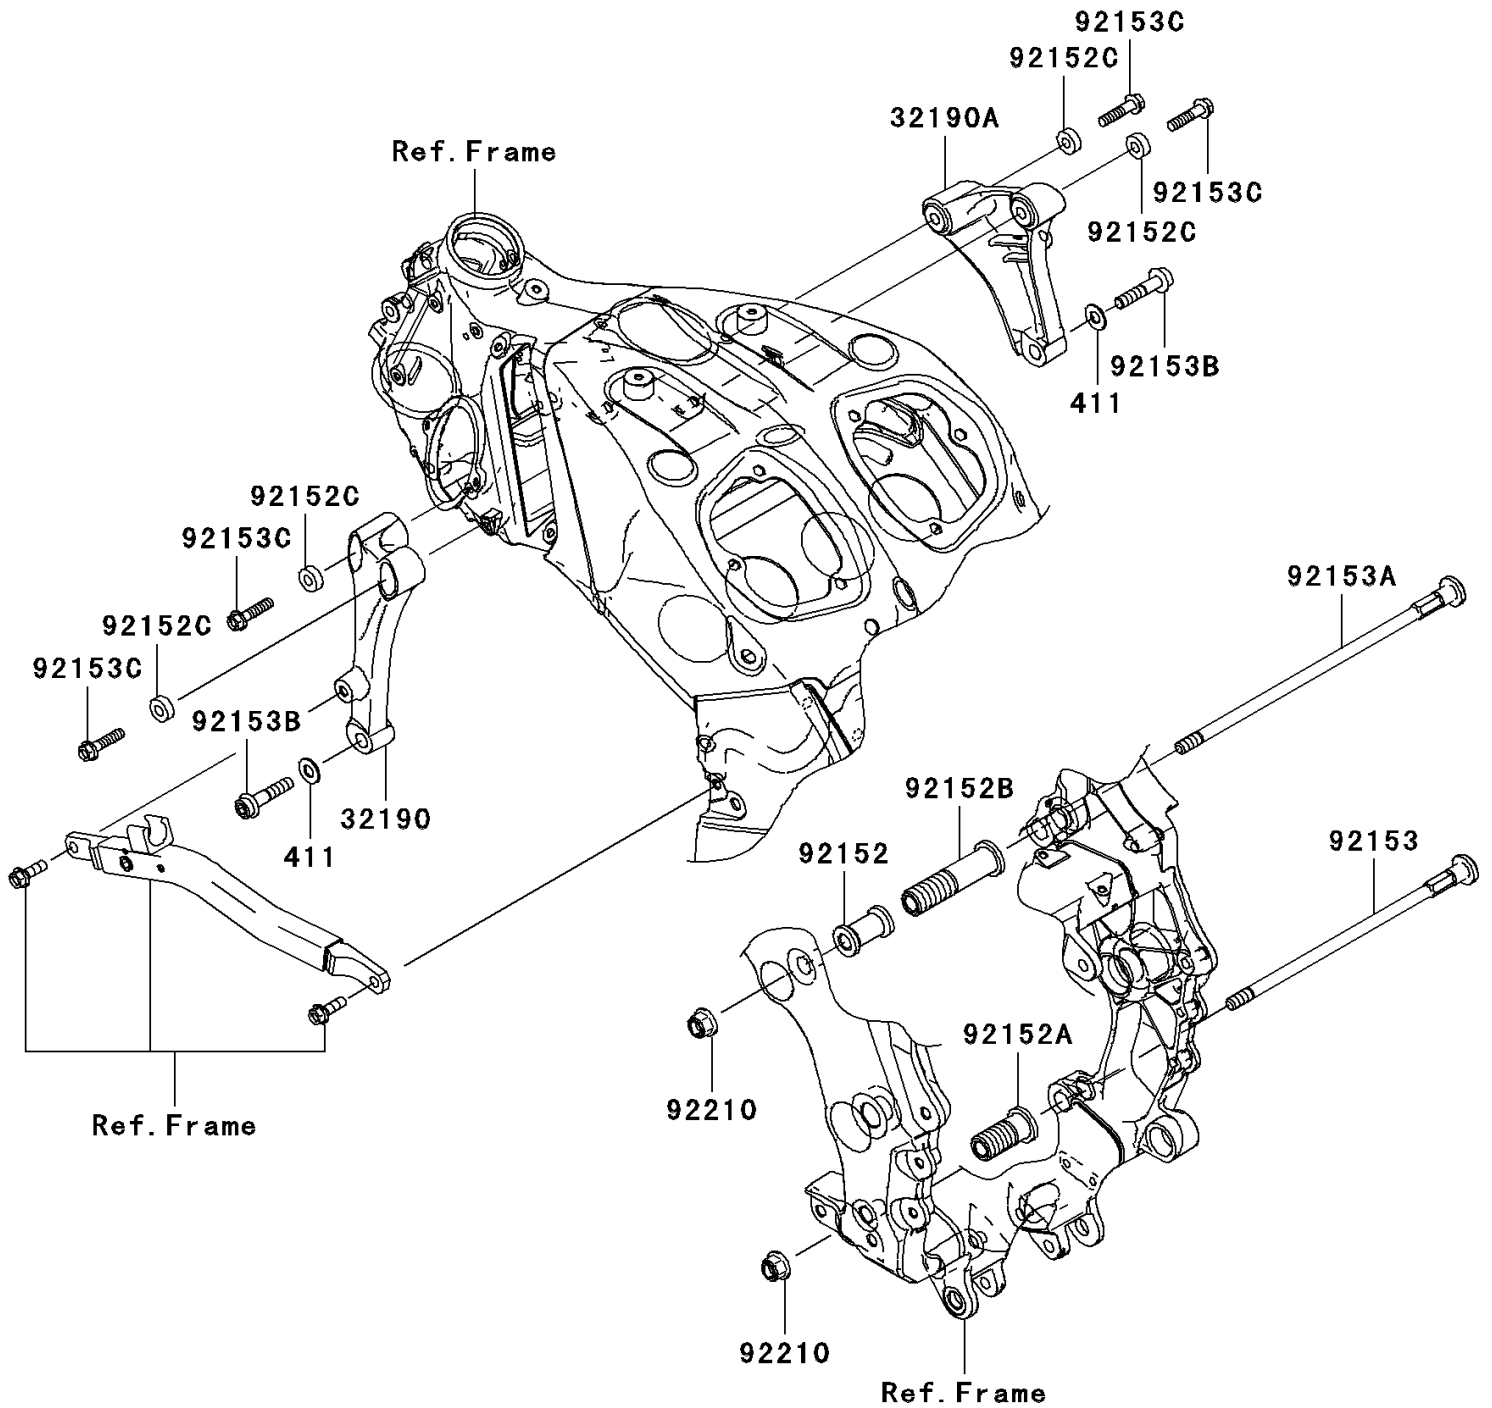

2007 Ninja® ZX™-14 PARTS DIAGRAM

Engine Mount

F2122

2007 Ninja® ZX™-14 PARTS LIST

Engine Mount

ITEM NAME	PART NUMBER	QUANTITY
BRACKET-ENGINE,FR,LH (Ref # 32190)	32190-0205	1
BRACKET-ENGINE,FR,RH (Ref # 32190A)	32190-0206	1
WASHER-PLAIN,10MM (Ref # 411)	411AA1000	2
COLLAR,L=43.2 (Ref # 92152)	92152-0368	1
COLLAR,ADJUST,RR,LWR (Ref # 92152A)	92152-0370	1
COLLAR,ADJUST,RR,UPP (Ref # 92152B)	92152-0371	1
COLLAR,8.8X20X7 (Ref # 92152C)	92152-0502	4
BOLT,12X268 (Ref # 92153)	92153-1619	1
BOLT,12X312 (Ref # 92153A)	92153-1620	1
BOLT,SOCKET,10X45 (Ref # 92153B)	92153-1769	2
BOLT,FLANGED,8X35 (Ref # 92153C)	92153-1770	4
NUT,LOCK,FLANGED,12MM (Ref # 92210)	92210-0287	2