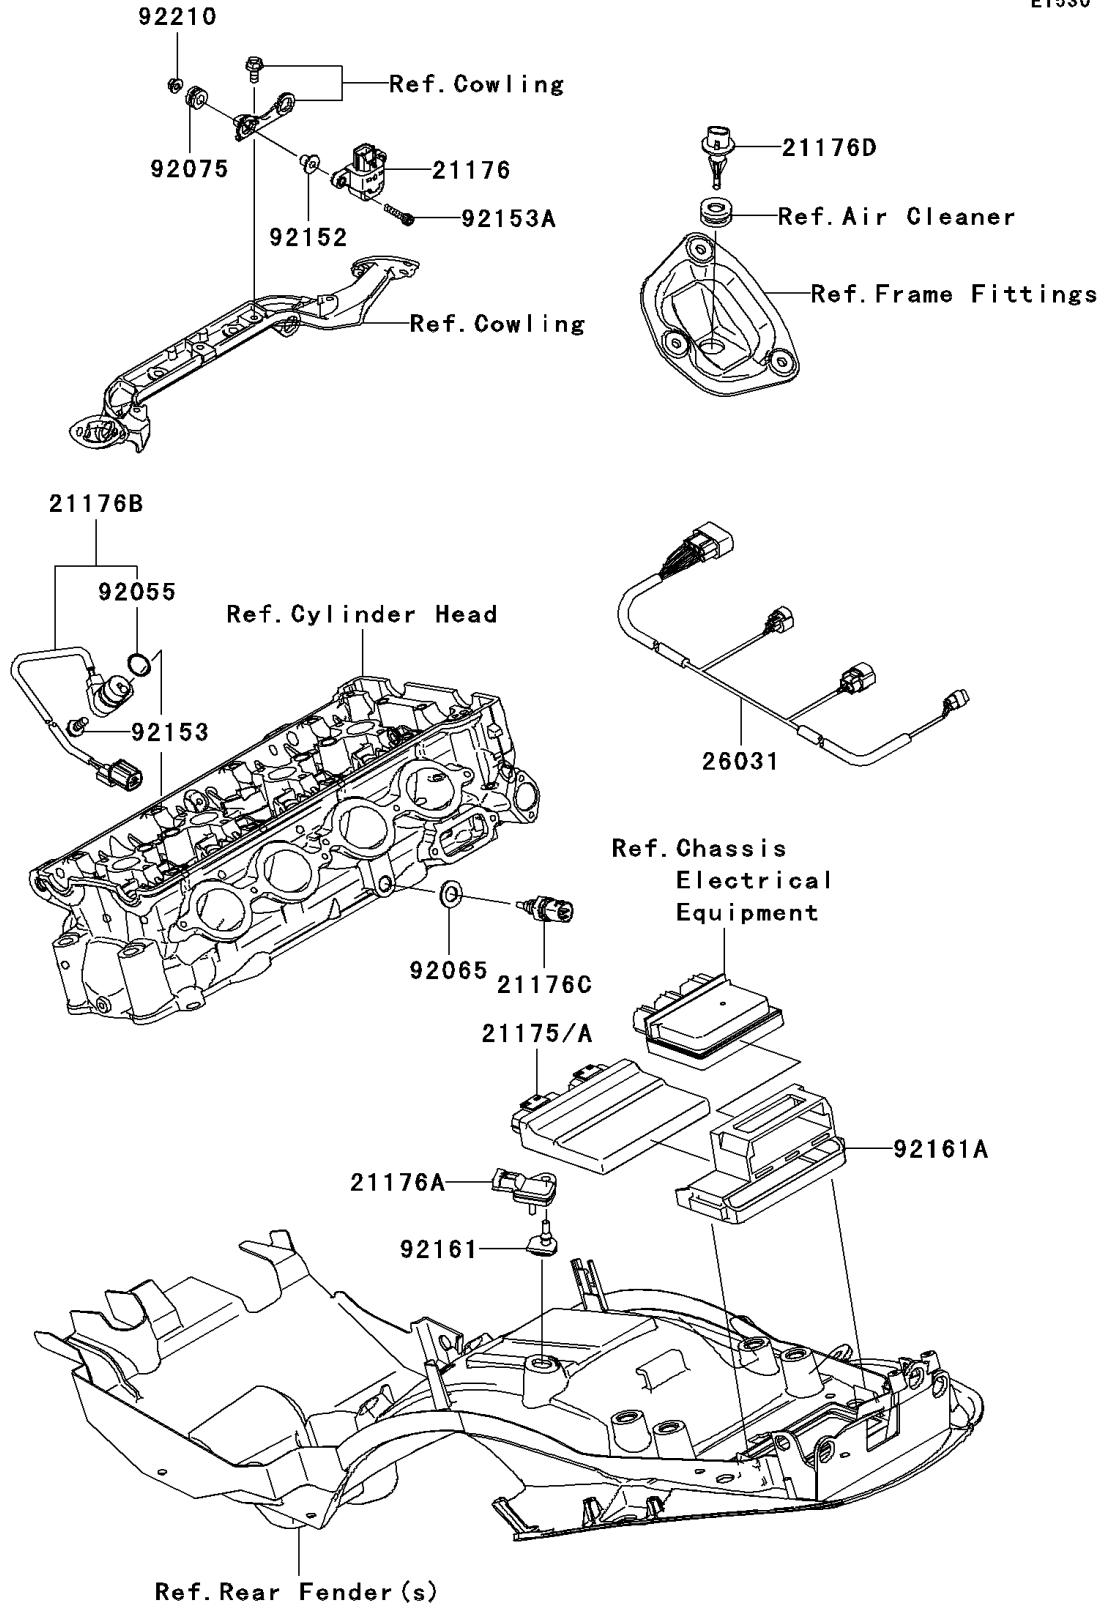

2007 Ninja® ZX™-14 PARTS DIAGRAM

Fuel Injection

E1530

2007 Ninja® ZX™-14 PARTS LIST

Fuel Injection

ITEM NAME	PART NUMBER	QUANTITY
CONTROL UNIT-ELECTRONIC (Ref # 21175)	21175-0084	1
CONTROL UNIT-ELECTRONIC (Ref # 21175A)	21175-0089	1
SENSOR,VEHICLE-DOWN (Ref # 21176)	21176-0026	1
SENSOR,PRESSURE (Ref # 21176A)	21176-0058	1
SENSOR,CAM (Ref # 21176B)	21176-0064	1
SENSOR,WATER TEMP (Ref # 21176C)	21176-1120	1
SENSOR,AIR TEMP (Ref # 21176D)	21176-2106	1
HARNESS (Ref # 26031)	26031-0364	1
RING-O (Ref # 92055)	92055-1639	1
GASKET,12X22X2 (Ref # 92065)	92065-097	1
DAMPER (Ref # 92075)	92075-1912	2
COLLAR (Ref # 92152)	92152-0329	2
BOLT-FLANGED,6X16 (Ref # 92153)	92153-1584	1
BOLT,SOCKET,5X22 (Ref # 92153A)	92153-1597	2
DAMPER (Ref # 92161)	92161-0041	1
DAMPER,ECU (Ref # 92161A)	92161-0288	1
NUT,5X0.8 (Ref # 92210)	92210-0242	2