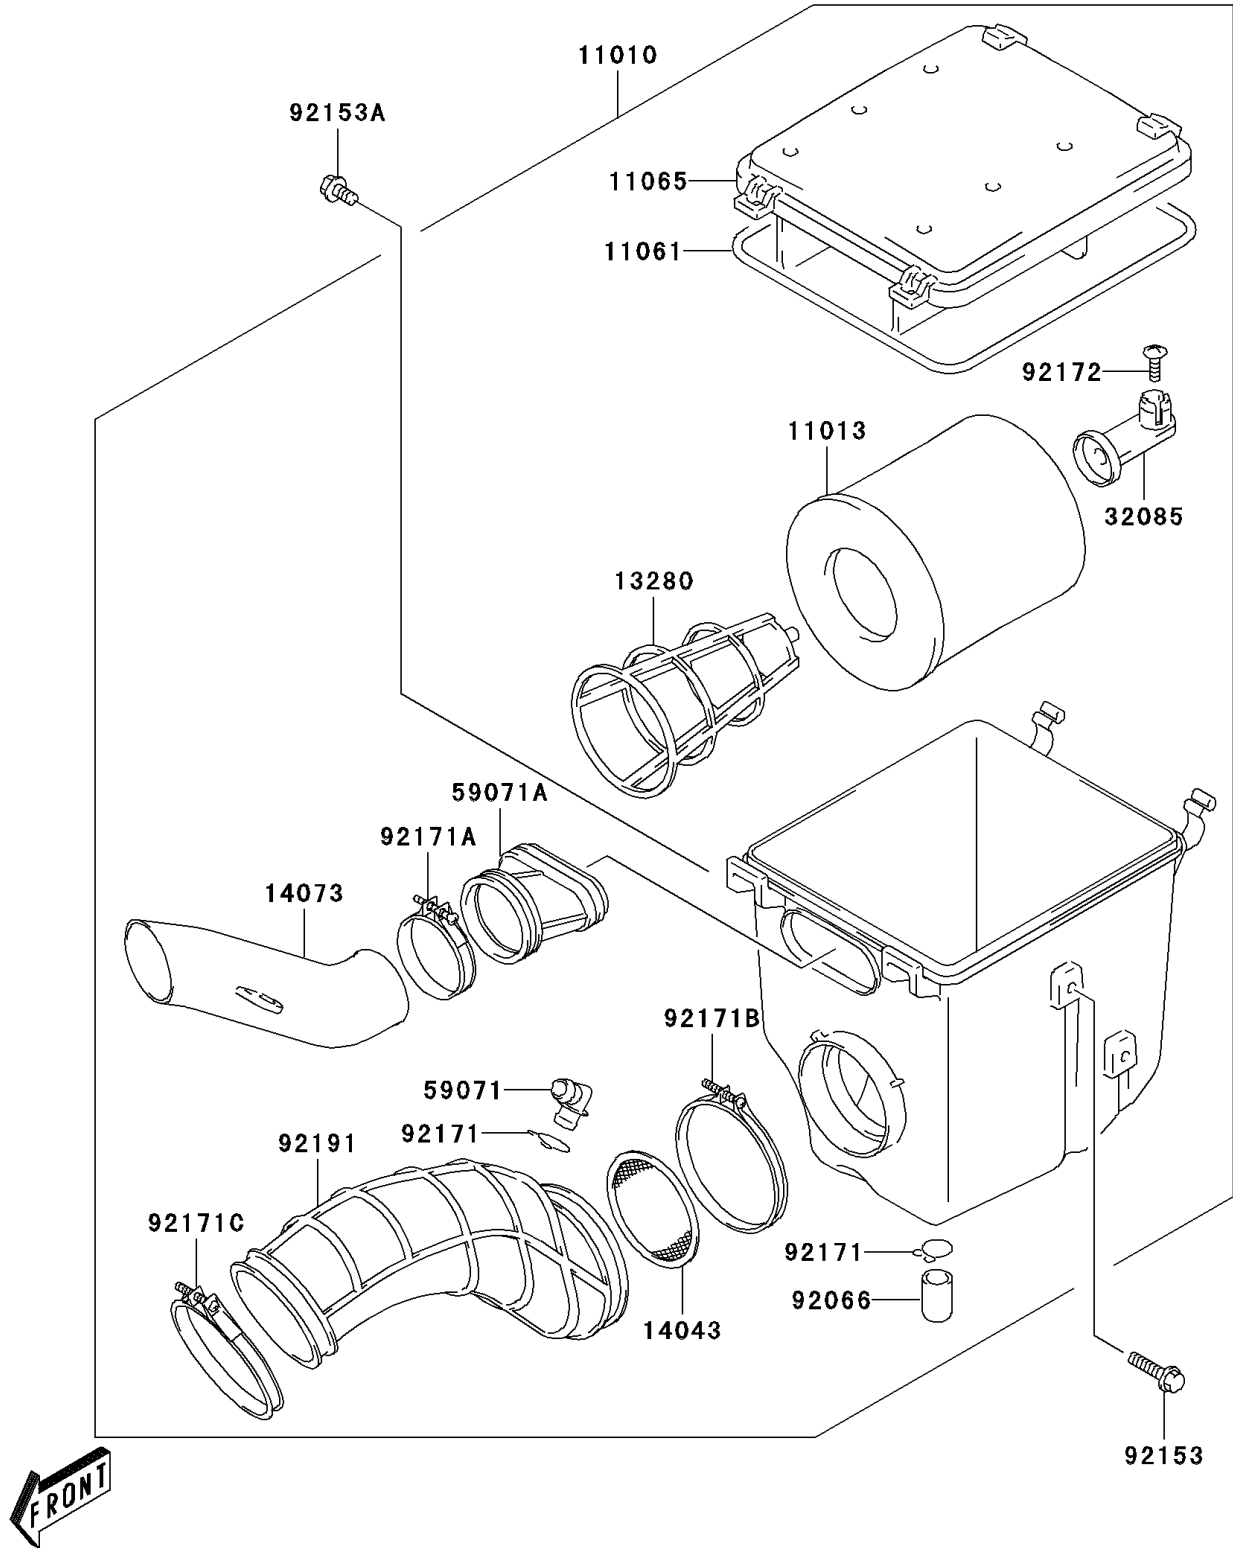

2006 KFX400 PARTS DIAGRAM

Air Cleaner

E1130

2006 KFX400 PARTS LIST

Air Cleaner

ITEM NAME	PART NUMBER	QUANTITY
FILTER-ASSY-AIR (Ref # 11010)	11010-S017	1
ELEMENT-AIR FILTER (Ref # 11013)	11013-S011	1
GASKET (Ref # 11061)	11061-S075	1
CAP,AIR CLEANER (Ref # 11065)	11065-S071	1
HOLDER (Ref # 13280)	13280-S024	1
FILTER (Ref # 14043)	14043-S004	1
DUCT,INLET (Ref # 14073)	14073-S011	1
STOPPER,HOLDER (Ref # 32085)	32085-S011	1
JOINT (Ref # 59071)	59071-S002	1
JOINT,INLET (Ref # 59071A)	59071-S005	1
PLUG (Ref # 92066)	92066-S004	1
BOLT (Ref # 92153)	92153-S002	2
BOLT (Ref # 92153A)	92153-S012	1
CLAMP (Ref # 92171)	92171-S006	2
CLAMP (Ref # 92171A)	92171-S089	1
CLAMP (Ref # 92171B)	92171-S091	1
CLAMP (Ref # 92171C)	92171-S102	1
SCREW (Ref # 92172)	92172-S055	1
TUBE,OUTLET (Ref # 92191)	92191-S060	1