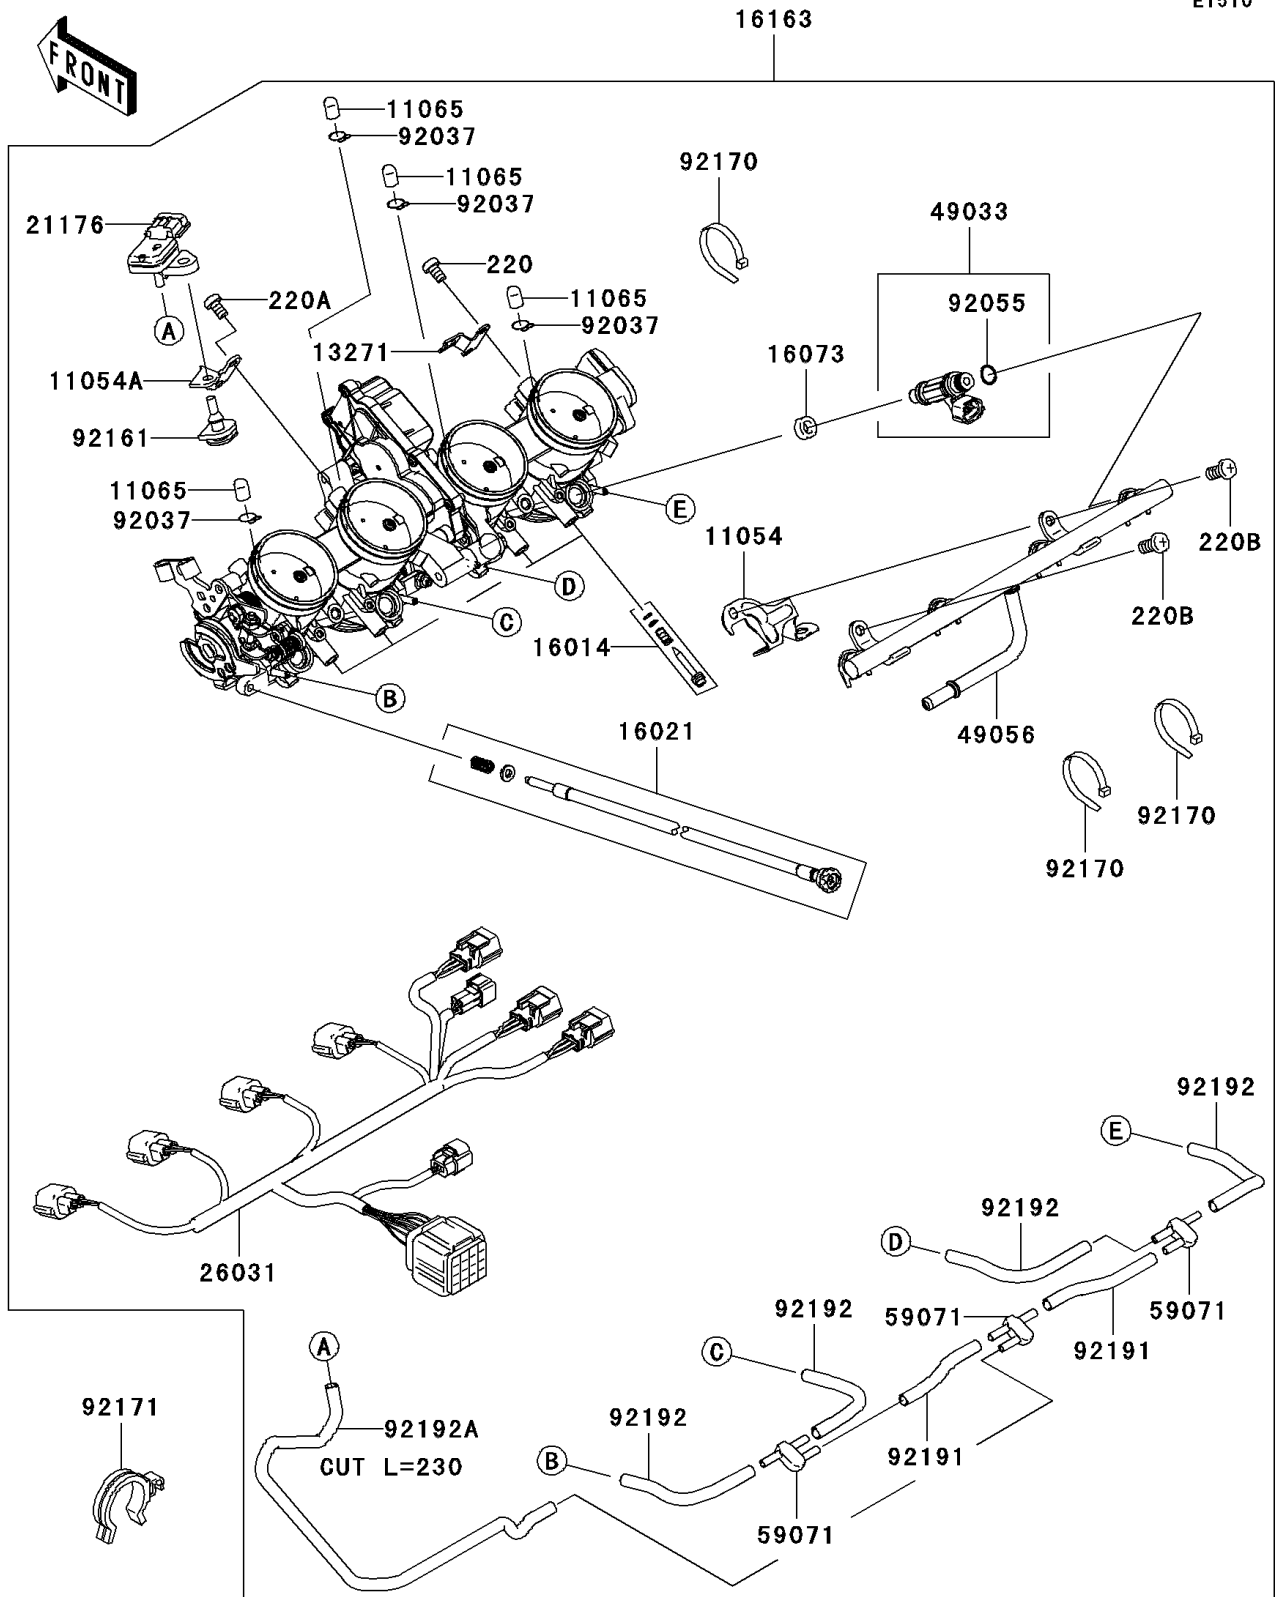

2007 Ninja® ZX™-14 PARTS DIAGRAM

Throttle

2007 Ninja® ZX™-14 PARTS LIST

Throttle

ITEM NAME	PART NUMBER	QUANTITY
BRACKET (Ref # 11054)	11054-0554	1
BRACKET (Ref # 11054A)	11054-0556	1
CAP (Ref # 11065)	11065-0072	4
PLATE (Ref # 13271)	13271-0792	1
SCREW-PILOT AIR (Ref # 16014)	16014-0005	4
SCREW-THROTTLE STOP (Ref # 16021)	16021-0007	1
INSULATOR,INJECTER (Ref # 16073)	16073-1123	4
THROTTLE-ASSY,44EIDW (Ref # 16163)	16163-0073	1
SENSOR,PRESSURE (Ref # 21176)	21176-0058	1
SCREW-PAN-CROSS,5X6 (Ref # 220)	220D0506	2
SCREW-PAN-CROSS,5X8 (Ref # 220A)	220D0508	2
SCREW-PAN-CROSS,6X12 (Ref # 220B)	220D0612	2
HARNESS (Ref # 26031)	26031-0431	1
NOZZLE-INJECTION (Ref # 49033)	49033-0010	4
PIPE-INJECTION (Ref # 49056)	49056-0017	1
JOINT (Ref # 59071)	59071-0022	3
CLAMP,TUBE (Ref # 92037)	92037-1124	4
RING-O,INJECTION NOZZLE (Ref # 92055)	92055-1622	4
DAMPER (Ref # 92161)	92161-0041	1
CLAMP (Ref # 92170)	92170-3749	3
CLAMP (Ref # 92171)	92171-0687	1
TUBE,3.2X7.4X70 (Ref # 92191)	92191-1552	2
TUBE (Ref # 92192)	92192-0131	4
TUBE (Ref # 92192A)	92192-0351	1