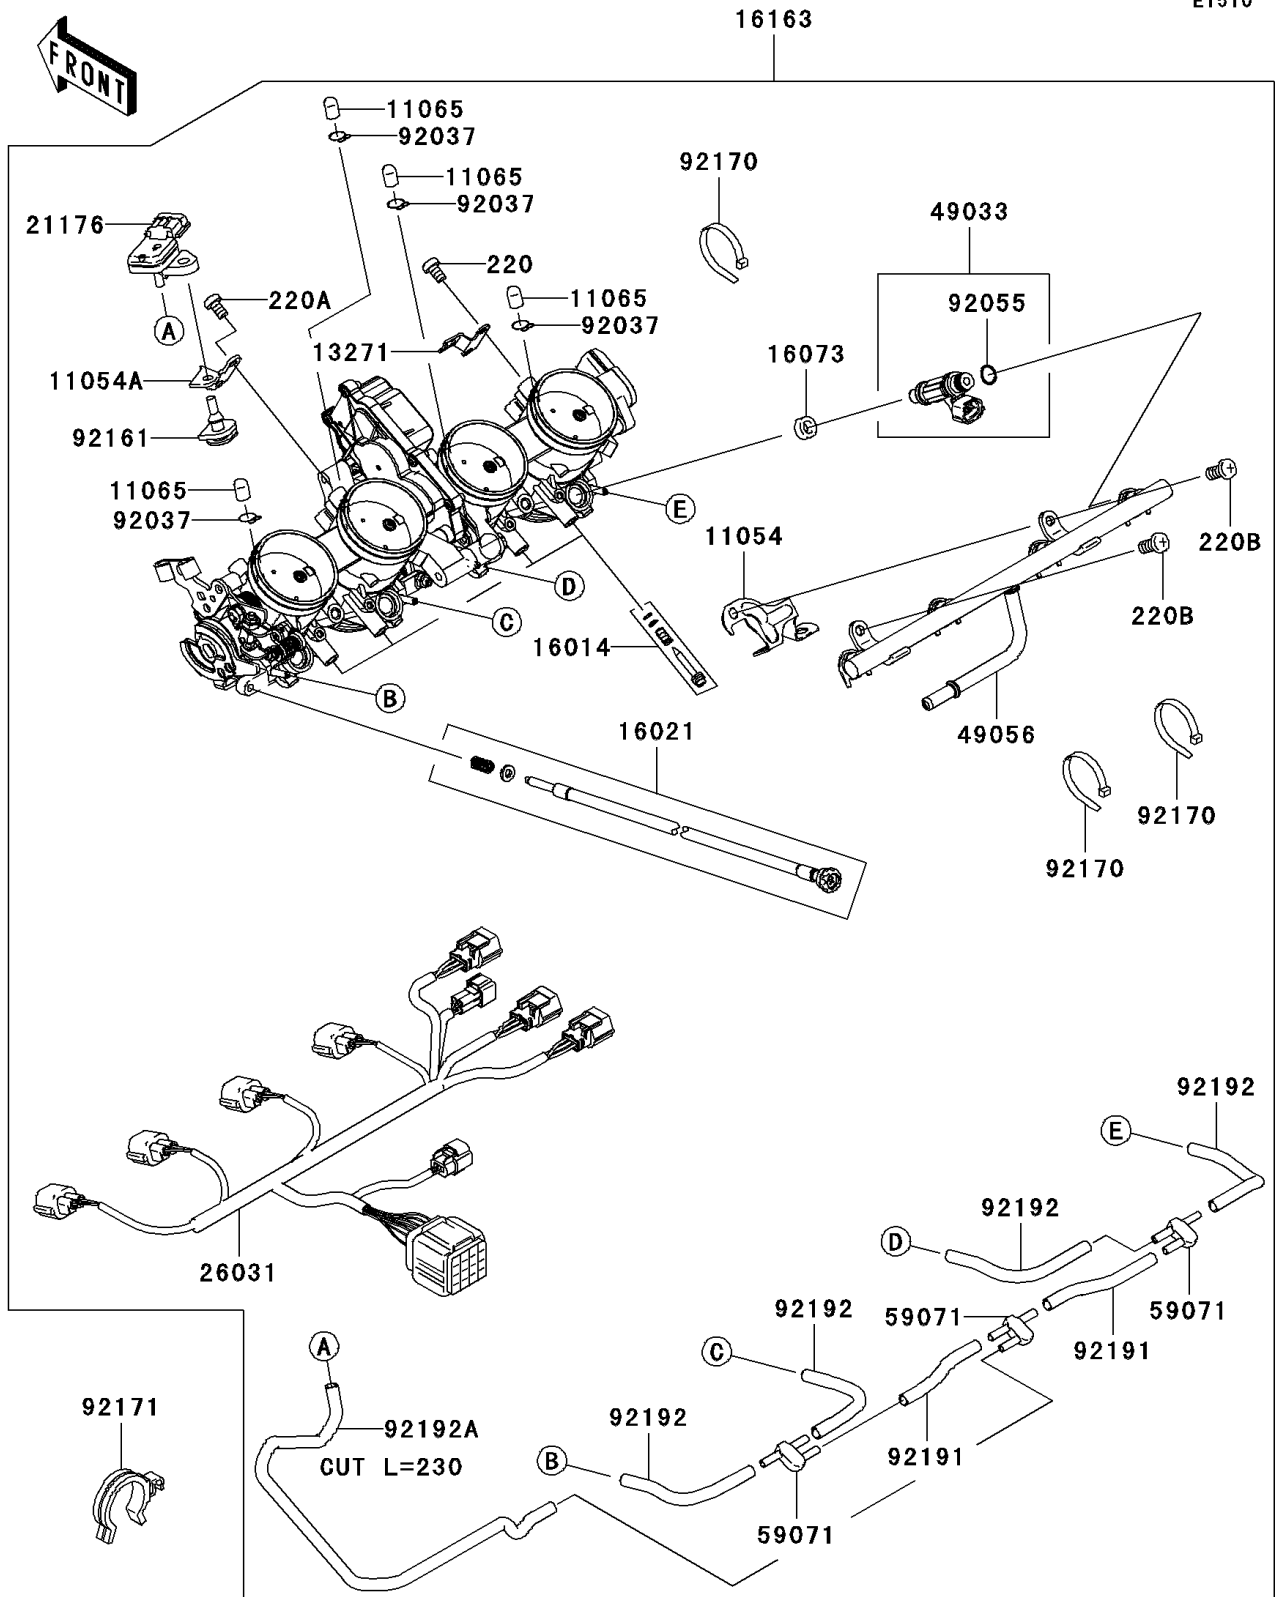

# 2007 Ninja® ZX™-14 PARTS DIAGRAM

Throttle

E1510

## 2007 Ninja® ZX™-14 PARTS LIST

### Throttle

ITEM NAME	PART NUMBER	QUANTITY
BRACKET (Ref # 11054)	11054-0554	1
BRACKET (Ref # 11054A)	11054-0556	1
CAP (Ref # 11065)	11065-0072	4
PLATE (Ref # 13271)	13271-0792	1
SCREW-PILOT AIR (Ref # 16014)	16014-0005	4
SCREW-THROTTLE STOP (Ref # 16021)	16021-0007	1
INSULATOR,INJECTER (Ref # 16073)	16073-1123	4
THROTTLE-ASSY,44EIDW (Ref # 16163)	16163-0073	1
SENSOR,PRESSURE (Ref # 21176)	21176-0058	1
SCREW-PAN-CROSS,5X6 (Ref # 220)	220D0506	2
SCREW-PAN-CROSS,5X8 (Ref # 220A)	220D0508	2
SCREW-PAN-CROSS,6X12 (Ref # 220B)	220D0612	2
HARNESS (Ref # 26031)	26031-0431	1
NOZZLE-INJECTION (Ref # 49033)	49033-0010	4
PIPE-INJECTION (Ref # 49056)	49056-0017	1
JOINT (Ref # 59071)	59071-0022	3
CLAMP,TUBE (Ref # 92037)	92037-1124	4
RING-O,INJECTION NOZZLE (Ref # 92055)	92055-1622	4
DAMPER (Ref # 92161)	92161-0041	1
CLAMP (Ref # 92170)	92170-3749	3
CLAMP (Ref # 92171)	92171-0687	1
TUBE,3.2X7.4X70 (Ref # 92191)	92191-1552	2
TUBE (Ref # 92192)	92192-0131	4
TUBE (Ref # 92192A)	92192-0351	1