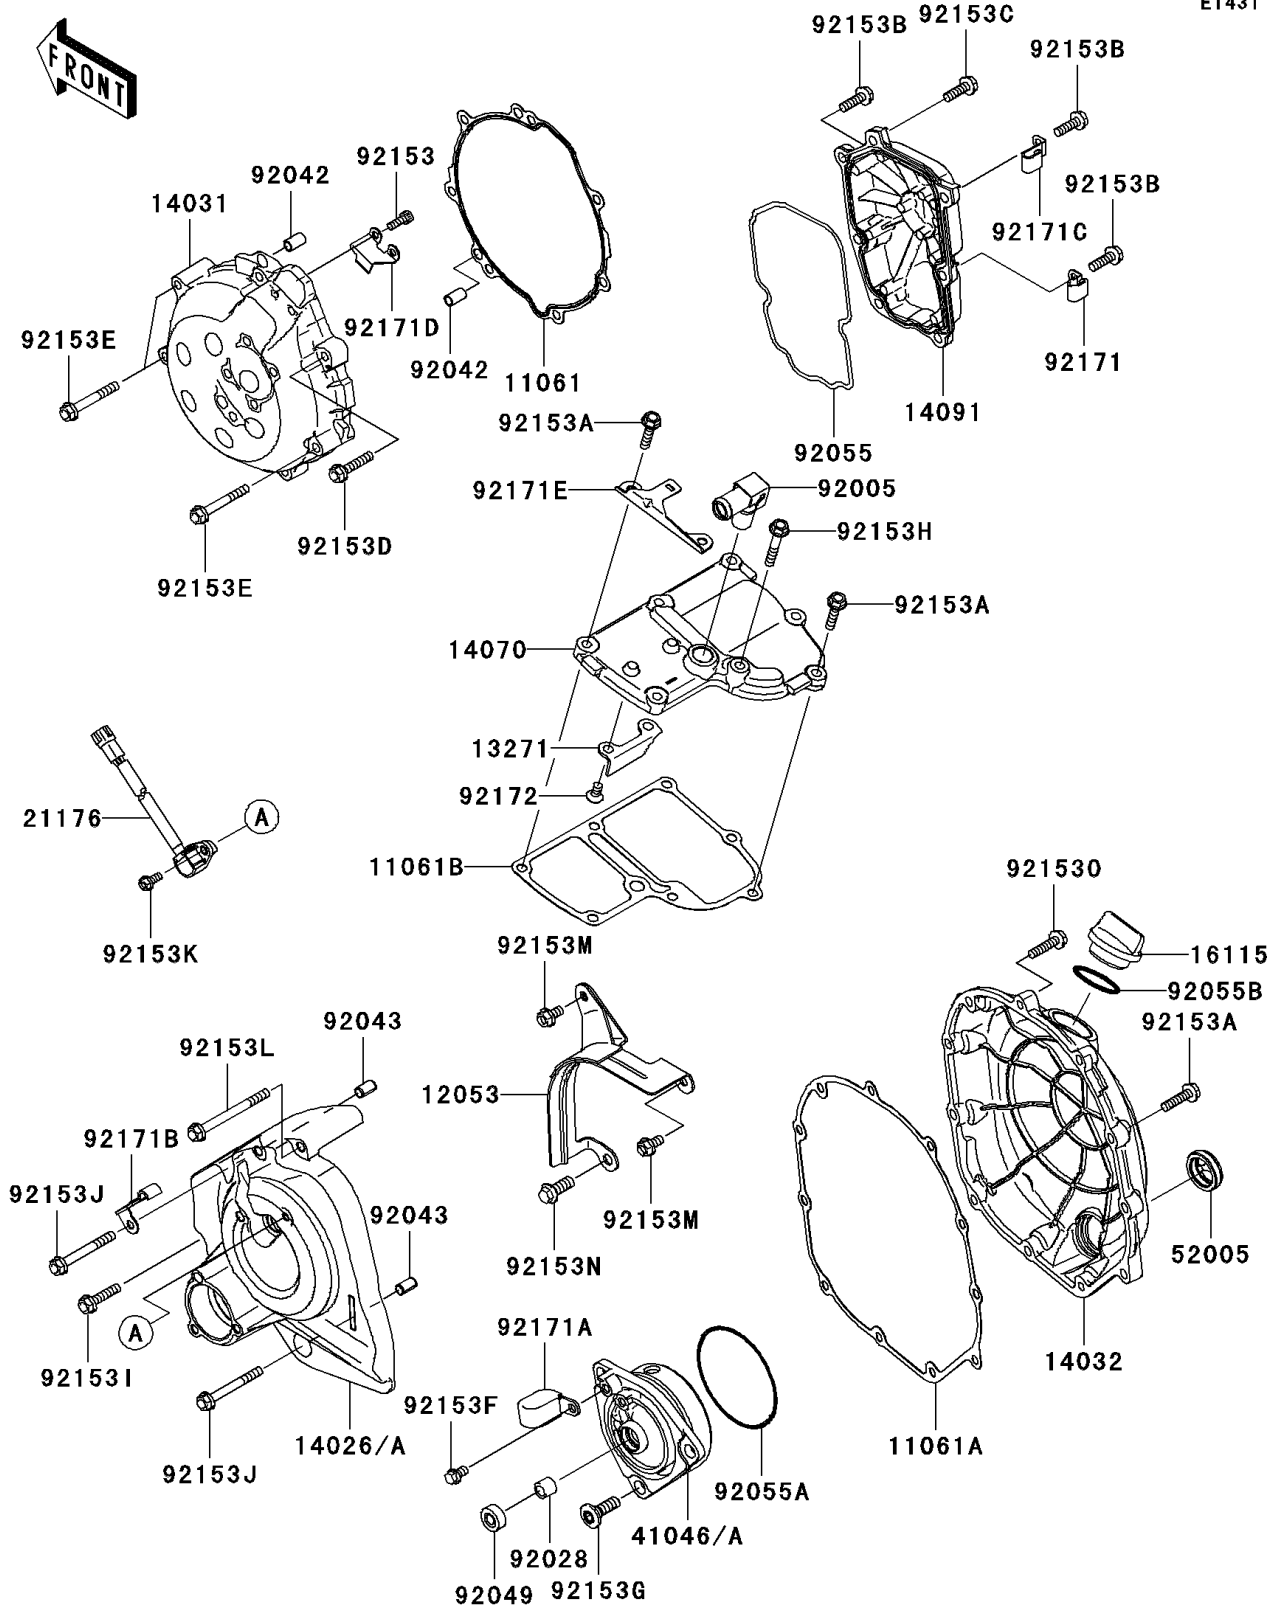

2007 Ninja® ZX™-14 PARTS DIAGRAM

Engine Cover(s)

E1431

2007 Ninja® ZX™-14 PARTS LIST

Engine Cover(s)

ITEM NAME	PART NUMBER	QUANTITY
GASKET,GENERATOR COVER (Ref # 11061)	11061-0197	1
GASKET,CLUTCH COVER (Ref # 11061A)	11061-0198	1
GASKET,BREATHER BODY (Ref # 11061B)	11061-0200	1
GUIDE-CHAIN (Ref # 12053)	12053-0097	1
PLATE (Ref # 13271)	13271-0768	1
COVER-CHAIN,F.S.BLACK (Ref # 14026A)	14026-0046-11E	1
COVER-GENERATOR,F.S.BLACK (Ref # 14031)	14031-0071-11E	1
COVER-CLUTCH,F.S.BLACK (Ref # 14032)	14032-0089-11E	1
BODY-BREATHER (Ref # 14070)	14070-0003	1
COVER,PULSER,F.S.BLACK (Ref # 14091)	14091-0627-11E	1
CAP-OIL FILLER (Ref # 16115)	16115-1009	1
SENSOR,SPEED (Ref # 21176)	21176-0049	1
HOUSING-BEARING (Ref # 41046A)	41046-0018	1
GAUGE (Ref # 52005)	52005-0024	1
FITTING (Ref # 92005)	92005-0044	1
BUSHING,8X12X10 (Ref # 92028)	92028-1750	1
PIN,DOWEL,6.3X8X14 (Ref # 92042)	92042-007	1
PIN,6.2X8X14 (Ref # 92043)	92043-1263	1
SEAL-OIL (Ref # 92049)	92049-1566	1
RING-O,PULSER COVER (Ref # 92055)	92055-0086	1
RING-O,75X2.5 (Ref # 92055A)	92055-0087	1
RING-O,31.7X2.4 (Ref # 92055B)	92055-049	1
BOLT,SOCKET,5X14 (Ref # 92153)	92153-1286	1
BOLT-FLANGED,6X25 (Ref # 92153A)	92153-1569	1
BOLT-FLANGED,6X20 (Ref # 92153B)	92153-1572	1
BOLT-FLANGED,6X20 (Ref # 92153C)	92153-1573	1
BOLT-FLANGED,6X30 (Ref # 92153D)	92153-1574	1
BOLT-FLANGED,6X45 (Ref # 92153E)	92153-1575	1
BOLT-FLANGED-SMALL,6X10 (Ref # 92153F)	92153-1577	1