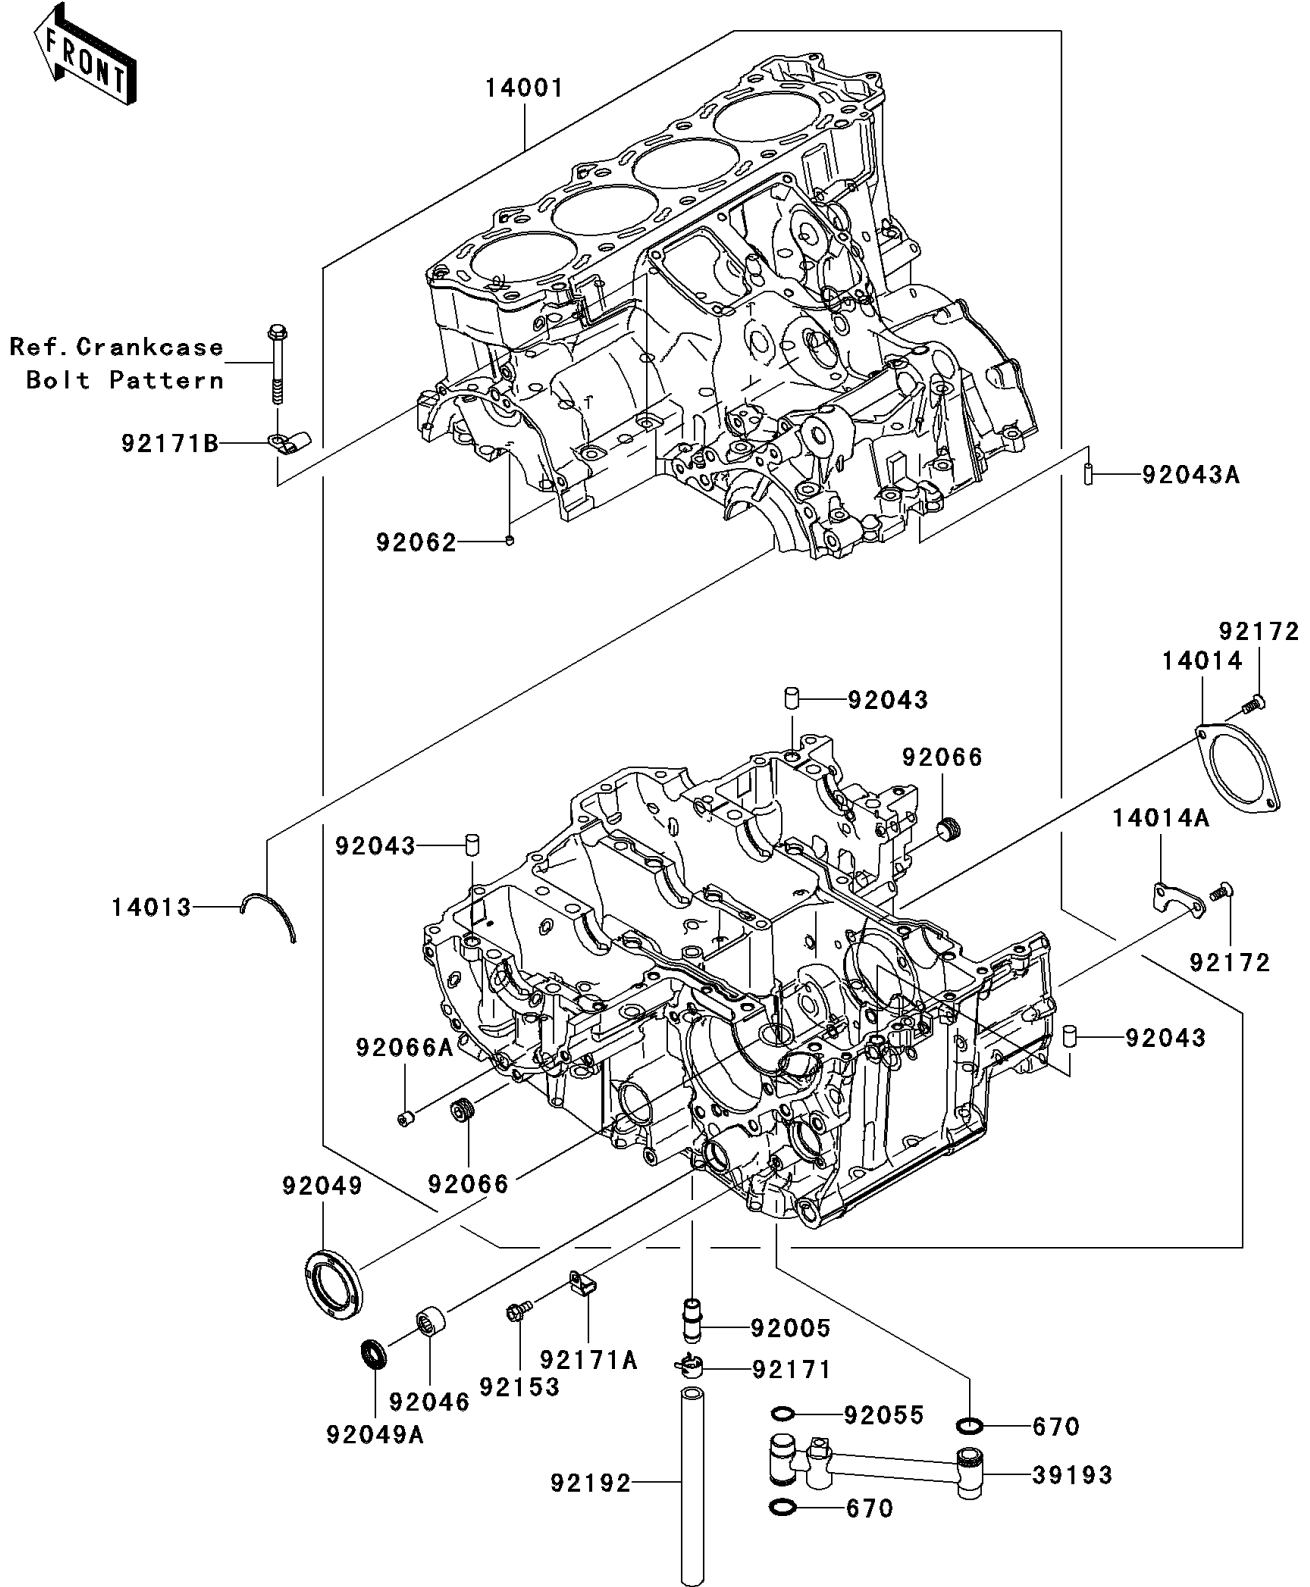

2007 Ninja® ZX™-14 PARTS DIAGRAM

Crankcase

E1411

2007 Ninja® ZX™-14 PARTS LIST

Crankcase

ITEM NAME	PART NUMBER	QUANTITY
SET-CRANKCASE (Ref # 14001)	14001-0089	1
RING-POSITION (Ref # 14013)	14013-1051	1
PLATE-POSITION (Ref # 14014)	14014-0022	1
PLATE-POSITION (Ref # 14014A)	14014-0023	1
PIPE-OIL (Ref # 39193)	39193-0034	1
O RING,16MM (Ref # 670)	670D2016	2
FITTING (Ref # 92005)	92005-0043	1
PIN (Ref # 92043)	92043-1506	3
PIN,6X16 (Ref # 92043A)	92043-1690	1
BEARING-NEEDLE,7E-HK1412 (Ref # 92046)	92046-037	1
SEAL-OIL,TC38 57 8 (Ref # 92049)	92049-0068	1
SEAL-OIL,TC14245 (Ref # 92049A)	92049-1520	1
RING-O,13.8X1.9 (Ref # 92055)	92055-0065	1
NOZZLE (Ref # 92062)	92062-0010	4
PLUG (Ref # 92066)	92066-0064	2
PLUG (Ref # 92066A)	92066-0066	1
BOLT-FLANGED,6X14 (Ref # 92153)	92153-1571	1
CLAMP (Ref # 92171)	92171-0533	1
CLAMP (Ref # 92171A)	92171-0534	1
CLAMP (Ref # 92171B)	92171-0689	1
SCREW,6X16 (Ref # 92172)	92172-0218	4
TUBE,11X17X180 (Ref # 92192)	92192-0254	1