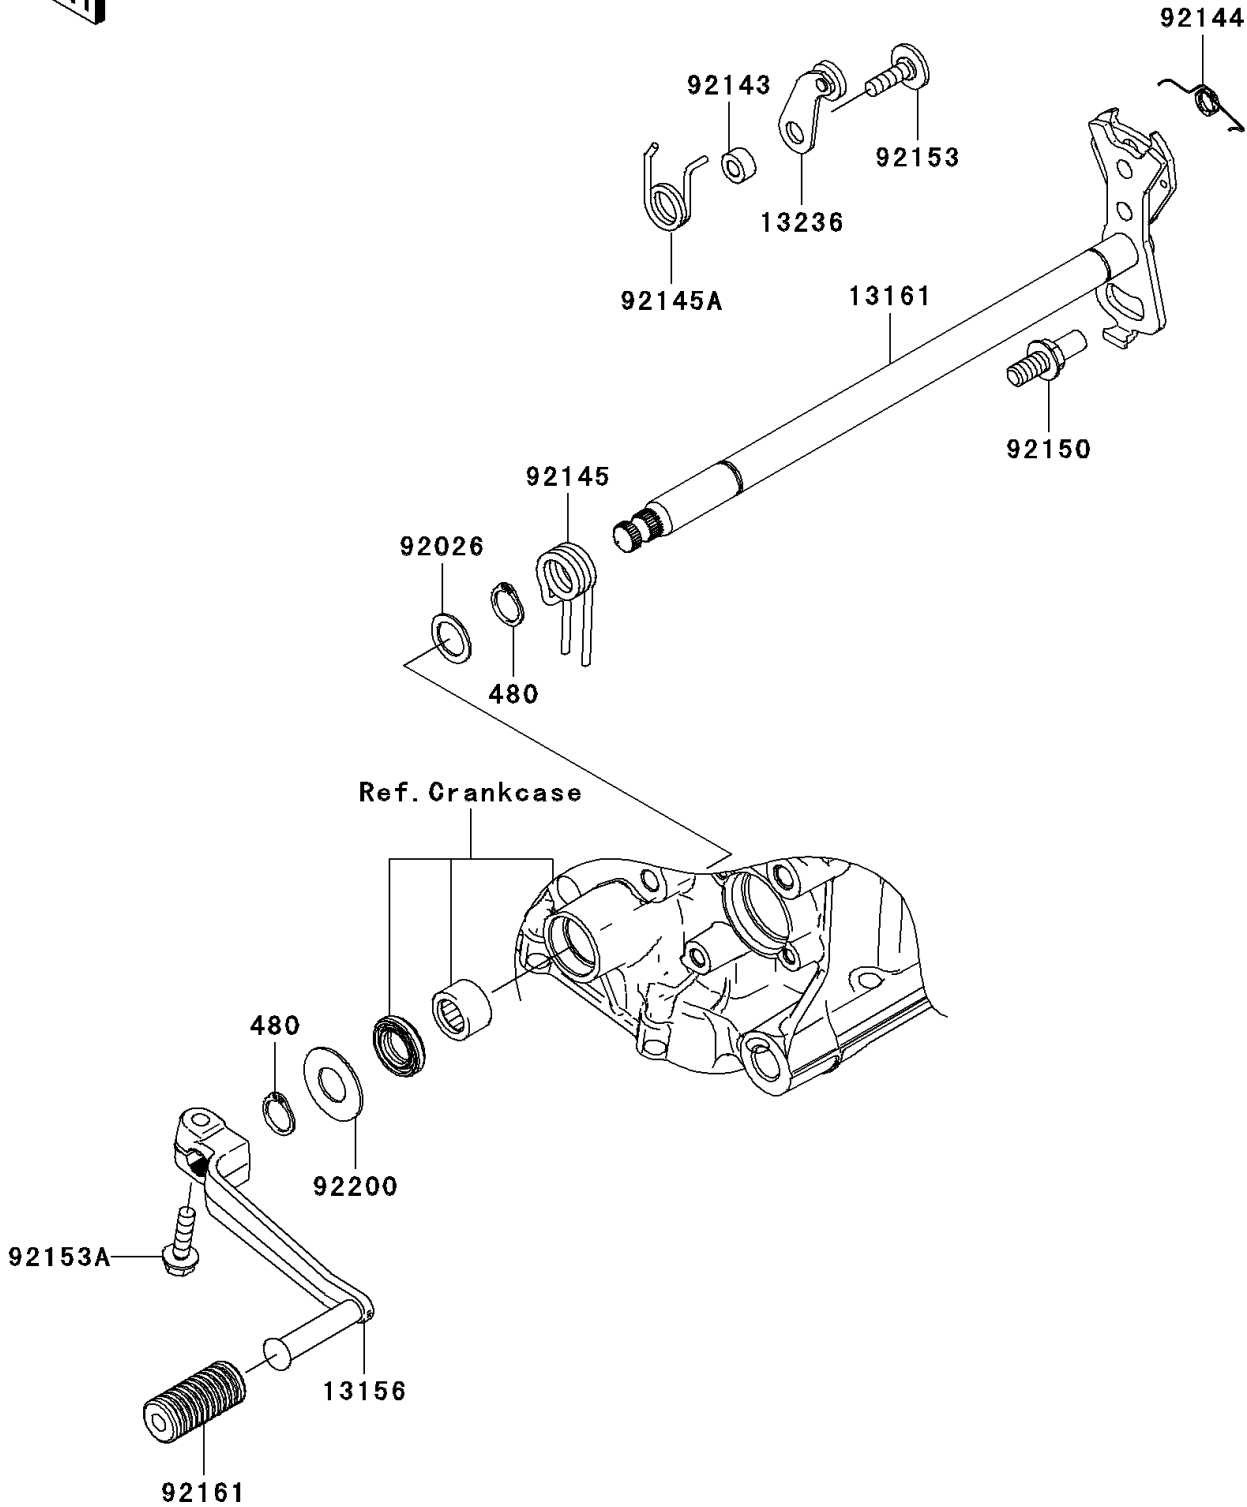

2007 Ninja® ZX™-14 PARTS DIAGRAM

Gear Change Mechanism

E1370

2007 Ninja® ZX™-14 PARTS LIST

Gear Change Mechanism

ITEM NAME	PART NUMBER	QUANTITY
LEVER-CHANGE,PEDAL (Ref # 13156)	13156-0075	1
LEVER-COMP-CHANGE SHAFT (Ref # 13161)	13161-0034	1
LEVER-COMP (Ref # 13236)	13236-1243	1
CIRCLIP-TYPE-C,14MM (Ref # 480)	480J1400	2
SPACER,14X20X1.0 (Ref # 92026)	92026-1534	1
COLLAR (Ref # 92143)	92143-1595	1
SPRING (Ref # 92144)	92144-1029	1
SPRING (Ref # 92145)	92145-0336	1
SPRING (Ref # 92145A)	92145-0404	1
BOLT,RETURN SPRING (Ref # 92150)	92150-1869	1
BOLT,6X20 (Ref # 92153)	92153-1505	1
BOLT-FLANGED,6X22 (Ref # 92153A)	92153-1566	1
DAMPER,CHANGE PEDAL (Ref # 92161)	92161-1300	1
WASHER (Ref # 92200)	92200-0265	1