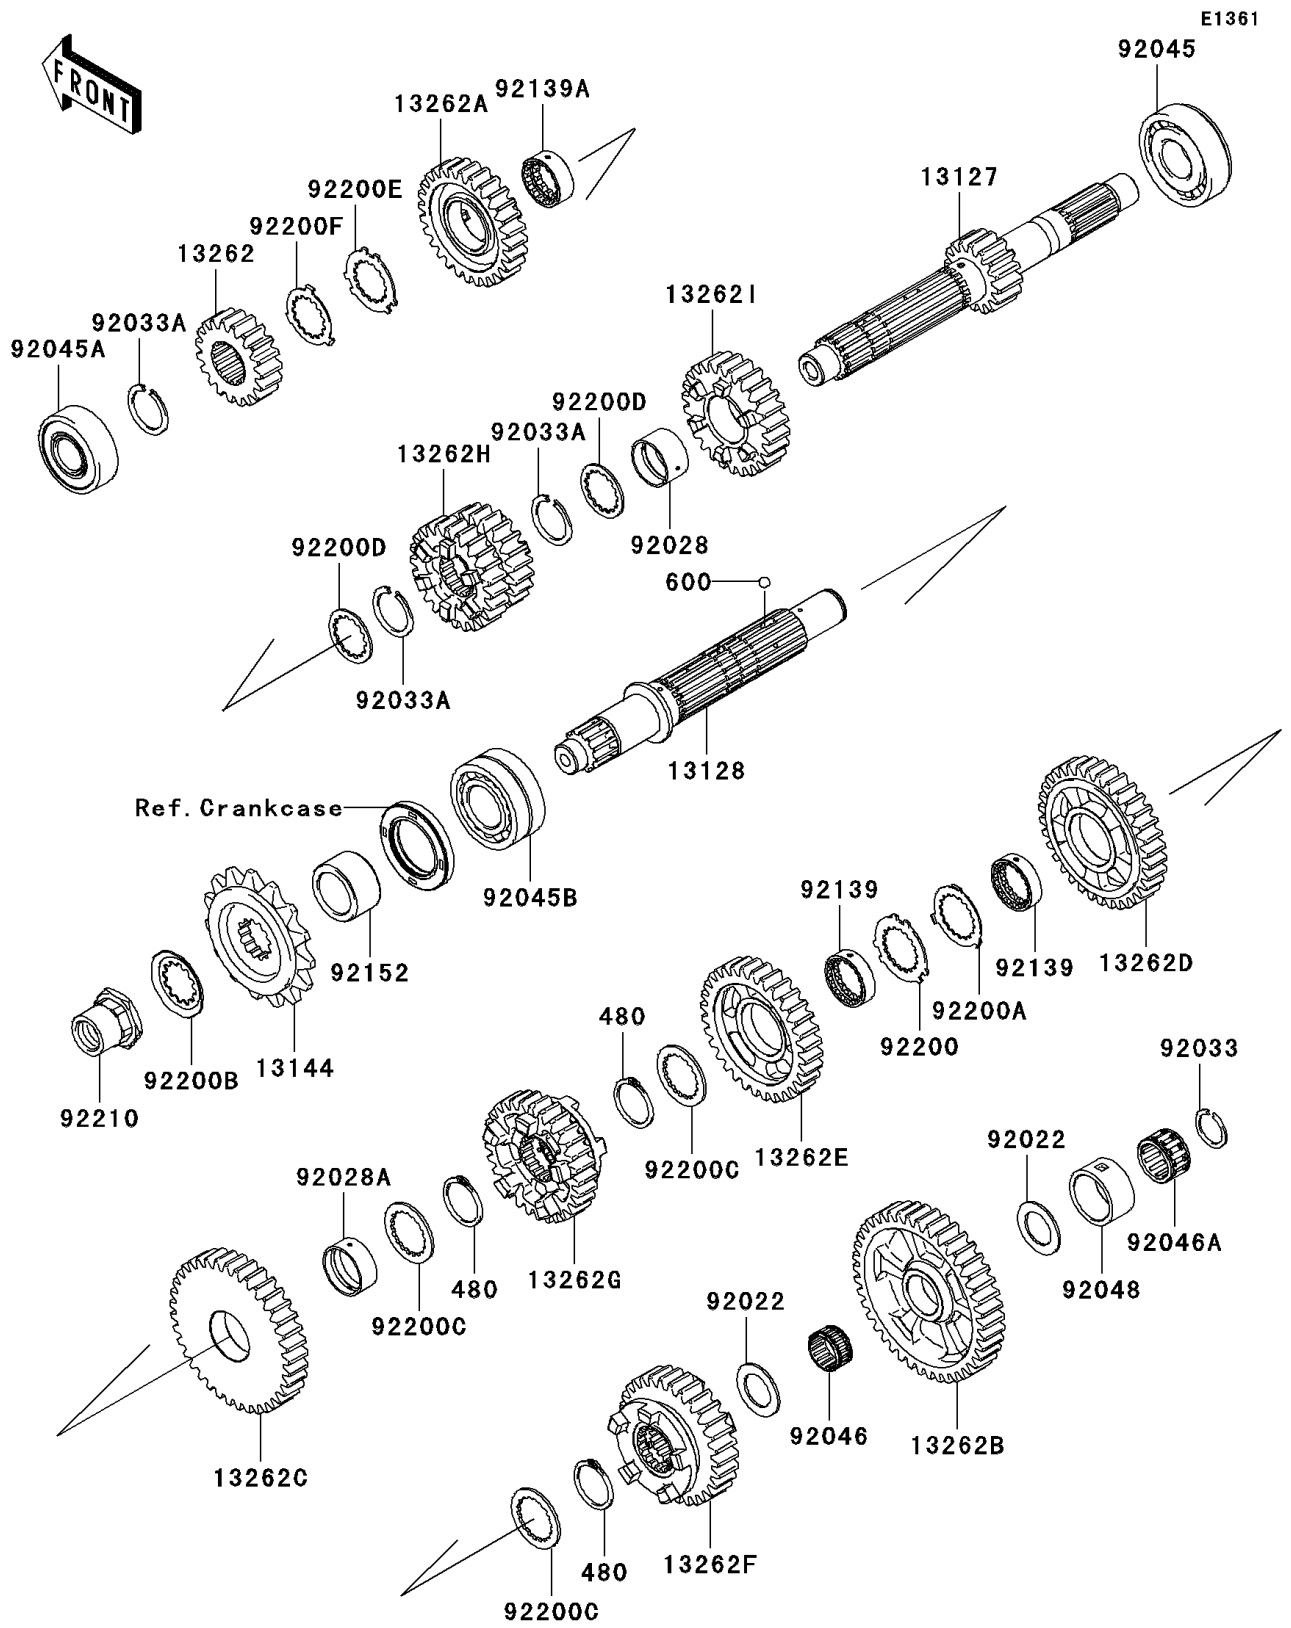

2007 Ninja® ZX™-14 PARTS DIAGRAM

Transmission

2007 Ninja® ZX™-14 PARTS LIST

Transmission

ITEM NAME	PART NUMBER	QUANTITY
SHAFT-TRANSMISSION INPUT,16T (Ref # 13127)	13127-0036	1
SHAFT-TRANSMISSION OUTPUT (Ref # 13128)	13128-0035	1
SPROCKET-OUTPUT,17T (Ref # 13144)	13144-0040	1
GEAR,INPUT 2ND,19T (Ref # 13262)	13262-0303	1
GEAR,INPUT TOP,28T (Ref # 13262A)	13262-0306	1
GEAR,OUTPUT LOW,42T (Ref # 13262B)	13262-0307	1
GEAR,OUTPUT 2ND,37T (Ref # 13262C)	13262-0308	1
GEAR,OUTPUT 3RD,34T (Ref # 13262D)	13262-0309	1
GEAR,OUTPUT 4TH,32T (Ref # 13262E)	13262-0310	1
GEAR,OUTPUT 5TH,30T (Ref # 13262F)	13262-0311	1
GEAR,OUTPUT TOP,29T (Ref # 13262G)	13262-0312	1
GEAR,INPUT 3RD&4TH,22T&24T (Ref # 13262H)	13262-0417	1
GEAR,INPUT 5TH,26T (Ref # 13262I)	13262-0421	1
CIRCLIP (Ref # 480)	480J2900	3
"BALL-STEEL,5/32",,2017-03-16 13:30 (Ref # 600)	600A0500	3
WASHER,22.3X35X1.6 (Ref # 92022)	92022-212	2
BUSHING (Ref # 92028)	92028-1935	1
BUSHING (Ref # 92028A)	92028-1937	1
RING-SNAP,20X25.5X1.2 (Ref # 92033)	92033-025	1
RING-SNAP,T=1.5 (Ref # 92033A)	92033-1249	3
BEARING-BALL,830045-5SH2 (Ref # 92045)	92045-0047	1
BEARING-BALL,DG2152RDDSH2 (Ref # 92045A)	92045-0048	1
BEARING-BALL,DAC2857NSSH6CS9 (Ref # 92045B)	92045-0049	1
BEARING-NEEDLE,K22X26X13 (Ref # 92046)	92046-0018	1
BEARING-NEEDLE,K22X30X16.8X2 (Ref # 92046A)	92046-1268	1
RACE (Ref # 92048)	92048-0004	1
BUSHING,GEAR,3RD&4TH OUT (Ref # 92139)	92139-0127	2
BUSHING,GEAR,6TH IN (Ref # 92139A)	92139-0128	1
COLLAR (Ref # 92152)	92152-0326	1

2007 Ninja® ZX™-14 PARTS LIST

Transmission

ITEM NAME	PART NUMBER	QUANTITY
WASHER,27.5X43X1.5 (Ref # 92200)	92200-0255	1
WASHER,27.5X39.7X1.0 (Ref # 92200A)	92200-0256	1
WASHER,23.9X45X1.0 (Ref # 92200B)	92200-0260	1
WASHER,TOOTHED,28X40X2 (Ref # 92200C)	92200-1277	3
WASHER,25.5X35.5X1.5 (Ref # 92200D)	92200-1340	2
WASHER,25.8X40.5X1.5 (Ref # 92200E)	92200-1522	1
WASHER,25.2X37.0X1.0 (Ref # 92200F)	92200-1523	1
NUT,20X1.5 (Ref # 92210)	92210-0237	1