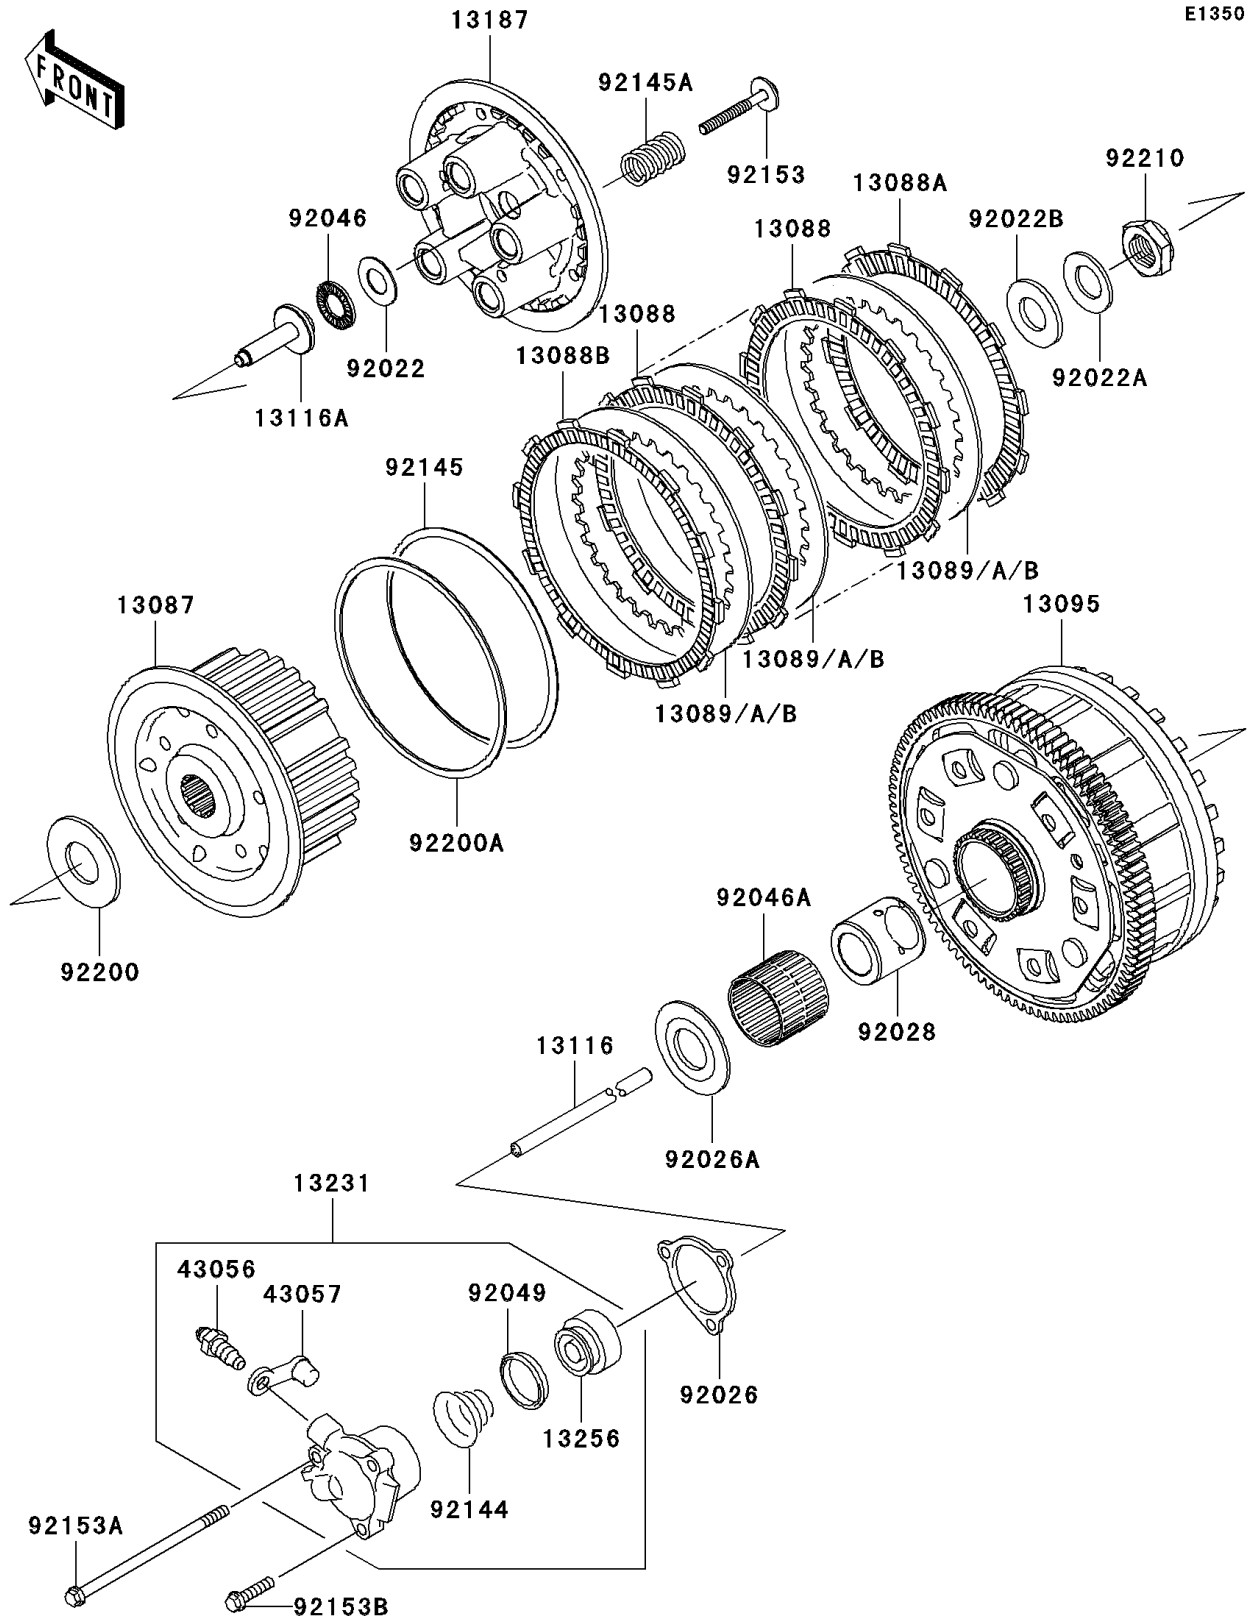

2007 Ninja® ZX™-14 PARTS DIAGRAM

Clutch

2007 Ninja® ZX™-14 PARTS LIST

Clutch

ITEM NAME	PART NUMBER	QUANTITY
HUB-CLUTCH (Ref # 13087)	13087-0028	1
PLATE-FRICTION (Ref # 13088)	13088-0030	8
PLATE-FRICTION (Ref # 13088A)	13088-0031	1
PLATE-FRICTION (Ref # 13088B)	13088-0032	1
PLATE-CLUTCH,T=2.6 (Ref # 13089)	13089-0018	9
PLATE-CLUTCH,T=2.3 (Ref # 13089A)	13089-0019	AR
PLATE-CLUTCH,T=2.9 (Ref # 13089B)	13089-0020	AR
HOUSING-COMP-CLUTCH (Ref # 13095)	13095-0068	1
ROD-PUSH (Ref # 13116)	13116-0016	1
ROD-PUSH,CLUTCH (Ref # 13116A)	13116-1102	1
PLATE-CLUTCH OPERATING (Ref # 13187)	13187-0010	1
RELEASE-ASSY-CLUTCH (Ref # 13231)	13231-0002	1
PISTON (Ref # 13256)	13256-0004	1
BREATHER (Ref # 43056)	43056-1055	1
CAP-BREATHER (Ref # 43057)	43057-1001	1
WASHER,15.1X29X1.0 (Ref # 92022)	92022-1463	1
WASHER,20.3X36X3.7 (Ref # 92022A)	92022-1868	1
WASHER,20.2X40X3.2 (Ref # 92022B)	92022-2207	1
SPACER,CLUTCH RELEASE (Ref # 92026)	92026-1263	1
SPACER (Ref # 92026A)	92026-1497	1
BUSHING (Ref # 92028)	92028-1934	1
BEARING-NEEDLE,AXK1102 (Ref # 92046)	92046-1052	1
BEARING-NEEDLE (Ref # 92046A)	92046-1267	1
SEAL-OIL (Ref # 92049)	92049-0086	1
SPRING,CLUTCH RELEASE (Ref # 92144)	92144-1084	1
SPRING,JUDDER (Ref # 92145)	92145-0369	1
SPRING,CLUTCH (Ref # 92145A)	92145-0426	5
BOLT,UPSET-WP,6X50 (Ref # 92153)	92153-1310	5
BOLT-FLANGED-SMALL,6X115 (Ref # 92153A)	92153-1564	1

2007 Ninja® ZX™-14 PARTS LIST

Clutch

ITEM NAME	PART NUMBER	QUANTITY
BOLT-FLANGED-SMALL,6X25 (Ref # 92153B)	92153-1565	2
WASHER,25.3X54X3.0 (Ref # 92200)	92200-0262	1
WASHER,124.3X133X1.4 (Ref # 92200A)	92200-0289	1
NUT,20X1.5 (Ref # 92210)	92210-0236	1