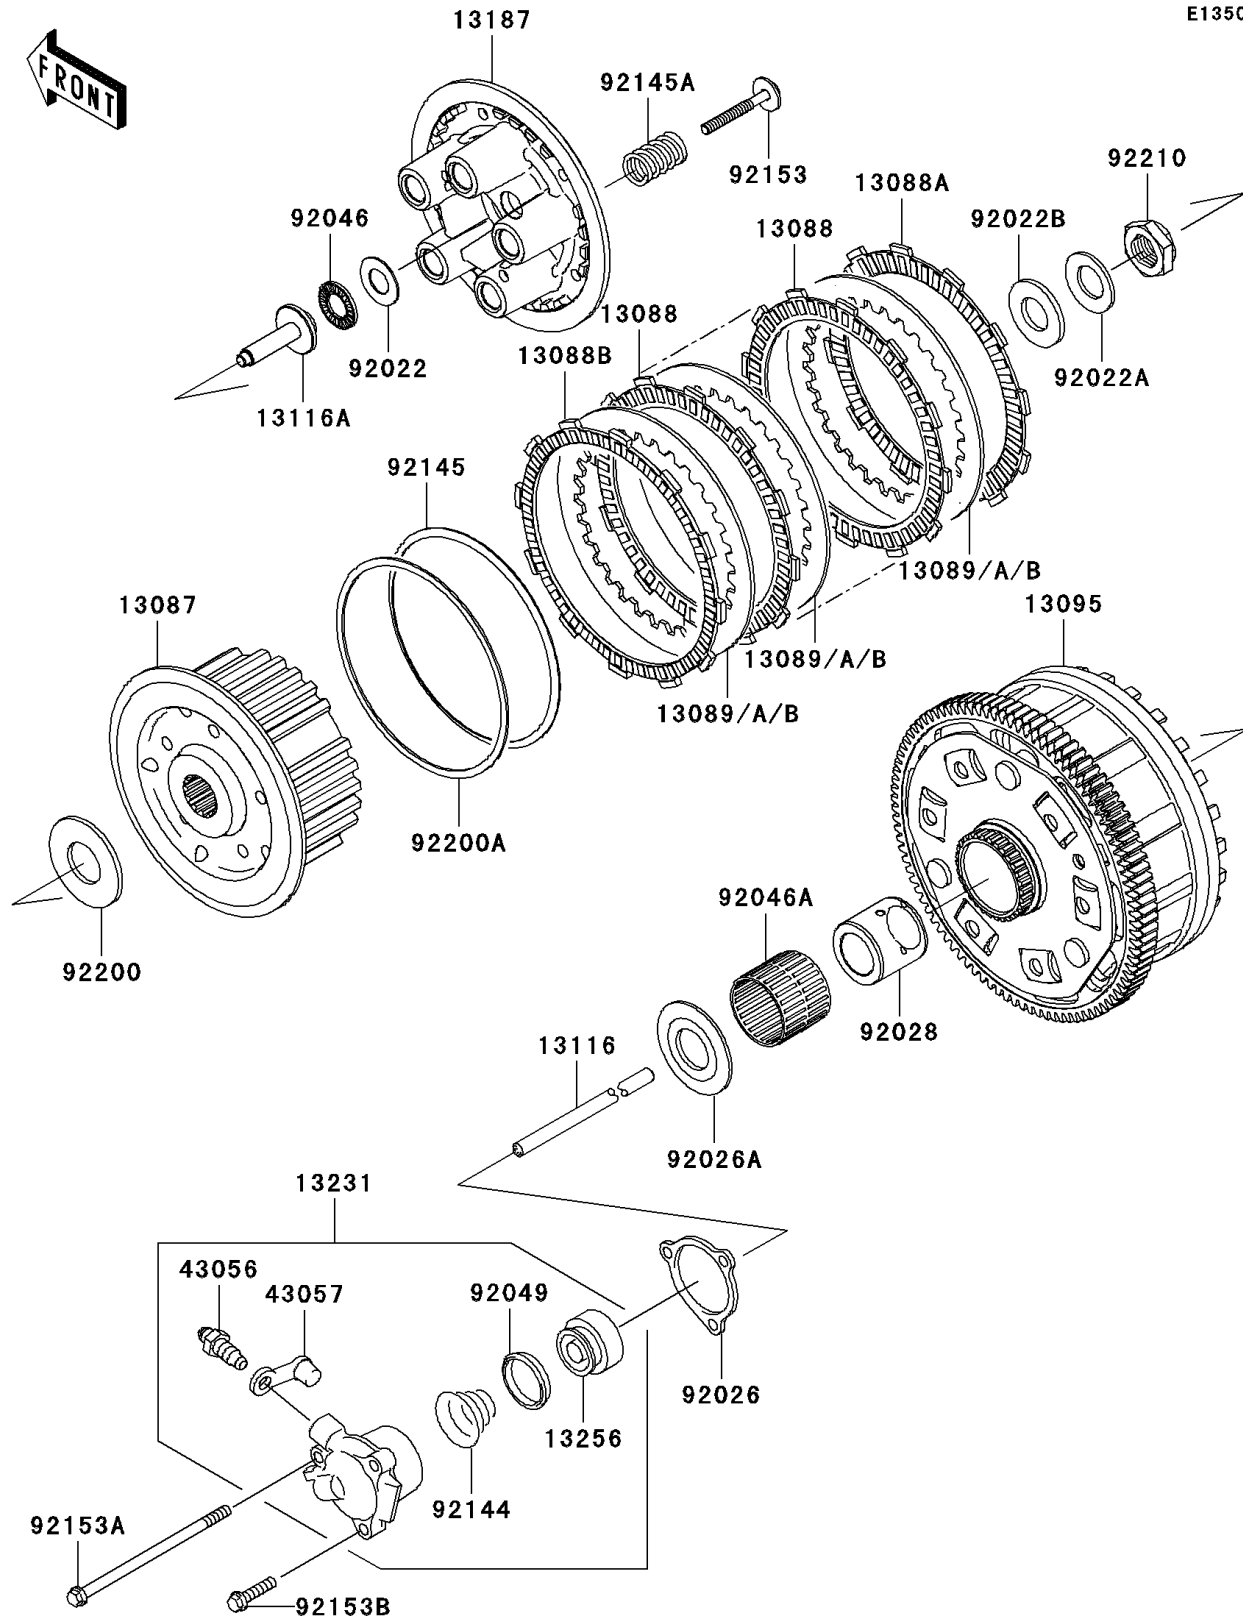

2007 Ninja® ZX™-14 PARTS DIAGRAM

Clutch

E1350

2007 Ninja® ZX™-14 PARTS LIST

Clutch

ITEM NAME	PART NUMBER	QUANTITY
HUB-CLUTCH (Ref # 13087)	13087-0028	1
PLATE-FRICTION (Ref # 13088)	13088-0030	1
PLATE-FRICTION (Ref # 13088A)	13088-0031	1
PLATE-FRICTION (Ref # 13088B)	13088-0032	1
PLATE-CLUTCH,T=2.6 (Ref # 13089)	13089-0018	1
PLATE-CLUTCH,T=2.3 (Ref # 13089A)	13089-0019	1
PLATE-CLUTCH,T=2.9 (Ref # 13089B)	13089-0020	1
HOUSING-COMP-CLUTCH (Ref # 13095)	13095-0068	1
ROD-PUSH (Ref # 13116)	13116-0016	1
ROD-PUSH,CLUTCH (Ref # 13116A)	13116-1102	1
PLATE-CLUTCH OPERATING (Ref # 13187)	13187-0010	1
RELEASE-ASSY-CLUTCH (Ref # 13231)	13231-0002	1
PISTON (Ref # 13256)	13256-0004	1
BREATHER (Ref # 43056)	43056-1055	1
CAP-BREATHER (Ref # 43057)	43057-1001	1
WASHER,15.1X29X1.0 (Ref # 92022)	92022-1463	1
WASHER,20.3X36X3.7 (Ref # 92022A)	92022-1868	1
WASHER,20.2X40X3.2 (Ref # 92022B)	92022-2207	1
SPACER,CLUTCH RELEASE (Ref # 92026)	92026-1263	1
SPACER (Ref # 92026A)	92026-1497	1
BUSHING (Ref # 92028)	92028-1934	1
BEARING-NEEDLE,AXK1102 (Ref # 92046)	92046-1052	1
BEARING-NEEDLE (Ref # 92046A)	92046-1267	1
SEAL-OIL (Ref # 92049)	92049-0086	1
SPRING,CLUTCH RELEASE (Ref # 92144)	92144-1084	1
SPRING,JUDDER (Ref # 92145)	92145-0369	1
SPRING,CLUTCH (Ref # 92145A)	92145-0426	1
BOLT,UPSET-WP,6X50 (Ref # 92153)	92153-1310	1
BOLT-FLANGED-SMALL,6X115 (Ref # 92153A)	92153-1564	1

2007 Ninja® ZX™-14 PARTS LIST

Clutch

ITEM NAME	PART NUMBER	QUANTITY
BOLT-FLANGED-SMALL,6X25 (Ref # 92153B)	92153-1565	1
WASHER,25.3X54X3.0 (Ref # 92200)	92200-0262	1
WASHER,124.3X133X1.4 (Ref # 92200A)	92200-0289	1
NUT,20X1.5 (Ref # 92210)	92210-0236	1