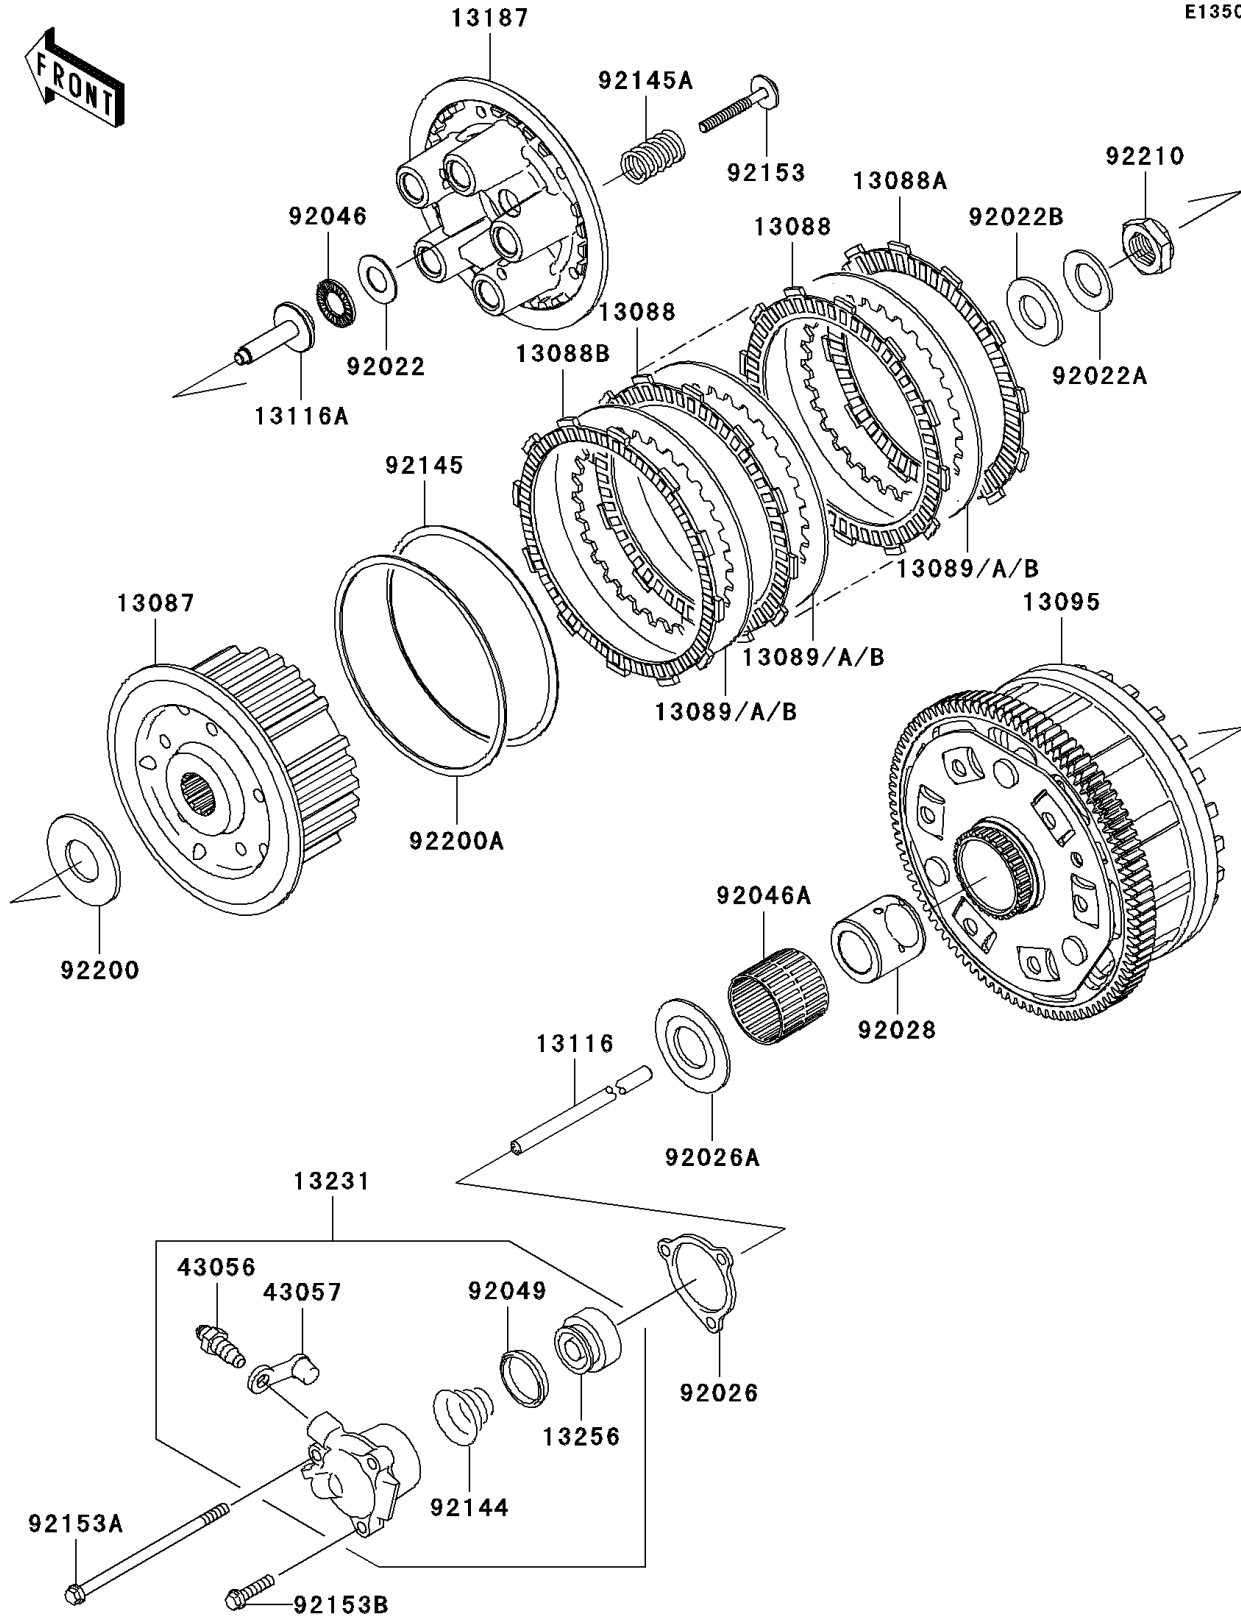

2007 Ninja® ZX™-14 PARTS DIAGRAM

Clutch

E1350

2007 Ninja® ZX™-14 PARTS LIST

Clutch

ITEM NAME	PART NUMBER	QUANTITY
HUB-CLUTCH (Ref # 13087)	13087-0028	1
PLATE-FRICTION (Ref # 13088)	13088-0030	8
PLATE-FRICTION (Ref # 13088A)	13088-0031	1
PLATE-FRICTION (Ref # 13088B)	13088-0032	1
PLATE-CLUTCH,T=2.6 (Ref # 13089)	13089-0018	9
PLATE-CLUTCH,T=2.3 (Ref # 13089A)	13089-0019	AR
PLATE-CLUTCH,T=2.9 (Ref # 13089B)	13089-0020	AR
HOUSING-COMP-CLUTCH (Ref # 13095)	13095-0068	1
ROD-PUSH (Ref # 13116)	13116-0016	1
ROD-PUSH,CLUTCH (Ref # 13116A)	13116-1102	1
PLATE-CLUTCH OPERATING (Ref # 13187)	13187-0010	1
RELEASE-ASSY-CLUTCH (Ref # 13231)	13231-0002	1
PISTON (Ref # 13256)	13256-0004	1
BREATHER (Ref # 43056)	43056-1055	1
CAP-BREATHER (Ref # 43057)	43057-1001	1
WASHER,15.1X29X1.0 (Ref # 92022)	92022-1463	1
WASHER,20.3X36X3.7 (Ref # 92022A)	92022-1868	1
WASHER,20.2X40X3.2 (Ref # 92022B)	92022-2207	1
SPACER,CLUTCH RELEASE (Ref # 92026)	92026-1263	1
SPACER (Ref # 92026A)	92026-1497	1
BUSHING (Ref # 92028)	92028-1934	1
BEARING-NEEDLE,AXK1102 (Ref # 92046)	92046-1052	1
BEARING-NEEDLE (Ref # 92046A)	92046-1267	1
SEAL-OIL (Ref # 92049)	92049-0086	1
SPRING,CLUTCH RELEASE (Ref # 92144)	92144-1084	1
SPRING,JUDDER (Ref # 92145)	92145-0369	1
SPRING,CLUTCH (Ref # 92145A)	92145-0426	5
BOLT,UPSET-WP,6X50 (Ref # 92153)	92153-1310	5
BOLT-FLANGED-SMALL,6X115 (Ref # 92153A)	92153-1564	1

2007 Ninja® ZX™-14 PARTS LIST

Clutch

ITEM NAME	PART NUMBER	QUANTITY
BOLT-FLANGED-SMALL,6X25 (Ref # 92153B)	92153-1565	2
WASHER,25.3X54X3.0 (Ref # 92200)	92200-0262	1
WASHER,124.3X133X1.4 (Ref # 92200A)	92200-0289	1
NUT,20X1.5 (Ref # 92210)	92210-0236	1