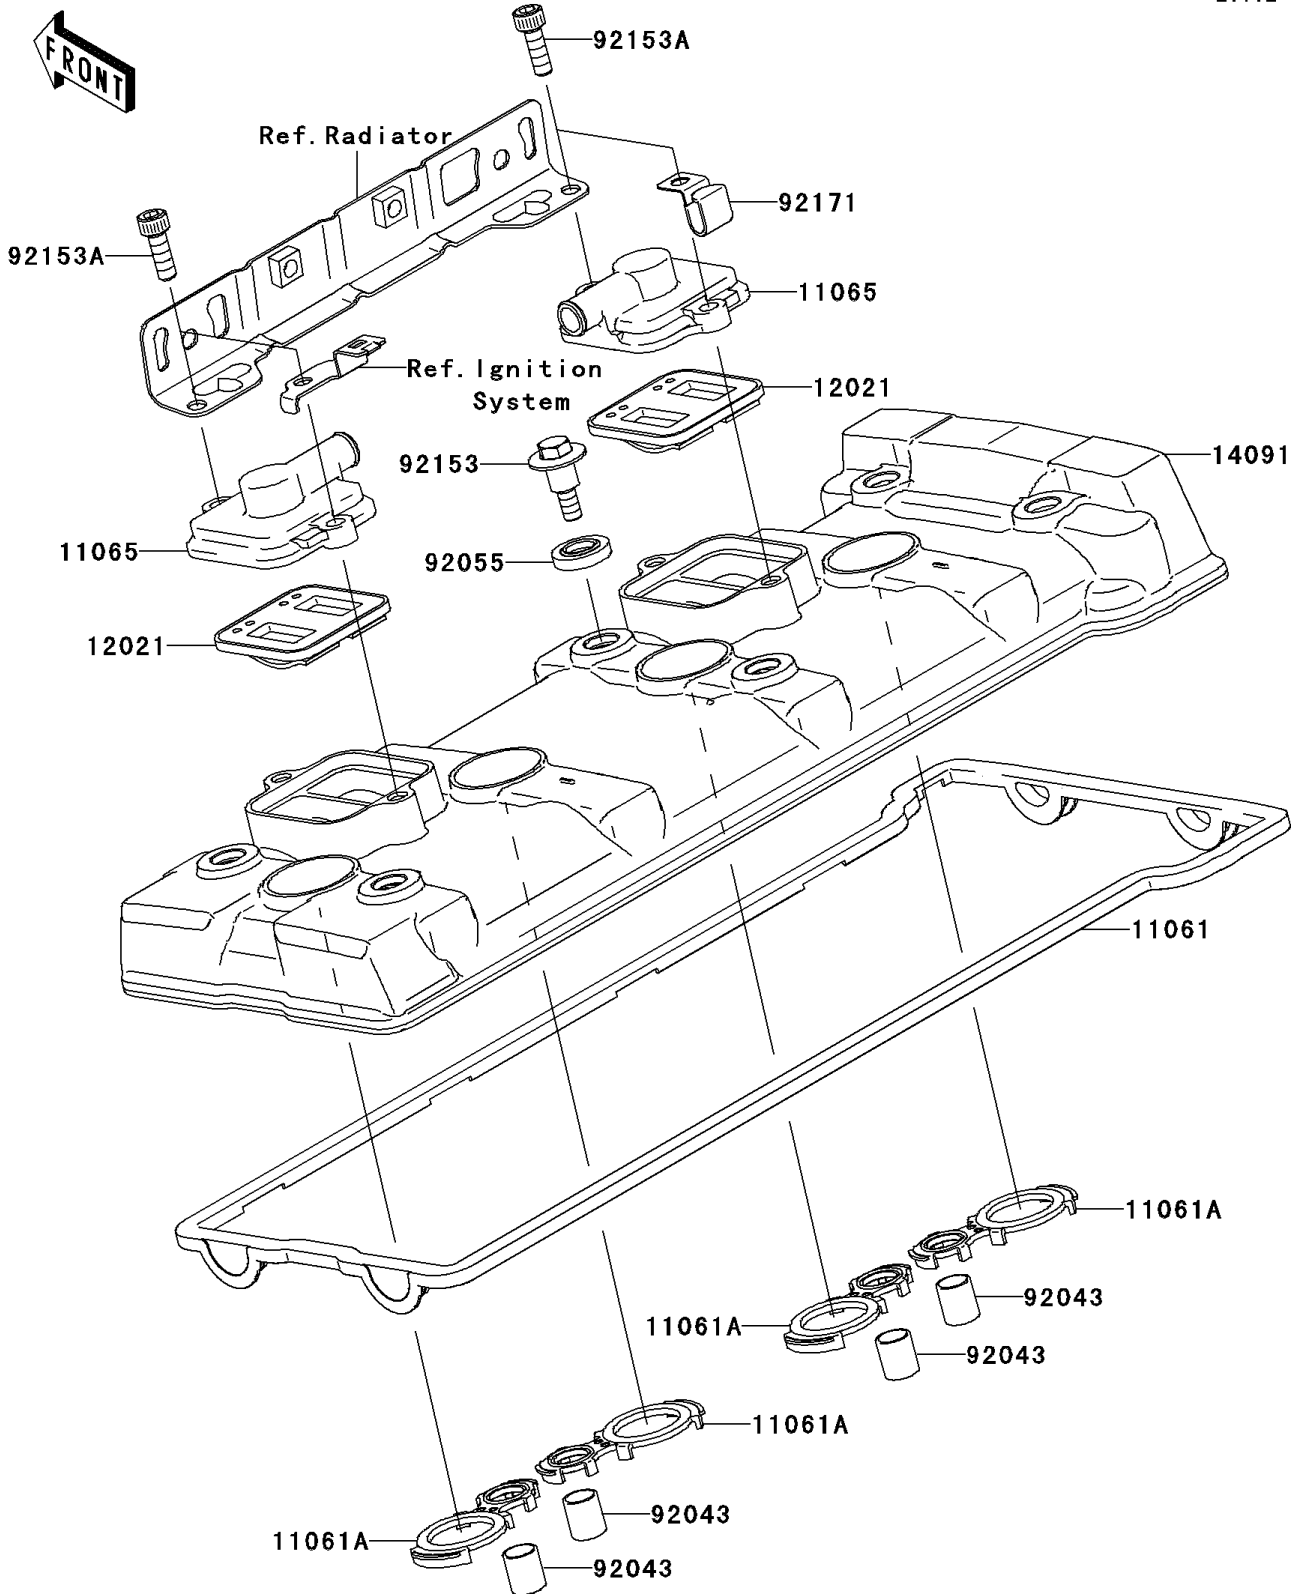

# 2007 Ninja® ZX™-14 PARTS DIAGRAM

Cylinder Head Cover

E1112

## 2007 Ninja® ZX™-14 PARTS LIST

### Cylinder Head Cover

ITEM NAME	PART NUMBER	QUANTITY
GASKET,HEAD COVER (Ref # 11061)	11061-0195	1
GASKET,HEAD HOLE (Ref # 11061A)	11061-0196	4
CAP (Ref # 11065)	11065-1247	2
VALVE-ASSY-REED (Ref # 12021)	12021-1130	2
COVER,HEAD,F.S.BLACK (Ref # 14091)	14091-0494-11E	1
PIN,10.1X12X14 (Ref # 92043)	92043-4009	4
RING-O,HEAD COVER BOLT (Ref # 92055)	92055-1616	6
BOLT,FLANGED,6X22.5 (Ref # 92153)	92153-1016	6
BOLT,SOCKET,6X18 (Ref # 92153A)	92153-1559	4
CLAMP (Ref # 92171)	92171-0766	1