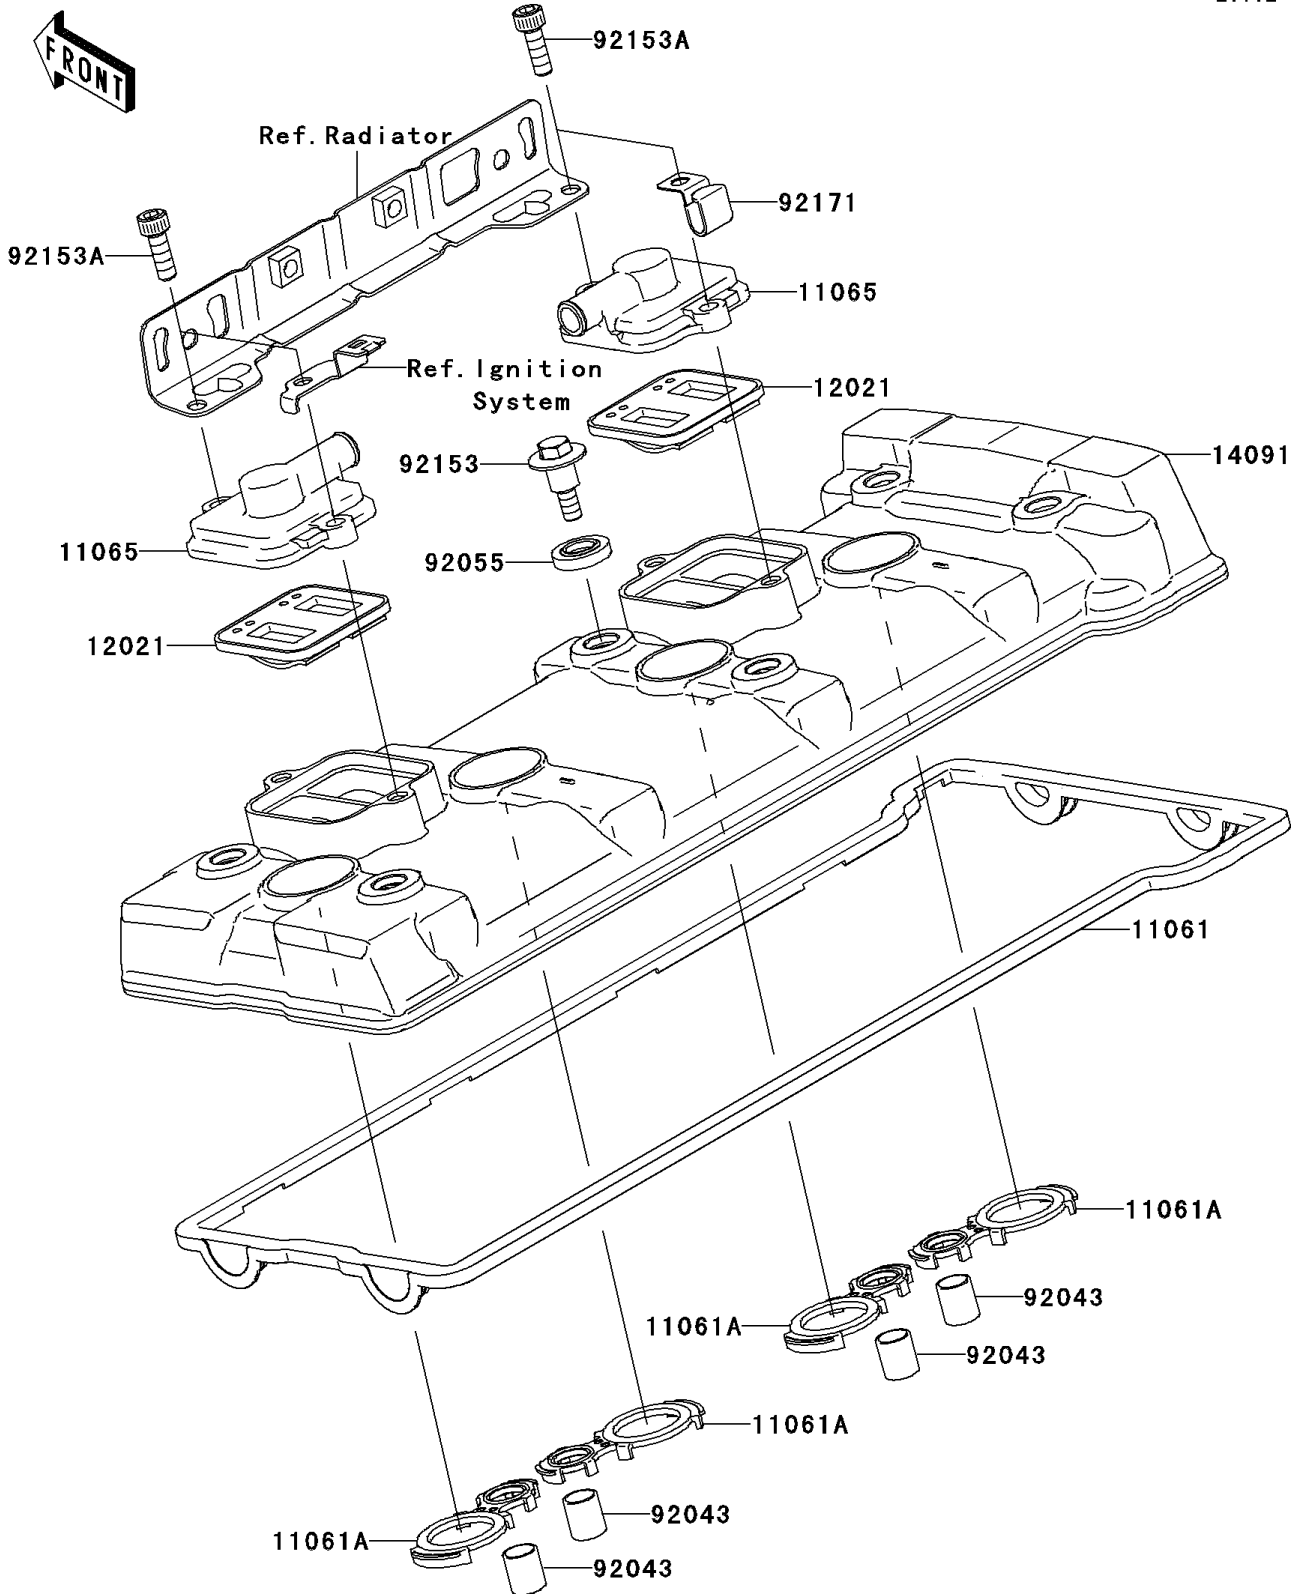

2007 Ninja® ZX™-14 PARTS DIAGRAM

Cylinder Head Cover

E1112

2007 Ninja® ZX™-14 PARTS LIST

Cylinder Head Cover

ITEM NAME	PART NUMBER	QUANTITY
GASKET,HEAD COVER (Ref # 11061)	11061-0195	1
GASKET,HEAD HOLE (Ref # 11061A)	11061-0196	4
CAP (Ref # 11065)	11065-1247	2
VALVE-ASSY-REED (Ref # 12021)	12021-1130	2
COVER,HEAD,F.S.BLACK (Ref # 14091)	14091-0494-11E	1
PIN,10.1X12X14 (Ref # 92043)	92043-4009	4
RING-O,HEAD COVER BOLT (Ref # 92055)	92055-1616	6
BOLT,FLANGED,6X22.5 (Ref # 92153)	92153-1016	6
BOLT,SOCKET,6X18 (Ref # 92153A)	92153-1559	4
CLAMP (Ref # 92171)	92171-0766	1