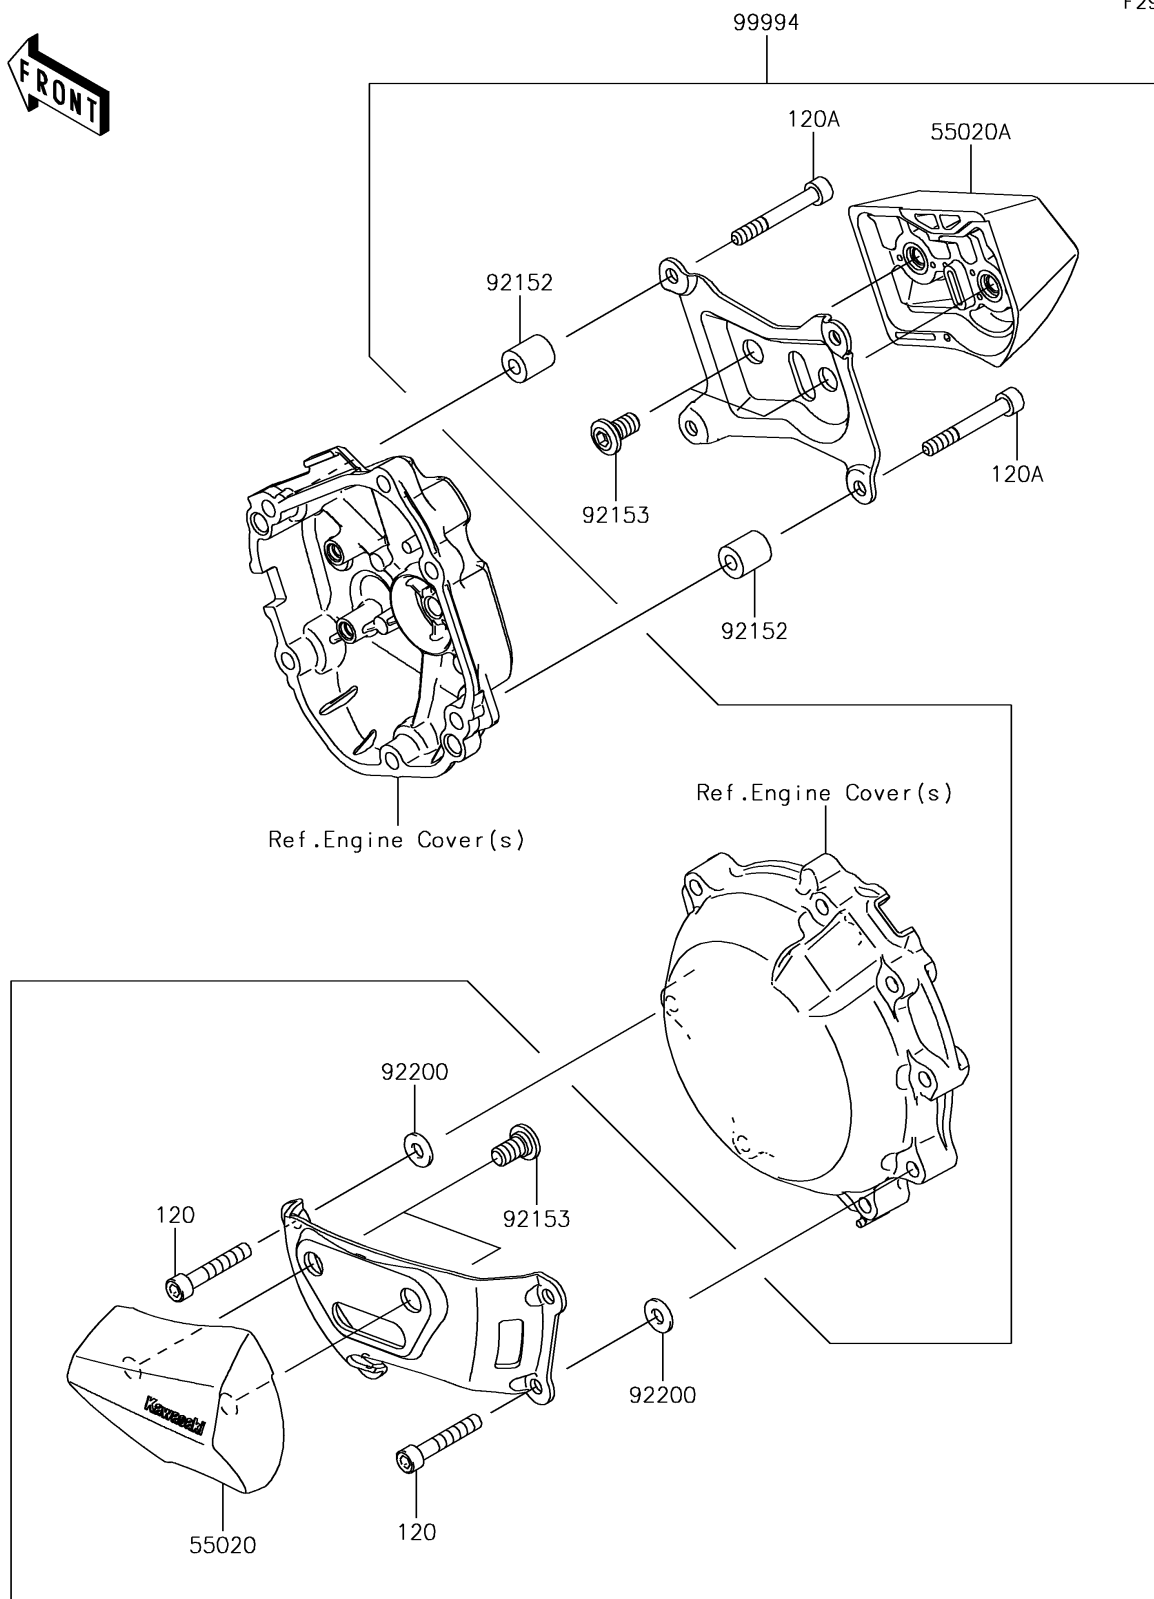

2018 Ninja® ZX™-10R PARTS DIAGRAM

Accessory(Engine Guard)

F2910A

2018 Ninja® ZX™-10R PARTS LIST

Accessory(Engine Guard)

ITEM NAME	PART NUMBER	QUANTITY
BOLT-SOCKET,6X35 (Ref # 120)	120CC0635	1
BOLT-SOCKET,6X45 (Ref # 120A)	120CC0645	1
GUARD,ENGINE,LH (Ref # 55020)	55020-0595	1
GUARD,ENGINE,RH (Ref # 55020A)	55020-0596	1
COLLAR,6.5X14X16 (Ref # 92152)	92152-0940	1
BOLT,SOCKET,8X15 (Ref # 92153)	92153-1810	1
WASHER,6.5X14.5X1.5 (Ref # 92200)	92200-3775	1
KIT-ACCESSORY,SLIDER (Ref # 99994)	99994-0210	1