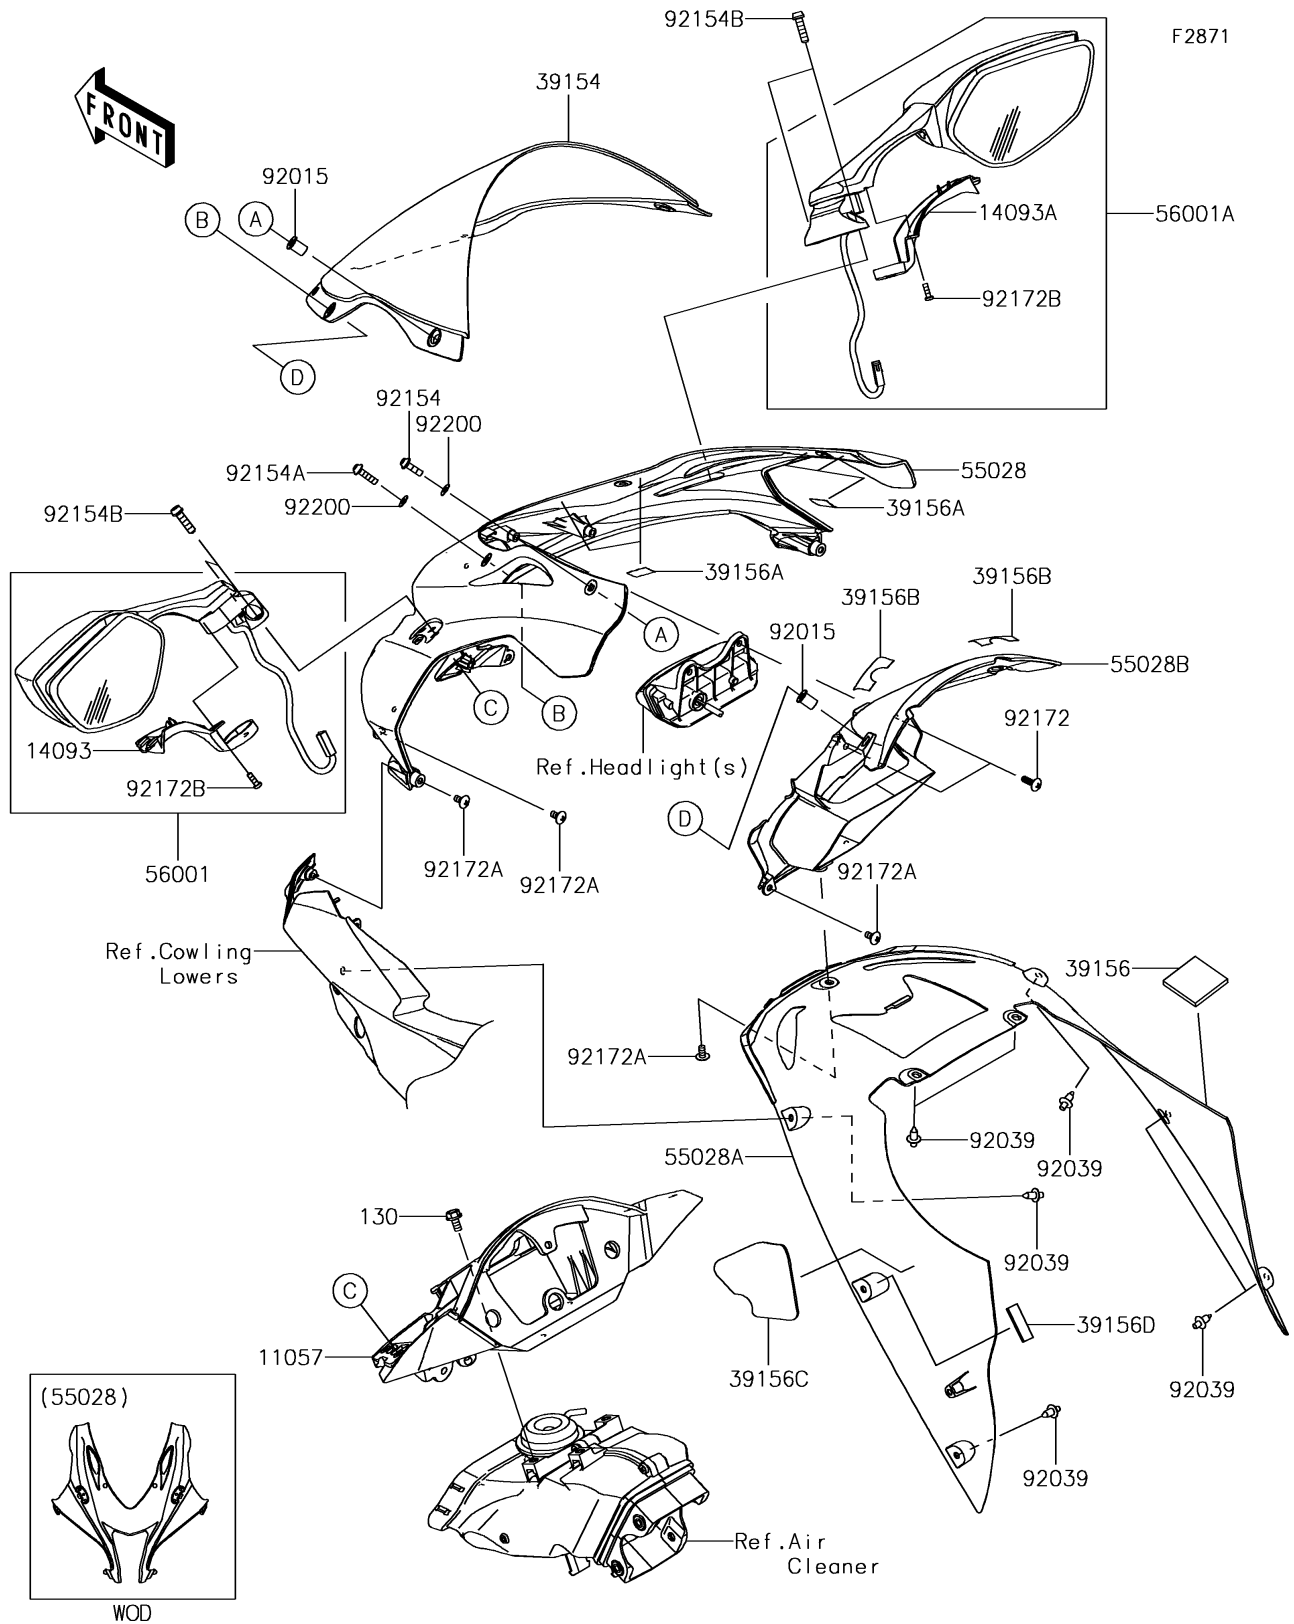

## 2018 Ninja® ZX™-10R PARTS DIAGRAM

Cowling

## 2018 Ninja® ZX™-10R PARTS LIST

### Cowling

ITEM NAME	PART NUMBER	QUANTITY
BRACKET,METER (Ref # 11057)	11057-0072	1
BOLT-FLANGED,6X12 (Ref # 130)	130BA0612	1
COVER,MIRROR,LH (Ref # 14093)	14093-0343	1
COVER,MIRROR,RH (Ref # 14093A)	14093-0344	1
WINDSHIELD (Ref # 39154)	39154-0351	1
PAD (Ref # 39156)	39156-0292	1
PAD,15X20X0.2 (Ref # 39156A)	39156-1784	1
PAD (Ref # 39156B)	39156-2105	1
PAD,73X83.8X2 (Ref # 39156C)	39156-2335	1
PAD,12X32.8X2 (Ref # 39156D)	39156-2336	1
COWLING,UPP,M.F.S.BLACK+GRN (Ref # 55028)	55028-0572-62A	1
COWLING,FR,CNT (Ref # 55028A)	55028-0657	1
COWLING,RAM AIR,L.GREEN (Ref # 55028B)	55028-0679-777	1
MIRROR-ASSY,LH (Ref # 56001)	56001-0322	1
MIRROR-ASSY,RH (Ref # 56001A)	56001-0323	1
NUT,WELL,5MM (Ref # 92015)	92015-1757	1
RIVET (Ref # 92039)	92039-0068	1
BOLT,SOCKET,5X16 (Ref # 92154)	92154-0209	1
BOLT,SOCKET,5X20 (Ref # 92154A)	92154-0210	1
BOLT,SOCKET,6X22,MEC (Ref # 92154B)	92154-2736	1
SCREW,TAPPING,5X16 (Ref # 92172)	92172-0175	1
SCREW,TAPPING,5X10 (Ref # 92172A)	92172-0335	1
SCREW-PAN-CROS,4X10 (Ref # 92172B)	92172-0871	1
WASHER,NYLONE,5.3X11.5X0.5 (Ref # 92200)	92200-0006	1