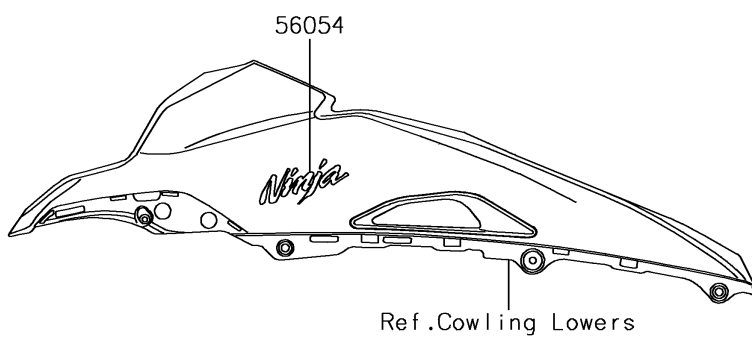

## 2018 Ninja® ZX™-10R PARTS DIAGRAM

Decals

F2861

## 2018 Ninja® ZX™-10R PARTS LIST

Decals

ITEM NAME	PART NUMBER	QUANTITY
MARK,SIDE COWLING,NINJA (Ref # 56054)	56054-0949	1
MARK,FUEL TANK,KAWASAKI (Ref # 56054A)	56054-2424	1
MARK,UPP COWL.,KAWASAKI (Ref # 56054B)	56054-2425	1
MARK,FUEL TANK,SE,3D (Ref # 56054C)	56054-2435	1
MARK,TAIL COVER,LH (Ref # 56054D)	56054-2437	1
MARK,TAIL COVER,RH (Ref # 56054E)	56054-2438	1