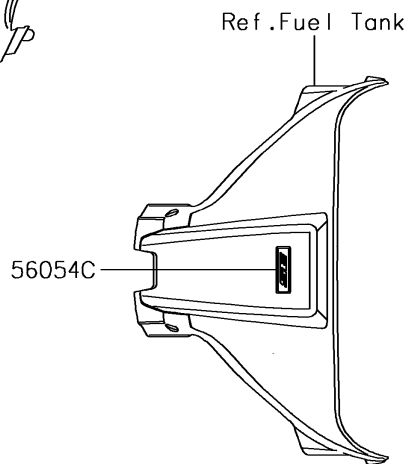

## 2018 Ninja® ZX™-10R PARTS DIAGRAM

Decals

F2861

## 2018 Ninja® ZX™-10R PARTS LIST

Decals

ITEM NAME	PART NUMBER	QUANTITY
MARK,SIDE COWLING,NINJA (Ref # 56054)	56054-0949	1
MARK,FUEL TANK,KAWASAKI (Ref # 56054A)	56054-2424	1
MARK,UPP COWL.,KAWASAKI (Ref # 56054B)	56054-2425	1
MARK,FUEL TANK,SE,3D (Ref # 56054C)	56054-2435	1
MARK,TAIL COVER,LH (Ref # 56054D)	56054-2437	1
MARK,TAIL COVER,RH (Ref # 56054E)	56054-2438	1