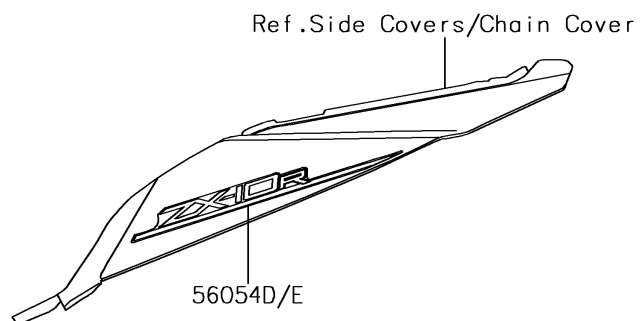

## 2018 Ninja® ZX™-10R PARTS DIAGRAM

Decals

F2861

## 2018 Ninja® ZX™-10R PARTS LIST

Decals

ITEM NAME	PART NUMBER	QUANTITY
MARK,SIDE COWLING,NINJA (Ref # 56054)	56054-0949	1
MARK,FUEL TANK,KAWASAKI (Ref # 56054A)	56054-2424	1
MARK,UPP COWL.,KAWASAKI (Ref # 56054B)	56054-2425	1
MARK,FUEL TANK,SE,3D (Ref # 56054C)	56054-2435	1
MARK,TAIL COVER,LH (Ref # 56054D)	56054-2437	1
MARK,TAIL COVER,RH (Ref # 56054E)	56054-2438	1