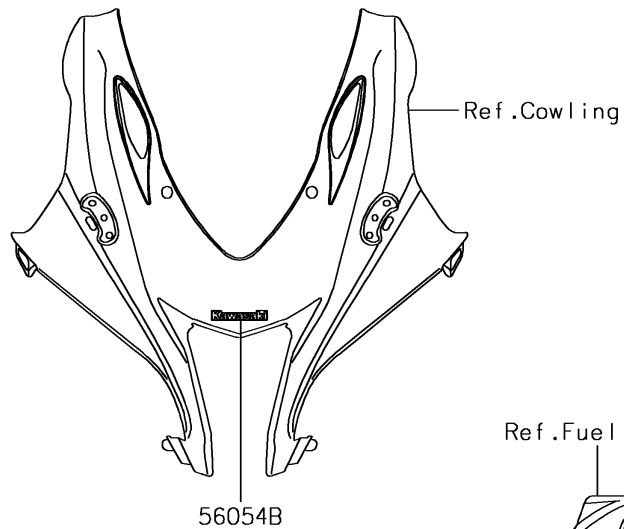

## 2018 Ninja® ZX™-10R PARTS DIAGRAM

Decals

F2861

## 2018 Ninja® ZX™-10R PARTS LIST

Decals

ITEM NAME	PART NUMBER	QUANTITY
MARK,SIDE COWLING,NINJA (Ref # 56054)	56054-0949	1
MARK,FUEL TANK,KAWASAKI (Ref # 56054A)	56054-2424	1
MARK,UPP COWL.,KAWASAKI (Ref # 56054B)	56054-2425	1
MARK,FUEL TANK,SE,3D (Ref # 56054C)	56054-2435	1
MARK,TAIL COVER,LH (Ref # 56054D)	56054-2437	1
MARK,TAIL COVER,RH (Ref # 56054E)	56054-2438	1