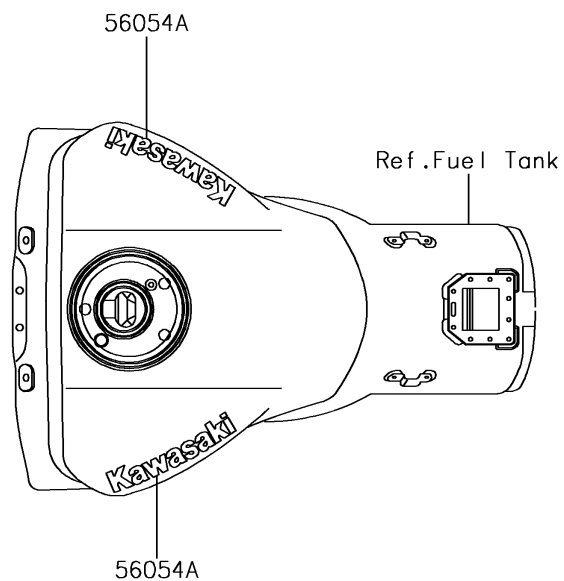

## 2018 Ninja® ZX™-10R PARTS DIAGRAM

Decals

F2861

## 2018 Ninja® ZX™-10R PARTS LIST

Decals

ITEM NAME	PART NUMBER	QUANTITY
MARK,SIDE COWLING,NINJA (Ref # 56054)	56054-0949	1
MARK,FUEL TANK,KAWASAKI (Ref # 56054A)	56054-2424	1
MARK,UPP COWL.,KAWASAKI (Ref # 56054B)	56054-2425	1
MARK,FUEL TANK,SE,3D (Ref # 56054C)	56054-2435	1
MARK,TAIL COVER,LH (Ref # 56054D)	56054-2437	1
MARK,TAIL COVER,RH (Ref # 56054E)	56054-2438	1