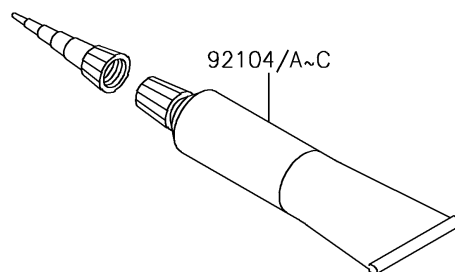

2018 Ninja® ZX™-10R PARTS DIAGRAM

Owner's Tools

F2810

2018 Ninja® ZX™-10R PARTS LIST

Owner's Tools

ITEM NAME	PART NUMBER	QUANTITY
TOOL-KIT (Ref # 56007)	56007-0141	1
BAG,TOOL (Ref # 56008)	56008-1075	1
GASKET-LIQUID,TB1211F,CLEAR (Ref # 92104)	92104-0004	1
GASKET-LIQUID,TB1216,GRAY (Ref # 92104A)	92104-1063	1
GASKET-LIQUID,TB1216B,BLACK (Ref # 92104B)	92104-1064	1
GASKET-LIQUID,TB1207B,BLACK (Ref # 92104C)	92104-2068	1
GRIP-SCREW DRIVER (Ref # 92106)	92106-1001	1
TOOL-DRIVER,#2PHILLIPS&SLOT (Ref # 92107)	92107-1051	1
TOOL-WRENCH,ALLEN,5MM (Ref # 92110)	92110-1015	1
TOOL-WRENCH,OPEN END,10X12 (Ref # 92110A)	92110-1152	1
TOOL-WRENCH,BOX END,32MM (Ref # 92110B)	92110-1161	1
TOOL-WRENCH,ALLEN,4MM (Ref # 92110C)	92110-3703	1
TOOL-BAR,BOX END WRENCH (Ref # 92111)	92111-1051	1
TOOL-PLIERS (Ref # 92112)	92112-1001	1
TOOL-WRENCH,ALLEN,6MM (Ref # 92127)	92127-003	1