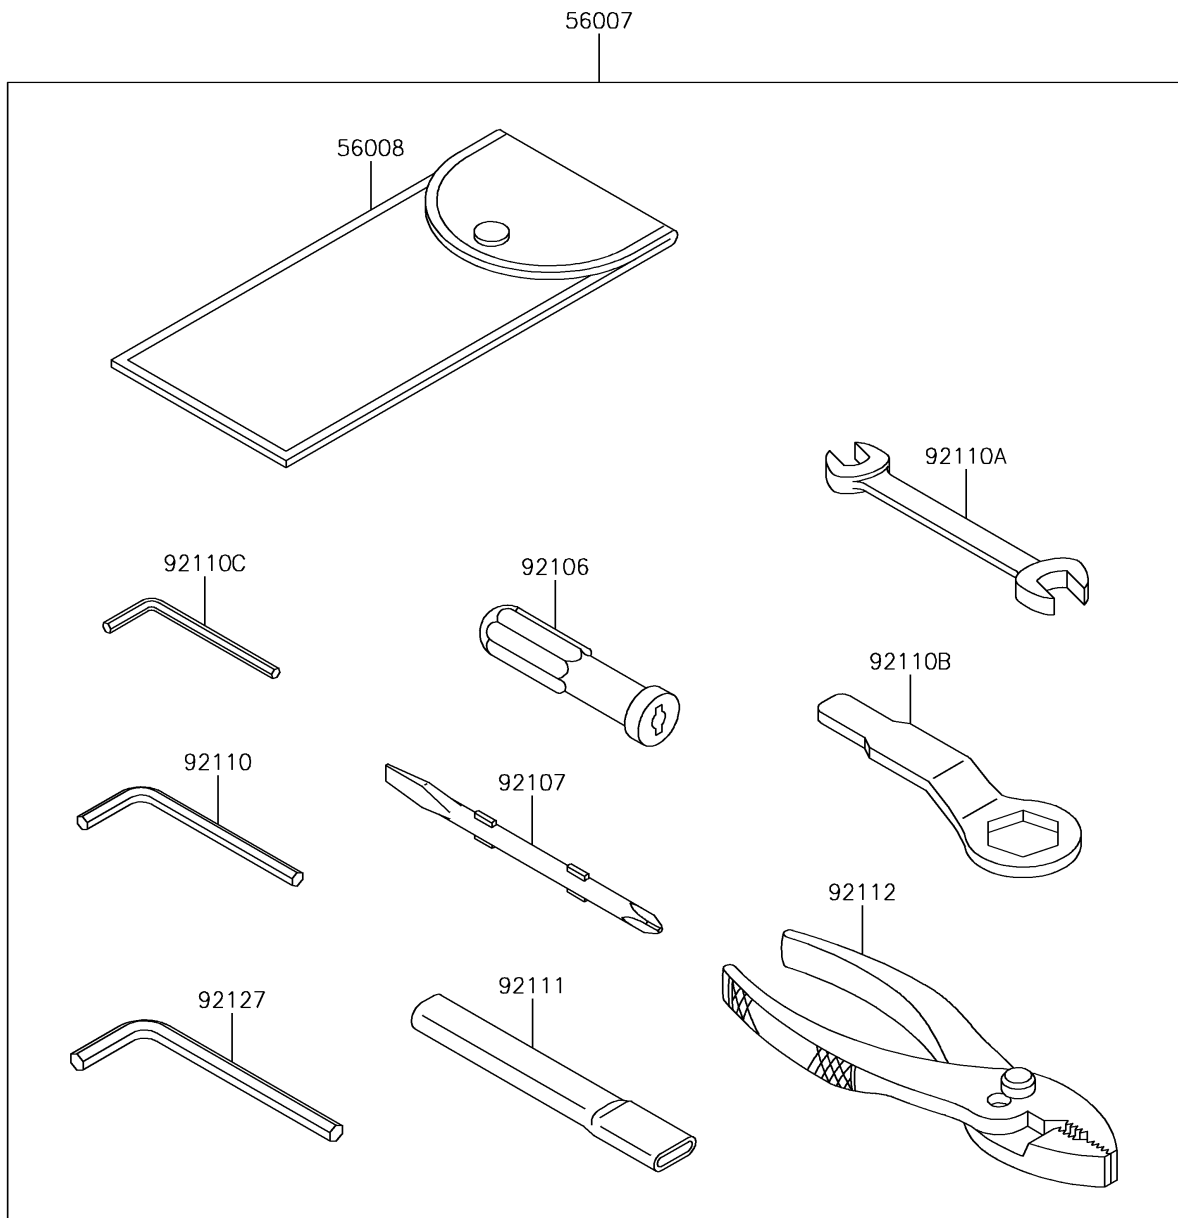

2018 Ninja® ZX™-10R PARTS DIAGRAM

Owner's Tools

F2810

2018 Ninja® ZX™-10R PARTS LIST

Owner's Tools

ITEM NAME	PART NUMBER	QUANTITY
TOOL-KIT (Ref # 56007)	56007-0141	1
BAG,TOOL (Ref # 56008)	56008-1075	1
GASKET-LIQUID,TB1211F,CLEAR (Ref # 92104)	92104-0004	1
GASKET-LIQUID,TB1216,GRAY (Ref # 92104A)	92104-1063	1
GASKET-LIQUID,TB1216B,BLACK (Ref # 92104B)	92104-1064	1
GASKET-LIQUID,TB1207B,BLACK (Ref # 92104C)	92104-2068	1
GRIP-SCREW DRIVER (Ref # 92106)	92106-1001	1
TOOL-DRIVER,#2PHILLIPS&SLOT (Ref # 92107)	92107-1051	1
TOOL-WRENCH,ALLEN,5MM (Ref # 92110)	92110-1015	1
TOOL-WRENCH,OPEN END,10X12 (Ref # 92110A)	92110-1152	1
TOOL-WRENCH,BOX END,32MM (Ref # 92110B)	92110-1161	1
TOOL-WRENCH,ALLEN,4MM (Ref # 92110C)	92110-3703	1
TOOL-BAR,BOX END WRENCH (Ref # 92111)	92111-1051	1
TOOL-PLIERS (Ref # 92112)	92112-1001	1
TOOL-WRENCH,ALLEN,6MM (Ref # 92127)	92127-003	1