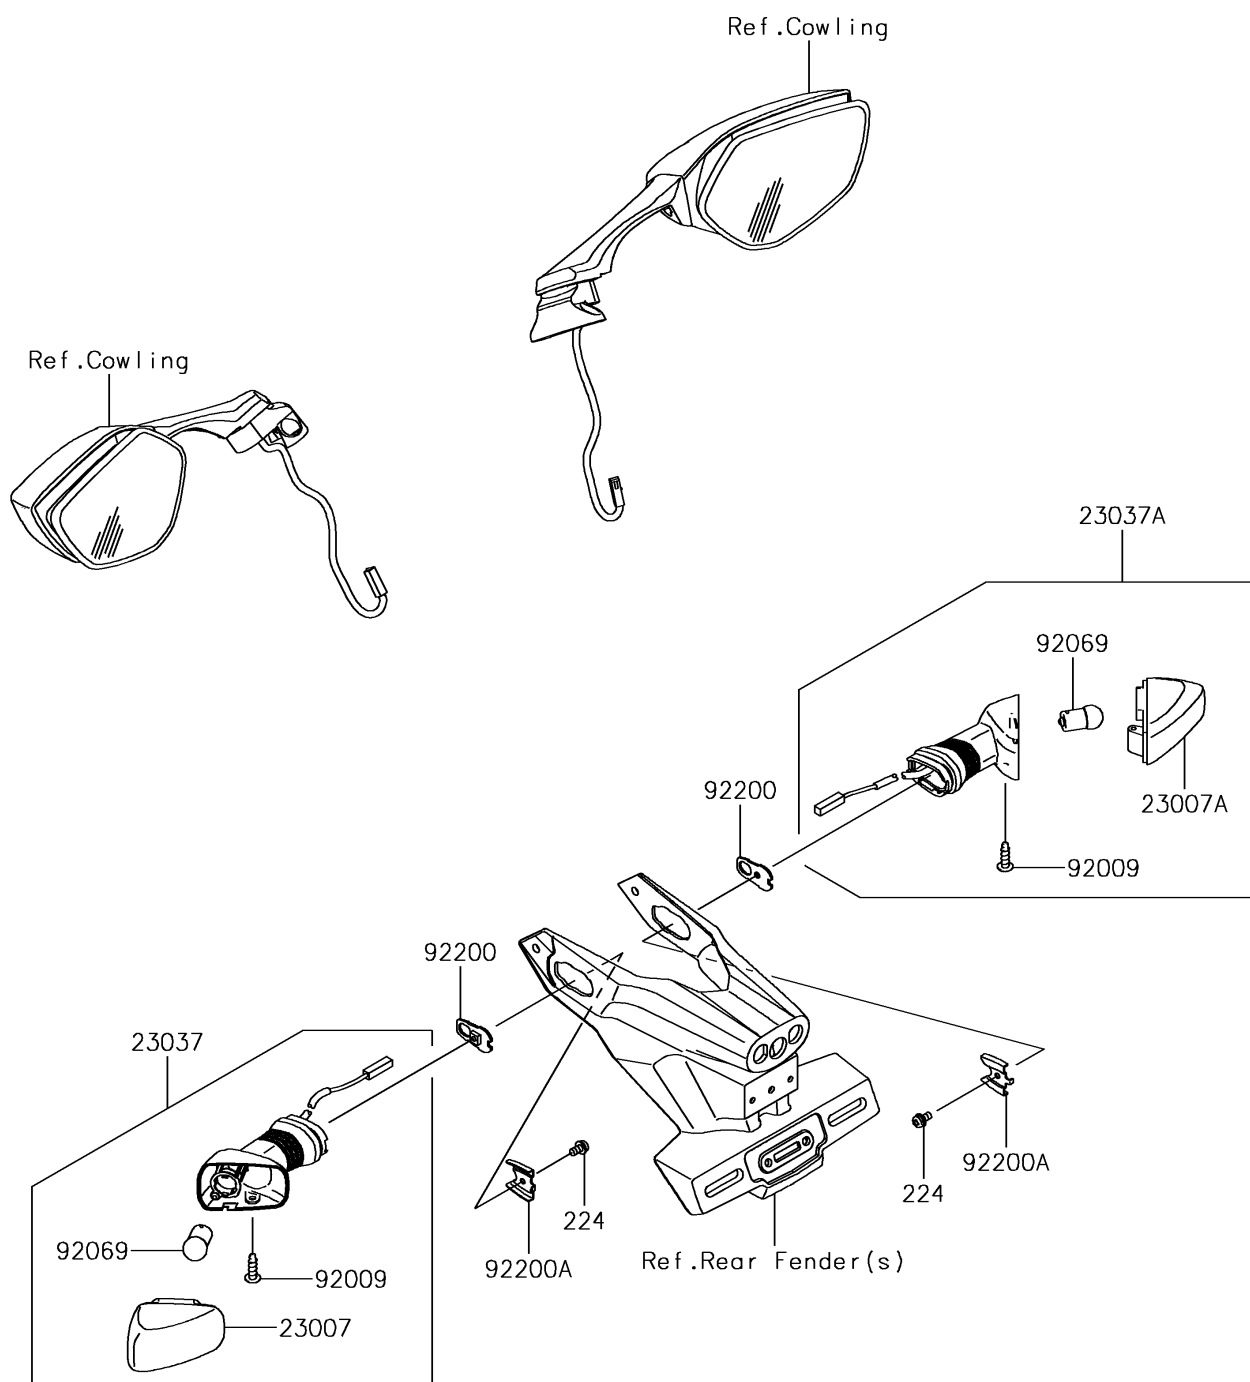

## 2018 Ninja® ZX™-10R PARTS DIAGRAM

Turn Signals

F2730

## 2018 Ninja® ZX™-10R PARTS LIST

### Turn Signals

ITEM NAME	PART NUMBER	QUANTITY
SCREW-PAN-WP-CROS,4X8 (Ref # 224)	224AB0408	1
LENS-COMP,SIGNAL LAMP,RR,LH (Ref # 23007)	23007-0102	1
LENS-COMP,SIGNAL LAMP,RR,RH (Ref # 23007A)	23007-0103	1
LAMP-ASSY-SIGNAL,RR,LH (Ref # 23037)	23037-0145	1
LAMP-ASSY-SIGNAL,RR,RH (Ref # 23037A)	23037-0146	1
SCREW,4X16,BLACK (Ref # 92009)	92009-1158	1
BULB,12V 10W (Ref # 92069)	92069-0020	1
WASHER,NUT 4MM (Ref # 92200)	92200-0854	1
WASHER (Ref # 92200A)	92200-0855	1