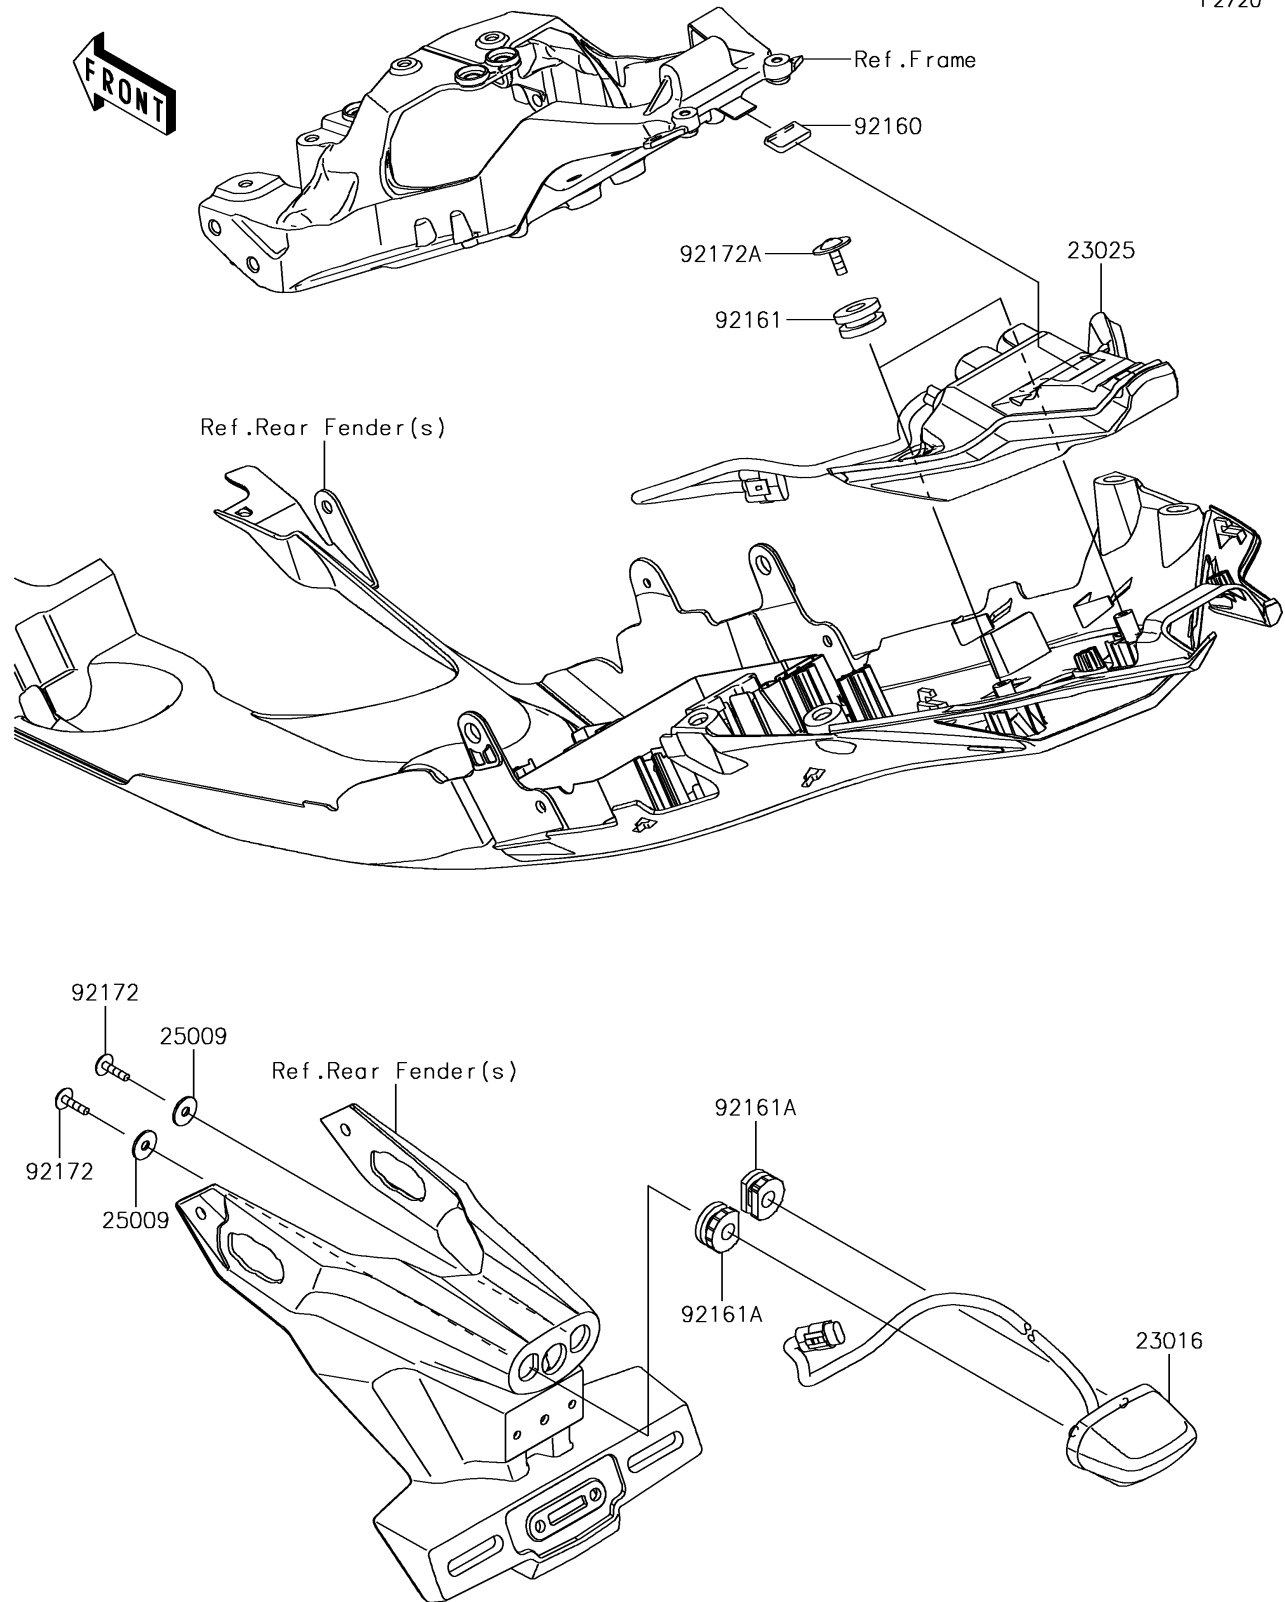

2018 Ninja ZX-10R PARTS DIAGRAM

Taillight(s)

F2720

2018 Ninja ZX-10R PARTS LIST

Taillight(s)

ITEM NAME	PART NUMBER	QUANTITY
LAMP-ASSY,LICENSE,LED (Ref # 23016)	23016-0619	1
LAMP-TAIL,LED,CCC (Ref # 23025)	23025-0377	1
WASHER,5.2X16X1.2 (Ref # 25009)	25009-004	1
DAMPER (Ref # 92160)	92160-1190	1
DAMPER (Ref # 92161)	92161-0163	1
DAMPER,9X23X12 (Ref # 92161A)	92161-1885	1
SCREW,TAPPING,5X16 (Ref # 92172)	92172-0238	1
SCREW,TAPTITE,5X16 (Ref # 92172A)	92172-0481	1