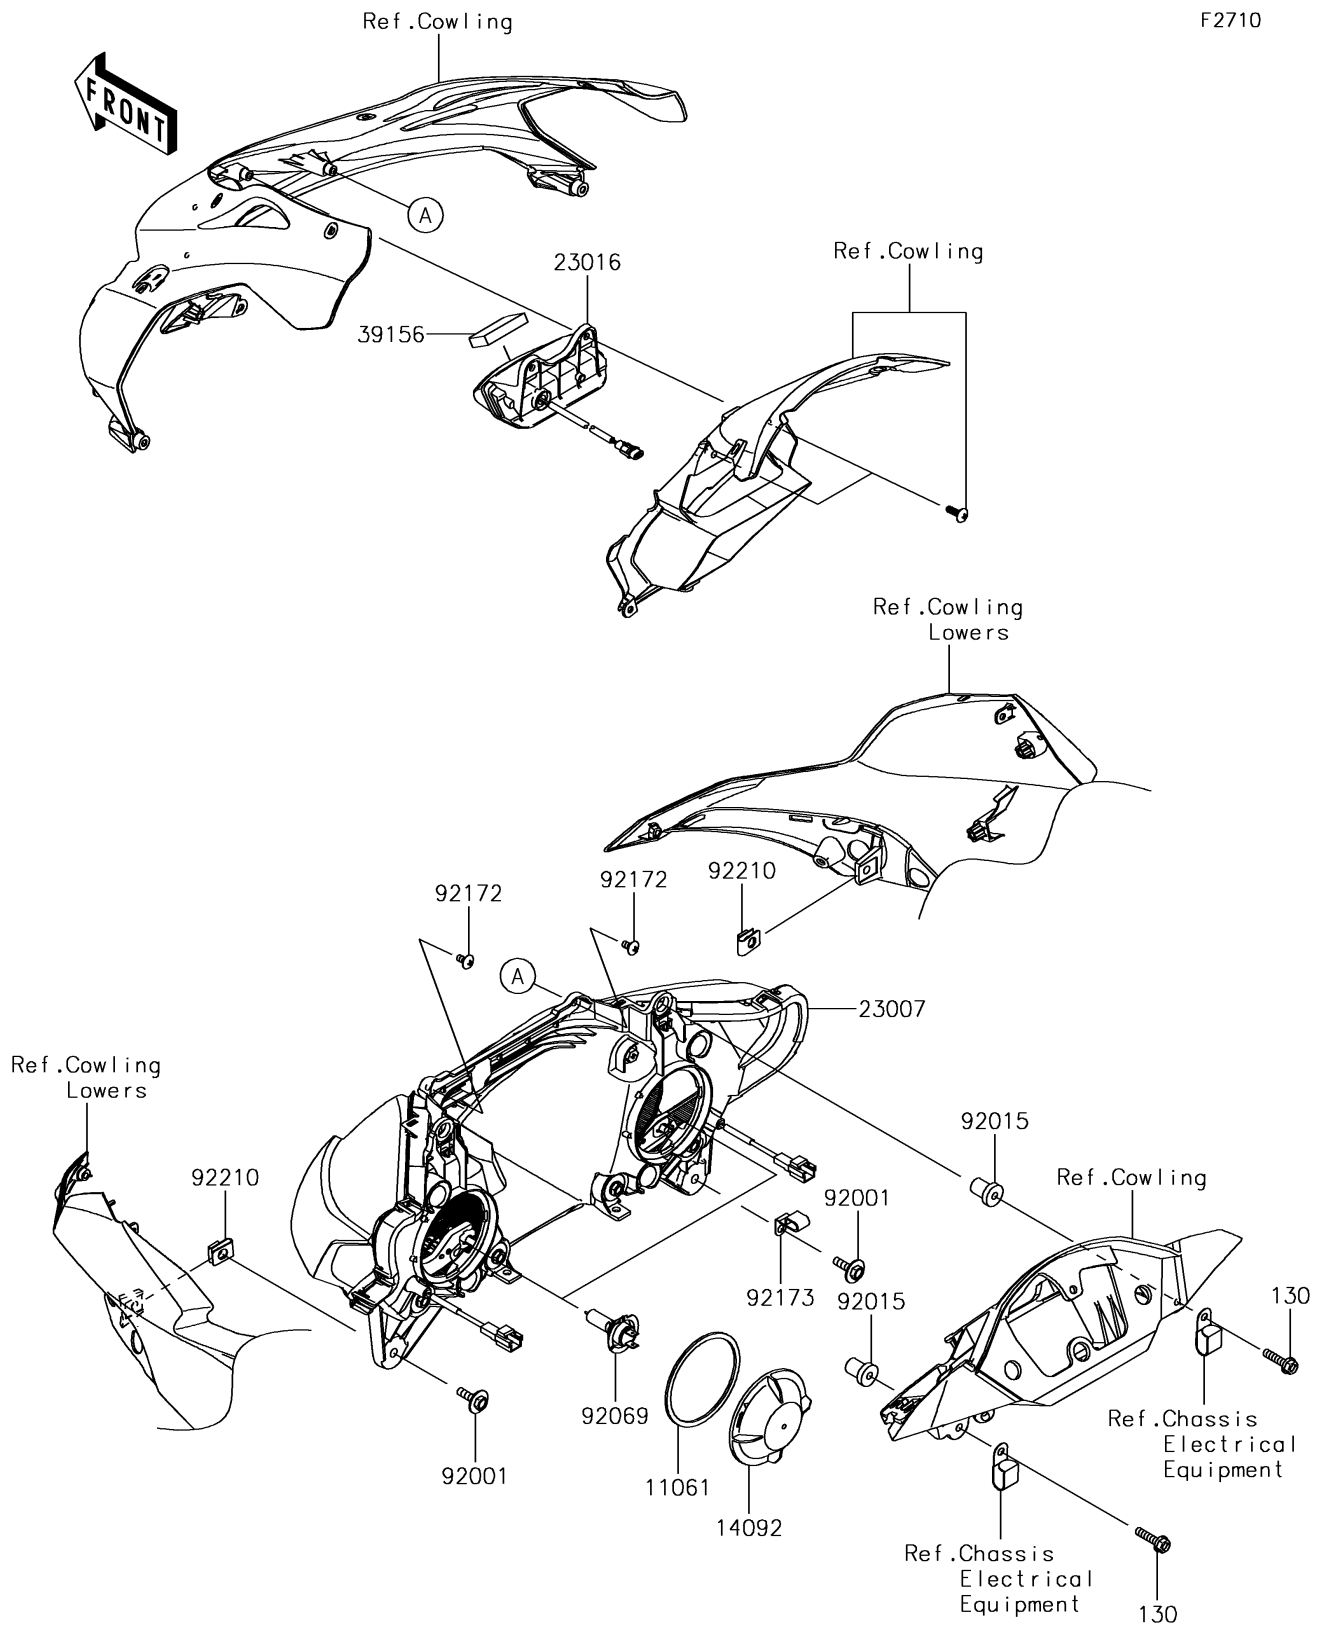

2018 Ninja® ZX™-10R PARTS DIAGRAM

Headlight(s)

F2710

2018 Ninja® ZX™-10R PARTS LIST

Headlight(s)

ITEM NAME	PART NUMBER	QUANTITY
GASKET (Ref # 11061)	11061-0746	1
BOLT-FLANGED,6X25 (Ref # 130)	130BB0625	1
COVER,HEAD LAMP (Ref # 14092)	14092-0793	1
LENS-COMP (Ref # 23007)	23007-0203	1
LAMP-ASSY,POSITION LAMP (Ref # 23016)	23016-0045	1
PAD,45X24X8 (Ref # 39156)	39156-2113	1
BOLT,UPSET-WP,6X22 (Ref # 92001)	92001-1774	1
NUT,RUBBER,6MM (Ref # 92015)	92015-1692	1
BULB,12V 55W,H7 (Ref # 92069)	92069-0053	1
SCREW,TAPPING,5X10 (Ref # 92172)	92172-0335	1
CLAMP (Ref # 92173)	92173-1891	1
NUT (Ref # 92210)	92210-0130	1