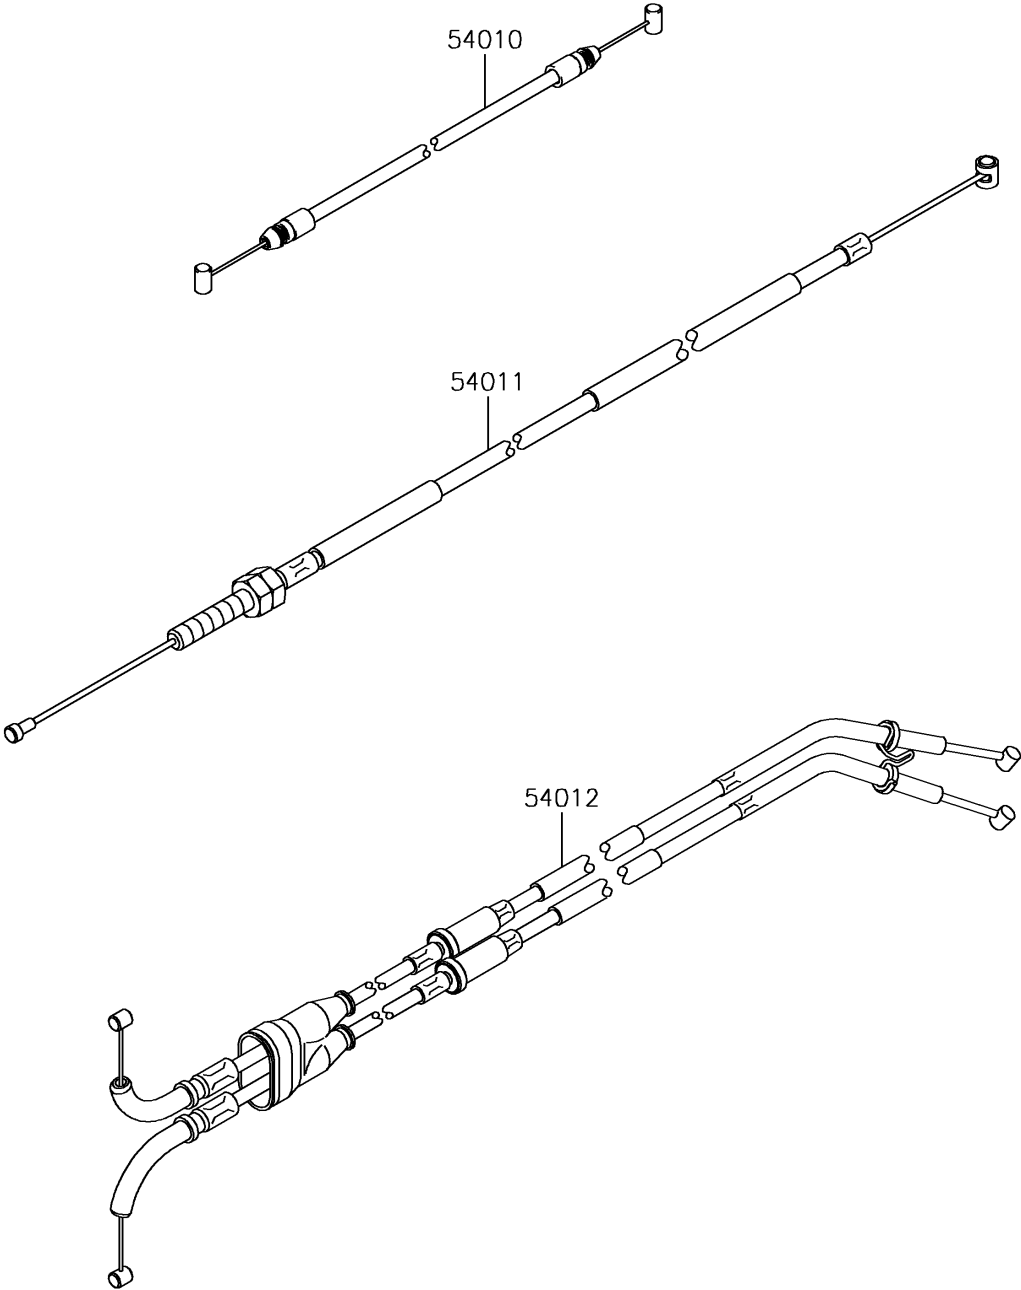

2018 Ninja® ZX™-10R PARTS DIAGRAM

Cables

F2540

2018 Ninja® ZX™-10R PARTS LIST

Cables

ITEM NAME	PART NUMBER	QUANTITY
CABLE,SEAT LOCK (Ref # 54010)	54010-0609	1
CABLE-CLUTCH (Ref # 54011)	54011-0612	1
CABLE-THROTTLE (Ref # 54012)	54012-0631	1