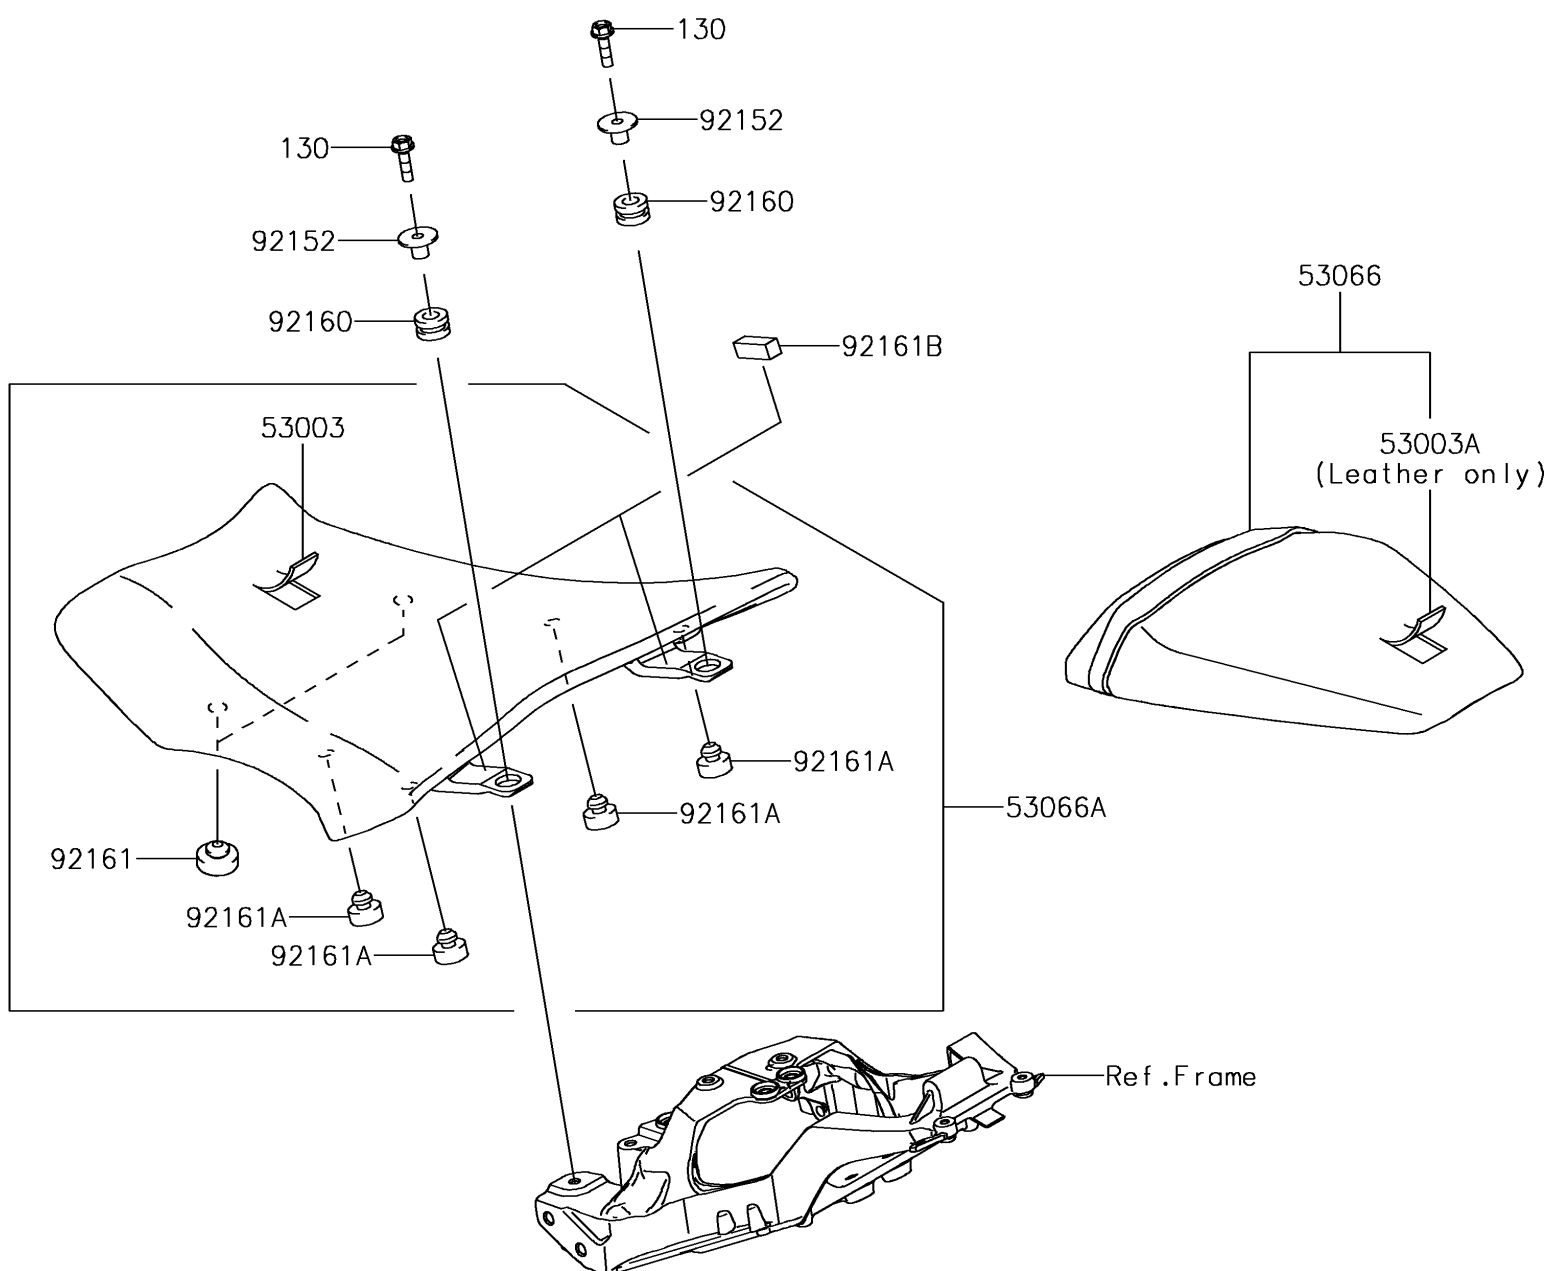

2018 Ninja® ZX™-10R PARTS DIAGRAM

Seat

F2510

2018 Ninja® ZX™-10R PARTS LIST

Seat

ITEM NAME	PART NUMBER	QUANTITY
BOLT-FLANGED,6X22 (Ref # 130)	130BA0622	1
LEATHER,FR SEAT,BLACK (Ref # 53003)	53003-0209-MA	1
LEATHER,RR SEAT,BLACK (Ref # 53003A)	53003-0420-MA	1
SEAT-ASSY,RR,BLACK/BLACK (Ref # 53066)	53066-0506-12Y	1
SEAT-ASSY,FR,BLACK (Ref # 53066A)	53066-0601-MA	1
COLLAR (Ref # 92152)	92152-0365	1
DAMPER,10X20X12 (Ref # 92160)	92160-1167	1
DAMPER,SEAT,10X25X8 (Ref # 92161)	92161-0095	1
DAMPER,8X20X8 (Ref # 92161A)	92161-0223	1
DAMPER,10X30X10 (Ref # 92161B)	92161-1835	1