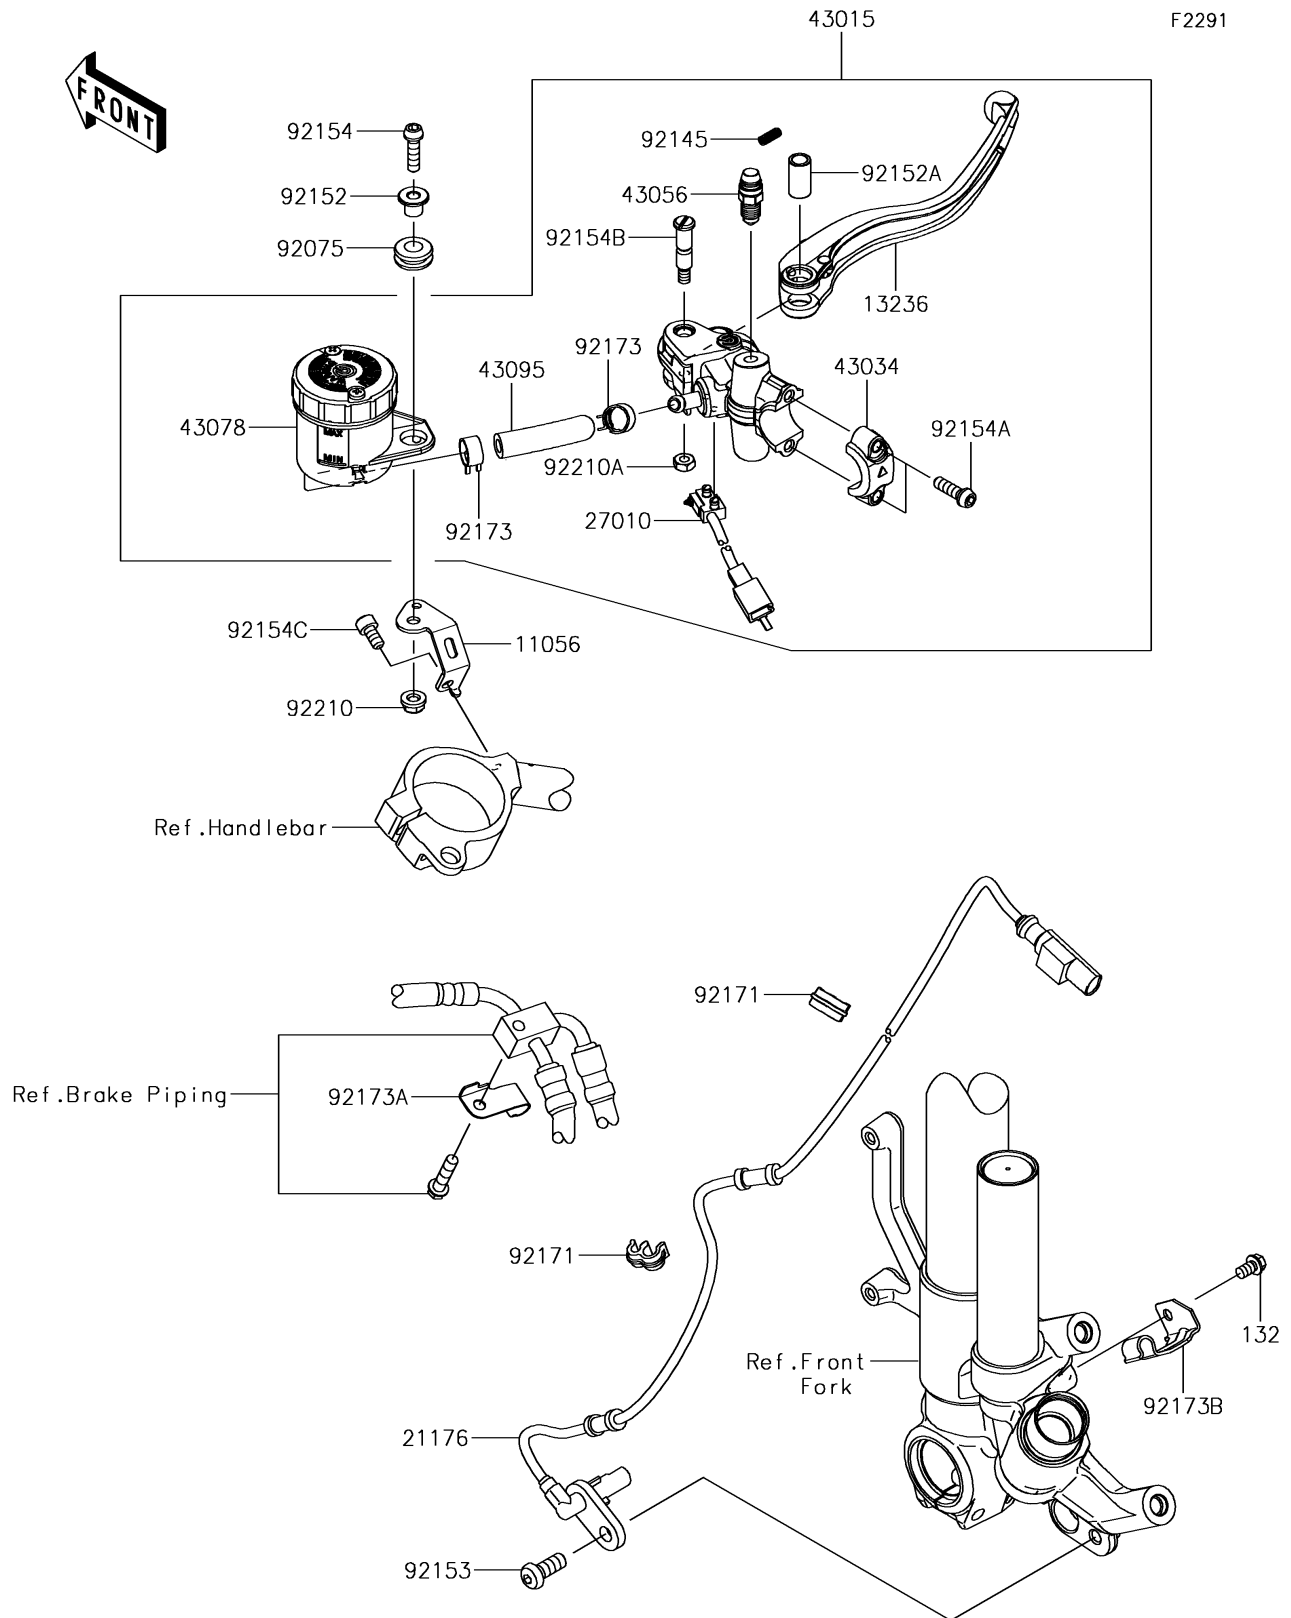

2018 Ninja® ZX™-10R PARTS DIAGRAM

Front Master Cylinder

2018 Ninja® ZX™-10R PARTS LIST

Front Master Cylinder

ITEM NAME	PART NUMBER	QUANTITY
BRACKET,RESERVOIR TANK (Ref # 11056)	11056-7023	1
BOLT-FLANGED-SMALL,6X10 (Ref # 132)	132BA0610	1
LEVER-COMP,BRAKE (Ref # 13236)	13236-0770	1
SENSOR,FR WHEEL (Ref # 21176)	21176-0813	1
SWITCH,BRAKE (Ref # 27010)	27010-0831	1
CYLINDER-ASSY-MASTER,FR (Ref # 43015)	43015-0668	1
HOLDER-BRAKE (Ref # 43034)	43034-0121	1
BREATHER-BRAKE (Ref # 43056)	43056-0019	1
RESERVOIR (Ref # 43078)	43078-0577	1
HOSE-BRAKE (Ref # 43095)	43095-0908	1
DAMPER (Ref # 92075)	92075-1028	1
SPRING (Ref # 92145)	92145-1683	1
COLLAR,6X16X10.6 (Ref # 92152)	92152-2110	1
COLLAR,LEVER (Ref # 92152A)	92152-2151	1
BOLT,SOCKET,8X20 (Ref # 92153)	92153-0912	1
BOLT,SOCKET,6X22 (Ref # 92154)	92154-1456	1
BOLT,SOCKET,6X20 (Ref # 92154A)	92154-1644	1
BOLT,LEVER (Ref # 92154B)	92154-1809	1
BOLT,SOCKET,6X12 (Ref # 92154C)	92154-1978	1
CLAMP (Ref # 92171)	92171-0921	1
CLAMP,HOSE (Ref # 92173)	92173-1498	1
CLAMP,UNDER BRACKET (Ref # 92173A)	92173-1507	1
CLAMP,AXLE,LH (Ref # 92173B)	92173-1887	1
NUT,6MM (Ref # 92210)	92210-0991	1
NUT,U (Ref # 92210A)	92210-1424	1