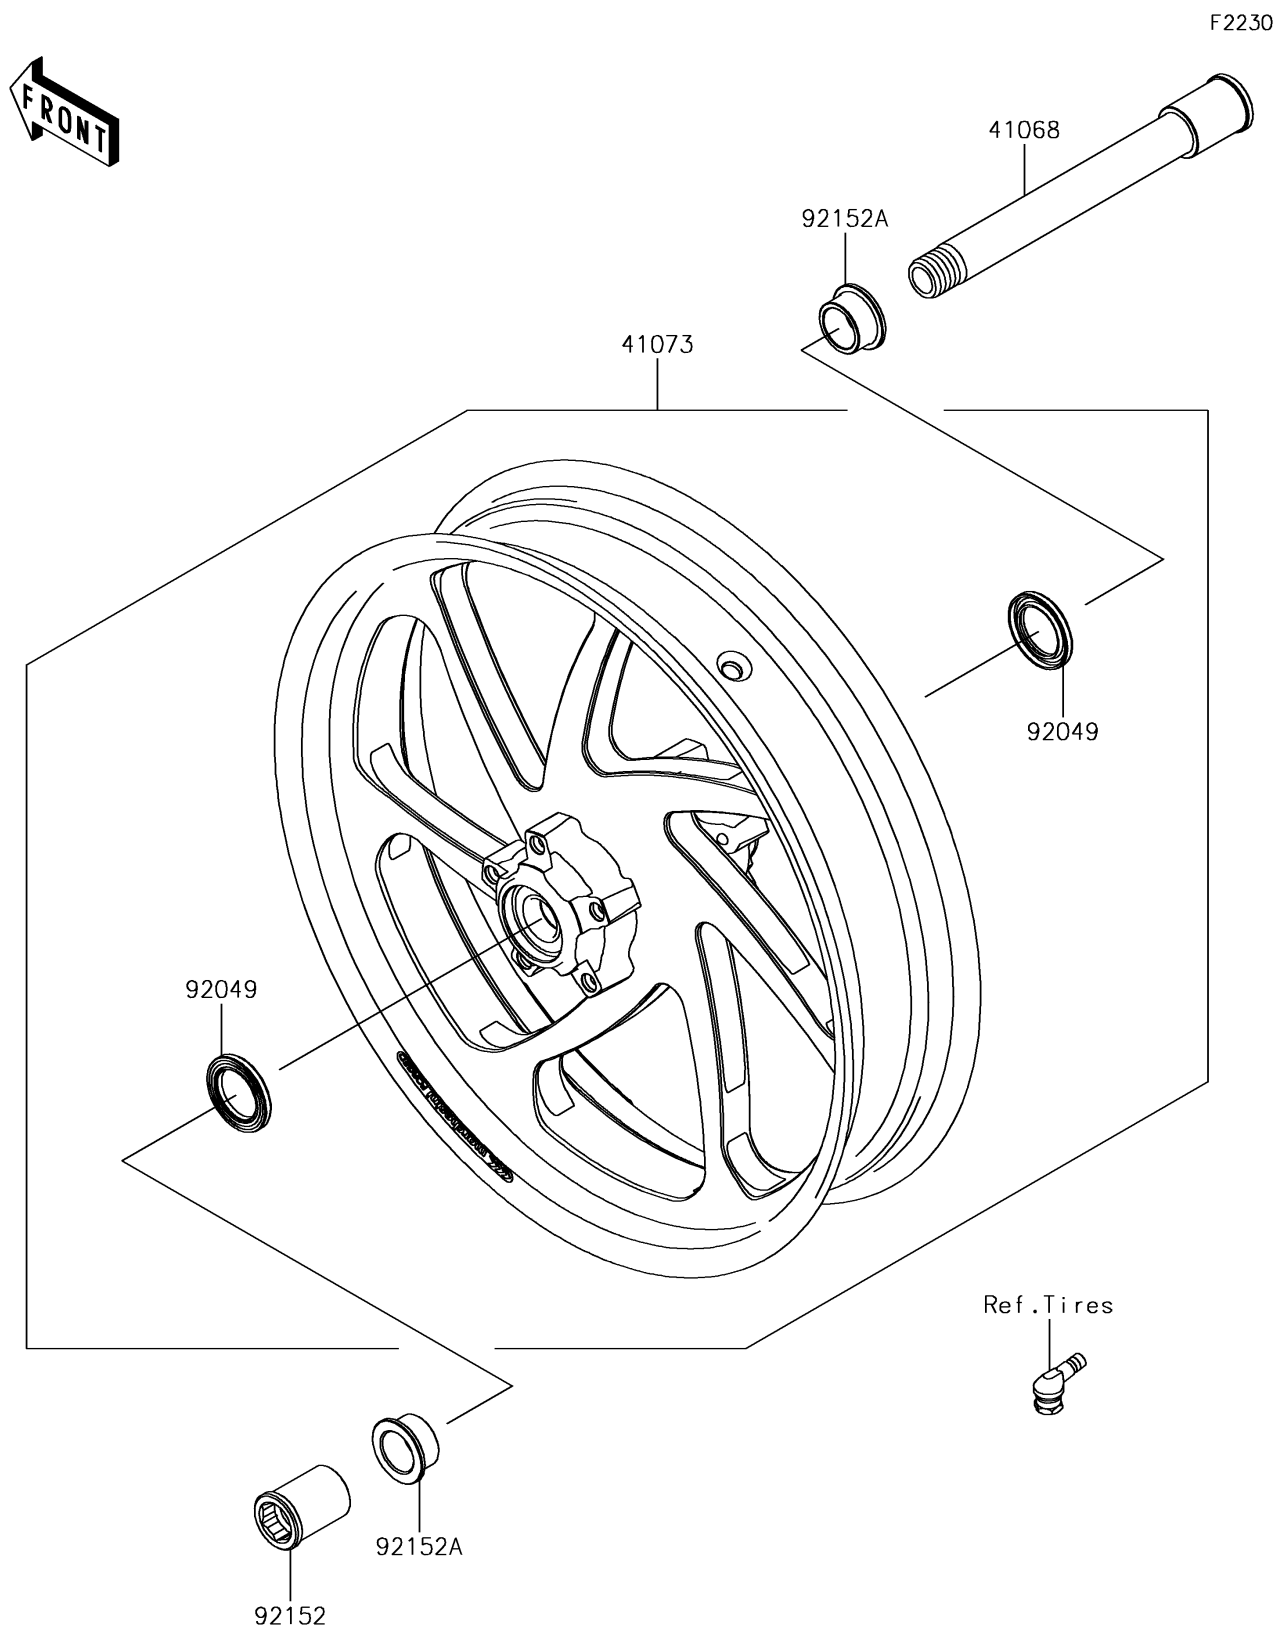

2018 Ninja® ZX™-10R PARTS DIAGRAM

Front Wheel

2018 Ninja® ZX™-10R PARTS LIST

Front Wheel

ITEM NAME	PART NUMBER	QUANTITY
AXLE,FR,25X205 (Ref # 41068)	41068-0594	1
WHEEL-ASSY,FR,M.BLACK+GRN (Ref # 41073)	41073-0717-60M	1
SEAL-OIL,BJN-C2 32X47X5 (Ref # 92049)	92049-0050	1
COLLAR,FR AXLE,LH,L=44.5 (Ref # 92152)	92152-0240	1
COLLAR,25X40X18 (Ref # 92152A)	92152-1947	1