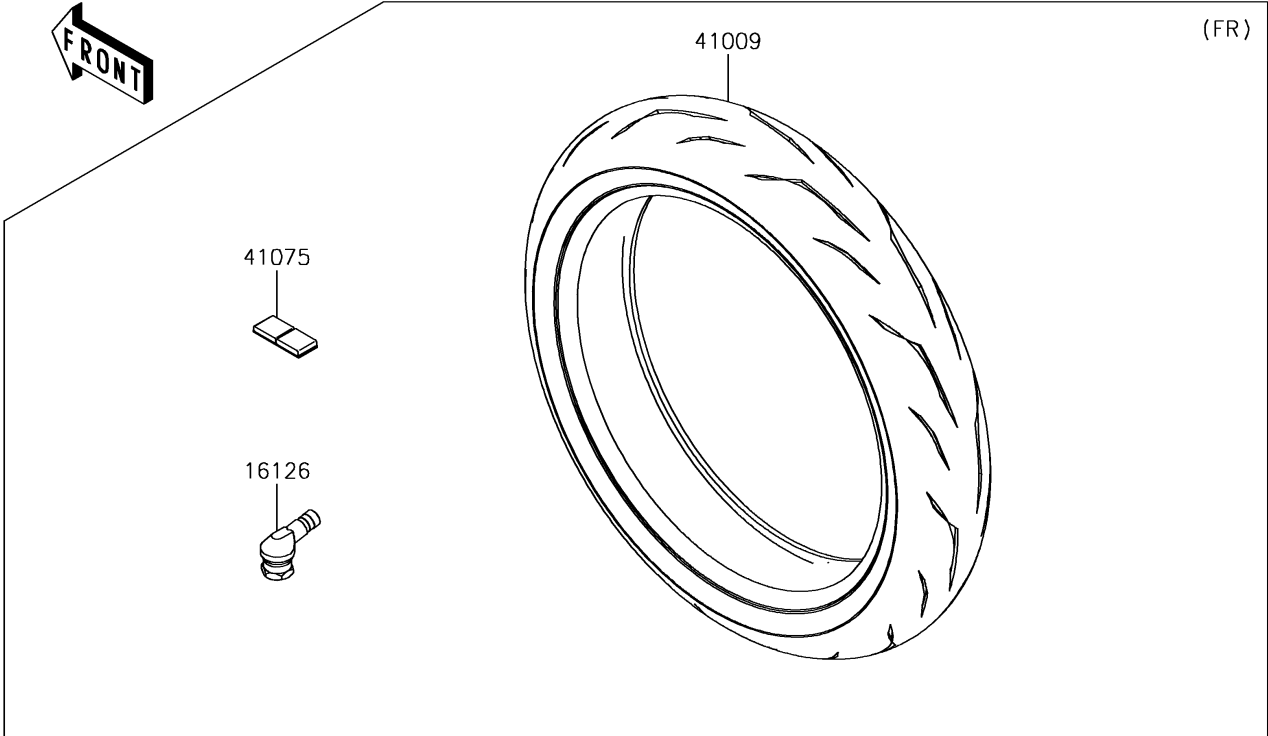

2018 Ninja® ZX™-10R PARTS DIAGRAM

Tires

F2210

2018 Ninja® ZX™-10R PARTS LIST

Tires

ITEM NAME	PART NUMBER	QUANTITY
VALVE (Ref # 16126)	16126-0735	1
TIRE,FR,120/70ZR17(58W),RS10F (Ref # 41009)	41009-0726	1
TIRE,RR,190/55ZR17(75W),RS10 (Ref # 41009A)	41009-0727	1
BALANCER-WHEEL,10G (Ref # 41075)	41075-0022	1