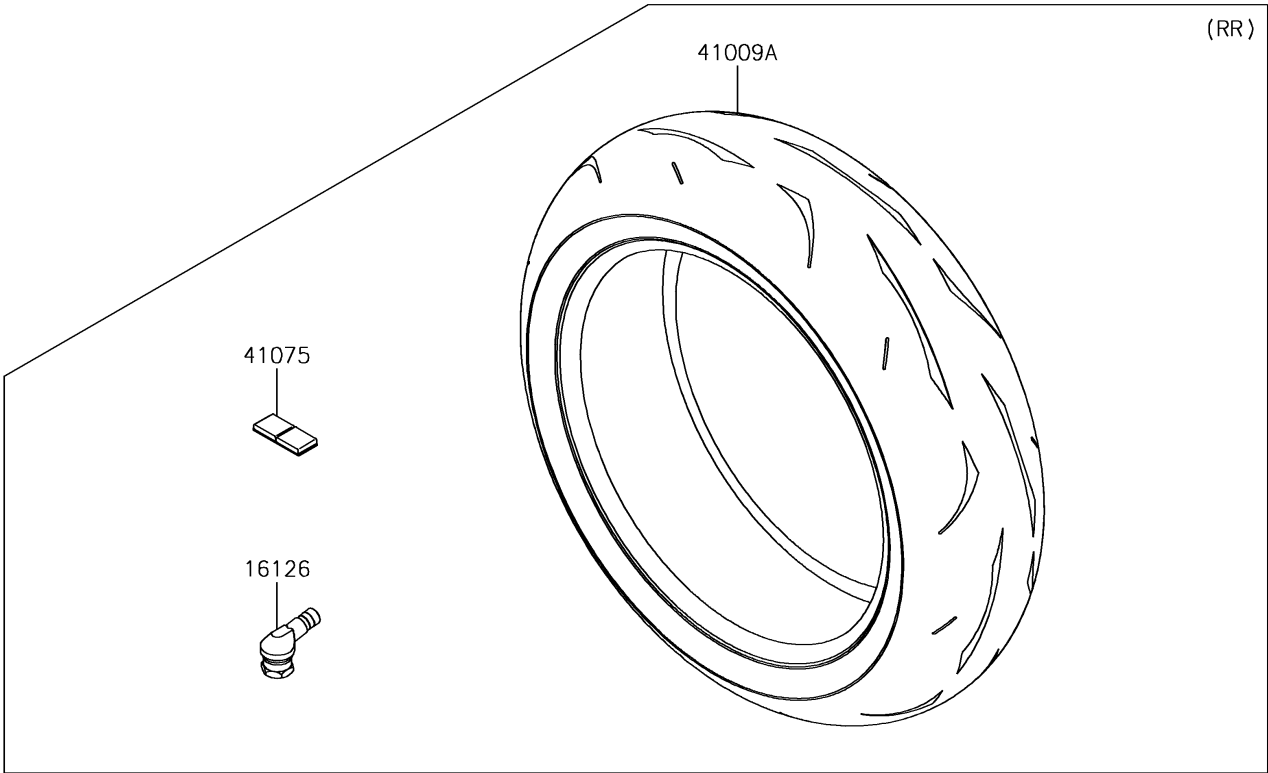

2018 Ninja® ZX™-10R PARTS DIAGRAM

Tires

F2210

2018 Ninja® ZX™-10R PARTS LIST

Tires

ITEM NAME	PART NUMBER	QUANTITY
VALVE (Ref # 16126)	16126-0735	1
TIRE,FR,120/70ZR17(58W),RS10F (Ref # 41009)	41009-0726	1
TIRE,RR,190/55ZR17(75W),RS10 (Ref # 41009A)	41009-0727	1
BALANCER-WHEEL,10G (Ref # 41075)	41075-0022	1