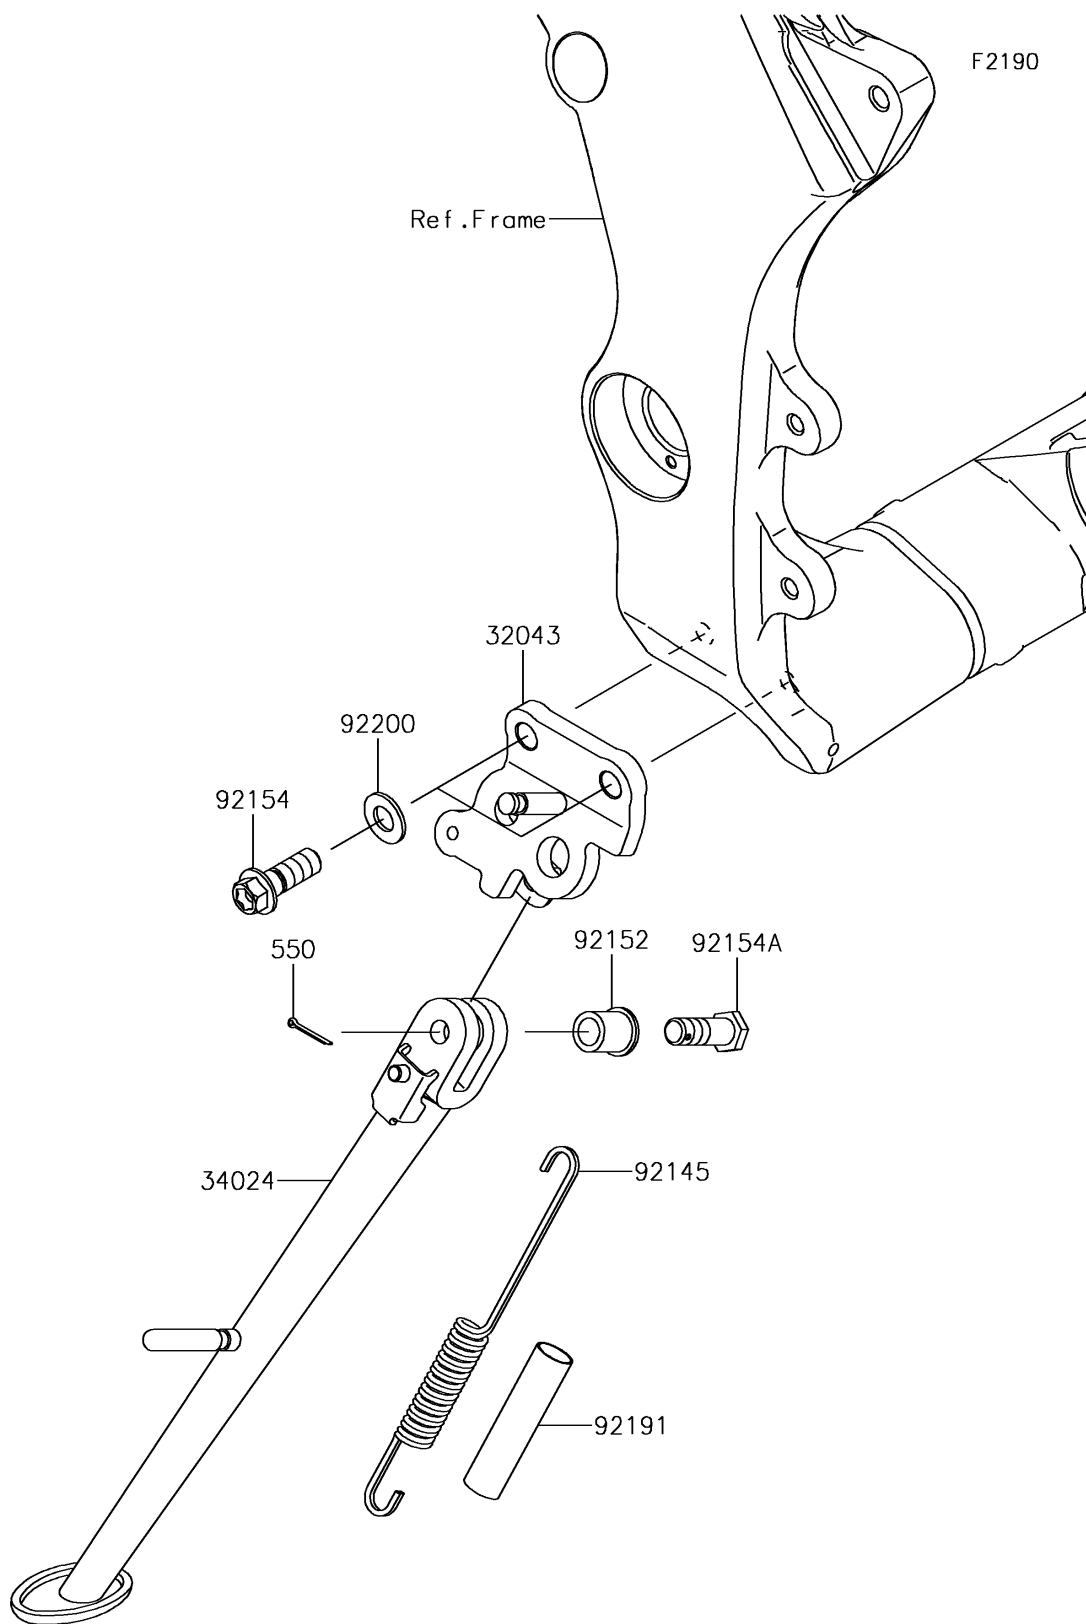

2018 Ninja® ZX™-10R PARTS DIAGRAM

Stand(s)

2018 Ninja® ZX™-10R PARTS LIST

Stand(s)

ITEM NAME	PART NUMBER	QUANTITY
BRACKET-STAND,F.S.BLACK (Ref # 32043)	32043-0604-18R	1
STAND-SIDE,F.S.BLACK (Ref # 34024)	34024-0137-18R	1
PIN-COTTER,2.0X15 (Ref # 550)	550AA2015	1
SPRING,SIDE STAND (Ref # 92145)	92145-1731	1
COLLAR,10.2X15X18.1 (Ref # 92152)	92152-2171	1
BOLT,FLANGED,10X28 (Ref # 92154)	92154-1963	1
BOLT,10X30 (Ref # 92154A)	92154-2088	1
TUBE,13X16X60 (Ref # 92191)	92191-1001	1
WASHER,10.2X20X1.6 (Ref # 92200)	92200-0328	1