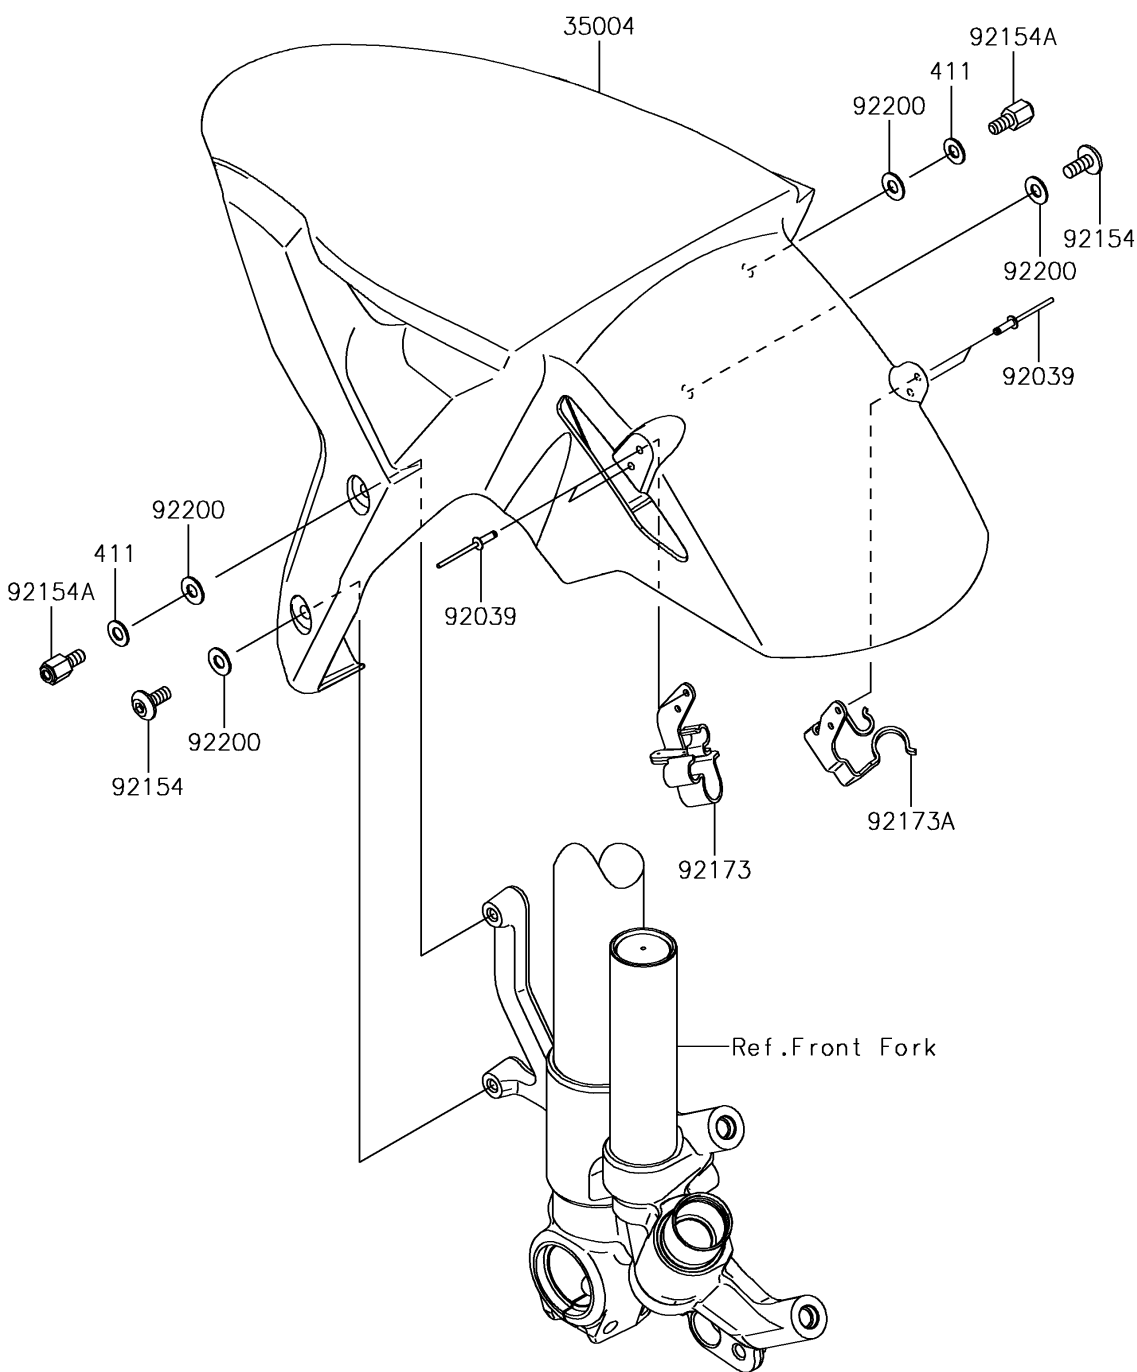

2018 Ninja® ZX™-10R PARTS DIAGRAM

Front Fender(s)

F2171

2018 Ninja® ZX™-10R PARTS LIST

Front Fender(s)

ITEM NAME	PART NUMBER	QUANTITY
FENDER-FRONT,M.F.S.BLACK (Ref # 35004)	35004-0362-739	1
WASHER-PLAIN,6MM (Ref # 411)	411AB0600	1
RIVET,3.2X9.5 (Ref # 92039)	92039-0752	1
BOLT,SOCKET,6X14 (Ref # 92154)	92154-1735	1
BOLT,6X12 (Ref # 92154A)	92154-1908	1
CLAMP,FR FENDER,LH (Ref # 92173)	92173-1831	1
CLAMP,FR FENDER,RH (Ref # 92173A)	92173-1833	1
WASHER,6.5X14X1 (Ref # 92200)	92200-1388	1