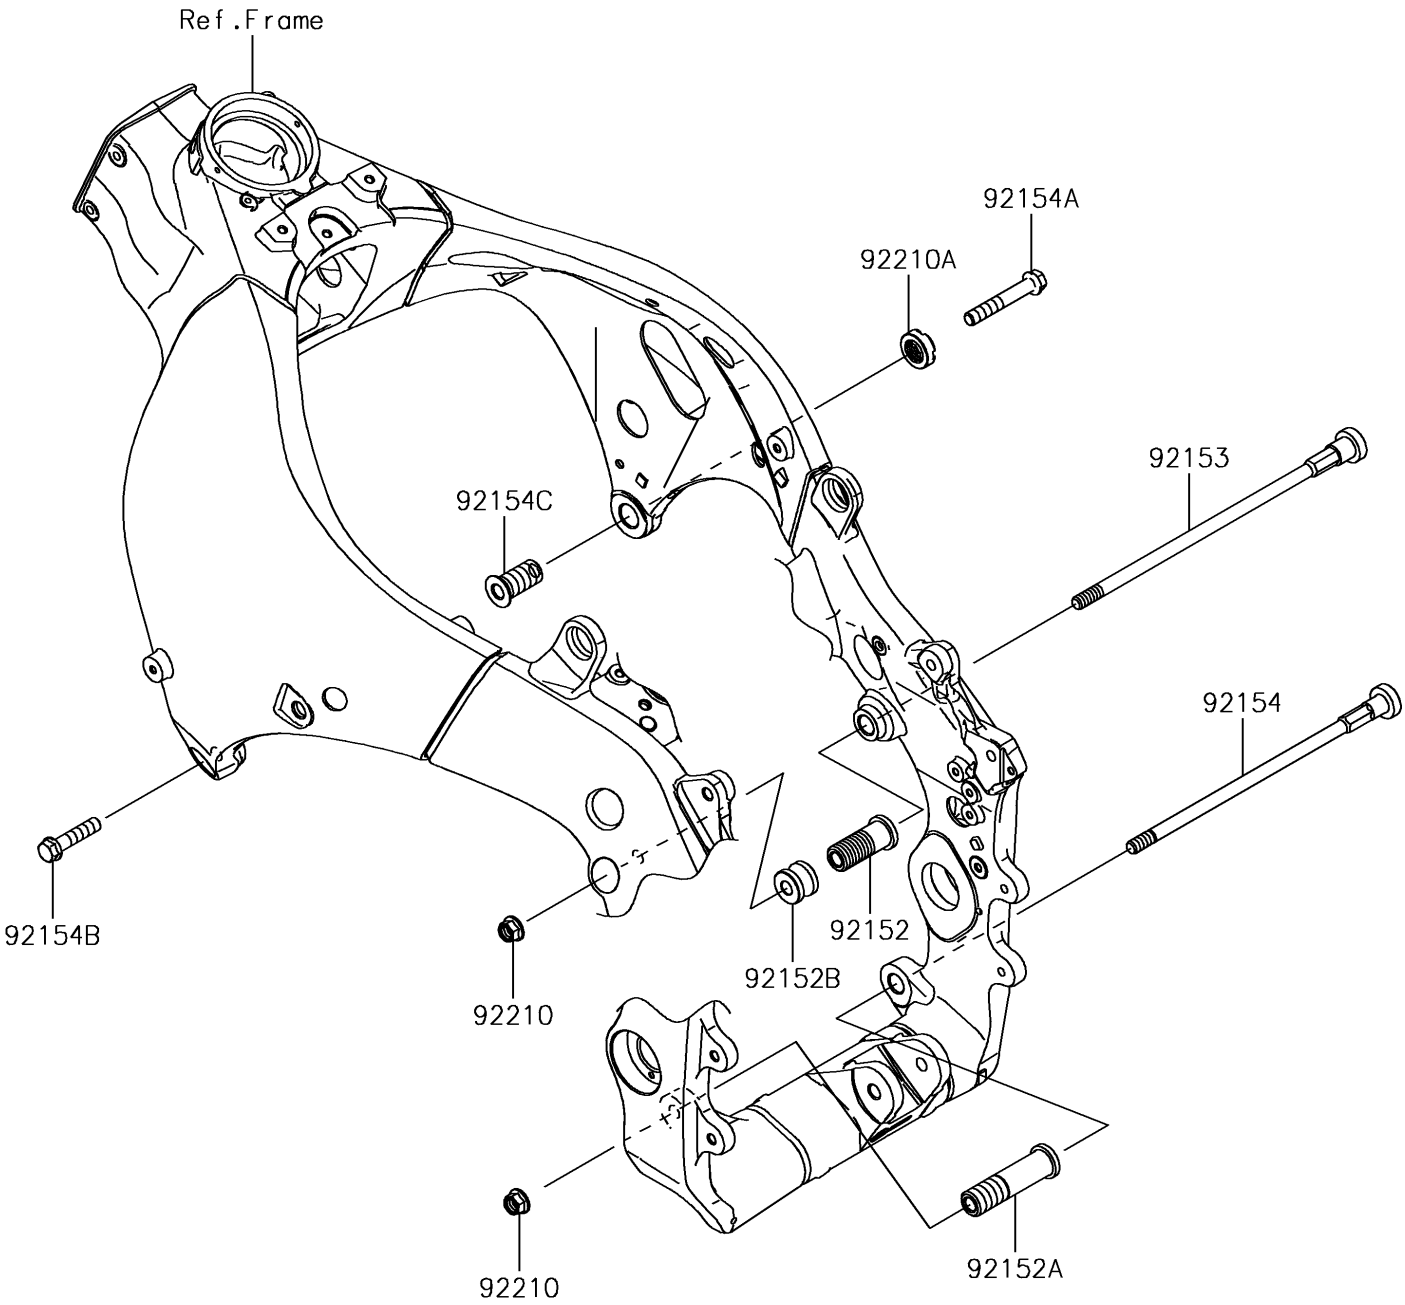

2018 Ninja® ZX™-10R PARTS DIAGRAM

Engine Mount

F2122

2018 Ninja® ZX™-10R PARTS LIST

Engine Mount

ITEM NAME	PART NUMBER	QUANTITY
COLLAR,ENGINE MOUNT (Ref # 92152)	92152-0076	1
COLLAR,10.5X20X80 (Ref # 92152A)	92152-0860	1
COLLAR (Ref # 92152B)	92152-0984	1
BOLT,SOCKET,10X279 (Ref # 92153)	92153-1329	1
BOLT,SOCKET,10X260 (Ref # 92154)	92154-0386	1
BOLT,FLANGED,10X65 (Ref # 92154A)	92154-1964	1
BOLT,FLANGED,10X40 (Ref # 92154B)	92154-1965	1
BOLT,SOCKET,18X38 (Ref # 92154C)	92154-1966	1
NUT,LOCK,FLANGED,10MM (Ref # 92210)	92210-1139	1
NUT,CASTLE,18MM (Ref # 92210A)	92210-1390	1