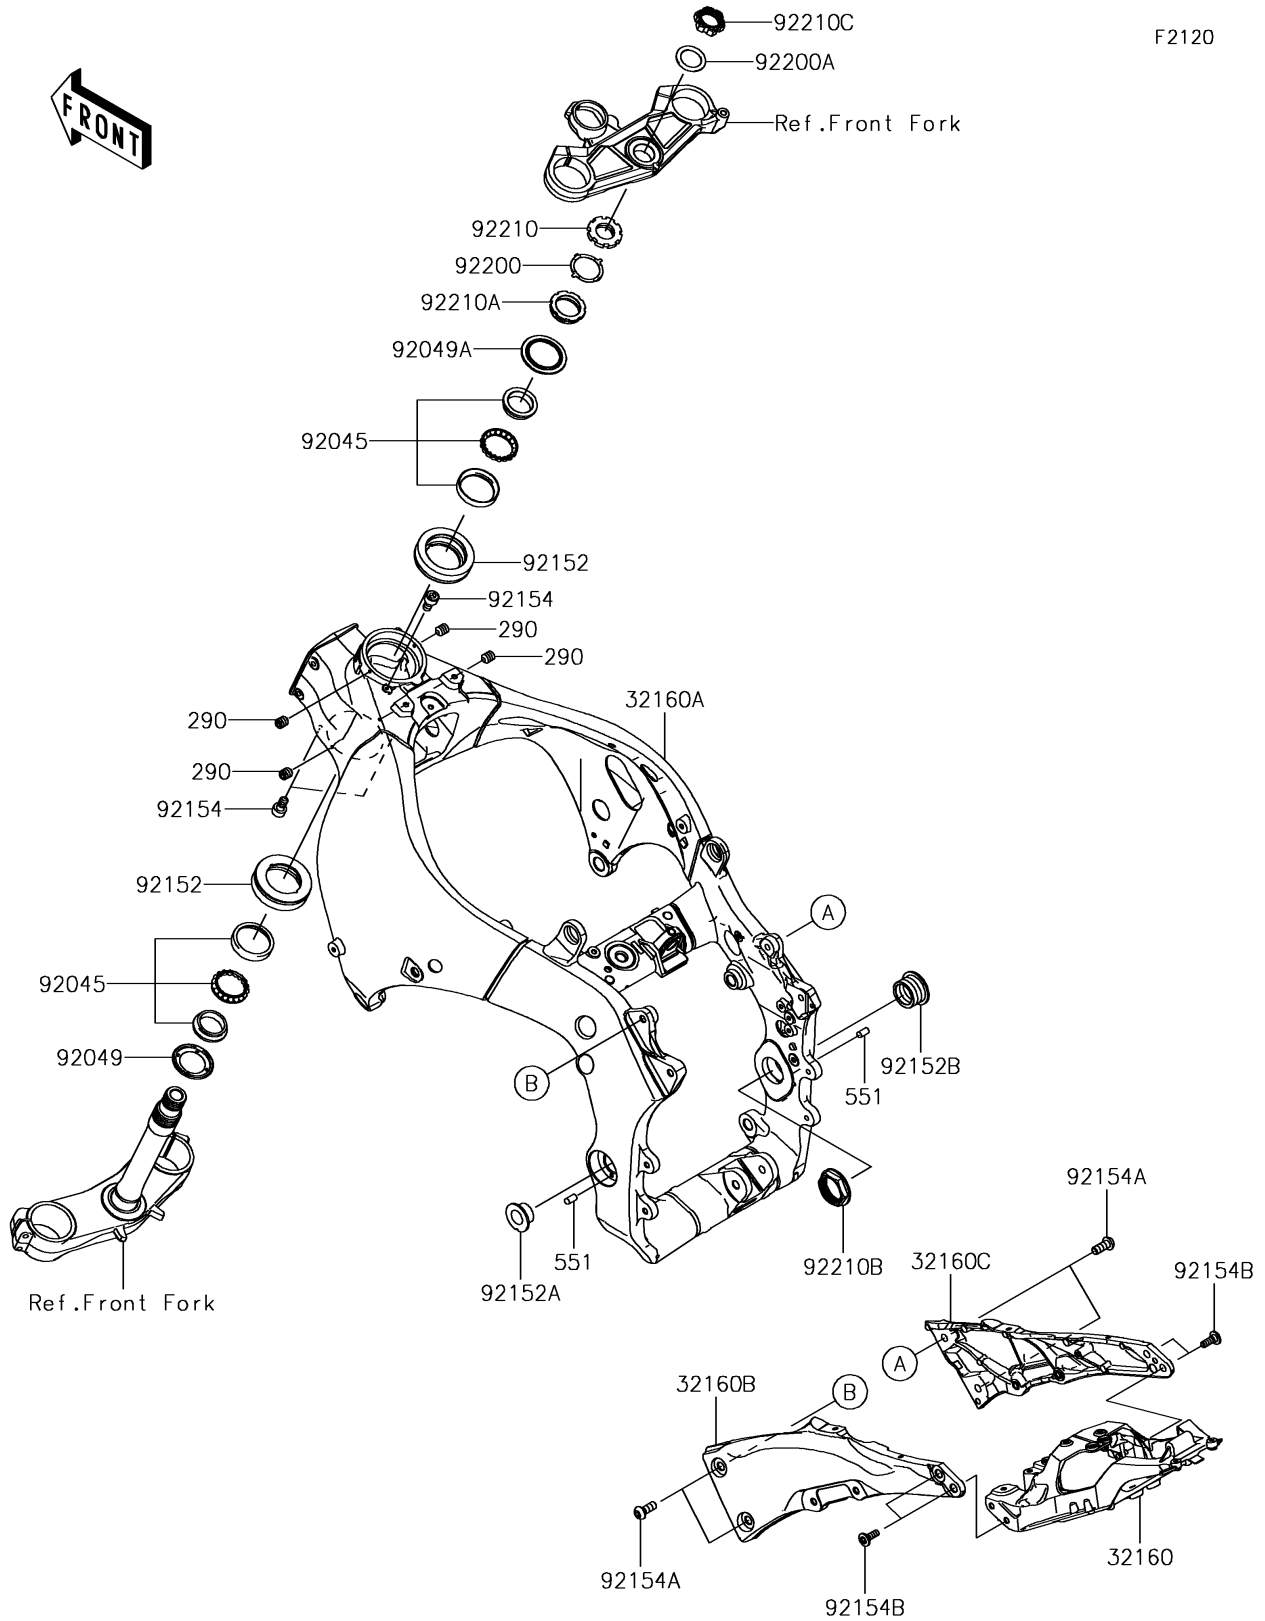

## 2018 Ninja® ZX™-10R PARTS DIAGRAM

Frame

## 2018 Ninja® ZX™-10R PARTS LIST

Frame

ITEM NAME	PART NUMBER	QUANTITY
SCREW-SET-SOCKET,5X6 (Ref # 290)	290Q0506	1
FRAME-COMP,RR,CNT (Ref # 32160)	32160-0801	1
FRAME-COMP,MAIN (Ref # 32160A)	32160-0882	1
FRAME-COMP,RR,LH,F.S.BLACK (Ref # 32160B)	32160-0885-18R	1
FRAME-COMP,RR,RH,F.S.BLACK (Ref # 32160C)	32160-0886-18R	1
PIN-DOWEL (Ref # 551)	551R0408	1
BEARING-BALL,SF07A17PX1V1 (Ref # 92045)	92045-1384	1
SEAL-OIL,DS35X55X4 (Ref # 92049)	92049-0022	1
SEAL-OIL,43X55.5X8.6 (Ref # 92049A)	92049-0742	1
COLLAR,55X77X18.5 (Ref # 92152)	92152-2165	1
COLLAR,20.5X40X17.5 (Ref # 92152A)	92152-2300	1
COLLAR,30X47X24 (Ref # 92152B)	92152-2301	1
BOLT,SOCKET,5X10 (Ref # 92154)	92154-1642	1
BOLT,SOCKET,10X25 (Ref # 92154A)	92154-1900	1
BOLT,SOCKET,8X23 (Ref # 92154B)	92154-1901	1
WASHER (Ref # 92200)	92200-0036	1
WASHER,28.5X40X1.6 (Ref # 92200A)	92200-0595	1
NUT,35MM (Ref # 92210)	92210-0095	1
NUT,35MM (Ref # 92210A)	92210-0823	1
NUT,38MM (Ref # 92210B)	92210-1441	1
NUT,28MM (Ref # 92210C)	92210-1460	1