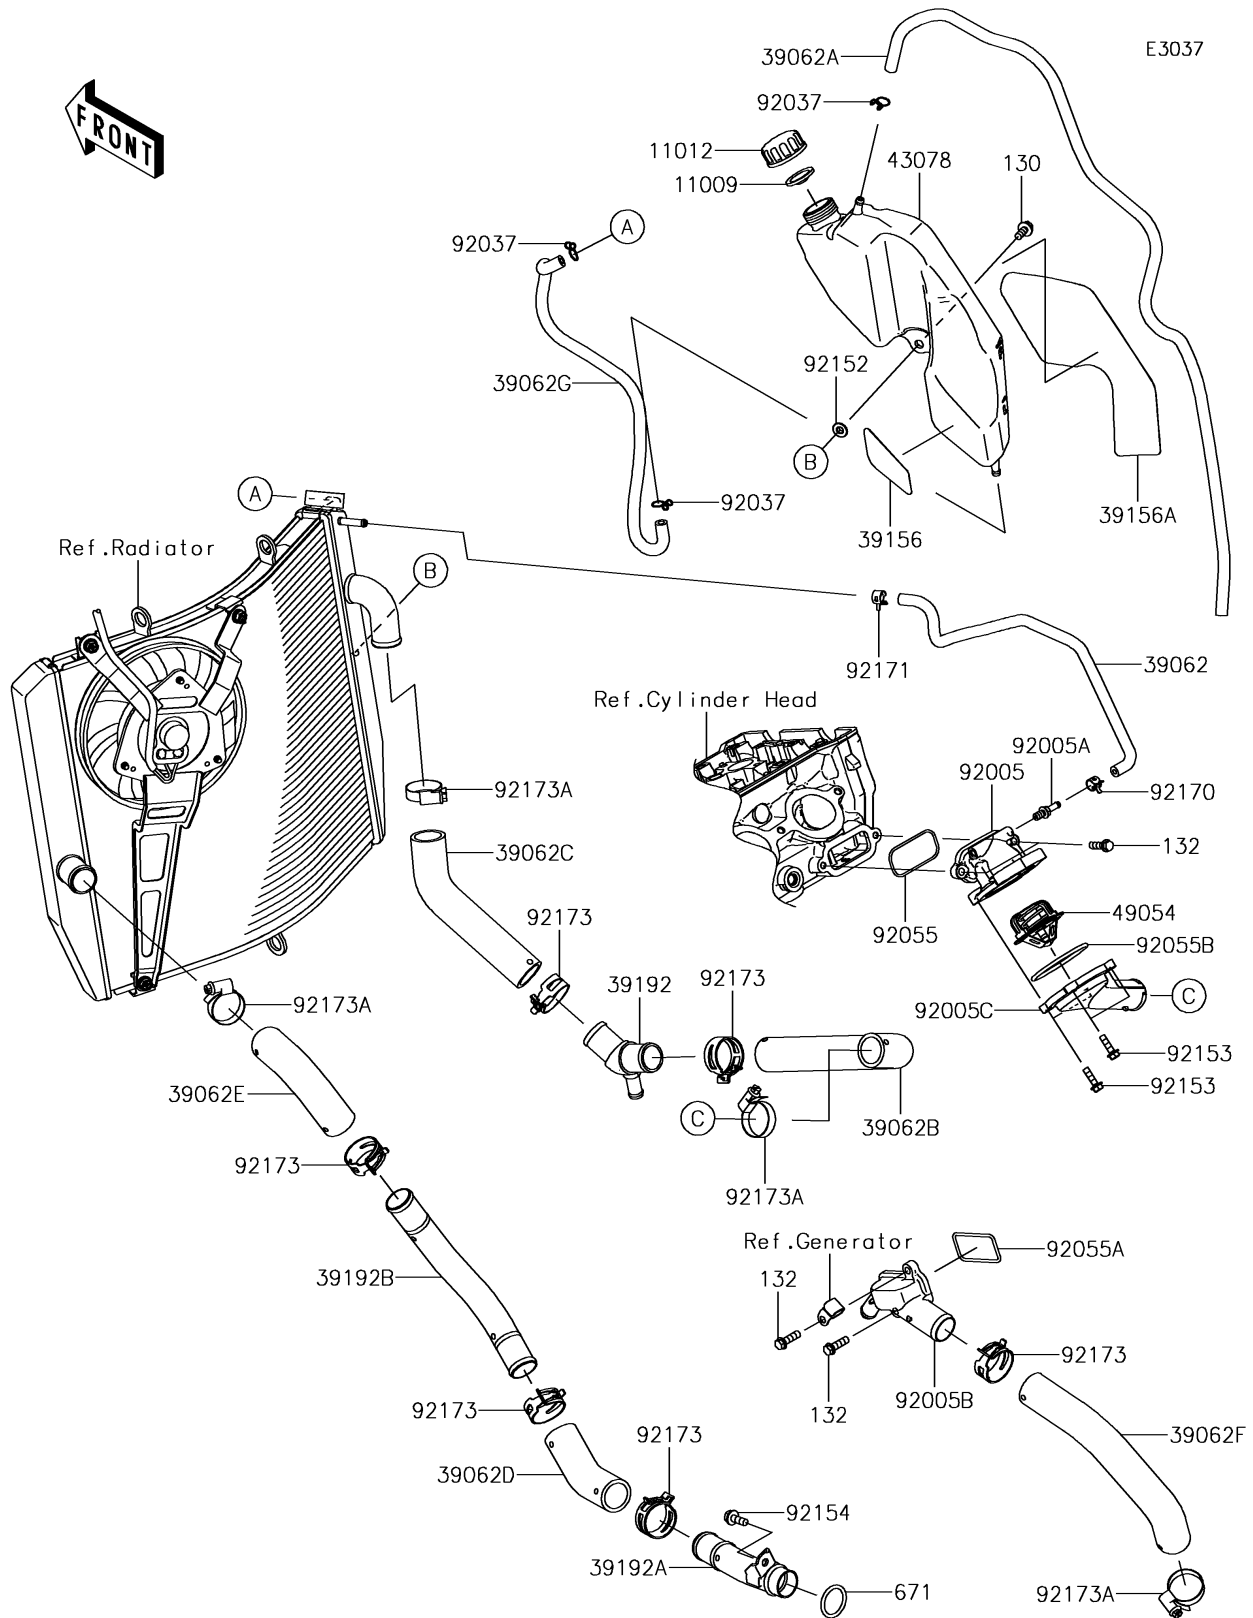

2018 Ninja® ZX™-10R PARTS DIAGRAM

Water Pipe

2018 Ninja® ZX™-10R PARTS LIST

Water Pipe

ITEM NAME	PART NUMBER	QUANTITY
GASKET,RESERVOIR TANK CAP (Ref # 11009)	11009-1145	1
CAP (Ref # 11012)	11012-1084	1
BOLT-FLANGED,6X14 (Ref # 130)	130BA0614	1
BOLT-FLANGED-SMALL,6X20 (Ref # 132)	132BC0620	1
HOSE,THERMO CASE-RADIATOR (Ref # 39062)	39062-0347	1
HOSE-COOLING,OVER FLOW (Ref # 39062A)	39062-0729	1
HOSE,THERMO CAP-3WAY PIPE (Ref # 39062B)	39062-0734	1
HOSE,3WAY PIPE-RADIATOR (Ref # 39062C)	39062-0735	1
HOSE,PIPE(RAD.)-PIPE(W/PUMP) (Ref # 39062D)	39062-0736	1
HOSE,RADIATOR-PIPE(WATER PUMP) (Ref # 39062E)	39062-0737	1
HOSE,WATER PUMP-FITTING (Ref # 39062F)	39062-0738	1
HOSE-COOLING,RETURN (Ref # 39062G)	39062-0778	1
PAD (Ref # 39156)	39156-1965	1
PAD (Ref # 39156A)	39156-1989	1
PIPE,3WAY (Ref # 39192)	39192-0614	1
PIPE,TUBE(RADIATOR)-WATER PUMP (Ref # 39192A)	39192-0617	1
PIPE,TUBE(RADIATOR)-TUBE(PUMP) (Ref # 39192B)	39192-0618	1
RESERVOIR (Ref # 43078)	43078-0581	1
THERMOSTAT (Ref # 49054)	49054-0004	1
O RING,25MM (Ref # 671)	671B2525	1
FITTING,THERMO CASE (Ref # 92005)	92005-0122	1
FITTING (Ref # 92005A)	92005-0826	1
FITTING (Ref # 92005B)	92005-0837	1
FITTING,THERMO CAP (Ref # 92005C)	92005-0880	1
CLAMP,TUBE (Ref # 92037)	92037-147	1
RING-O,YP 27.6 57.6 1.9 (Ref # 92055)	92055-0021	1
RING-O (Ref # 92055A)	92055-0209	1
RING-O,53.5X2.6 (Ref # 92055B)	92055-0831	1
COLLAR (Ref # 92152)	92152-1414	1

2018 Ninja® ZX™-10R PARTS LIST

Water Pipe

ITEM NAME	PART NUMBER	QUANTITY
BOLT,FLANGED,5X18 (Ref # 92153)	92153-1588	1
BOLT,FLANGED-SMALL,6X16 (Ref # 92154)	92154-1893	1
CLAMP (Ref # 92170)	92170-1493	1
CLAMP (Ref # 92171)	92171-0719	1
CLAMP,34MM (Ref # 92173)	92173-1360	1
CLAMP (Ref # 92173A)	92173-1548	1