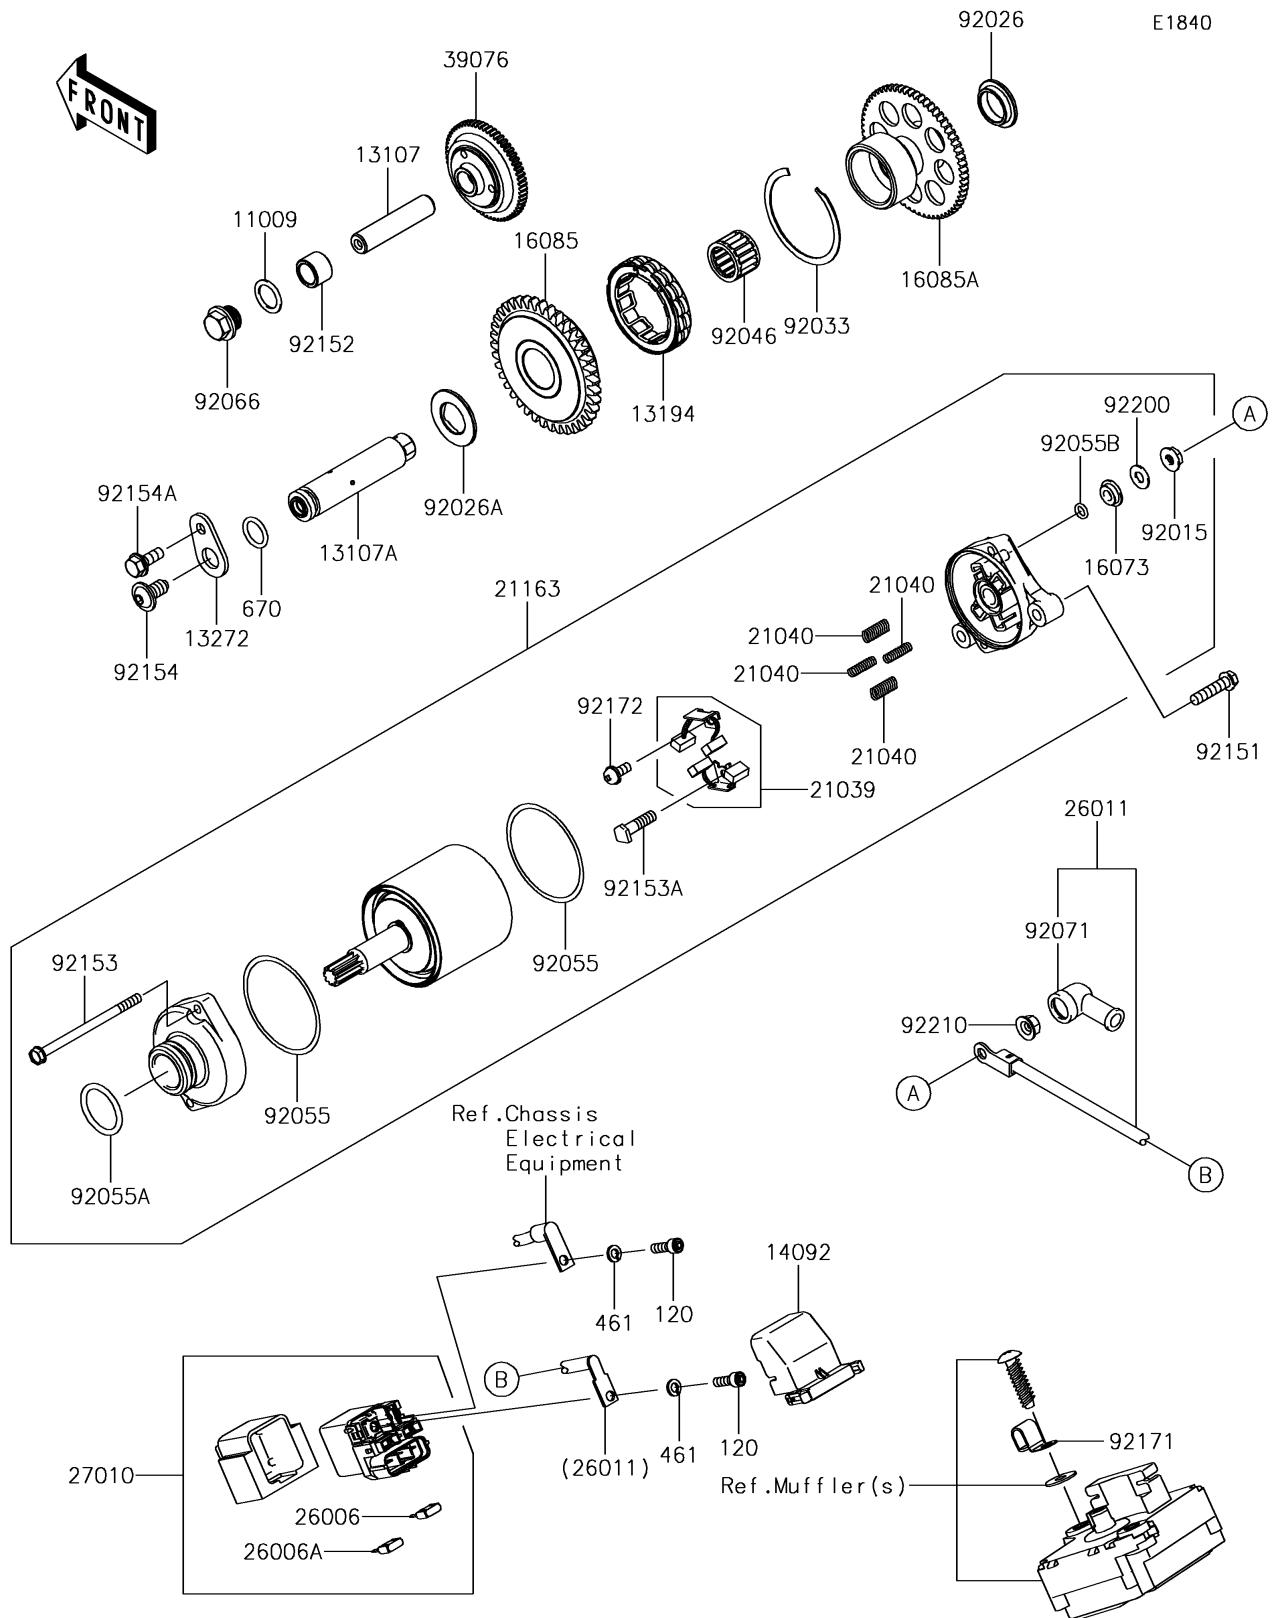

2018 Ninja® ZX™-10R PARTS DIAGRAM

Starter Motor

2018 Ninja® ZX™-10R PARTS LIST

Starter Motor

ITEM NAME	PART NUMBER	QUANTITY
GASKET,14.3X20X1 (Ref # 11009)	11009-1238	1
BOLT-SOCKET,5X10 (Ref # 120)	120CB0510	1
SHAFT (Ref # 13107)	13107-0231	1
SHAFT,ONEWAY CLUTCH (Ref # 13107A)	13107-0837	1
CLUTCH-ONEWAY (Ref # 13194)	13194-0553	1
PLATE (Ref # 13272)	13272-1998	1
COVER (Ref # 14092)	14092-0109	1
INSULATOR (Ref # 16073)	16073-0053	1
GEAR,39T (Ref # 16085)	16085-0650	1
GEAR,62T (Ref # 16085A)	16085-0651	1
BRUSH,CARBON (Ref # 21039)	21039-0004	1
SPRING-BRUSH (Ref # 21040)	21040-0003	1
STARTER-ELECTRIC (Ref # 21163)	21163-0064	1
FUSE,MINI BLADE,15A,BLUE (Ref # 26006)	26006-0001	1
FUSE,MINI BLADE,30A,GREEN (Ref # 26006A)	26006-1080	1
WIRE-LEAD (Ref # 26011)	26011-0308	1
SWITCH (Ref # 27010)	27010-0773	1
LIMITER (Ref # 39076)	39076-0554	1
WASHER-SPRING,5MM (Ref # 461)	461DB0500	1
O RING,14MM (Ref # 670)	670D2014	1
NUT,STARTER MOTOR (Ref # 92015)	92015-1476	1
SPACER,RH (Ref # 92026)	92026-0157	1
SPACER,LH (Ref # 92026A)	92026-0158	1
RING-SNAP (Ref # 92033)	92033-3731	1
BEARING-NEEDLE,18X24X17 (Ref # 92046)	92046-0624	1
RING-O (Ref # 92055)	92055-0136	1
RING-O (Ref # 92055A)	92055-1276	1
RING-O,4.5X2.0 (Ref # 92055B)	92055-1370	1
PLUG,14X8 (Ref # 92066)	92066-0837	1

2018 Ninja® ZX™-10R PARTS LIST

Starter Motor

ITEM NAME	PART NUMBER	QUANTITY
GROMMET (Ref # 92071)	92071-0024	1
BOLT,FLANGED-SMALL,6X25 (Ref # 92151)	92151-1930	1
COLLAR,12.2X17X12 (Ref # 92152)	92152-0870	1
BOLT (Ref # 92153)	92153-1850	1
BOLT (Ref # 92153A)	92153-1866	1
BOLT,SOCKET,8X16 (Ref # 92154)	92154-0397	1
BOLT,FLANGED,6X16 (Ref # 92154A)	92154-1851	1
CLAMP (Ref # 92171)	92171-0534	1
SCREW (Ref # 92172)	92172-0334	1
WASHER (Ref # 92200)	92200-0386	1
NUT,6MM (Ref # 92210)	92210-0188	1