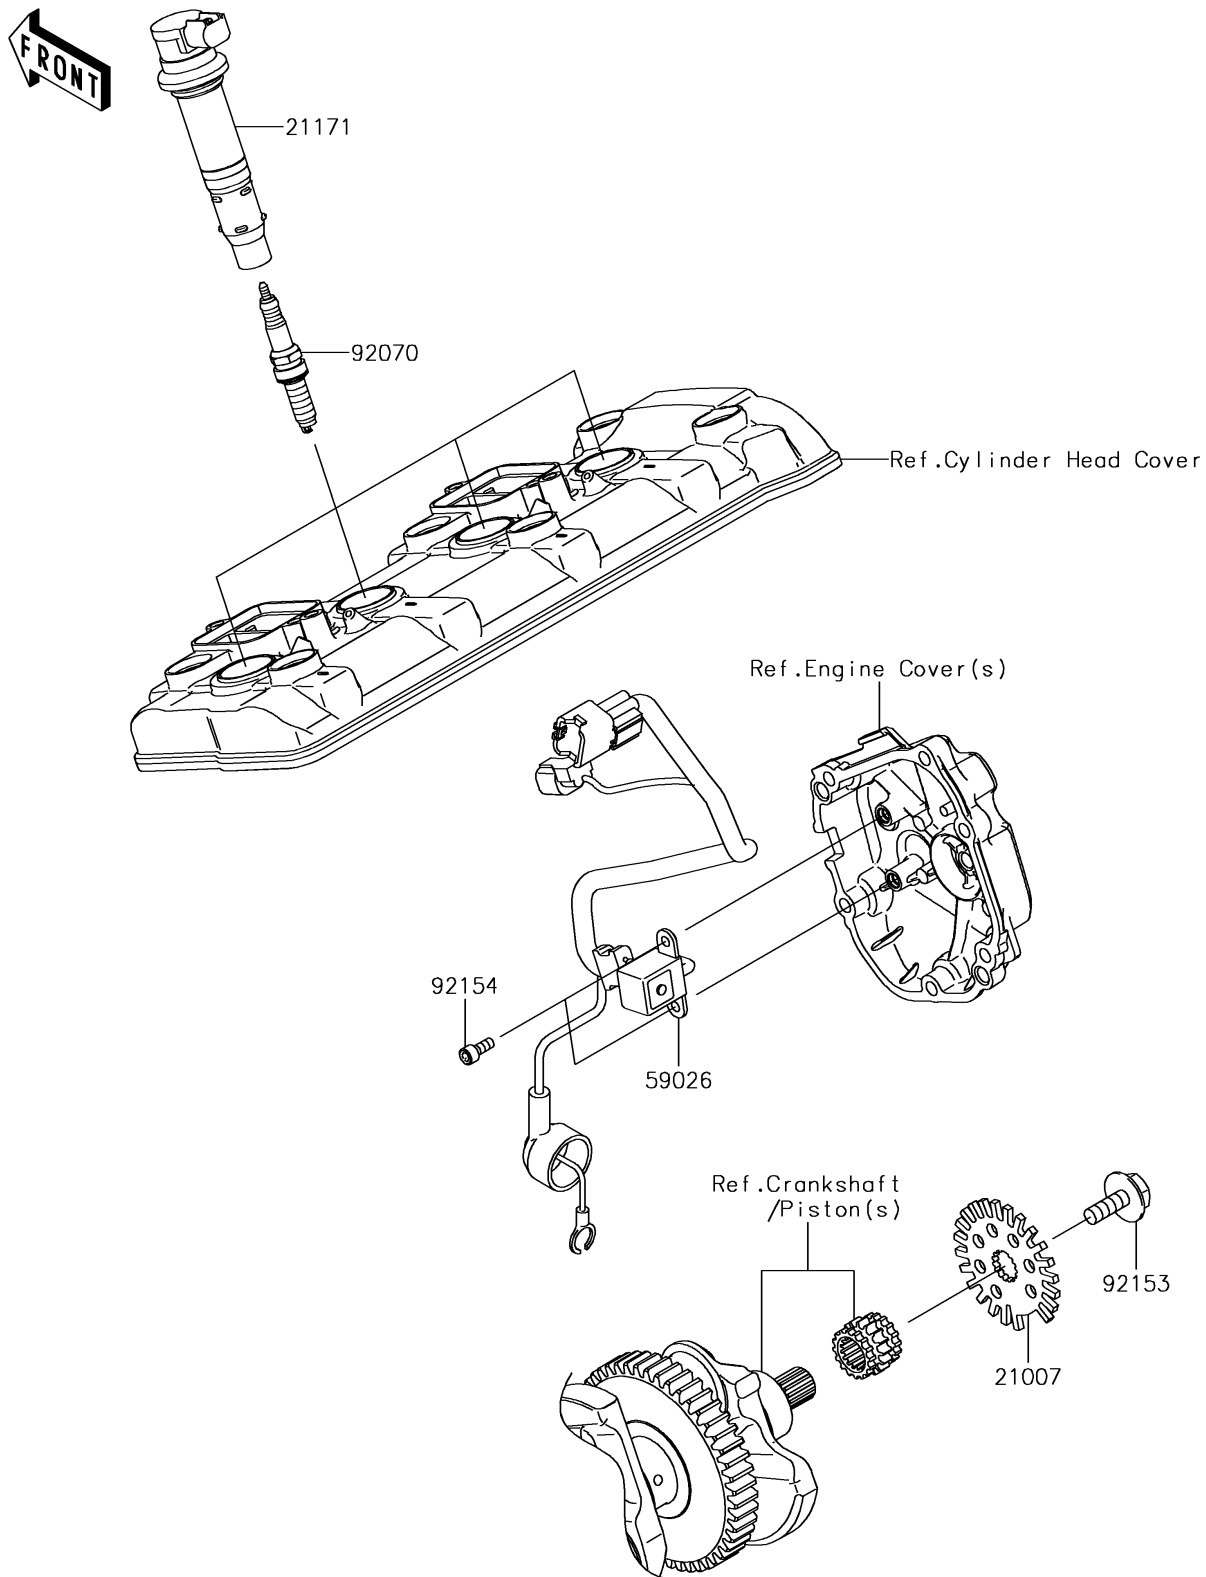

2018 Ninja® ZX™-10R PARTS DIAGRAM

Ignition System

E1830

2018 Ninja® ZX™-10R PARTS LIST

Ignition System

ITEM NAME	PART NUMBER	QUANTITY
ROTOR,PULSING (Ref # 21007)	21007-0019	1
COIL-ASSY-IGNITION (Ref # 21171)	21171-0741	1
COIL-PULSING (Ref # 59026)	59026-0044	1
PLUG-SPARK,SILMAR9B9(NGK) (Ref # 92070)	92070-0047	1
BOLT,FLANGED,8X23 (Ref # 92153)	92153-0549	1
BOLT,SOCKET,5X12 (Ref # 92154)	92154-0503	1