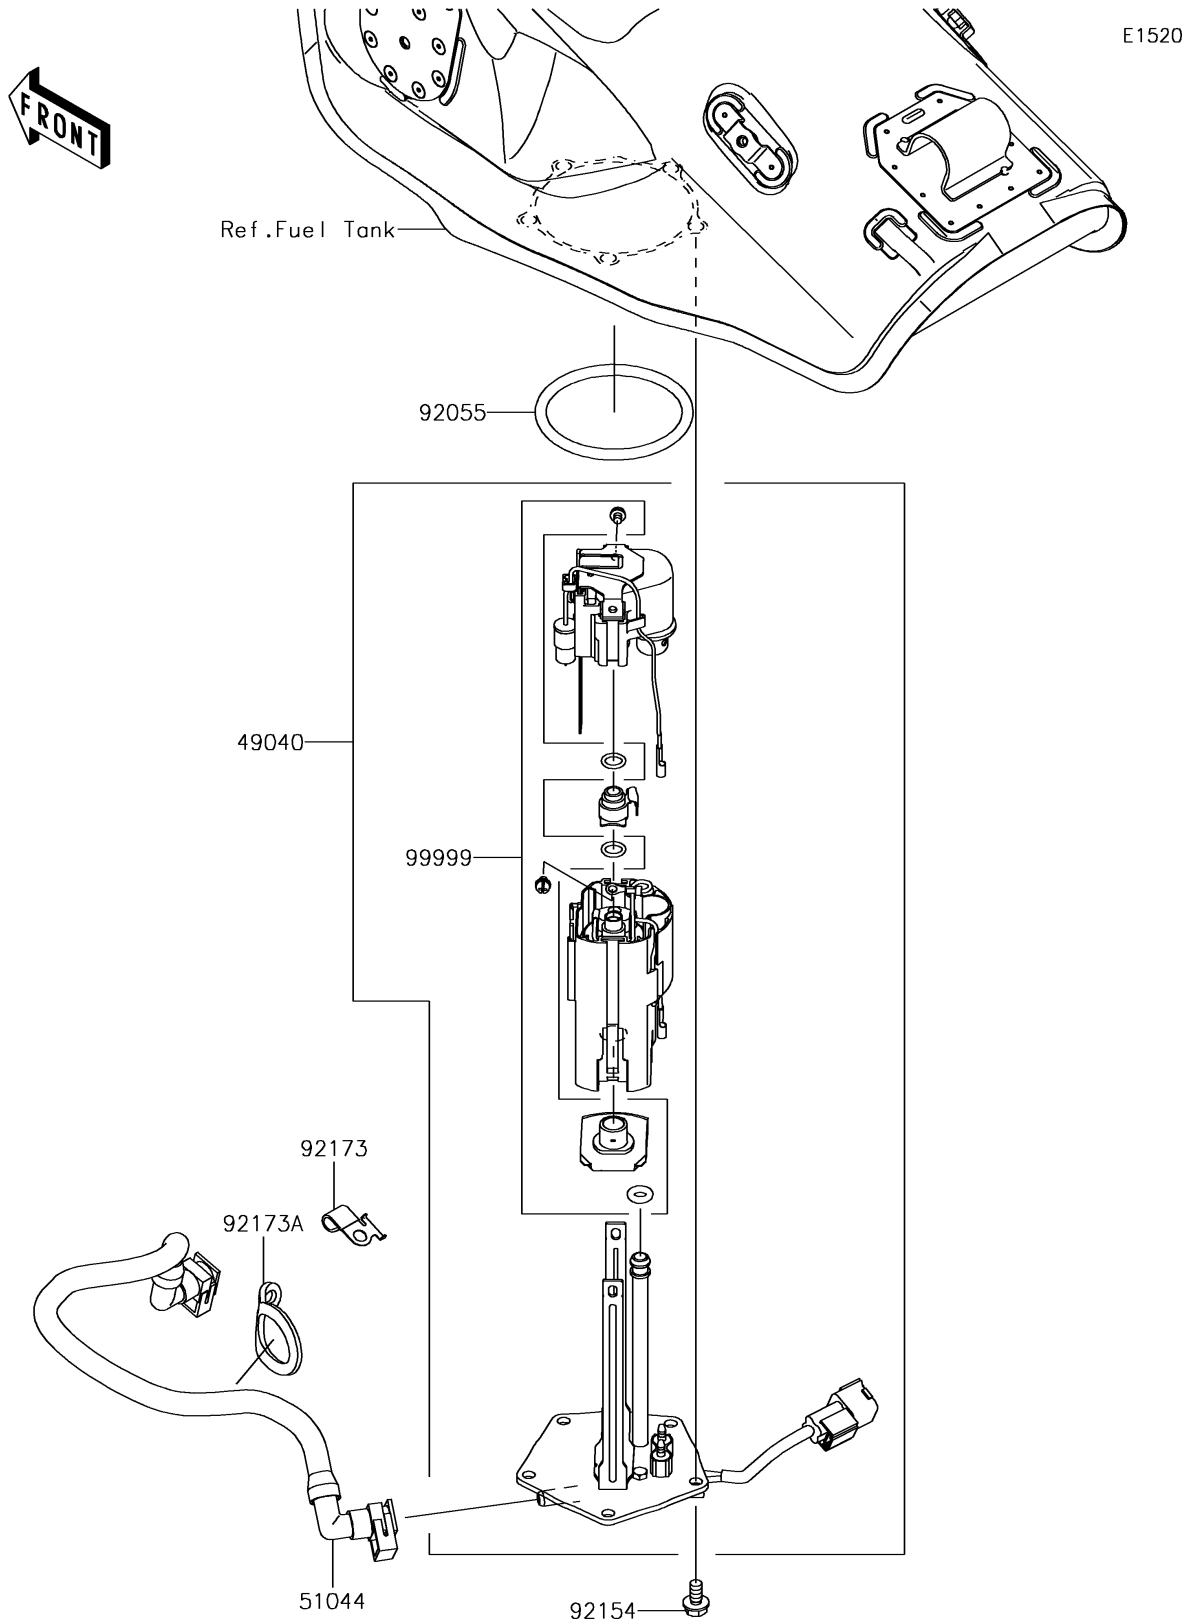

## 2018 Ninja® ZX™-10R PARTS DIAGRAM

### Fuel Pump

## 2018 Ninja® ZX™-10R PARTS LIST

### Fuel Pump

ITEM NAME	PART NUMBER	QUANTITY
PUMP-FUEL (Ref # 49040)	49040-0750	1
TUBE-ASSY,FUEL (Ref # 51044)	51044-0858	1
RING-O,70.6X5.7 (Ref # 92055)	92055-0210	1
BOLT,FLANGED,6X12 (Ref # 92154)	92154-1848	1
CLAMP (Ref # 92173)	92173-0831	1
CLAMP (Ref # 92173A)	92173-0832	1
KIT,FUEL FILTER (Ref # 99999)	99999-0521	1