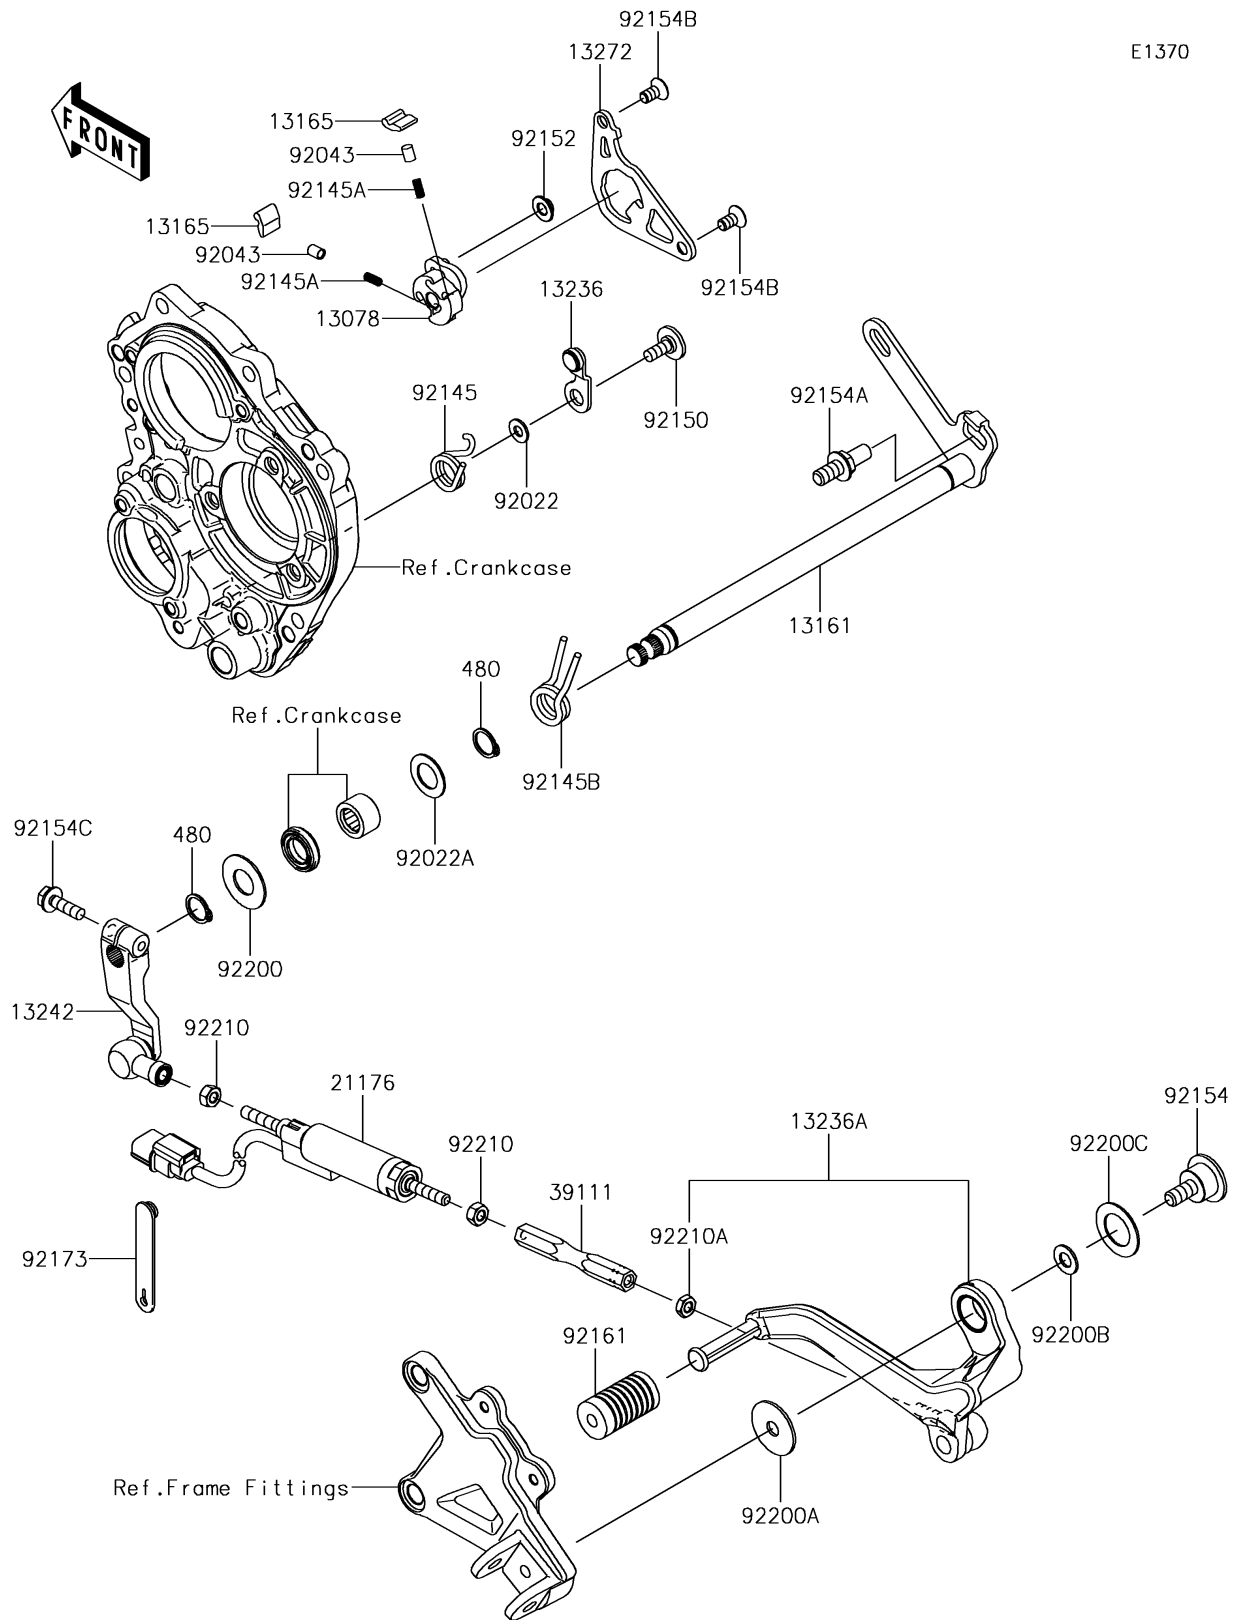

2018 Ninja® ZX™-10R PARTS DIAGRAM

Gear Change Mechanism

E1370

2018 Ninja® ZX™-10R PARTS LIST

Gear Change Mechanism

ITEM NAME	PART NUMBER	QUANTITY
RATCHET (Ref # 13078)	13078-0012	1
LEVER-COMP-CHANGE SHAFT (Ref # 13161)	13161-0078	1
PAWL (Ref # 13165)	13165-0018	1
LEVER-COMP,POSITION (Ref # 13236)	13236-0192	1
LEVER-COMP,CHANGE PEDAL (Ref # 13236A)	13236-0769	1
LEVER-ASSY-CHANGE (Ref # 13242)	13242-0128	1
PLATE (Ref # 13272)	13272-2171	1
SENSOR,QUICK SHIFTER (Ref # 21176)	21176-0850	1
ROD-TIE (Ref # 39111)	39111-0338	1
CIRCLIP-TYPE-C,14MM (Ref # 480)	480J1400	1
WASHER,6X12.8X1.2 (Ref # 92022)	92022-1827	1
WASHER,14.3X24X1 (Ref # 92022A)	92022-272	1
PIN,PLUNGER (Ref # 92043)	92043-1676	1
SPRING (Ref # 92145)	92145-0849	1
SPRING (Ref # 92145A)	92145-1490	1
SPRING (Ref # 92145B)	92145-1734	1
BOLT,SOCKET,6X16 (Ref # 92150)	92150-1673	1
COLLAR (Ref # 92152)	92152-1414	1
BOLT (Ref # 92154)	92154-1884	1
BOLT,RETURN SPRING (Ref # 92154A)	92154-1885	1
BOLT,TORX,6X8.7 (Ref # 92154B)	92154-1886	1
BOLT,FLANGED,6X20 (Ref # 92154C)	92154-2090	1
DAMPER (Ref # 92161)	92161-0871	1
CLAMP (Ref # 92173)	92173-1526	1
WASHER (Ref # 92200)	92200-0265	1
WASHER,8.2X30X1.5 (Ref # 92200A)	92200-0810	1
WASHER,8.2X18X1.2 (Ref # 92200B)	92200-0811	1
WASHER,18.3X30X1 (Ref # 92200C)	92200-0812	1
NUT,6MM (Ref # 92210)	92210-1100	1

2018 Ninja® ZX™-10R PARTS LIST

Gear Change Mechanism

ITEM NAME	PART NUMBER	QUANTITY
NUT,LEFT HANDED,6MM (Ref # 92210A)	92210-1101	1