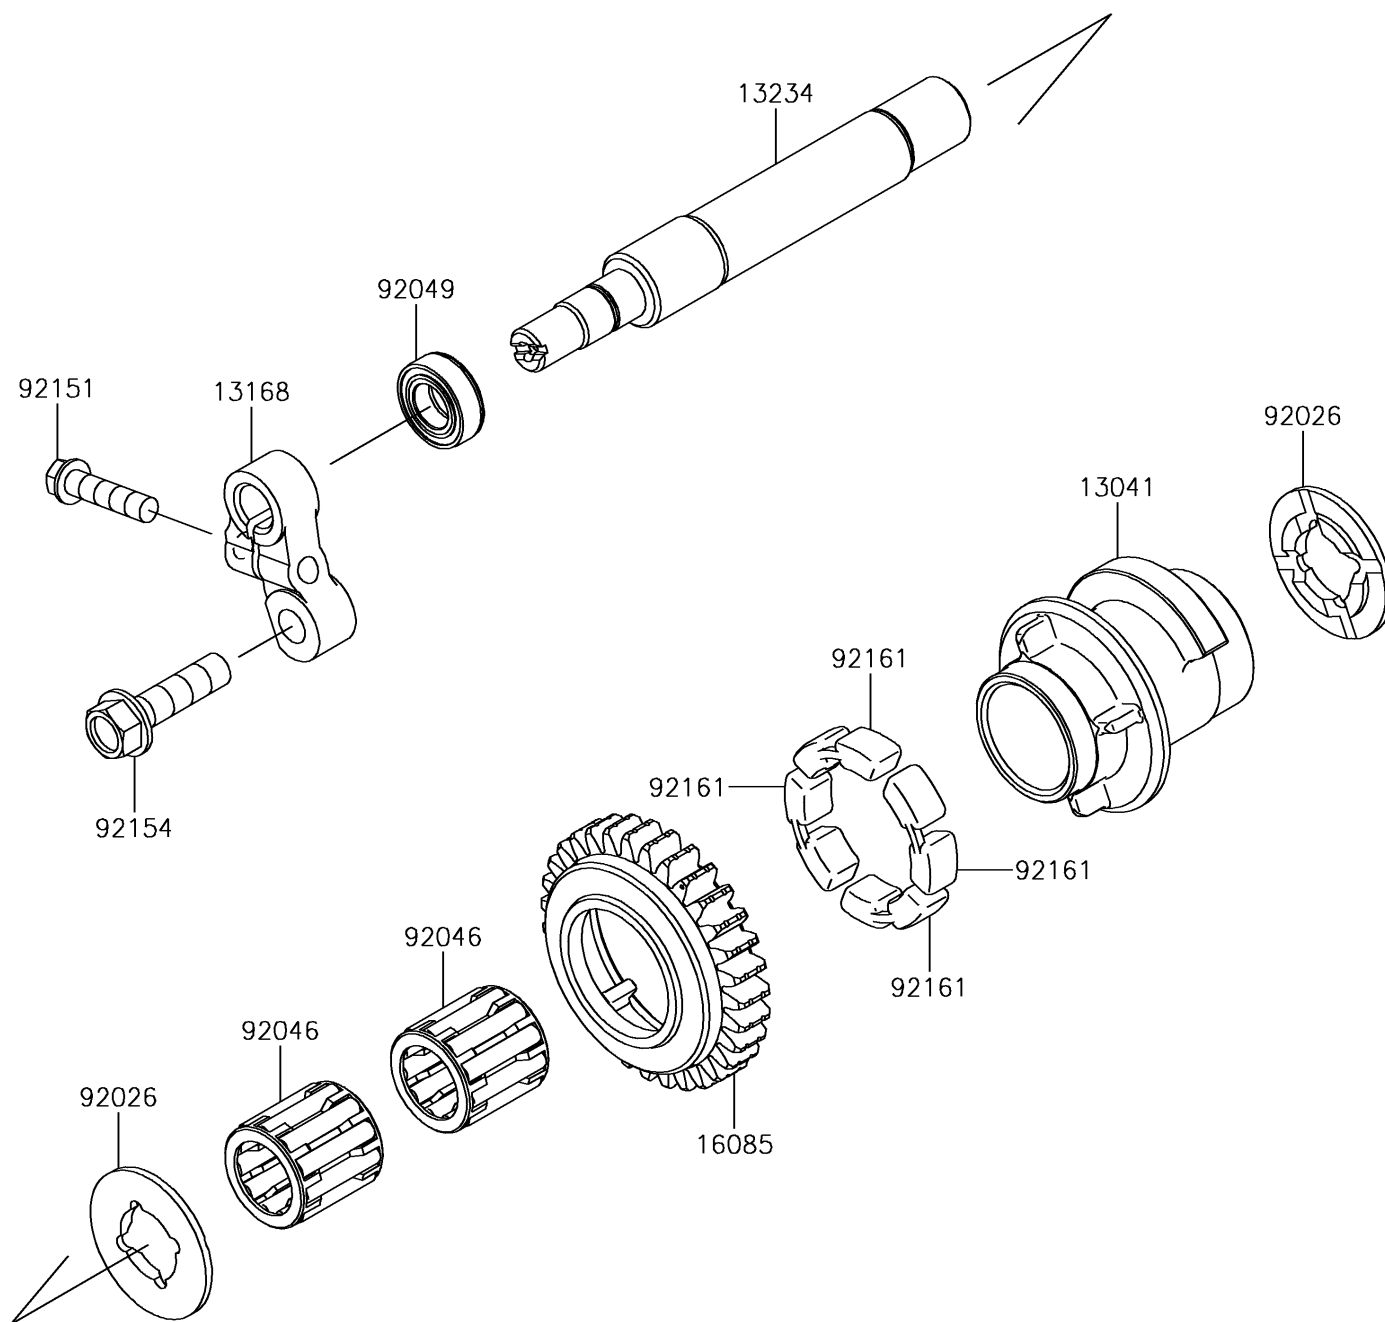

2018 Ninja® ZX™-10R PARTS DIAGRAM

Balancer

E1323

2018 Ninja® ZX™-10R PARTS LIST

Balancer

ITEM NAME	PART NUMBER	QUANTITY
BALANCER (Ref # 13041)	13041-0047	1
LEVER,BACKLASH ADJUSTMENT (Ref # 13168)	13168-0831	1
SHAFT-COMP (Ref # 13234)	13234-0589	1
GEAR,BALANCER,31T (Ref # 16085)	16085-0144	1
SPACER (Ref # 92026)	92026-0082	1
BEARING-NEEDLE (Ref # 92046)	92046-1266	1
SEAL-OIL (Ref # 92049)	92049-0720	1
BOLT,FLANGED-SMALL,6X25 (Ref # 92151)	92151-1930	1
BOLT,FLANGED,8X30 (Ref # 92154)	92154-1796	1
DAMPER (Ref # 92161)	92161-1055	1