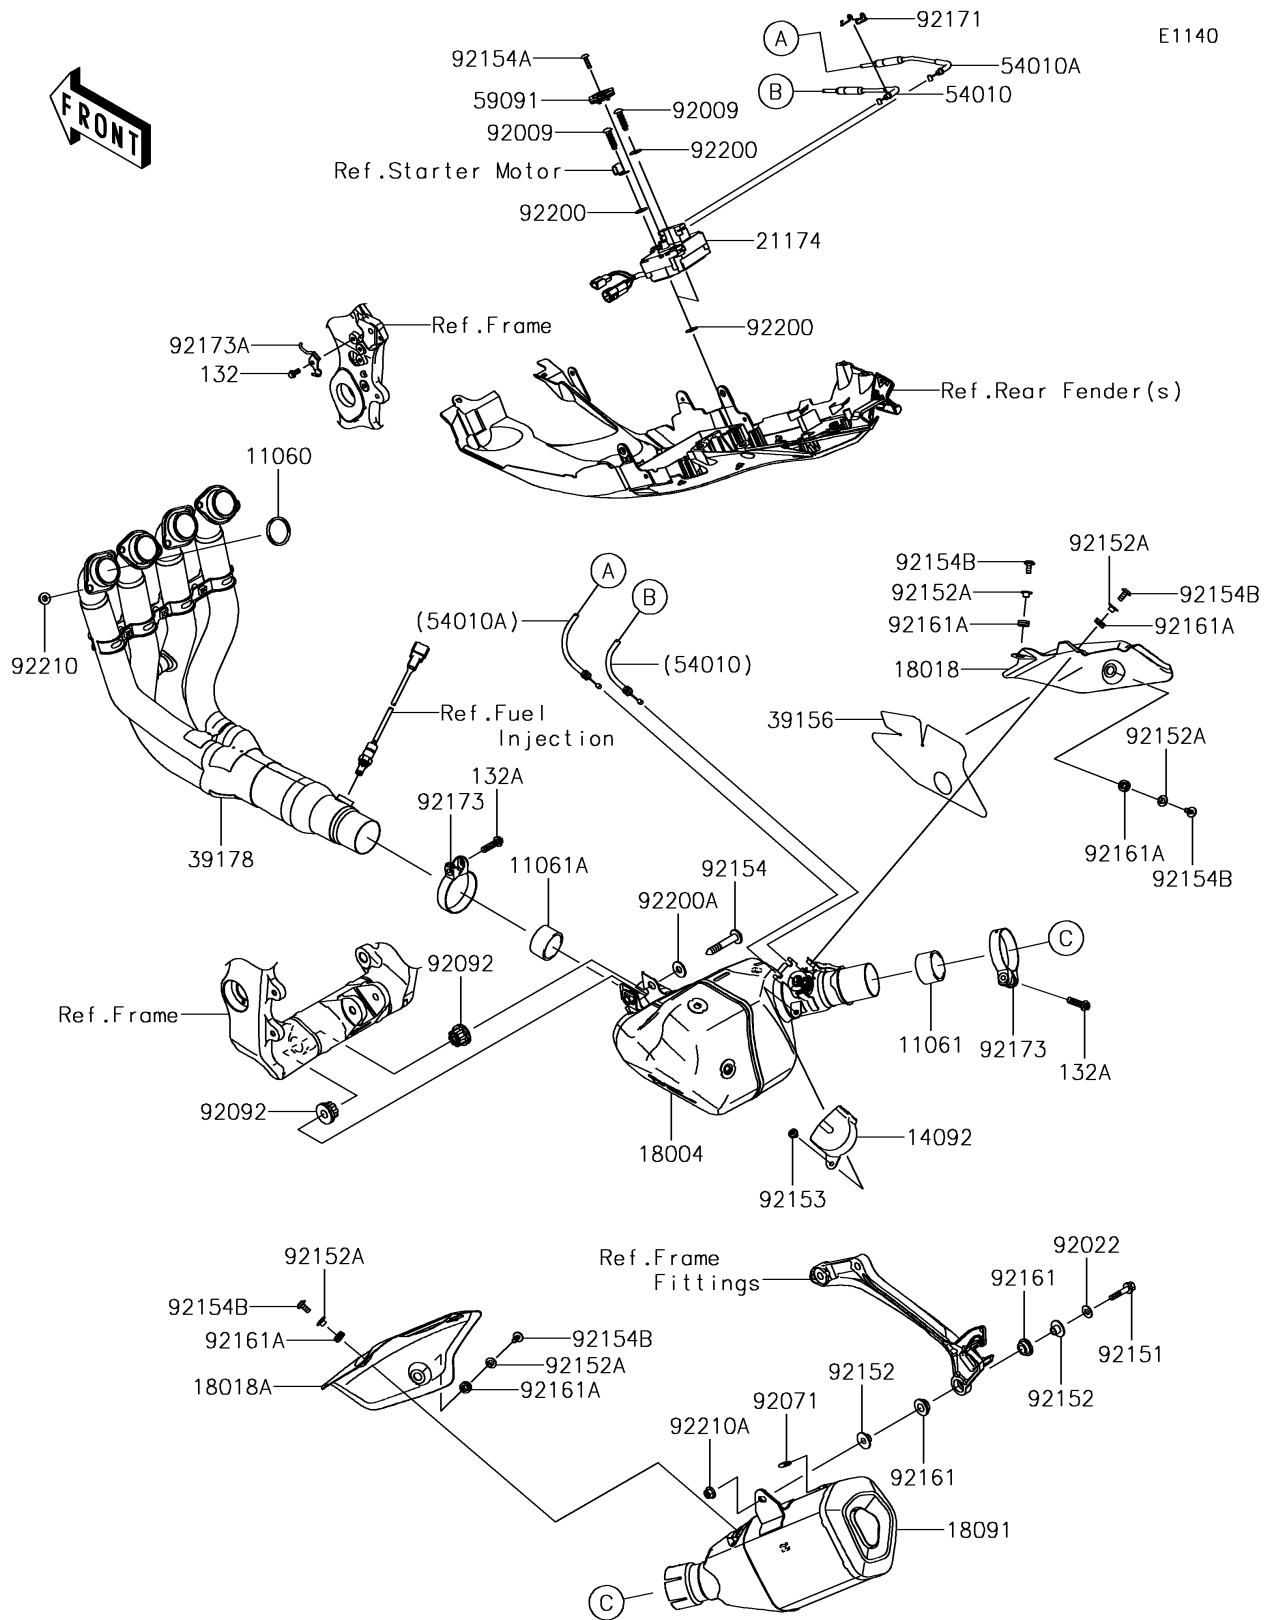

2018 Ninja® ZX™-10R PARTS DIAGRAM

Muffler(s)

2018 Ninja® ZX™-10R PARTS LIST

Muffler(s)

ITEM NAME	PART NUMBER	QUANTITY
GASKET,EXHAUST PIPE (Ref # 11060)	11060-1203	1
GASKET,50.8X62X30 (Ref # 11061)	11061-0447	1
GASKET,54X62X30 (Ref # 11061A)	11061-0448	1
BOLT-FLANGED-SMALL,6X12 (Ref # 132)	132BA0612	1
BOLT-FLANGED-SMALL,8X30 (Ref # 132A)	132BC0830	1
COVER,PULLEY (Ref # 14092)	14092-0705	1
CHAMBER-PREMUFLER (Ref # 18004)	18004-0022	1
PLATE-HEAT GUARD,CHAMBER (Ref # 18018)	18018-0600	1
PLATE-HEAT GUARD,MUFFLER (Ref # 18018A)	18018-0601	1
BODY-COMP-MUFFLER (Ref # 18091)	18091-0970	1
MOTOR-ELECTRIC (Ref # 21174)	21174-0009	1
PAD (Ref # 39156)	39156-1937	1
MANIFOLD-COMP-EXHAUST (Ref # 39178)	39178-0248	1
CABLE,OPEN (Ref # 54010)	54010-0610	1
CABLE,CLOSE (Ref # 54010A)	54010-0611	1
PULLEY (Ref # 59091)	59091-0007	1
SCREW,TAPPING,6X30 (Ref # 92009)	92009-1481	1
WASHER,8.5X19X1.2 (Ref # 92022)	92022-3730	1
GROMMET (Ref # 92071)	92071-1270	1
BUSHING-RUBBER,MUFFLER (Ref # 92092)	92092-1087	1
BOLT,FLANGED,8X40 (Ref # 92151)	92151-1532	1
COLLAR (Ref # 92152)	92152-0188	1
COLLAR,6.3X8.3X16 (Ref # 92152A)	92152-2180	1
BOLT,SOCKET,6X10 (Ref # 92153)	92153-1527	1
BOLT,SOCKET,10X61 (Ref # 92154)	92154-0125	1
BOLT,TORX,5X18 (Ref # 92154A)	92154-0217	1
BOLT,SOCKET,6X14 (Ref # 92154B)	92154-0907	1
DAMPER (Ref # 92161)	92161-0135	1
DAMPER (Ref # 92161A)	92161-0308	1

2018 Ninja® ZX™-10R PARTS LIST

Muffler(s)

ITEM NAME	PART NUMBER	QUANTITY
CLAMP (Ref # 92171)	92171-0292	1
CLAMP,64.5MM (Ref # 92173)	92173-0284	1
CLAMP (Ref # 92173A)	92173-1836	1
WASHER (Ref # 92200)	92200-0078	1
WASHER,10.5X25X2.0 (Ref # 92200A)	92200-1377	1
NUT,8MM (Ref # 92210)	92210-0076	1
NUT,8MM (Ref # 92210A)	92210-0121	1