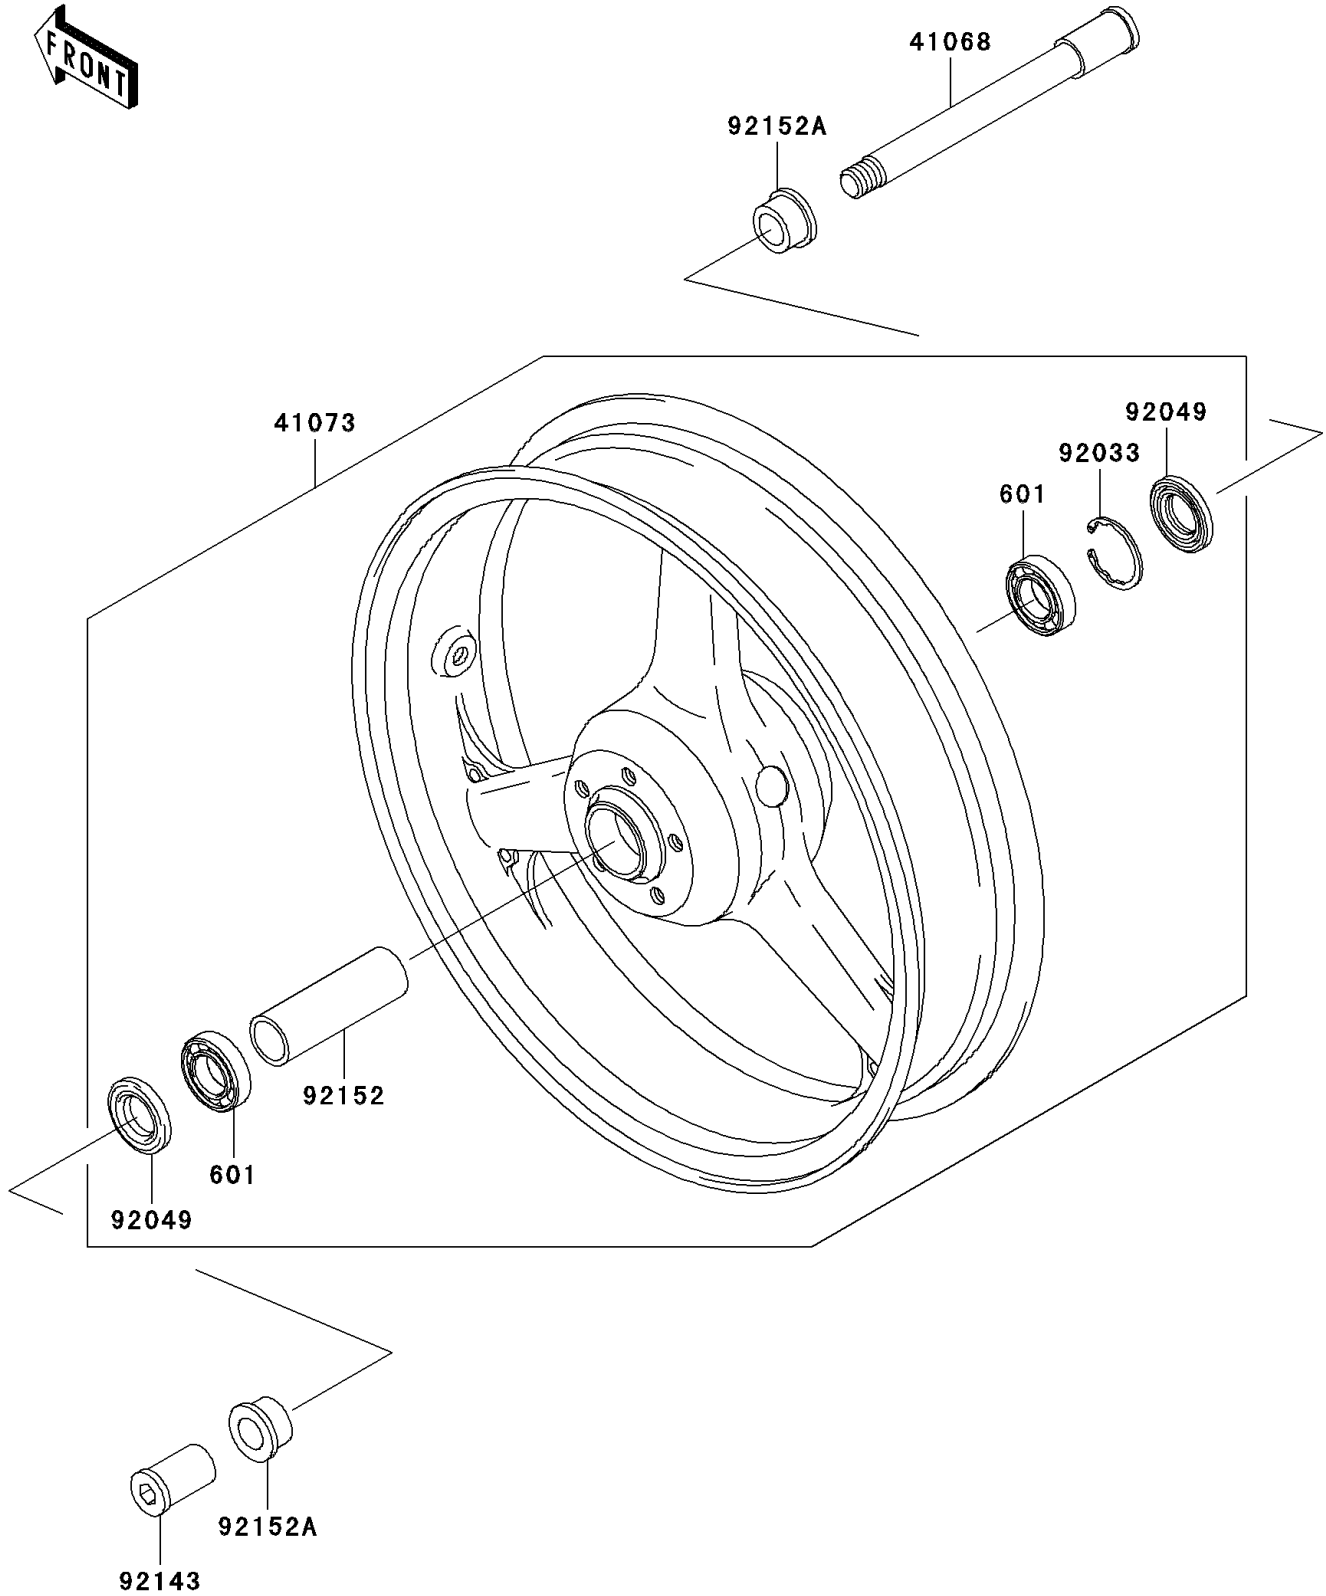

2008 ZZR[®] 600

PARTS DIAGRAM

Front Wheel

F2230

2008 ZZR® 600

PARTS LIST

Front Wheel

ITEM NAME	PART NUMBER	QUANTITY
BEARING-BALL,#6005UU (Ref # 601)	601B6005UU	2
AXLE,FR (Ref # 41068)	41068-1426	1
WHEEL-ASSY,FR,SILVER (Ref # 41073)	41073-1633-V5	1
RING-SNAP,47MM (Ref # 92033)	92033-1042	1
SEAL-OIL,BJN-C2 32X47X5 (Ref # 92049)	92049-0050	2
COLLAR,FR AXLE,LH,L=44.5 (Ref # 92143)	92143-1478	1
COLLAR,FR HUB,L=98 (Ref # 92152)	92152-1079	1
COLLAR,FR AXLE,L=21.5 (Ref # 92152A)	92152-1251	2