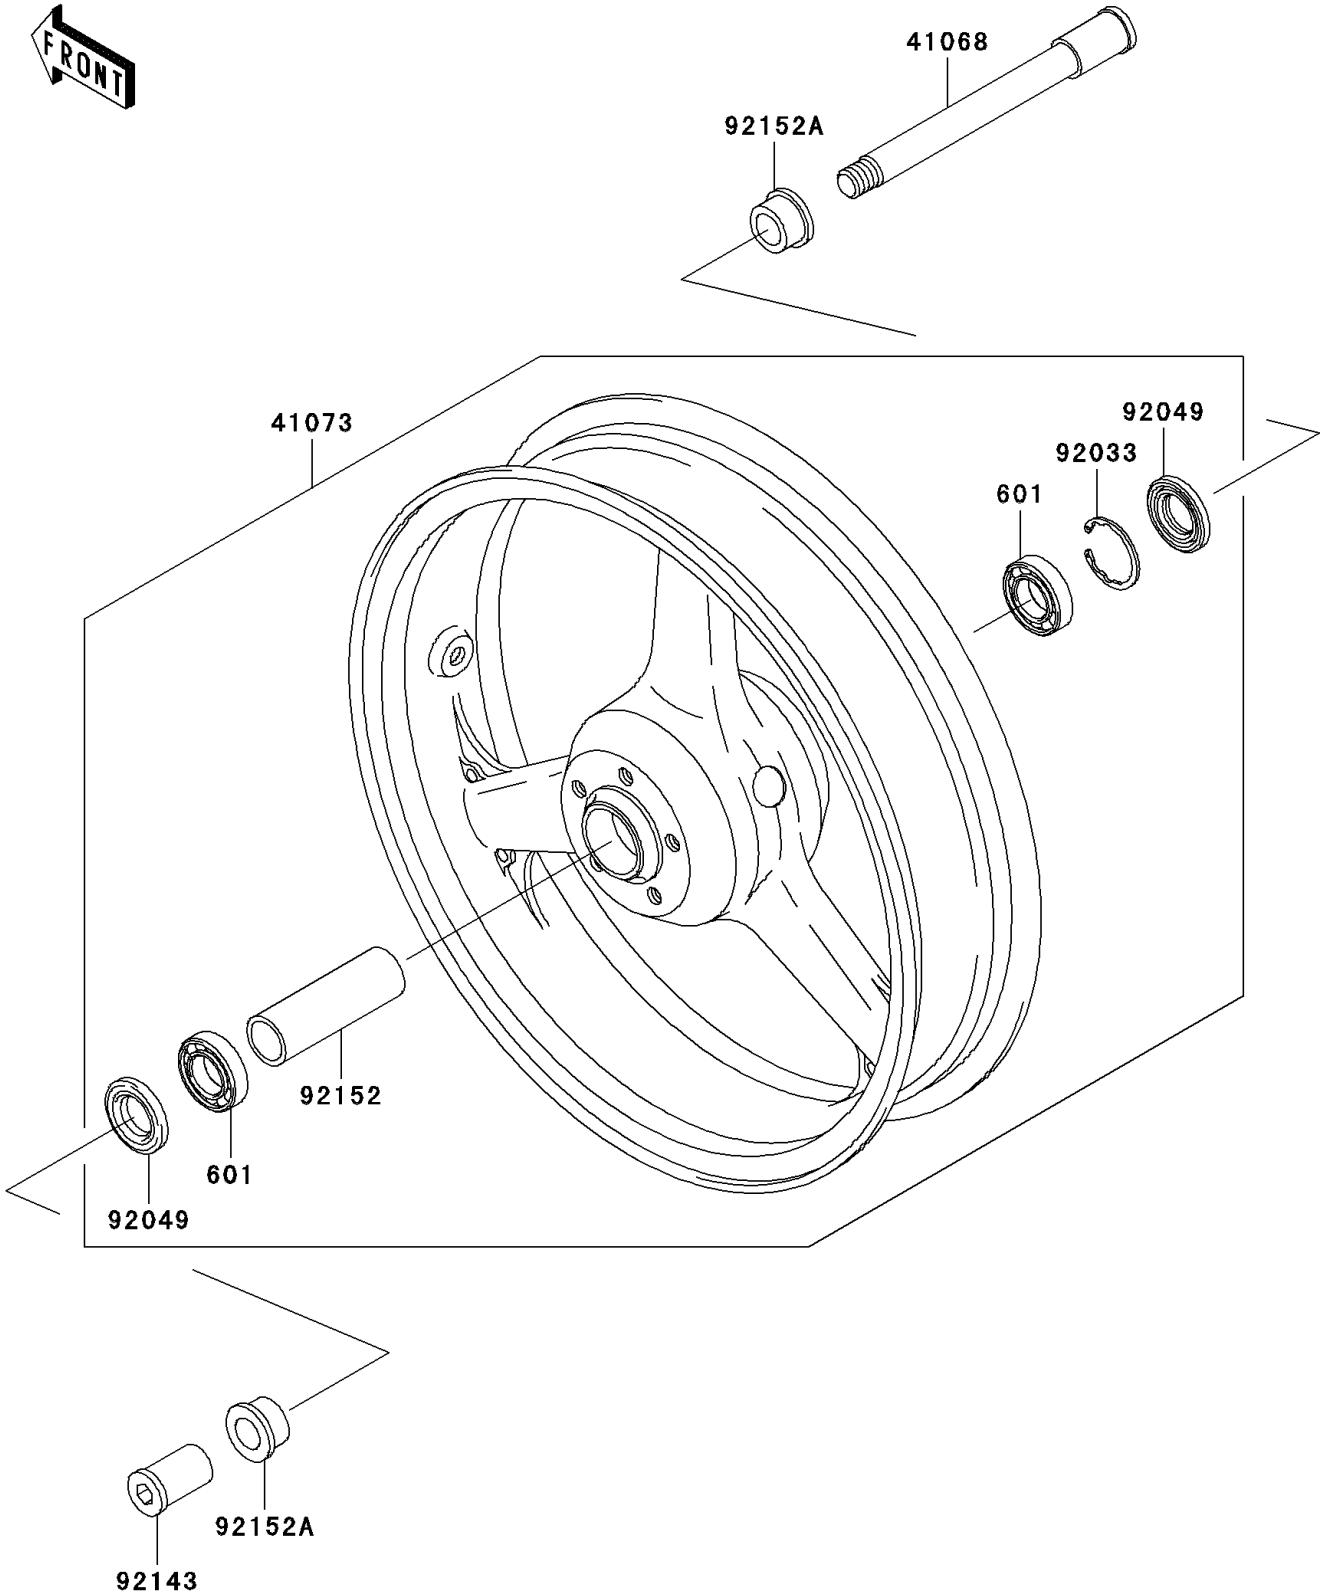

2006 ZZR600 PARTS DIAGRAM

Front Wheel

F2230

2006 ZZR600 PARTS LIST

Front Wheel

ITEM NAME	PART NUMBER	QUANTITY
BEARING-BALL,#6005UU (Ref # 601)	601B6005UU	2
AXLE,FR (Ref # 41068)	41068-1426	1
WHEEL-ASSY,FR,SILVER (Ref # 41073)	41073-1633-V5	1
RING-SNAP,47MM (Ref # 92033)	92033-1042	1
SEAL-OIL,BJN-C2 32X47X5 (Ref # 92049)	92049-0050	2
COLLAR,FR AXLE,LH,L=44.5 (Ref # 92143)	92143-1478	1
COLLAR,FR HUB,L=98 (Ref # 92152)	92152-1079	1
COLLAR,FR AXLE,L=21.5 (Ref # 92152A)	92152-1251	2