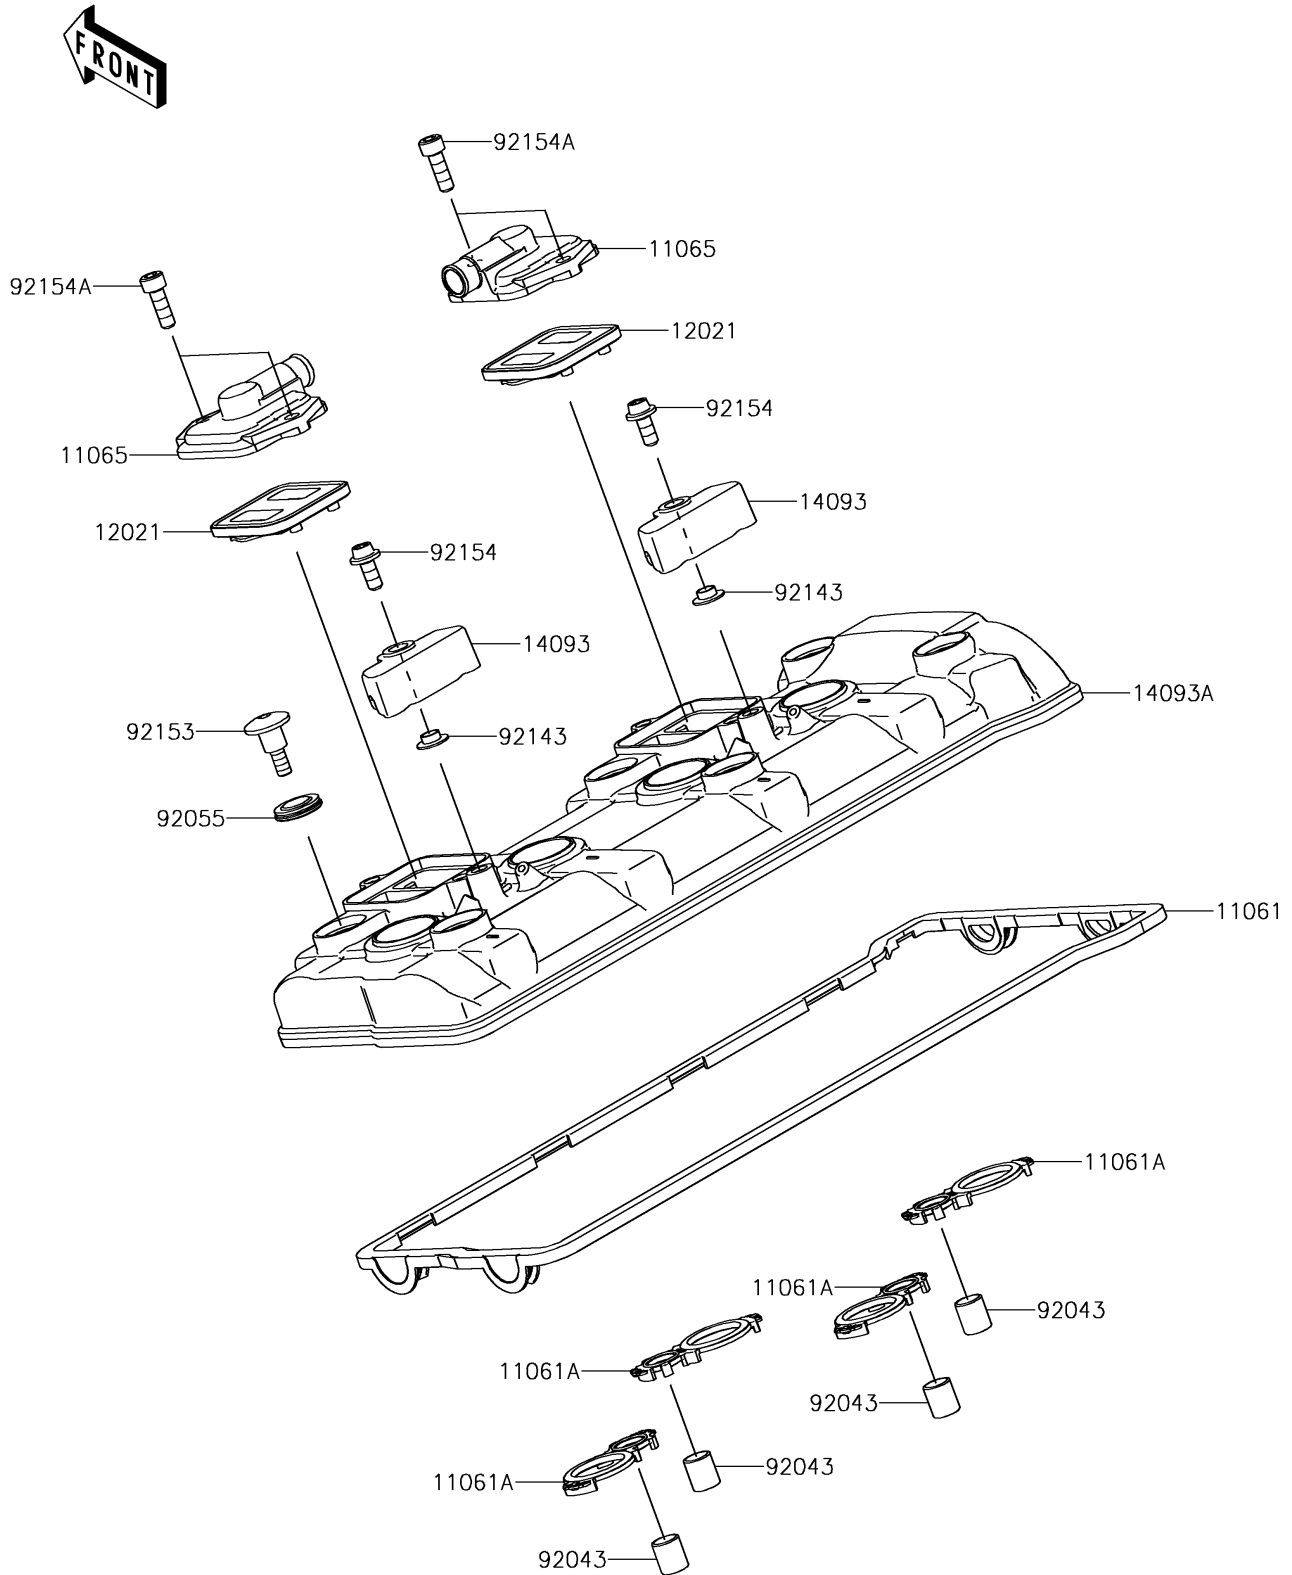

2018 Ninja® ZX™-10R PARTS DIAGRAM

Cylinder Head Cover

E1112

2018 Ninja® ZX™-10R PARTS LIST

Cylinder Head Cover

ITEM NAME	PART NUMBER	QUANTITY
GASKET,HEAD COVER (Ref # 11061)	11061-0436	1
GASKET,PLUG HOLE (Ref # 11061A)	11061-0437	1
CAP (Ref # 11065)	11065-0360	1
VALVE-ASSY-REED (Ref # 12021)	12021-0021	1
COVER (Ref # 14093)	14093-0291	1
COVER,HEAD (Ref # 14093A)	14093-0335	1
PIN,10.1X12X14 (Ref # 92043)	92043-4009	1
RING-O (Ref # 92055)	92055-0187	1
COLLAR (Ref # 92143)	92143-1331	1
BOLT,SOCKET,6X22.5 (Ref # 92153)	92153-1779	1
BOLT,SOCKET,6X14 (Ref # 92154)	92154-1460	1
BOLT,SOCKET,6X18 (Ref # 92154A)	92154-1832	1